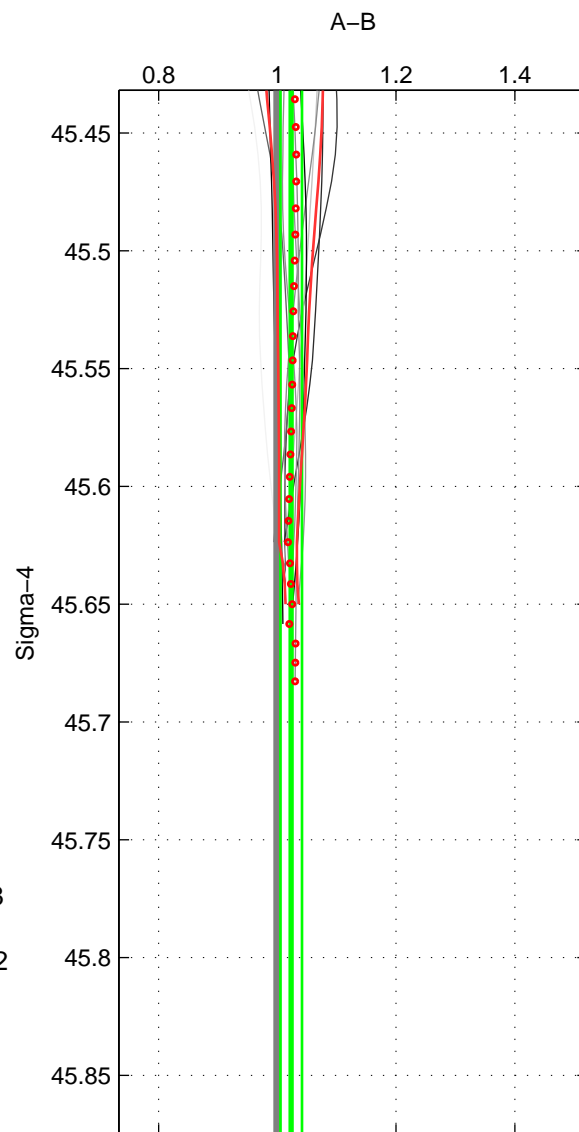

Cruise A (red). Date: Nov 2003 Cruisename: 663-49UF20031028

Cruise B (blue). Date: Feb 2008 Cruisename: 717-49UP20080122

*** "Favourite" values are those of space 2.

	Offset	O.StDev	Ratio	R.Stdev	Rating
SIGMA:	2.357	1.930	1.023	0.018	4
THETA:	2.958	3.461	1.031	0.036	5
DEPTH:	3.485	0.280	1.039	0.006	3
FAV.:	2.958	3.461	1.031	0.036	5

Profiles of A: 7
 Profiles of B: 17
 Diff profs: 11
 WMoffset (A-B): 2.3573
 WMoffset stdev: 1.93
 WMratio (A/B): 1.0233
 WMratio stdev: 0.018143

Quality (1-5): 4

Profiles of A: 32
 Profiles of B: 17
 Diff profs: 51
 WMoffset (A-B): 2.9584
 WMoffset stdev: 3.4607
 WMratio (A/B): 1.0308
 WMratio stdev: 0.036103

Quality (1-5): 5

Profiles of A: 32
 Profiles of B: 17
 Diff profs: 51
 WMoffset (A-B): 3.485
 WMoffset stdev: 0.28047
 WMratio (A/B): 1.0394
 WMratio stdev: 0.0061725

Quality (1-5): 3

Please note that statistics are bad.