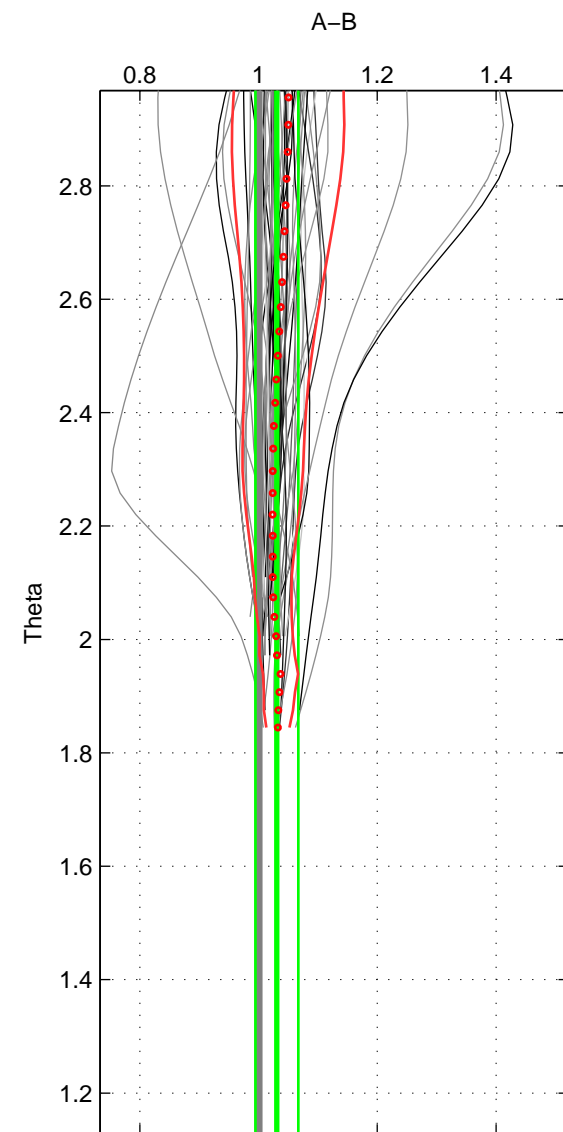

Cruise A (red). Date: Nov 2003 Cruisename: 663-49UF20031028

Cruise B (blue). Date: Feb 2008 Cruisename: 717-49UP20080122

*** "Favourite" values are those of space 2.

	Offset	O.StDev	Ratio	R.Stdev	Rating
SIGMA:	2.357	1.930	1.023	0.018	4
THETA:	2.958	3.461	1.031	0.036	5
DEPTH:	3.485	0.280	1.039	0.006	3
FAV.:	2.958	3.461	1.031	0.036	5

Profiles of A: 7
 Profiles of B: 17
 Diff profs: 11
 WMoffset (A-B): 2.3573
 WMoffset stdev: 1.93
 WMratio (A/B): 1.0233
 WMratio stdev: 0.018143

Quality (1-5): 4

Profiles of A: 32
 Profiles of B: 17
 Diff profs: 51
 WMoffset (A-B): 2.9584
 WMoffset stdev: 3.4607
 WMratio (A/B): 1.0308
 WMratio stdev: 0.036103

Quality (1-5): 5

Profiles of A: 32
 Profiles of B: 17
 Diff profs: 51
 WMoffset (A-B): 3.485
 WMoffset stdev: 0.28047
 WMratio (A/B): 1.0394
 WMratio stdev: 0.0061725

Quality (1-5): 3

Please note that statistics are bad.