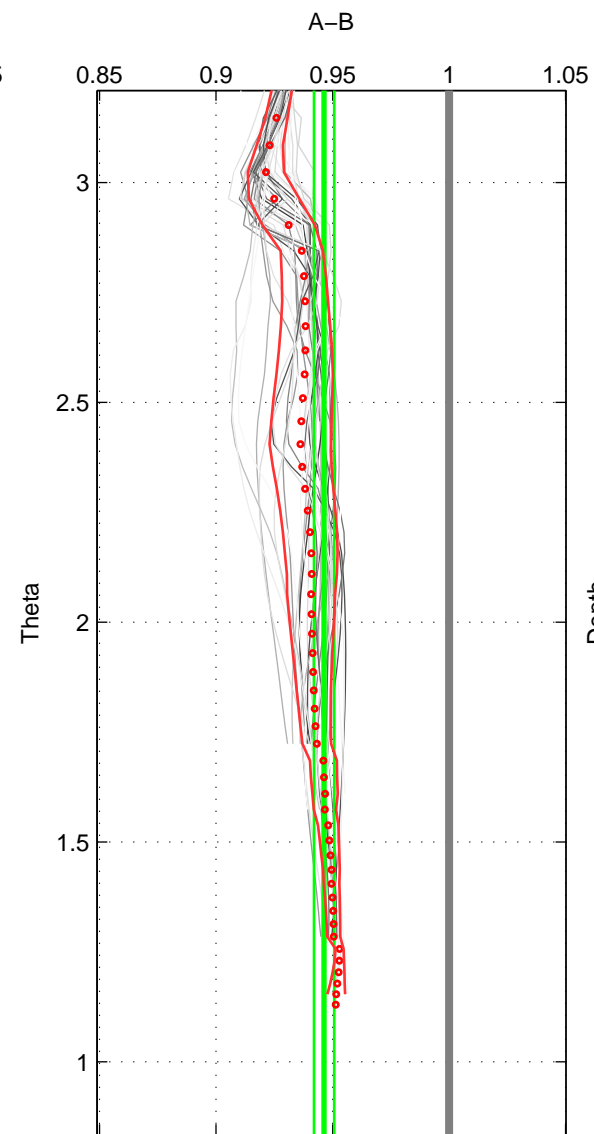

Cruise A (red). Date: Jul 2009 Cruisename: 136-06MM20090714

Cruise B (blue). Date: Jul 2001 Cruisename: 160-06MT20010620

*** "Favourite" values are means of spaces 1 2 3.

	Offset	O.StDev	Ratio	R.Stdev	Rating
SIGMA:	-17.636	1.596	0.944	0.005	4
THETA:	-16.874	1.440	0.946	0.004	4
DEPTH:	-20.190	6.358	0.933	0.019	4
FAV. :	-18.234	3.132	0.941	0.009	4

Profiles of A: 7
 Profiles of B: 21
 Diff profs : 43
 WMoffset (A-B): -17.636
 WMoffset stdev: 1.5958
 WMratio (A/B): 0.94401
 WMratio stdev: 0.0048034

Quality (1-5): 4

Profiles of A: 7
 Profiles of B: 21
 Diff profs : 43
 WMoffset (A-B): -16.8743
 WMoffset stdev: 1.4405
 WMratio (A/B): 0.94638
 WMratio stdev: 0.0043328

Quality (1-5): 4

Profiles of A: 7
 Profiles of B: 21
 Diff profs : 44
 WMoffset (A-B): -20.1903
 WMoffset stdev: 6.3584
 WMratio (A/B): 0.93286
 WMratio stdev: 0.019325

Quality (1-5): 4