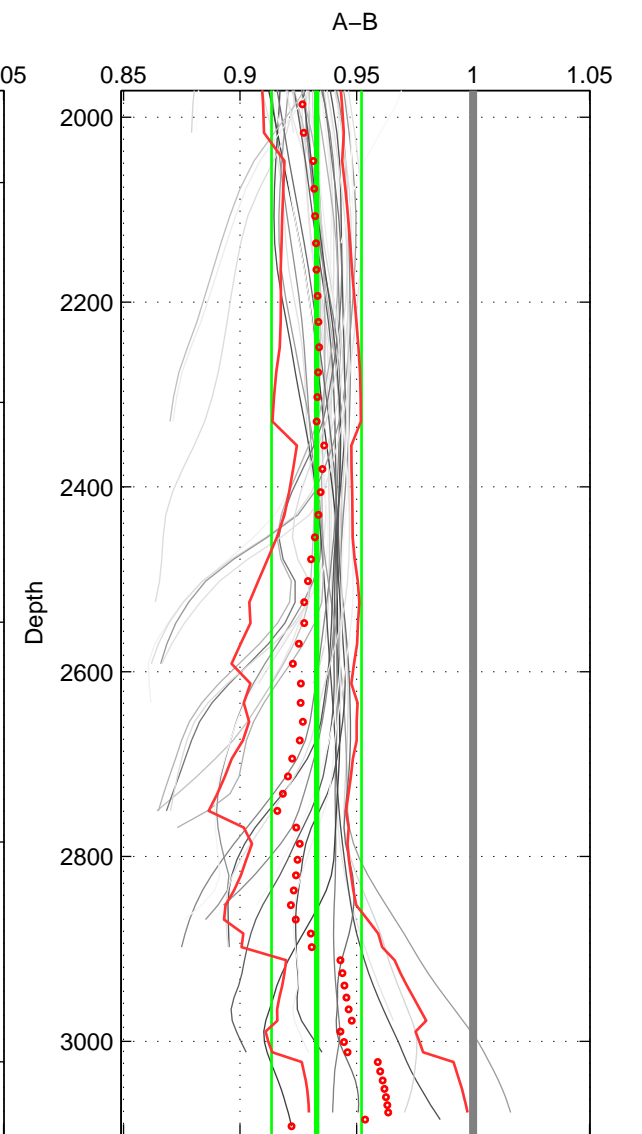

Cruise A (red). Date: Jul 2009 Cruisename: 136-06MM20090714

Cruise B (blue). Date: Jul 2001 Cruisename: 160-06MT20010620

*** "Favourite" values are means of spaces 1 2 3.

	Offset	O.StDev	Ratio	R.Stdev	Rating
SIGMA:	-17.636	1.596	0.944	0.005	4
THETA:	-16.874	1.440	0.946	0.004	4
DEPTH:	-20.190	6.358	0.933	0.019	4
FAV. :	-18.234	3.132	0.941	0.009	4

Profiles of A: 7
 Profiles of B: 21
 Diff profs : 43
 WMoffset (A-B): -17.636
 WMoffset stdev: 1.5958
 WMratio (A/B): 0.94401
 WMratio stdev: 0.0048034

Quality (1-5): 4

Profiles of A: 7
 Profiles of B: 21
 Diff profs : 43
 WMoffset (A-B): -16.8743
 WMoffset stdev: 1.4405
 WMratio (A/B): 0.94638
 WMratio stdev: 0.0043328

Quality (1-5): 4

Profiles of A: 7
 Profiles of B: 21
 Diff profs : 44
 WMoffset (A-B): -20.1903
 WMoffset stdev: 6.3584
 WMratio (A/B): 0.93286
 WMratio stdev: 0.019325

Quality (1-5): 4