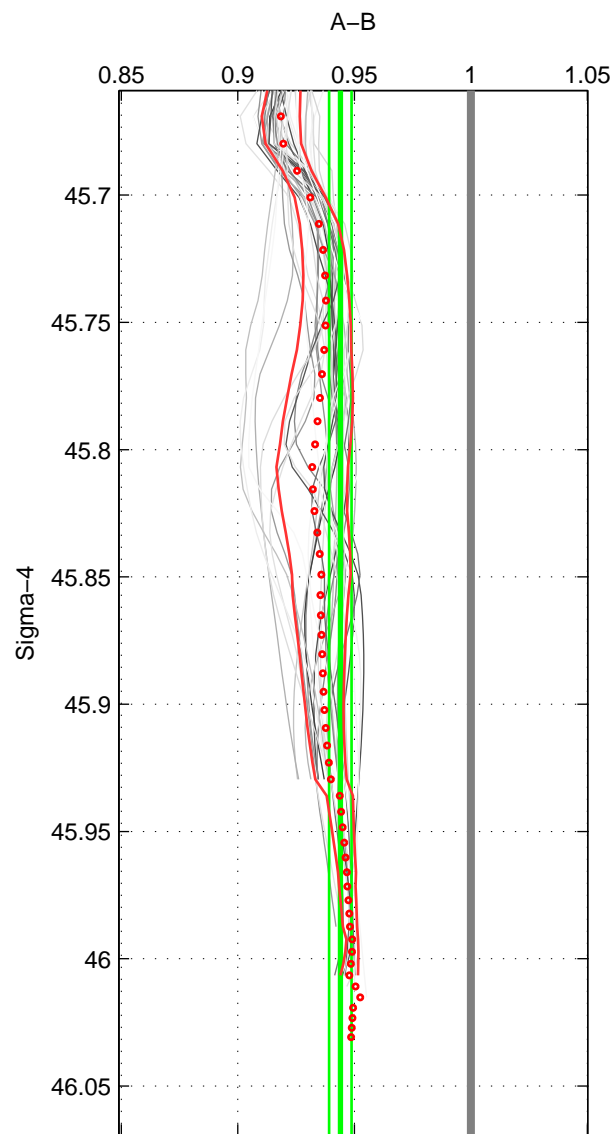

Cruise A (red). Date: Jul 2009 Cruisename: 136-06MM20090714

Cruise B (blue). Date: Jul 2001 Cruisename: 160-06MT20010620

*** "Favourite" values are means of spaces 1 2 3.

	Offset	O.StDev	Ratio	R.Stdev	Rating
SIGMA:	-17.636	1.596	0.944	0.005	4
THETA:	-16.874	1.440	0.946	0.004	4
DEPTH:	-20.190	6.358	0.933	0.019	4
FAV. :	-18.234	3.132	0.941	0.009	4

Profiles of A: 7
 Profiles of B: 21
 Diff profs : 43
 WMoffset (A-B): -17.636
 WMoffset stdev: 1.5958
 WMratio (A/B): 0.94401
 WMratio stdev: 0.0048034

Quality (1-5): 4

Profiles of A: 7
 Profiles of B: 21
 Diff profs : 43
 WMoffset (A-B): -16.8743
 WMoffset stdev: 1.4405
 WMratio (A/B): 0.94638
 WMratio stdev: 0.0043328

Quality (1-5): 4

Profiles of A: 7
 Profiles of B: 21
 Diff profs : 44
 WMoffset (A-B): -20.1903
 WMoffset stdev: 6.3584
 WMratio (A/B): 0.93286
 WMratio stdev: 0.019325

Quality (1-5): 4