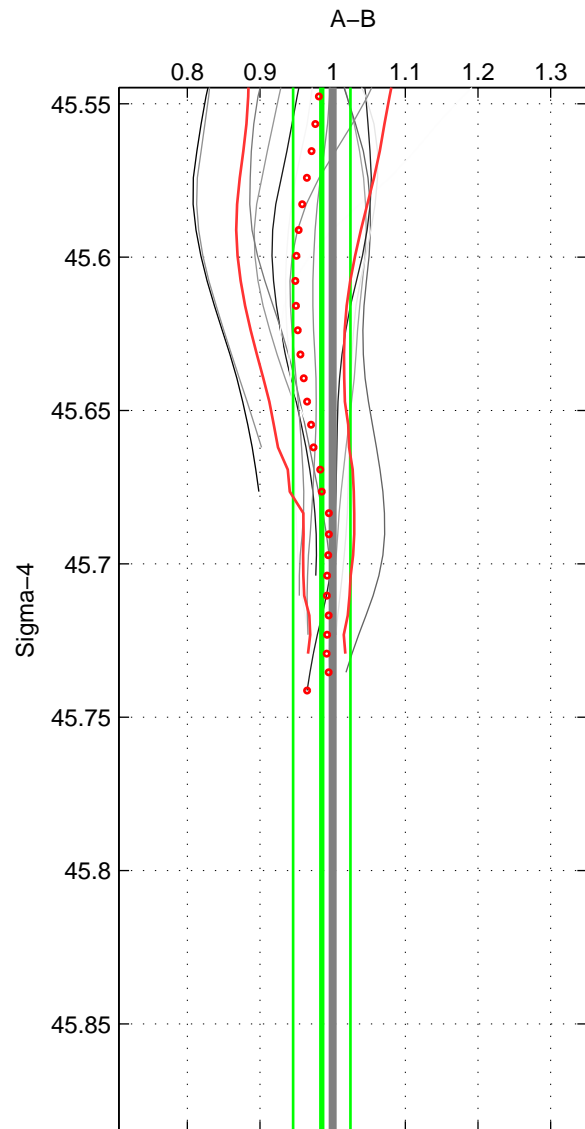

Cruise A (red). Date: Oct 2005 Cruisename: 606-49NZ20050913
 Cruise B (blue). Date: Jun 1997 Cruisename: 681-49UP19970530

*** "Favourite" values are those of space 1.

	Offset	O.StDev	Ratio	R.Stdev	Rating
SIGMA:	-1.203	2.863	0.985	0.039	5
THETA:	-1.201	3.613	0.985	0.052	4
DEPTH:	-8.149	0.434	0.875	0.025	3
FAV.:	-1.203	2.863	0.985	0.039	5

Profiles of A: 4
 Profiles of B: 13
 Diff profs: 13
 WMoffset (A-B): -1.2028
 WMoffset stdev: 2.8628
 WMratio (A/B): 0.98504
 WMratio stdev: 0.03948

Quality (1-5): 5

Profiles of A: 4
 Profiles of B: 13
 Diff profs: 13
 WMoffset (A-B): -1.2012
 WMoffset stdev: 3.6129
 WMratio (A/B): 0.98487
 WMratio stdev: 0.052387

Quality (1-5): 4

Profiles of A: 4
 Profiles of B: 13
 Diff profs: 13
 WMoffset (A-B): -8.1486
 WMoffset stdev: 0.43416
 WMratio (A/B): 0.87519
 WMratio stdev: 0.024879

Quality (1-5): 3

Please note that statistics are bad.