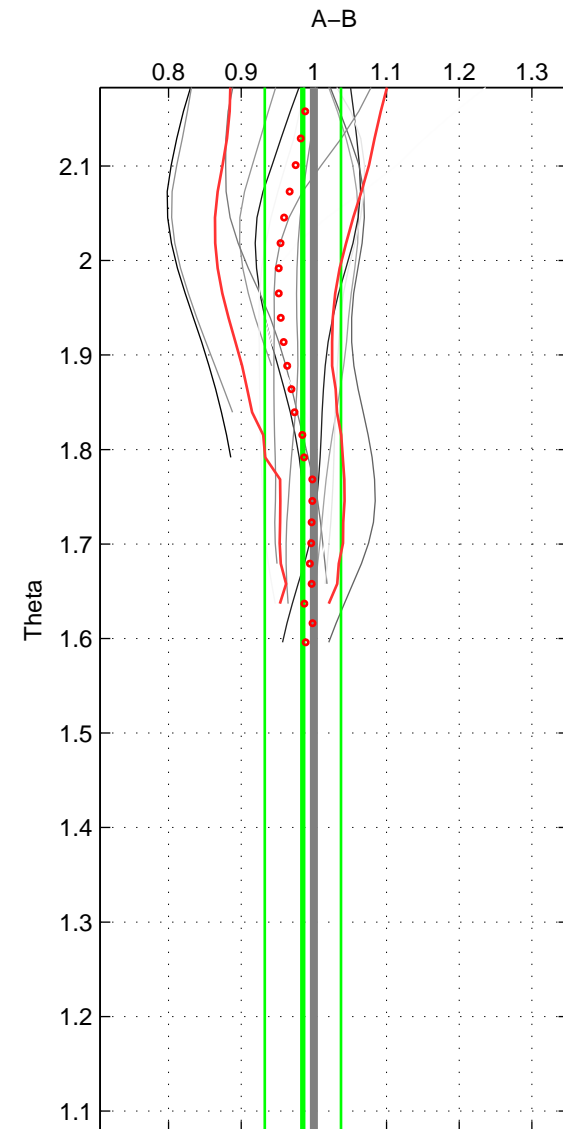

Cruise A (red). Date: Oct 2005 Cruisename: 606-49NZ20050913
 Cruise B (blue). Date: Jun 1997 Cruisename: 681-49UP19970530

*** "Favourite" values are those of space 1.

	Offset	O.StDev	Ratio	R.Stdev	Rating
SIGMA:	-1.203	2.863	0.985	0.039	5
THETA:	-1.201	3.613	0.985	0.052	4
DEPTH:	-8.149	0.434	0.875	0.025	3
FAV.:	-1.203	2.863	0.985	0.039	5

Profiles of A: 4
 Profiles of B: 13
 Diff profs: 13
 WMoffset (A-B): -1.2028
 WMoffset stdev: 2.8628
 WMratio (A/B): 0.98504
 WMratio stdev: 0.03948

Quality (1-5): 5

Profiles of A: 4
 Profiles of B: 13
 Diff profs: 13
 WMoffset (A-B): -1.2012
 WMoffset stdev: 3.6129
 WMratio (A/B): 0.98487
 WMratio stdev: 0.052387

Quality (1-5): 4

Profiles of A: 4
 Profiles of B: 13
 Diff profs: 13
 WMoffset (A-B): -8.1486
 WMoffset stdev: 0.43416
 WMratio (A/B): 0.87519
 WMratio stdev: 0.024879

Quality (1-5): 3

Please note that statistics are bad.