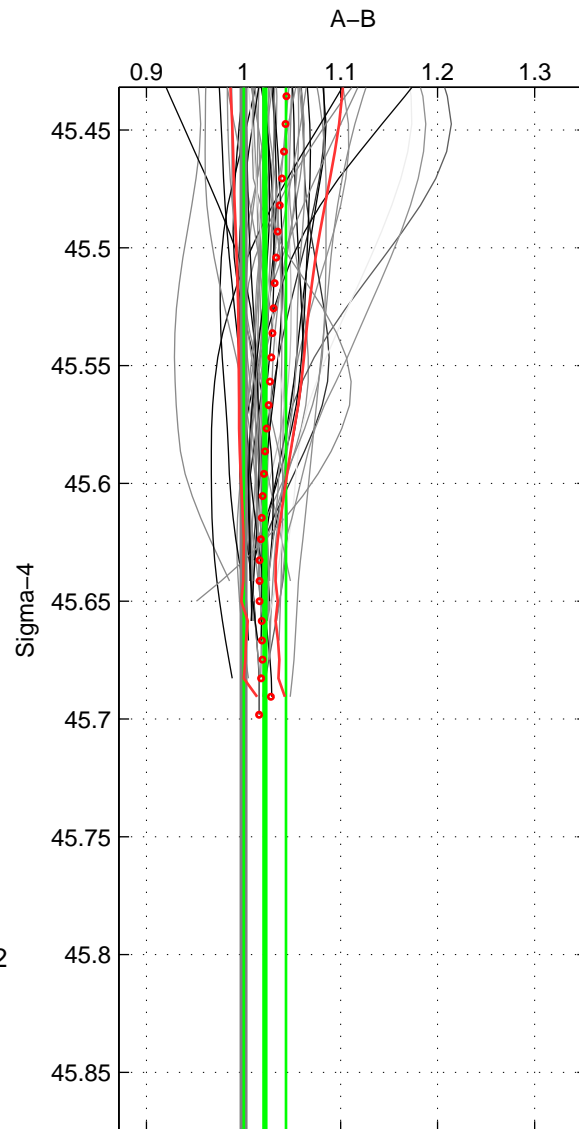

Cruise A (red). Date: Apr 2005 Cruisename: 668-49UF20050419

Cruise B (blue). Date: Feb 2008 Cruisename: 717-49UP20080122

*** "Favourite" values are means of spaces 1 2.

	Offset	O.StDev	Ratio	R.Stdev	Rating
SIGMA:	2.253	2.229	1.022	0.022	5
THETA:	2.281	2.743	1.023	0.028	5
DEPTH:	3.195	0.345	1.037	0.007	3
FAV.:	2.267	2.486	1.022	0.025	5

Profiles of A: 33
 Profiles of B: 17
 Diff profs : 52
 WMoffset (A-B): 2.2532
 WMoffset stdev: 2.2285
 WMratio (A/B): 1.022
 WMratio stdev: 0.021741

Quality (1-5): 5

Profiles of A: 33
 Profiles of B: 17
 Diff profs : 52
 WMoffset (A-B): 2.281
 WMoffset stdev: 2.7426
 WMratio (A/B): 1.0228
 WMratio stdev: 0.027789

Quality (1-5): 5

Profiles of A: 33
 Profiles of B: 17
 Diff profs : 52
 WMoffset (A-B): 3.1947
 WMoffset stdev: 0.34476
 WMratio (A/B): 1.0369
 WMratio stdev: 0.00719

Quality (1-5): 3

Please note that statistics are bad.