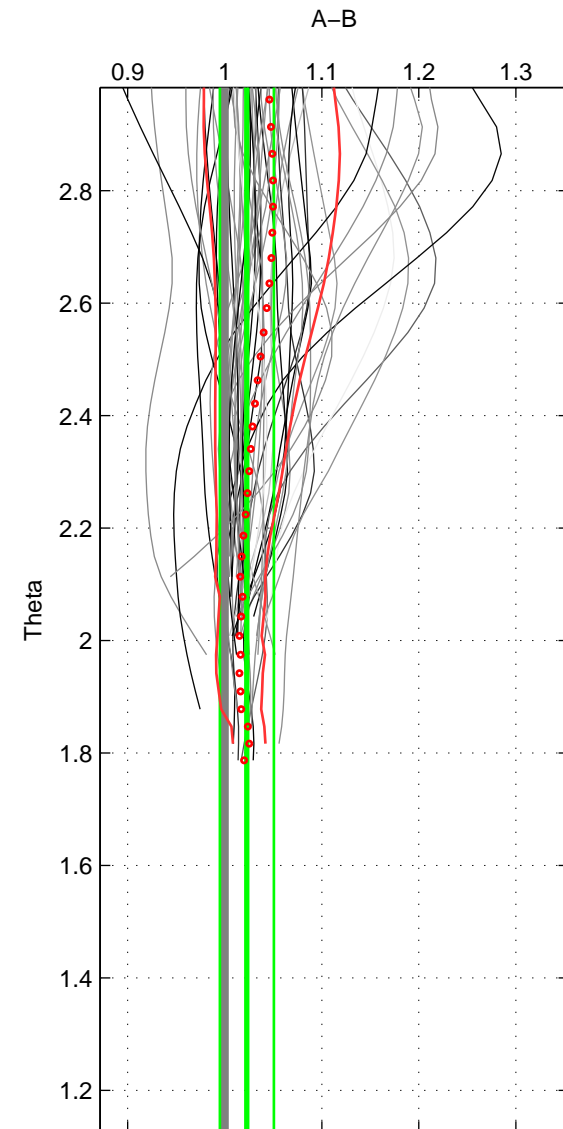

Cruise A (red). Date: Apr 2005 Cruisename: 668-49UF20050419

Cruise B (blue). Date: Feb 2008 Cruisename: 717-49UP20080122

*** "Favourite" values are means of spaces 1 2.

	Offset	O.StDev	Ratio	R.Stdev	Rating
SIGMA:	2.253	2.229	1.022	0.022	5
THETA:	2.281	2.743	1.023	0.028	5
DEPTH:	3.195	0.345	1.037	0.007	3
FAV.:	2.267	2.486	1.022	0.025	5

Profiles of A: 33
 Profiles of B: 17
 Diff profs : 52
 WMoffset (A-B): 2.2532
 WMoffset stdev: 2.2285
 WMratio (A/B): 1.022
 WMratio stdev: 0.021741

Quality (1-5): 5

Profiles of A: 33
 Profiles of B: 17
 Diff profs : 52
 WMoffset (A-B): 2.281
 WMoffset stdev: 2.7426
 WMratio (A/B): 1.0228
 WMratio stdev: 0.027789

Quality (1-5): 5

Profiles of A: 33
 Profiles of B: 17
 Diff profs : 52
 WMoffset (A-B): 3.1947
 WMoffset stdev: 0.34476
 WMratio (A/B): 1.0369
 WMratio stdev: 0.00719

Quality (1-5): 3

Please note that statistics are bad.