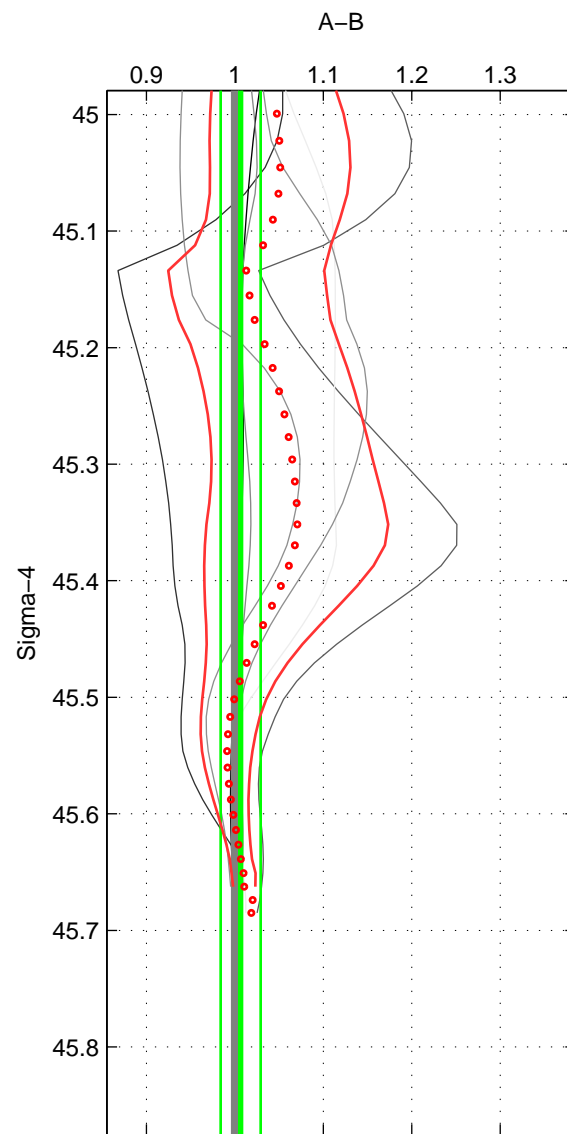

Cruise A (red). Date: Jan 1997 Cruisename: 680-49UP19970121
 Cruise B (blue). Date: Feb 2008 Cruisename: 717-49UP20080122

*** "Favourite" values are those of space 1.

	Offset	O.StDev	Ratio	R.Stdev	Rating
SIGMA:	0.704	2.257	1.007	0.023	5
THETA:	1.101	1.735	1.011	0.017	4
DEPTH:	2.343	0.561	1.027	0.003	3
FAV.:	0.704	2.257	1.007	0.023	5

Profiles of A: 6
 Profiles of B: 16
 Diff profs : 7
 WMoffset (A-B): 0.70438
 WMoffset stdev: 2.2573
 WMratio (A/B): 1.0065
 WMratio stdev: 0.022665

Quality (1-5): 5

Profiles of A: 6
 Profiles of B: 16
 Diff profs : 7
 WMoffset (A-B): 1.1007
 WMoffset stdev: 1.735
 WMratio (A/B): 1.0114
 WMratio stdev: 0.016799

Quality (1-5): 4

Profiles of A: 6
 Profiles of B: 16
 Diff profs : 7
 WMoffset (A-B): 2.3434
 WMoffset stdev: 0.5612
 WMratio (A/B): 1.0268
 WMratio stdev: 0.0034638

Quality (1-5): 3

Please note that statistics are bad.