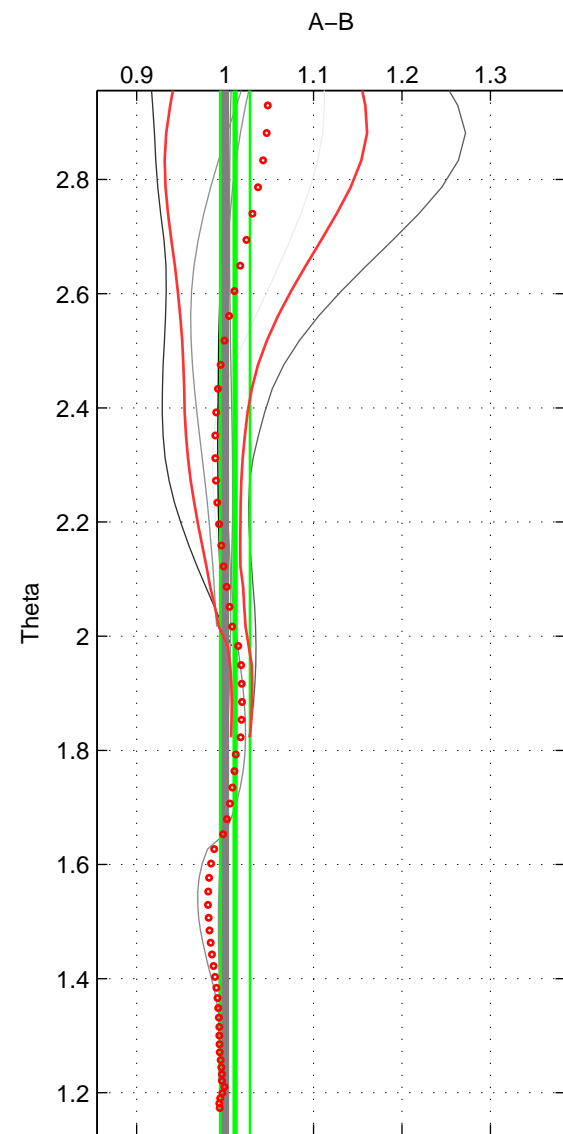

Cruise A (red). Date: Jan 1997 Cruisename: 680-49UP19970121
 Cruise B (blue). Date: Feb 2008 Cruisename: 717-49UP20080122

*** "Favourite" values are those of space 1.

	Offset	O.StDev	Ratio	R.Stdev	Rating
SIGMA:	0.704	2.257	1.007	0.023	5
THETA:	1.101	1.735	1.011	0.017	4
DEPTH:	2.343	0.561	1.027	0.003	3
FAV.:	0.704	2.257	1.007	0.023	5

Profiles of A: 6
 Profiles of B: 16
 Diff profs : 7
 WMoffset (A-B): 0.70438
 WMoffset stdev: 2.2573
 WMratio (A/B): 1.0065
 WMratio stdev: 0.022665

Quality (1-5): 5

Profiles of A: 6
 Profiles of B: 16
 Diff profs : 7
 WMoffset (A-B): 1.1007
 WMoffset stdev: 1.735
 WMratio (A/B): 1.0114
 WMratio stdev: 0.016799

Quality (1-5): 4

Profiles of A: 6
 Profiles of B: 16
 Diff profs : 7
 WMoffset (A-B): 2.3434
 WMoffset stdev: 0.5612
 WMratio (A/B): 1.0268
 WMratio stdev: 0.0034638

Quality (1-5): 3

Please note that statistics are bad.