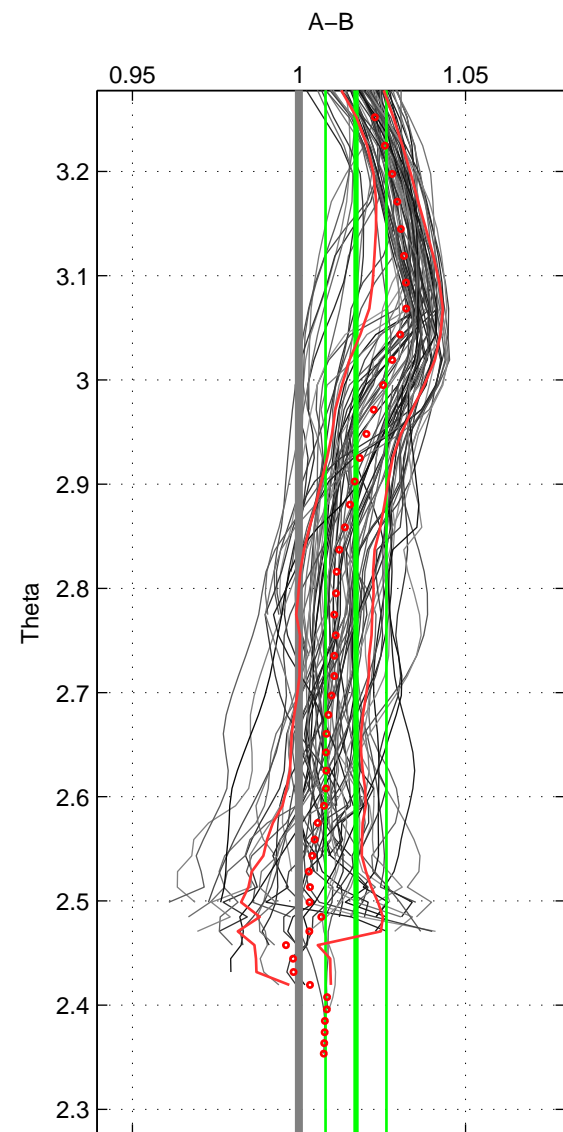

Cruise A (red). Date: Jun 2004 Cruisename: 275-35TH20040604

Cruise B (blue). Date: Jul 1990 Cruisename: 295-64TR19900701

*** "Favourite" values are means of spaces 1 2 3.

	Offset	O.StDev	Ratio	R.Stdev	Rating
SIGMA:	3.722	1.779	1.014	0.007	4
THETA:	4.560	2.440	1.017	0.009	4
DEPTH:	5.035	3.324	1.019	0.012	4
FAV.:	4.439	2.514	1.017	0.009	4

Profiles of A: 21
 Profiles of B: 12
 Diff profs : 76
 WMoffset (A-B): 3.7217
 WMoffset stdev: 1.7791
 WMratio (A/B): 1.0137
 WMratio stdev: 0.0065714

Quality (1-5): 4

Profiles of A: 21
 Profiles of B: 12
 Diff profs : 76
 WMoffset (A-B): 4.5599
 WMoffset stdev: 2.4404
 WMratio (A/B): 1.0171
 WMratio stdev: 0.0091344

Quality (1-5): 4

Profiles of A: 21
 Profiles of B: 12
 Diff profs : 76
 WMoffset (A-B): 5.0347
 WMoffset stdev: 3.3238
 WMratio (A/B): 1.0193
 WMratio stdev: 0.01235

Quality (1-5): 4