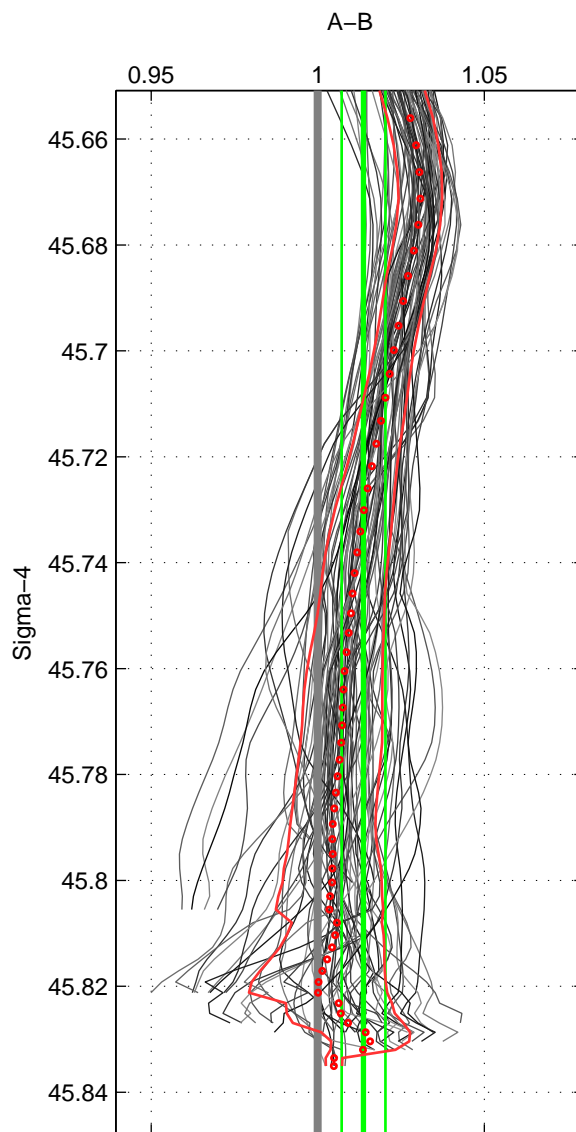

Cruise A (red). Date: Jun 2004 Cruisename: 275-35TH20040604

Cruise B (blue). Date: Jul 1990 Cruisename: 295-64TR19900701

*** "Favourite" values are means of spaces 1 2 3.

	Offset	O.StDev	Ratio	R.Stdev	Rating
SIGMA:	3.722	1.779	1.014	0.007	4
THETA:	4.560	2.440	1.017	0.009	4
DEPTH:	5.035	3.324	1.019	0.012	4
FAV.:	4.439	2.514	1.017	0.009	4

Profiles of A: 21
 Profiles of B: 12
 Diff profs : 76
 WMoffset (A-B): 3.7217
 WMoffset stdev: 1.7791
 WMratio (A/B): 1.0137
 WMratio stdev: 0.0065714

Quality (1-5): 4

Profiles of A: 21
 Profiles of B: 12
 Diff profs : 76
 WMoffset (A-B): 4.5599
 WMoffset stdev: 2.4404
 WMratio (A/B): 1.0171
 WMratio stdev: 0.0091344

Quality (1-5): 4

Profiles of A: 21
 Profiles of B: 12
 Diff profs : 76
 WMoffset (A-B): 5.0347
 WMoffset stdev: 3.3238
 WMratio (A/B): 1.0193
 WMratio stdev: 0.01235

Quality (1-5): 4