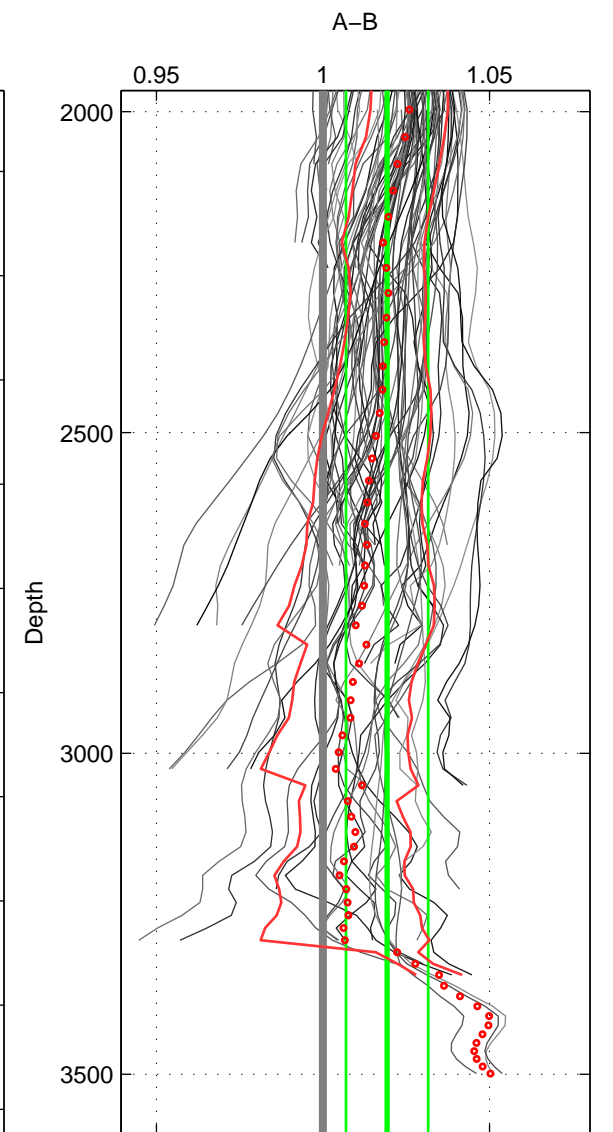

Cruise A (red). Date: Jun 2004 Cruisename: 275-35TH20040604

Cruise B (blue). Date: Jul 1990 Cruisename: 295-64TR19900701

*** "Favourite" values are means of spaces 1 2 3.

	Offset	O.StDev	Ratio	R.Stdev	Rating
SIGMA:	3.722	1.779	1.014	0.007	4
THETA:	4.560	2.440	1.017	0.009	4
DEPTH:	5.035	3.324	1.019	0.012	4
FAV.:	4.439	2.514	1.017	0.009	4

Profiles of A: 21
 Profiles of B: 12
 Diff profs : 76
 WMoffset (A-B): 3.7217
 WMoffset stdev: 1.7791
 WMratio (A/B): 1.0137
 WMratio stdev: 0.0065714

Quality (1-5): 4

Profiles of A: 21
 Profiles of B: 12
 Diff profs : 76
 WMoffset (A-B): 4.5599
 WMoffset stdev: 2.4404
 WMratio (A/B): 1.0171
 WMratio stdev: 0.0091344

Quality (1-5): 4

Profiles of A: 21
 Profiles of B: 12
 Diff profs : 76
 WMoffset (A-B): 5.0347
 WMoffset stdev: 3.3238
 WMratio (A/B): 1.0193
 WMratio stdev: 0.01235

Quality (1-5): 4