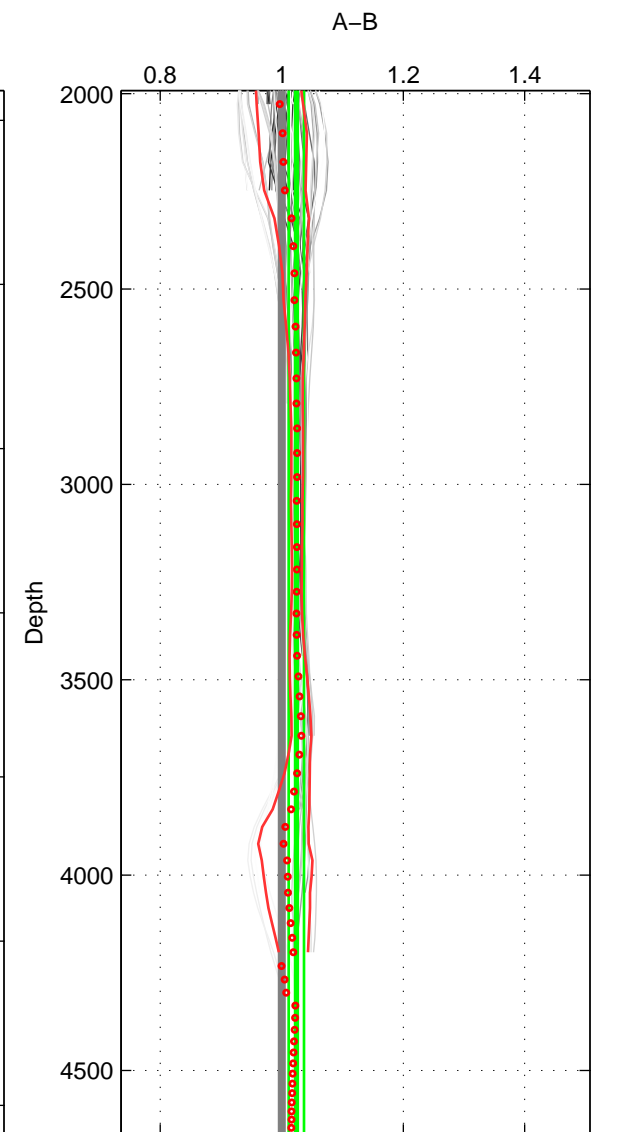

Cruise A (red). Date: Oct 2011 Cruisename: 257-33RO20110926

Cruise B (blue). Date: Apr 1995 Cruisename: 320-74JC19950320

*** "Favourite" values are means of spaces 1 2 3.

	Offset	O.StDev	Ratio	R.Stdev	Rating
SIGMA:	4.182	2.326	1.018	0.010	5
THETA:	4.138	2.065	1.018	0.009	5
DEPTH:	5.797	2.999	1.024	0.013	5
FAV.:	4.706	2.464	1.020	0.010	5

Profiles of A: 8
 Profiles of B: 9
 Diff profs : 52
 WMoffset (A-B): 4.1818
 WMoffset stdev: 2.3261
 WMratio (A/B): 1.0176
 WMratio stdev: 0.0098006

Quality (1-5): 5

Profiles of A: 9
 Profiles of B: 9
 Diff profs : 60
 WMoffset (A-B): 4.138
 WMoffset stdev: 2.0653
 WMratio (A/B): 1.0175
 WMratio stdev: 0.0087093

Quality (1-5): 5

Profiles of A: 9
 Profiles of B: 9
 Diff profs : 60
 WMoffset (A-B): 5.7974
 WMoffset stdev: 2.9993
 WMratio (A/B): 1.024
 WMratio stdev: 0.012516

Quality (1-5): 5