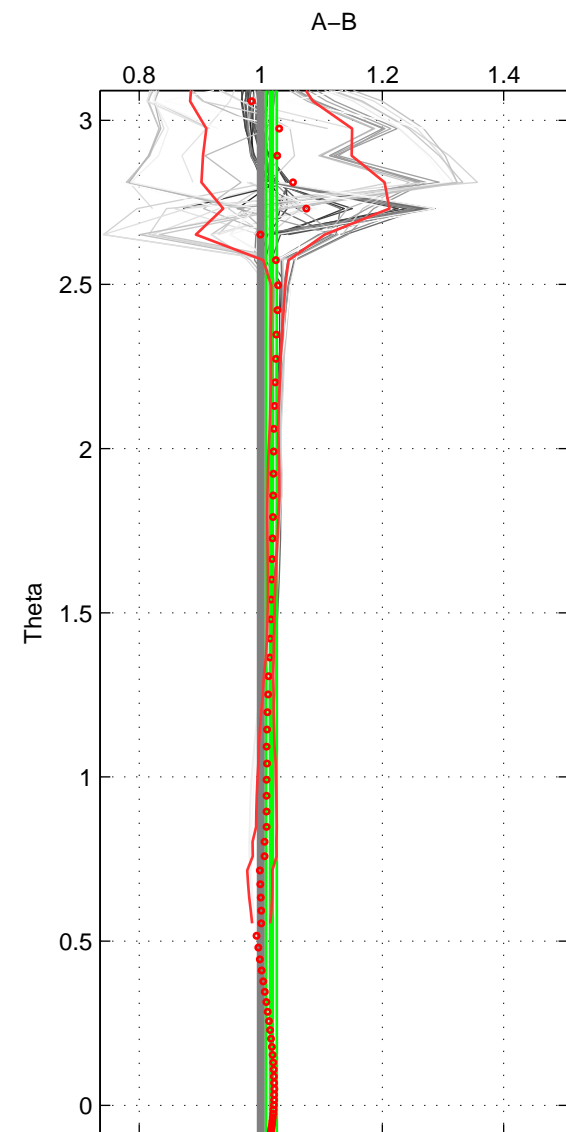

Cruise A (red). Date: Oct 2011 Cruisename: 257-33RO20110926

Cruise B (blue). Date: Apr 1995 Cruisename: 320-74JC19950320

*** "Favourite" values are means of spaces 1 2 3.

	Offset	O.StDev	Ratio	R.Stdev	Rating
SIGMA:	4.182	2.326	1.018	0.010	5
THETA:	4.138	2.065	1.018	0.009	5
DEPTH:	5.797	2.999	1.024	0.013	5
FAV.:	4.706	2.464	1.020	0.010	5

Profiles of A: 8
 Profiles of B: 9
 Diff profs : 52
 WMoffset (A-B): 4.1818
 WMoffset stdev: 2.3261
 WMratio (A/B): 1.0176
 WMratio stdev: 0.0098006

Quality (1-5): 5

Profiles of A: 9
 Profiles of B: 9
 Diff profs : 60
 WMoffset (A-B): 4.138
 WMoffset stdev: 2.0653
 WMratio (A/B): 1.0175
 WMratio stdev: 0.0087093

Quality (1-5): 5

Profiles of A: 9
 Profiles of B: 9
 Diff profs : 60
 WMoffset (A-B): 5.7974
 WMoffset stdev: 2.9993
 WMratio (A/B): 1.024
 WMratio stdev: 0.012516

Quality (1-5): 5