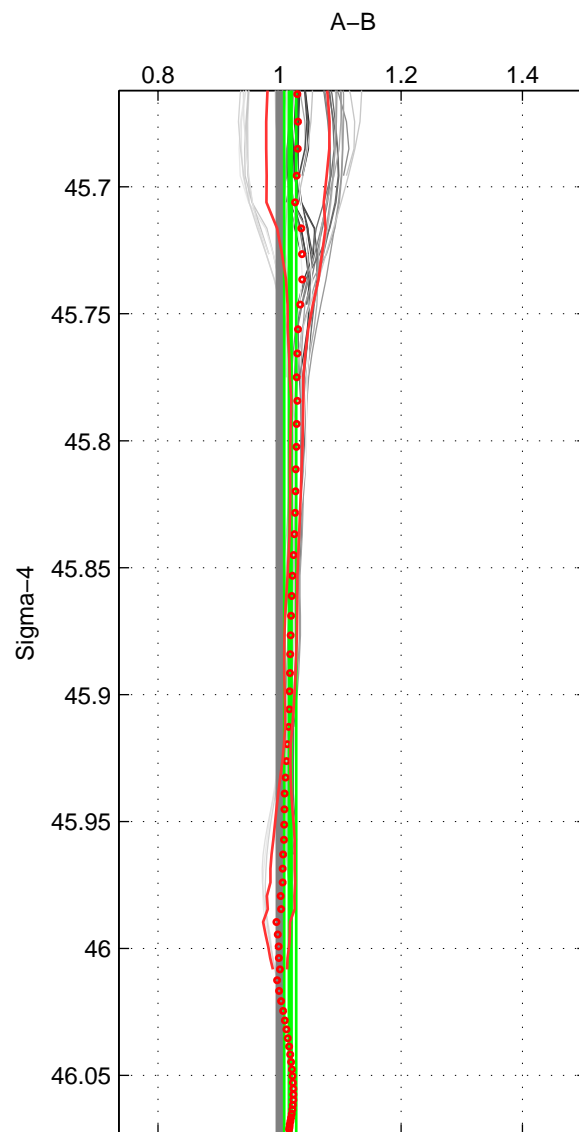

Cruise A (red). Date: Oct 2011 Cruisename: 257-33RO20110926

Cruise B (blue). Date: Apr 1995 Cruisename: 320-74JC19950320

*** "Favourite" values are means of spaces 1 2 3.

	Offset	O.StDev	Ratio	R.Stdev	Rating
SIGMA:	4.182	2.326	1.018	0.010	5
THETA:	4.138	2.065	1.018	0.009	5
DEPTH:	5.797	2.999	1.024	0.013	5
FAV.:	4.706	2.464	1.020	0.010	5

Profiles of A: 8
 Profiles of B: 9
 Diff profs : 52
 WMoffset (A-B): 4.1818
 WMoffset stdev: 2.3261
 WMratio (A/B): 1.0176
 WMratio stdev: 0.0098006

Quality (1-5): 5

Profiles of A: 9
 Profiles of B: 9
 Diff profs : 60
 WMoffset (A-B): 4.138
 WMoffset stdev: 2.0653
 WMratio (A/B): 1.0175
 WMratio stdev: 0.0087093

Quality (1-5): 5

Profiles of A: 9
 Profiles of B: 9
 Diff profs : 60
 WMoffset (A-B): 5.7974
 WMoffset stdev: 2.9993
 WMratio (A/B): 1.024
 WMratio stdev: 0.012516

Quality (1-5): 5