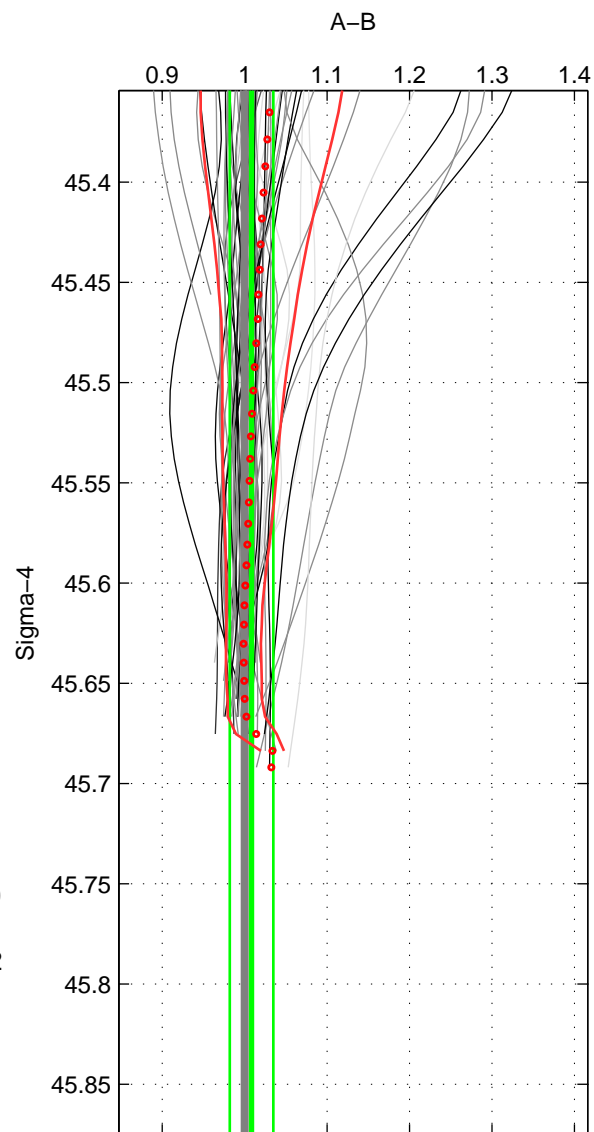

Cruise A (red). Date: May 2001 Cruisename: 655-49UF20010509

Cruise B (blue). Date: Feb 2008 Cruisename: 717-49UP20080122

*** "Favourite" values are means of spaces 1 2.

	Offset	O.StDev	Ratio	R.Stdev	Rating
SIGMA:	0.707	2.584	1.008	0.026	5
THETA:	0.694	3.217	1.009	0.034	5
DEPTH:	0.209	0.510	1.004	0.006	3
FAV.:	0.701	2.900	1.008	0.030	5

Profiles of A: 35
 Profiles of B: 17
 Diff profs : 57
 WMoffset (A-B): 0.70724
 WMoffset stdev: 2.5838
 WMratio (A/B): 1.0084
 WMratio stdev: 0.026393

Quality (1-5): 5

Profiles of A: 35
 Profiles of B: 17
 Diff profs : 57
 WMoffset (A-B): 0.69415
 WMoffset stdev: 3.2165
 WMratio (A/B): 1.0085
 WMratio stdev: 0.03386

Quality (1-5): 5

Profiles of A: 35
 Profiles of B: 17
 Diff profs : 57
 WMoffset (A-B): 0.20907
 WMoffset stdev: 0.5101
 WMratio (A/B): 1.0044
 WMratio stdev: 0.0062898

Quality (1-5): 3

Please note that statistics are bad.