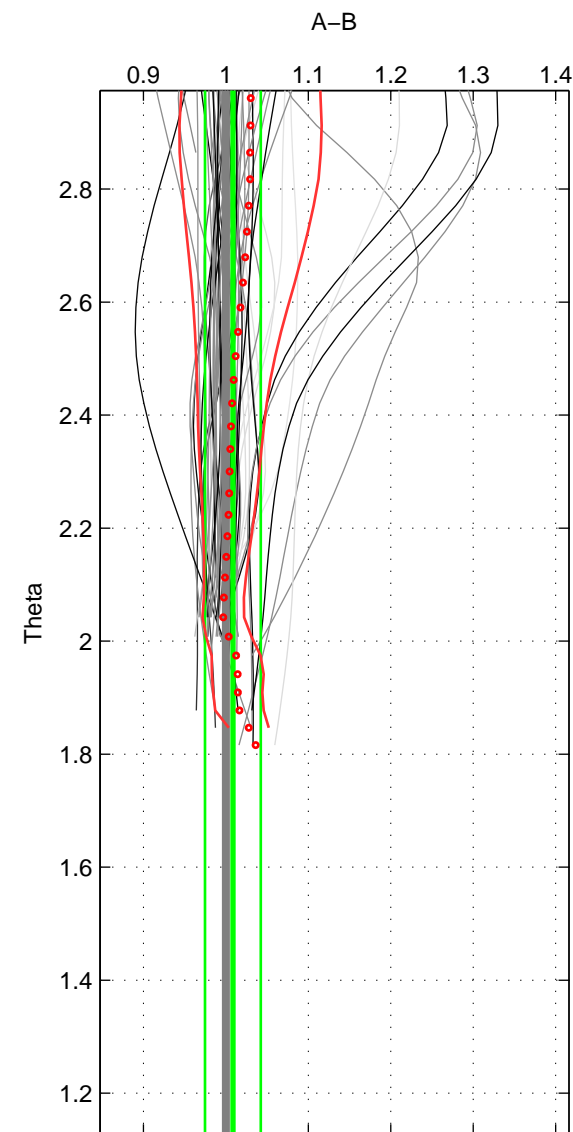

Cruise A (red). Date: May 2001 Cruisename: 655-49UF20010509

Cruise B (blue). Date: Feb 2008 Cruisename: 717-49UP20080122

*** "Favourite" values are means of spaces 1 2.

	Offset	O.StDev	Ratio	R.Stdev	Rating
SIGMA:	0.707	2.584	1.008	0.026	5
THETA:	0.694	3.217	1.009	0.034	5
DEPTH:	0.209	0.510	1.004	0.006	3
FAV.:	0.701	2.900	1.008	0.030	5

Profiles of A: 35
 Profiles of B: 17
 Diff profs : 57
 WMoffset (A-B): 0.70724
 WMoffset stdev: 2.5838
 WMratio (A/B): 1.0084
 WMratio stdev: 0.026393

Quality (1-5): 5

Profiles of A: 35
 Profiles of B: 17
 Diff profs : 57
 WMoffset (A-B): 0.69415
 WMoffset stdev: 3.2165
 WMratio (A/B): 1.0085
 WMratio stdev: 0.03386

Quality (1-5): 5

Profiles of A: 35
 Profiles of B: 17
 Diff profs : 57
 WMoffset (A-B): 0.20907
 WMoffset stdev: 0.5101
 WMratio (A/B): 1.0044
 WMratio stdev: 0.0062898

Quality (1-5): 3

Please note that statistics are bad.