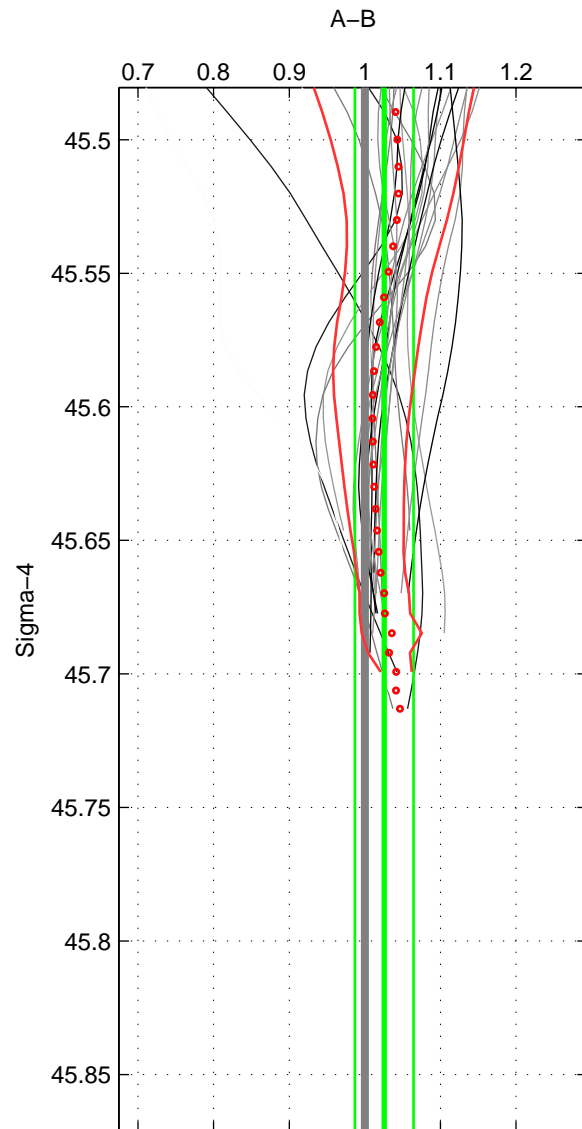

Cruise A (red). Date: Jun 1997 Cruisename: 681-49UP19970530
 Cruise B (blue). Date: May 2003 Cruisename: 699-49UP20030425

*** "Favourite" values are means of spaces 1 2.

	Offset	O.StDev	Ratio	R.Stdev	Rating
SIGMA:	1.451	2.456	1.026	0.039	4
THETA:	1.506	2.764	1.027	0.042	4
DEPTH:	0.167	0.492	1.005	0.006	3
FAV.:	1.479	2.610	1.026	0.041	4

Profiles of A: 15
 Profiles of B: 8
 Diff profs : 24
 WMoffset (A-B): 1.4514
 WMoffset stdev: 2.4562
 WMratio (A/B): 1.0256
 WMratio stdev: 0.038899

Quality (1-5): 4

Profiles of A: 15
 Profiles of B: 8
 Diff profs : 24
 WMoffset (A-B): 1.5061
 WMoffset stdev: 2.7643
 WMratio (A/B): 1.0271
 WMratio stdev: 0.042428

Quality (1-5): 4

Profiles of A: 15
 Profiles of B: 8
 Diff profs : 24
 WMoffset (A-B): 0.16689
 WMoffset stdev: 0.49174
 WMratio (A/B): 1.0049
 WMratio stdev: 0.0062592

Quality (1-5): 3

Please note that statistics are bad.