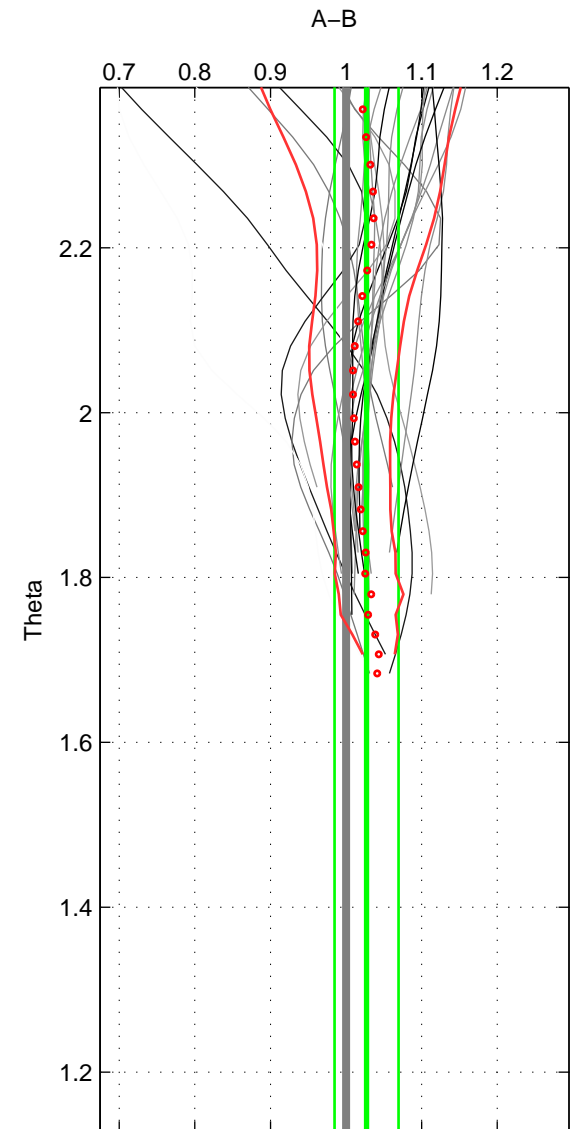

Cruise A (red). Date: Jun 1997 Cruisename: 681-49UP19970530
 Cruise B (blue). Date: May 2003 Cruisename: 699-49UP20030425

*** "Favourite" values are means of spaces 1 2.

	Offset	O.StDev	Ratio	R.Stdev	Rating
SIGMA:	1.451	2.456	1.026	0.039	4
THETA:	1.506	2.764	1.027	0.042	4
DEPTH:	0.167	0.492	1.005	0.006	3
FAV.:	1.479	2.610	1.026	0.041	4

Profiles of A: 15
 Profiles of B: 8
 Diff profs : 24
 WMoffset (A-B): 1.4514
 WMoffset stdev: 2.4562
 WMratio (A/B): 1.0256
 WMratio stdev: 0.038899

Quality (1-5): 4

Profiles of A: 15
 Profiles of B: 8
 Diff profs : 24
 WMoffset (A-B): 1.5061
 WMoffset stdev: 2.7643
 WMratio (A/B): 1.0271
 WMratio stdev: 0.042428

Quality (1-5): 4

Profiles of A: 15
 Profiles of B: 8
 Diff profs : 24
 WMoffset (A-B): 0.16689
 WMoffset stdev: 0.49174
 WMratio (A/B): 1.0049
 WMratio stdev: 0.0062592

Quality (1-5): 3

Please note that statistics are bad.