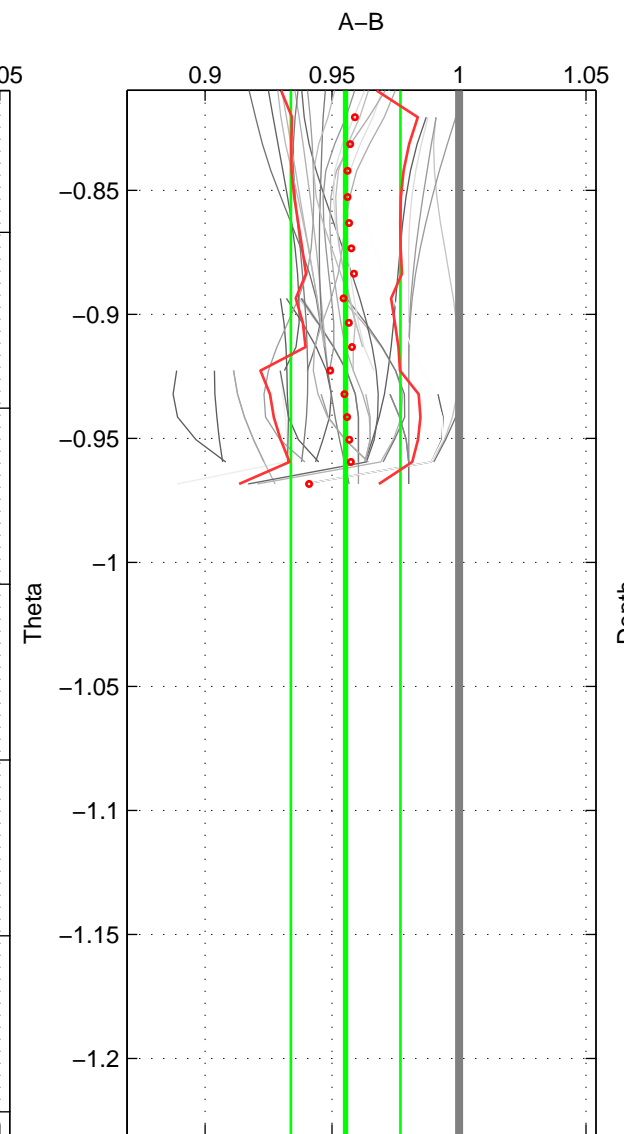

Cruise A (red). Date: Jul 1984 Cruisename: 1-06AQ19840719

Cruise B (blue). Date: Jun 2009 Cruisename: 83-58GS20090528

*** "Favourite" values are those of space 3.

	Offset	O.StDev	Ratio	R.Stdev	Rating
SIGMA:	-0.049	0.020	0.951	0.020	3
THETA:	-0.045	0.022	0.955	0.022	3
DEPTH:	-0.056	0.012	0.944	0.011	4
FAV.:	-0.056	0.012	0.944	0.011	4

Profiles of A: 7
 Profiles of B: 12
 Diff profs : 54
 WMoffset (A-B): -0.049344
 WMoffset stdev: 0.020459
 WMratio (A/B): 0.95125
 WMratio stdev: 0.020014

Quality (1-5): 3

Profiles of A: 7
 Profiles of B: 12
 Diff profs : 43
 WMoffset (A-B): -0.045169
 WMoffset stdev: 0.02196
 WMratio (A/B): 0.95531
 WMratio stdev: 0.021573

Quality (1-5): 3

Profiles of A: 7
 Profiles of B: 12
 Diff profs : 62
 WMoffset (A-B): -0.056457
 WMoffset stdev: 0.011981
 WMratio (A/B): 0.9437
 WMratio stdev: 0.011267

Quality (1-5): 4