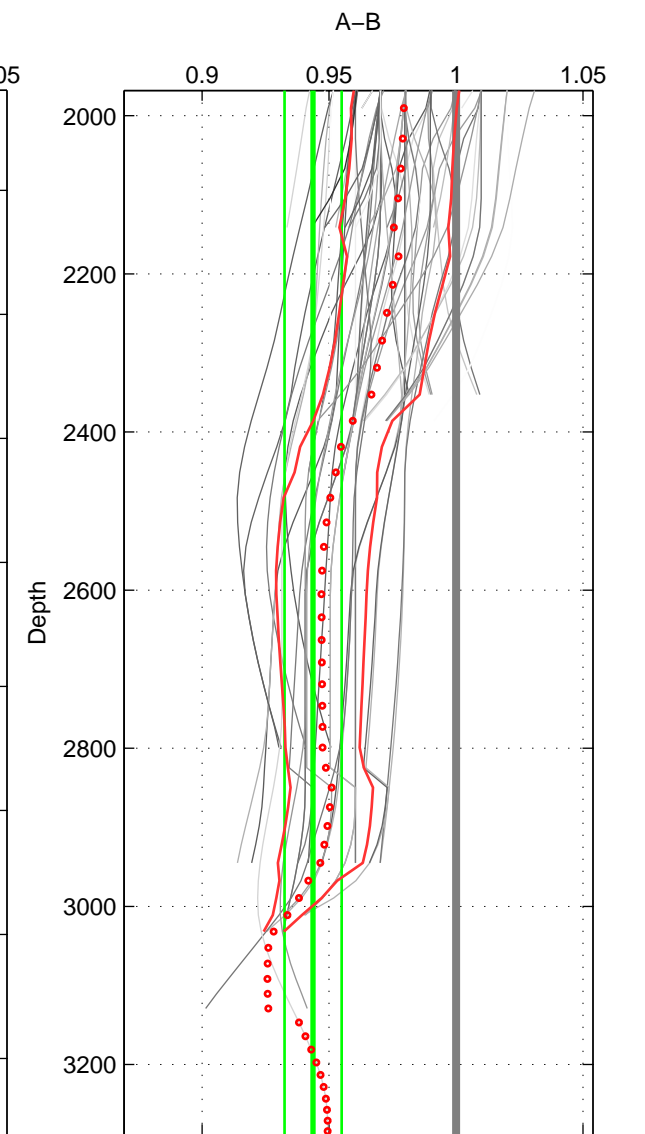

Cruise A (red). Date: Jul 1984 Cruisename: 1-06AQ19840719

Cruise B (blue). Date: Jun 2009 Cruisename: 83-58GS20090528

*** "Favourite" values are those of space 3.

	Offset	O.StDev	Ratio	R.Stdev	Rating
SIGMA:	-0.049	0.020	0.951	0.020	3
THETA:	-0.045	0.022	0.955	0.022	3
DEPTH:	-0.056	0.012	0.944	0.011	4
FAV.:	-0.056	0.012	0.944	0.011	4

Profiles of A: 7
 Profiles of B: 12
 Diff profs : 54
 WMoffset (A-B): -0.049344
 WMoffset stdev: 0.020459
 WMratio (A/B): 0.95125
 WMratio stdev: 0.020014

Quality (1-5): 3

Profiles of A: 7
 Profiles of B: 12
 Diff profs : 43
 WMoffset (A-B): -0.045169
 WMoffset stdev: 0.02196
 WMratio (A/B): 0.95531
 WMratio stdev: 0.021573

Quality (1-5): 3

Profiles of A: 7
 Profiles of B: 12
 Diff profs : 62
 WMoffset (A-B): -0.056457
 WMoffset stdev: 0.011981
 WMratio (A/B): 0.9437
 WMratio stdev: 0.011267

Quality (1-5): 4