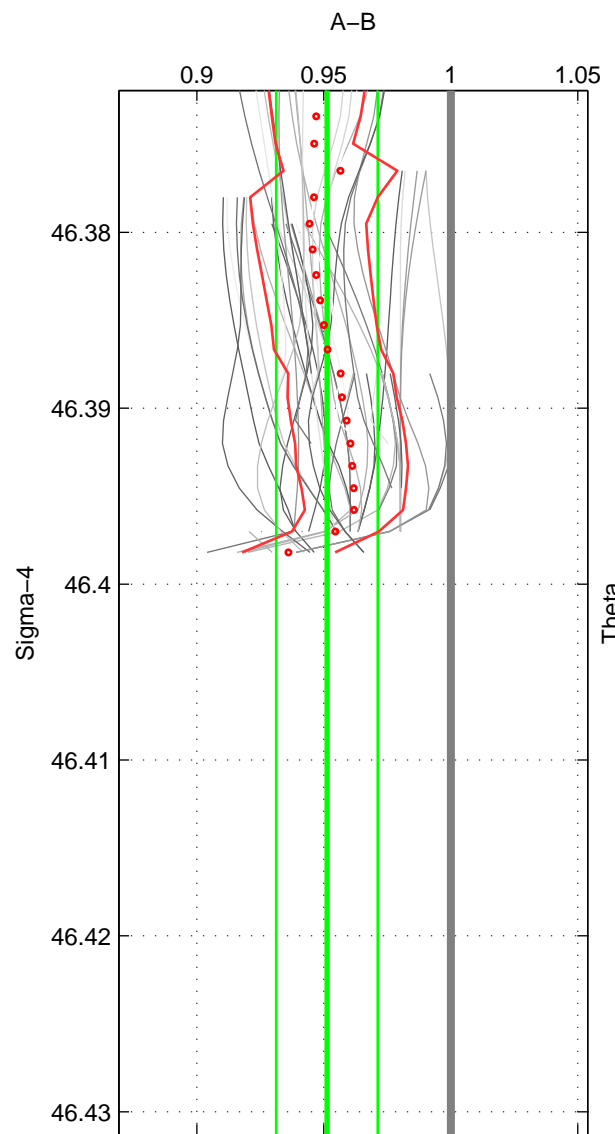

Cruise A (red). Date: Jul 1984 Cruisename: 1-06AQ19840719

Cruise B (blue). Date: Jun 2009 Cruisename: 83-58GS20090528

*** "Favourite" values are those of space 3.

	Offset	O.StDev	Ratio	R.Stdev	Rating
SIGMA:	-0.049	0.020	0.951	0.020	3
THETA:	-0.045	0.022	0.955	0.022	3
DEPTH:	-0.056	0.012	0.944	0.011	4
FAV.:	-0.056	0.012	0.944	0.011	4

Profiles of A: 7
 Profiles of B: 12
 Diff profs : 54
 WMoffset (A-B): -0.049344
 WMoffset stdev: 0.020459
 WMratio (A/B): 0.95125
 WMratio stdev: 0.020014

Quality (1-5): 3

Profiles of A: 7
 Profiles of B: 12
 Diff profs : 43
 WMoffset (A-B): -0.045169
 WMoffset stdev: 0.02196
 WMratio (A/B): 0.95531
 WMratio stdev: 0.021573

Quality (1-5): 3

Profiles of A: 7
 Profiles of B: 12
 Diff profs : 62
 WMoffset (A-B): -0.056457
 WMoffset stdev: 0.011981
 WMratio (A/B): 0.9437
 WMratio stdev: 0.011267

Quality (1-5): 4