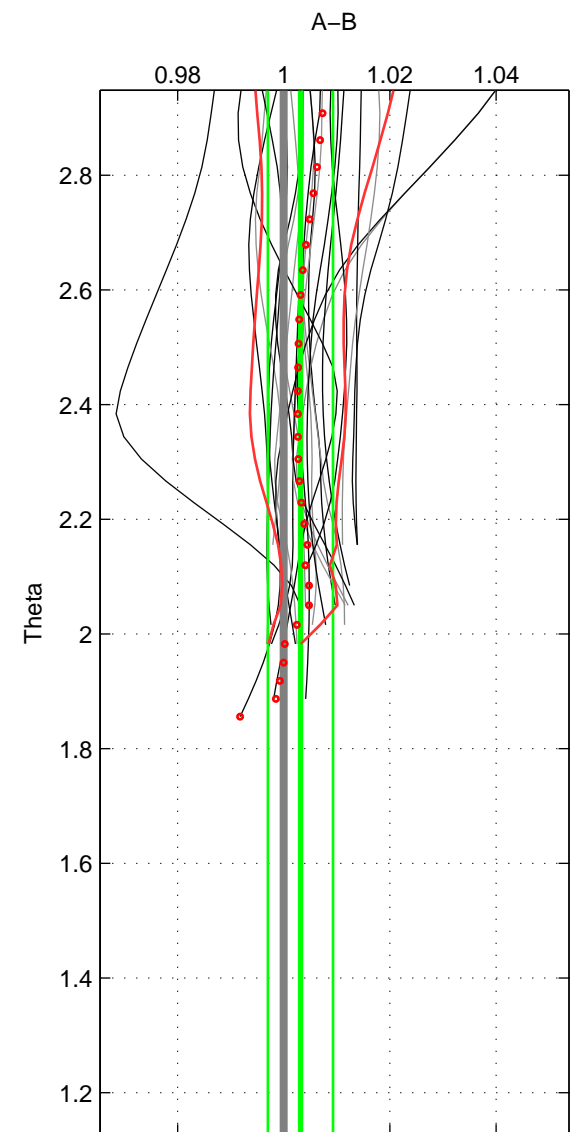

Cruise A (red). Date: Oct 2006 Cruisename: 713-49UP20061021

Cruise B (blue). Date: Feb 2008 Cruisename: 717-49UP20080122

*** "Favourite" values are means of spaces 1 2.

	Offset	O.StDev	Ratio	R.Stdev	Rating
SIGMA:	0.009	0.019	1.003	0.007	5
THETA:	0.009	0.017	1.003	0.006	5
DEPTH:	0.012	0.003	1.004	0.001	3
FAV.:	0.009	0.018	1.003	0.007	5

Profiles of A: 15
 Profiles of B: 17
 Diff profs : 23
 WMoffset (A-B): 0.0090458
 WMoffset stdev: 0.019403
 WMratio (A/B): 1.0033
 WMratio stdev: 0.0071143

Quality (1-5): 5

Profiles of A: 15
 Profiles of B: 17
 Diff profs : 23
 WMoffset (A-B): 0.0086522
 WMoffset stdev: 0.016739
 WMratio (A/B): 1.0032
 WMratio stdev: 0.0061319

Quality (1-5): 5

Profiles of A: 15
 Profiles of B: 17
 Diff profs : 23
 WMoffset (A-B): 0.012146
 WMoffset stdev: 0.0027085
 WMratio (A/B): 1.0045
 WMratio stdev: 0.00093003

Quality (1-5): 3

Please note that statistics are bad.