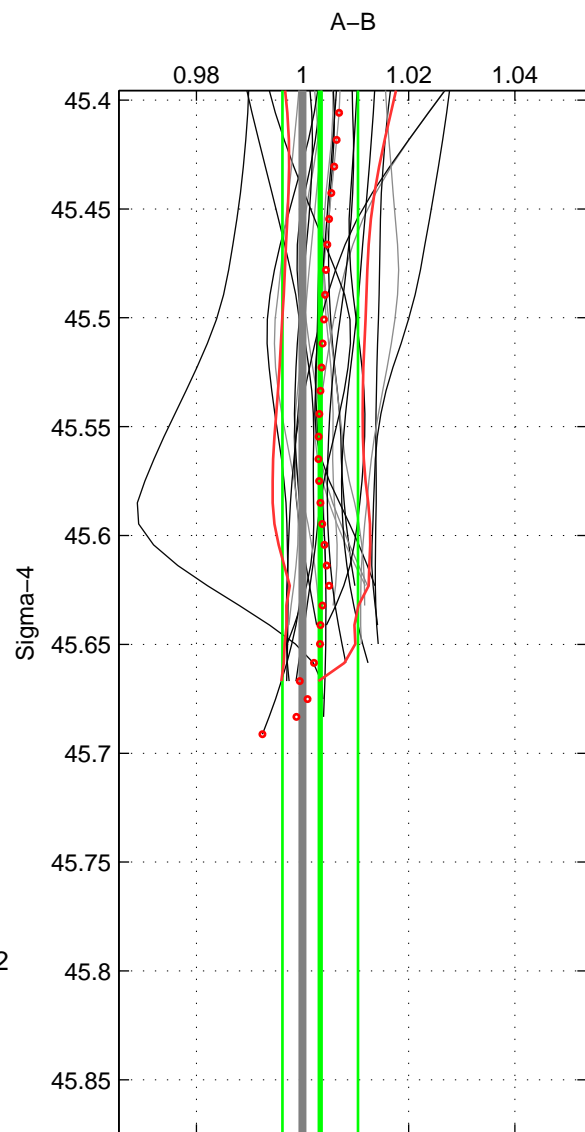

Cruise A (red). Date: Oct 2006 Cruisename: 713-49UP20061021

Cruise B (blue). Date: Feb 2008 Cruisename: 717-49UP20080122

*** "Favourite" values are means of spaces 1 2.

	Offset	O.StDev	Ratio	R.Stdev	Rating
SIGMA:	0.009	0.019	1.003	0.007	5
THETA:	0.009	0.017	1.003	0.006	5
DEPTH:	0.012	0.003	1.004	0.001	3
FAV.:	0.009	0.018	1.003	0.007	5

Profiles of A: 15
 Profiles of B: 17
 Diff profs : 23
 WMoffset (A-B): 0.0090458
 WMoffset stdev: 0.019403
 WMratio (A/B): 1.0033
 WMratio stdev: 0.0071143

Quality (1-5): 5

Profiles of A: 15
 Profiles of B: 17
 Diff profs : 23
 WMoffset (A-B): 0.0086522
 WMoffset stdev: 0.016739
 WMratio (A/B): 1.0032
 WMratio stdev: 0.0061319

Quality (1-5): 5

Profiles of A: 15
 Profiles of B: 17
 Diff profs : 23
 WMoffset (A-B): 0.012146
 WMoffset stdev: 0.0027085
 WMratio (A/B): 1.0045
 WMratio stdev: 0.00093003

Quality (1-5): 3

Please note that statistics are bad.