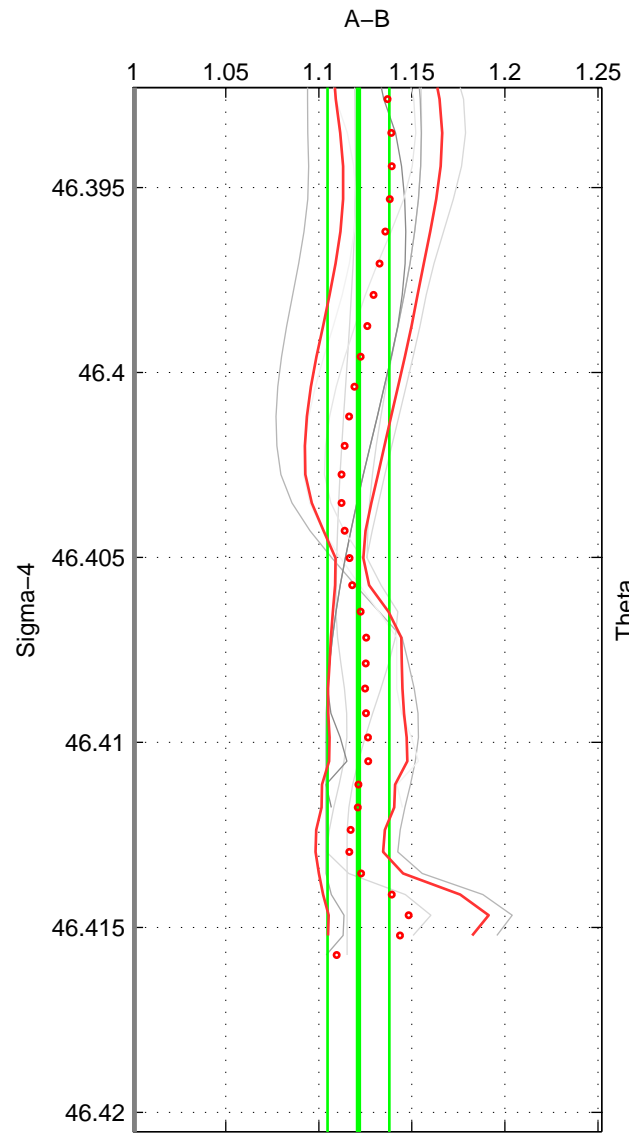

Cruise A (red). Date: Sep 1991 Cruisename: 106-77DN19910726

Cruise B (blue). Date: Sep 1980 Cruisename: 111-77YM19800811

*** "Favourite" values are means of spaces 1 2 3.

	Offset	O.StDev	Ratio	R.Stdev	Rating
SIGMA:	0.105	0.014	1.121	0.017	2
THETA:	0.109	0.011	1.125	0.013	2
DEPTH:	0.098	0.009	1.112	0.011	2
FAV.:	0.104	0.011	1.120	0.014	2

Profiles of A: 5
 Profiles of B: 2
 Diff profs : 8
 WMoffset (A-B): 0.10515
 WMoffset stdev: 0.013781
 WMratio (A/B): 1.1213
 WMratio stdev: 0.01663

Quality (1-5): 2

Profiles of A: 5
 Profiles of B: 2
 Diff profs : 8
 WMoffset (A-B): 0.10899
 WMoffset stdev: 0.010671
 WMratio (A/B): 1.1252
 WMratio stdev: 0.013045

Quality (1-5): 2

Profiles of A: 5
 Profiles of B: 2
 Diff profs : 8
 WMoffset (A-B): 0.0981
 WMoffset stdev: 0.0093655
 WMratio (A/B): 1.1121
 WMratio stdev: 0.01144

Quality (1-5): 2