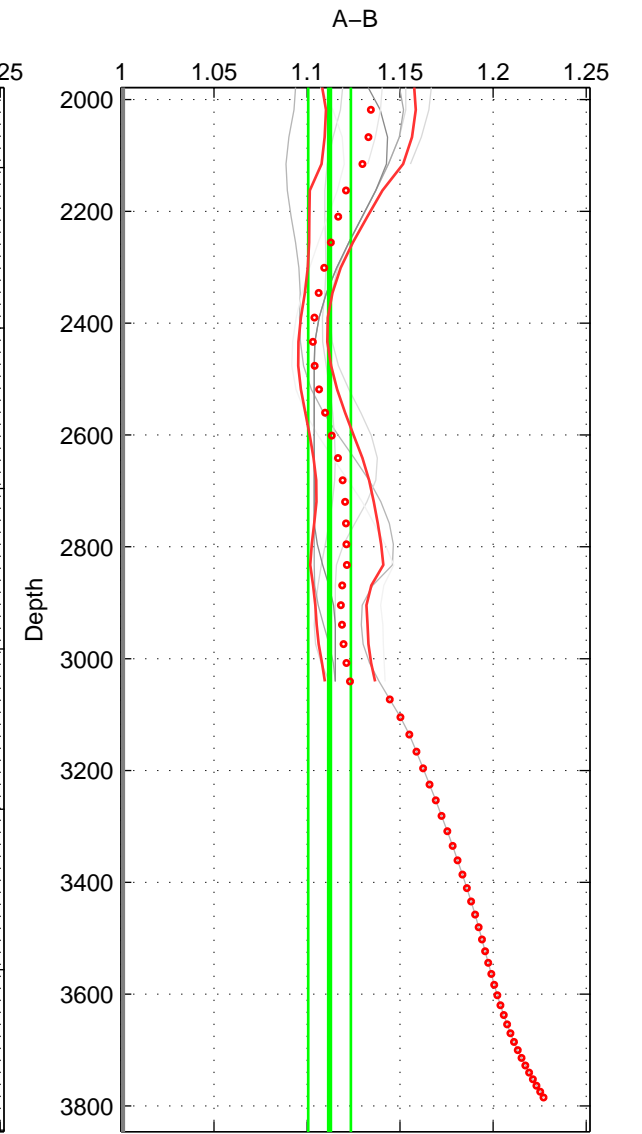

Cruise A (red). Date: Sep 1991 Cruisename: 106-77DN19910726

Cruise B (blue). Date: Sep 1980 Cruisename: 111-77YM19800811

*** "Favourite" values are means of spaces 1 2 3.

	Offset	O.StDev	Ratio	R.Stdev	Rating
SIGMA:	0.105	0.014	1.121	0.017	2
THETA:	0.109	0.011	1.125	0.013	2
DEPTH:	0.098	0.009	1.112	0.011	2
FAV.:	0.104	0.011	1.120	0.014	2

Profiles of A: 5
 Profiles of B: 2
 Diff profs : 8
 WMoffset (A-B): 0.10515
 WMoffset stdev: 0.013781
 WMratio (A/B): 1.1213
 WMratio stdev: 0.01663

Quality (1-5): 2

Profiles of A: 5
 Profiles of B: 2
 Diff profs : 8
 WMoffset (A-B): 0.10899
 WMoffset stdev: 0.010671
 WMratio (A/B): 1.1252
 WMratio stdev: 0.013045

Quality (1-5): 2

Profiles of A: 5
 Profiles of B: 2
 Diff profs : 8
 WMoffset (A-B): 0.0981
 WMoffset stdev: 0.0093655
 WMratio (A/B): 1.1121
 WMratio stdev: 0.01144

Quality (1-5): 2