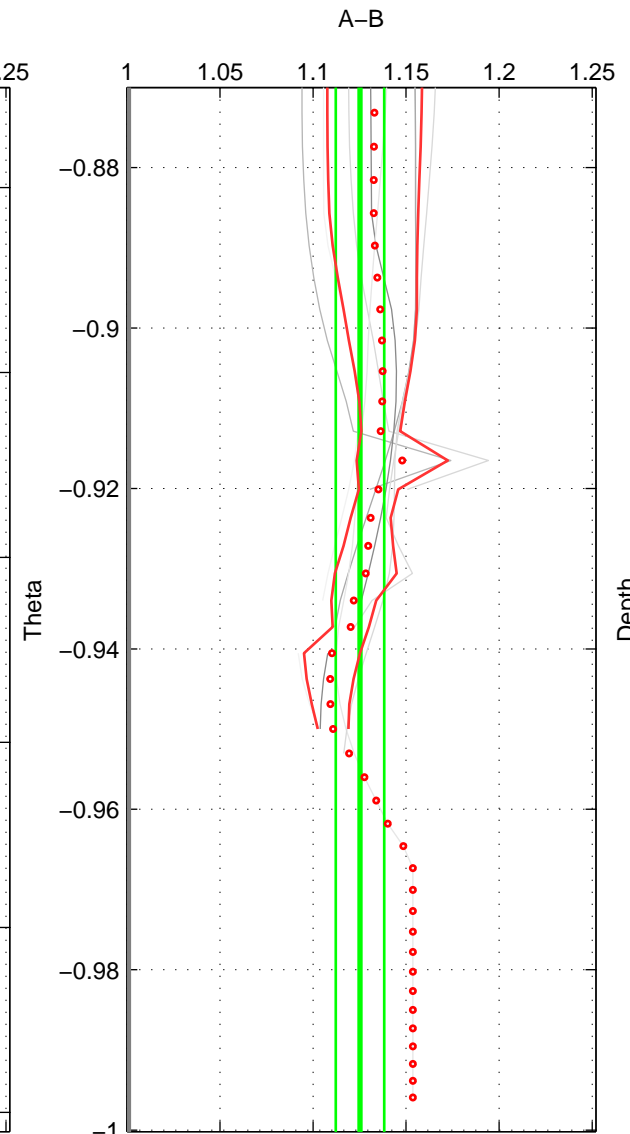

Cruise A (red). Date: Sep 1991 Cruisename: 106-77DN19910726

Cruise B (blue). Date: Sep 1980 Cruisename: 111-77YM19800811

*** "Favourite" values are means of spaces 1 2 3.

	Offset	O.StDev	Ratio	R.Stdev	Rating
SIGMA:	0.105	0.014	1.121	0.017	2
THETA:	0.109	0.011	1.125	0.013	2
DEPTH:	0.098	0.009	1.112	0.011	2
FAV.:	0.104	0.011	1.120	0.014	2

Profiles of A: 5
 Profiles of B: 2
 Diff profs : 8
 WMoffset (A-B): 0.10515
 WMoffset stdev: 0.013781
 WMratio (A/B): 1.1213
 WMratio stdev: 0.01663

Quality (1-5): 2

Profiles of A: 5
 Profiles of B: 2
 Diff profs : 8
 WMoffset (A-B): 0.10899
 WMoffset stdev: 0.010671
 WMratio (A/B): 1.1252
 WMratio stdev: 0.013045

Quality (1-5): 2

Profiles of A: 5
 Profiles of B: 2
 Diff profs : 8
 WMoffset (A-B): 0.0981
 WMoffset stdev: 0.0093655
 WMratio (A/B): 1.1121
 WMratio stdev: 0.01144

Quality (1-5): 2