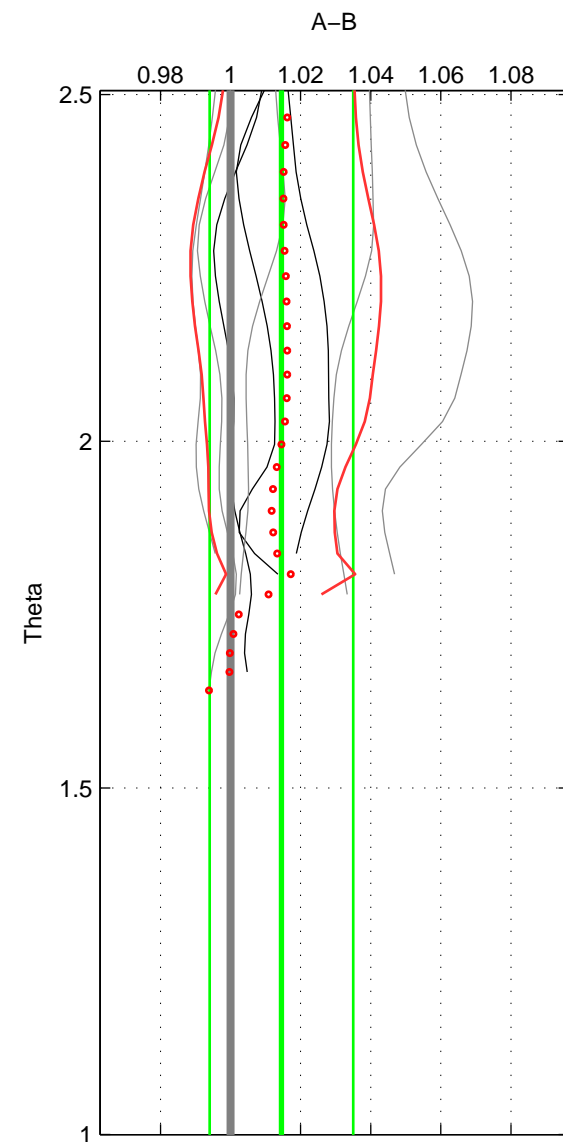

Cruise A (red). Date: Oct 2000 Cruisename: 555-49HG20000912
 Cruise B (blue). Date: Jun 1997 Cruisename: 681-49UP19970530

*** "Favourite" values are means of spaces 1 2.

	Offset	O.StDev	Ratio	R.Stdev	Rating
SIGMA:	0.037	0.070	1.012	0.023	4
THETA:	0.044	0.061	1.015	0.020	4
DEPTH:	0.050	0.006	1.017	0.002	3
FAV.:	0.040	0.066	1.013	0.022	4

Profiles of A: 10
 Profiles of B: 6
 Diff profs : 8
 WMoffset (A-B): 0.036638
 WMoffset stdev: 0.069741
 WMratio (A/B): 1.0123
 WMratio stdev: 0.023283

Quality (1-5): 4

Profiles of A: 10
 Profiles of B: 6
 Diff profs : 8
 WMoffset (A-B): 0.04352
 WMoffset stdev: 0.061429
 WMratio (A/B): 1.0145
 WMratio stdev: 0.02048

Quality (1-5): 4

Profiles of A: 10
 Profiles of B: 6
 Diff profs : 8
 WMoffset (A-B): 0.049958
 WMoffset stdev: 0.0063953
 WMratio (A/B): 1.0167
 WMratio stdev: 0.0019359

Quality (1-5): 3

Please note that statistics are bad.