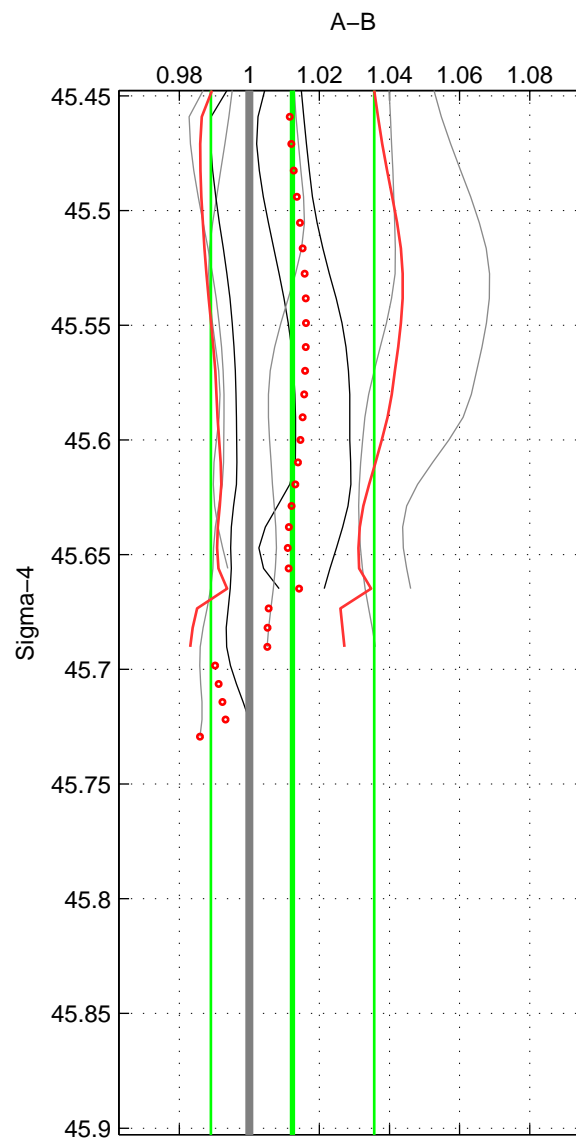

Cruise A (red). Date: Oct 2000 Cruisename: 555-49HG20000912
 Cruise B (blue). Date: Jun 1997 Cruisename: 681-49UP19970530

*** "Favourite" values are means of spaces 1 2.

	Offset	O.StDev	Ratio	R.Stdev	Rating
SIGMA:	0.037	0.070	1.012	0.023	4
THETA:	0.044	0.061	1.015	0.020	4
DEPTH:	0.050	0.006	1.017	0.002	3
FAV.:	0.040	0.066	1.013	0.022	4

Profiles of A: 10
 Profiles of B: 6
 Diff profs : 8
 WMoffset (A-B): 0.036638
 WMoffset stdev: 0.069741
 WMratio (A/B): 1.0123
 WMratio stdev: 0.023283

Quality (1-5): 4

Profiles of A: 10
 Profiles of B: 6
 Diff profs : 8
 WMoffset (A-B): 0.04352
 WMoffset stdev: 0.061429
 WMratio (A/B): 1.0145
 WMratio stdev: 0.02048

Quality (1-5): 4

Profiles of A: 10
 Profiles of B: 6
 Diff profs : 8
 WMoffset (A-B): 0.049958
 WMoffset stdev: 0.0063953
 WMratio (A/B): 1.0167
 WMratio stdev: 0.0019359

Quality (1-5): 3

Please note that statistics are bad.