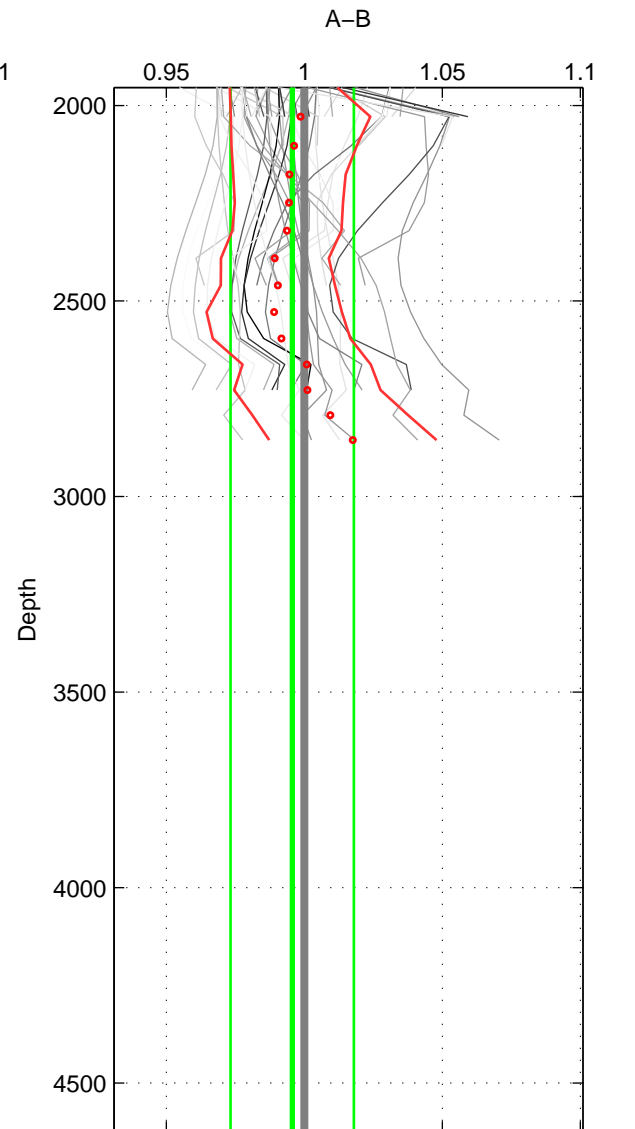

Cruise A (red). Date: Apr 1995 Cruisename: 320-74JC19950320
 Cruise B (blue). Date: Apr 2010 Cruisename: 321-74JC20100319

*** "Favourite" values are means of spaces 1 2 3.

	Offset	O.StDev	Ratio	R.Stdev	Rating
SIGMA:	-0.007	0.039	0.997	0.017	3
THETA:	-0.007	0.041	0.997	0.019	3
DEPTH:	-0.010	0.050	0.996	0.022	3
FAV. :	-0.008	0.043	0.996	0.019	3

Profiles of A: 12
 Profiles of B: 8
 Diff profs : 68
 WMoffset (A-B): -0.0073731
 WMoffset stdev: 0.038875
 WMratio (A/B): 0.99668
 WMratio stdev: 0.017479

Quality (1-5): 3

Profiles of A: 12
 Profiles of B: 8
 Diff profs : 68
 WMoffset (A-B): -0.0069553
 WMoffset stdev: 0.041372
 WMratio (A/B): 0.99687
 WMratio stdev: 0.018565

Quality (1-5): 3

Profiles of A: 12
 Profiles of B: 8
 Diff profs : 68
 WMoffset (A-B): -0.0097863
 WMoffset stdev: 0.049715
 WMratio (A/B): 0.99563
 WMratio stdev: 0.022309

Quality (1-5): 3