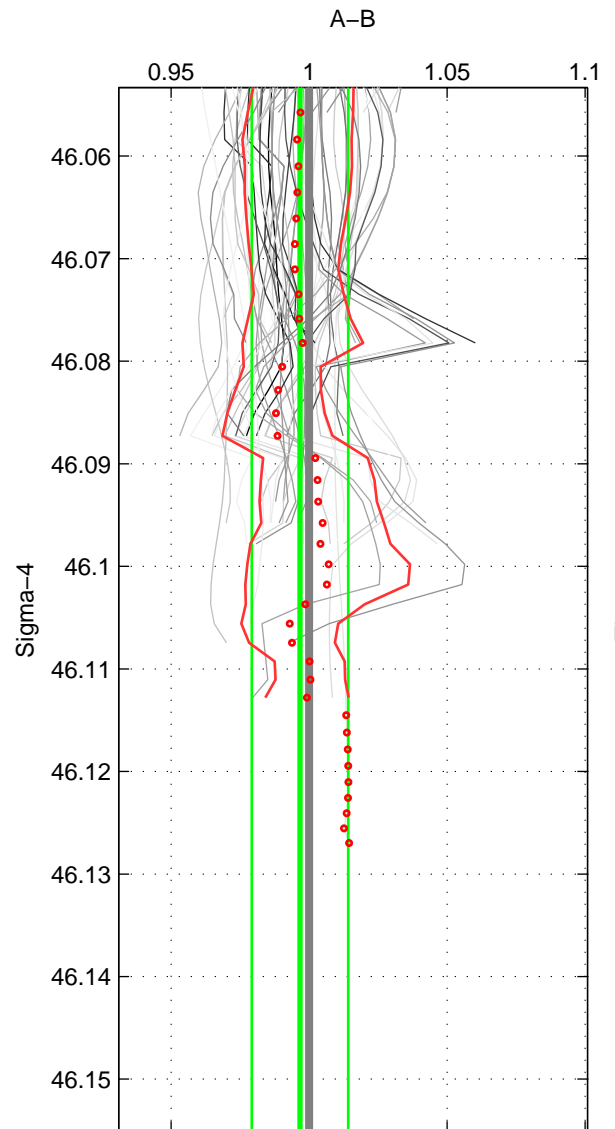

Cruise A (red). Date: Apr 1995 Cruisename: 320-74JC19950320
 Cruise B (blue). Date: Apr 2010 Cruisename: 321-74JC20100319

*** "Favourite" values are means of spaces 1 2 3.

	Offset	O.StDev	Ratio	R.Stdev	Rating
SIGMA:	-0.007	0.039	0.997	0.017	3
THETA:	-0.007	0.041	0.997	0.019	3
DEPTH:	-0.010	0.050	0.996	0.022	3
FAV. :	-0.008	0.043	0.996	0.019	3

Profiles of A: 12
 Profiles of B: 8
 Diff profs : 68
 WMoffset (A-B): -0.0073731
 WMoffset stdev: 0.038875
 WMratio (A/B): 0.99668
 WMratio stdev: 0.017479

Quality (1-5): 3

Profiles of A: 12
 Profiles of B: 8
 Diff profs : 68
 WMoffset (A-B): -0.0069553
 WMoffset stdev: 0.041372
 WMratio (A/B): 0.99687
 WMratio stdev: 0.018565

Quality (1-5): 3

Profiles of A: 12
 Profiles of B: 8
 Diff profs : 68
 WMoffset (A-B): -0.0097863
 WMoffset stdev: 0.049715
 WMratio (A/B): 0.99563
 WMratio stdev: 0.022309

Quality (1-5): 3