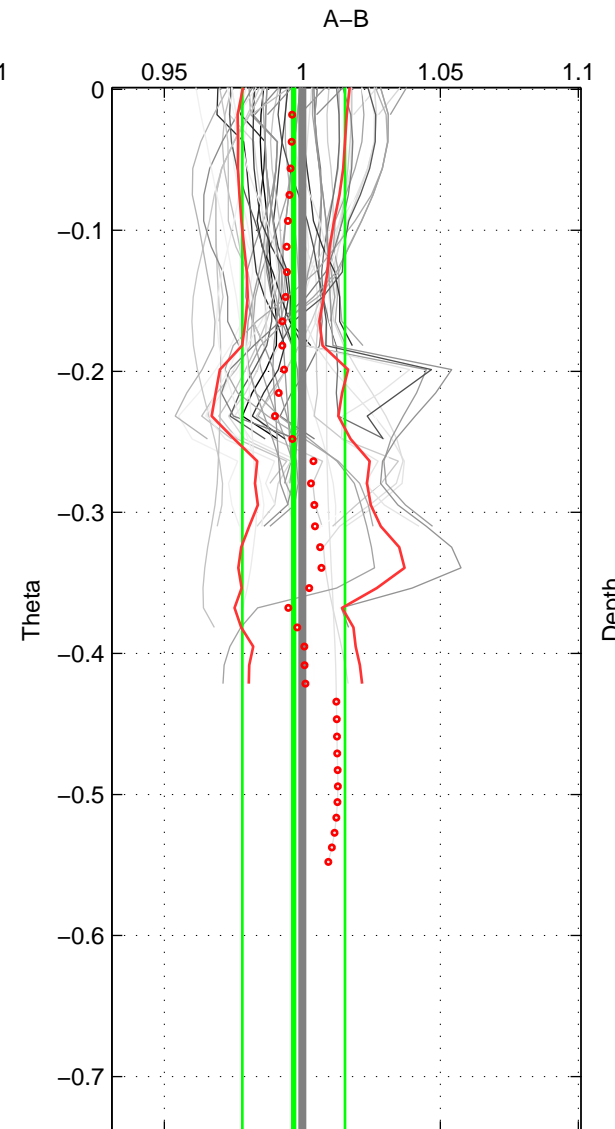

Cruise A (red). Date: Apr 1995 Cruisename: 320-74JC19950320
 Cruise B (blue). Date: Apr 2010 Cruisename: 321-74JC20100319

*** "Favourite" values are means of spaces 1 2 3.

	Offset	O.StDev	Ratio	R.Stdev	Rating
SIGMA:	-0.007	0.039	0.997	0.017	3
THETA:	-0.007	0.041	0.997	0.019	3
DEPTH:	-0.010	0.050	0.996	0.022	3
FAV. :	-0.008	0.043	0.996	0.019	3

Profiles of A: 12
 Profiles of B: 8
 Diff profs : 68
 WMoffset (A-B): -0.0073731
 WMoffset stdev: 0.038875
 WMratio (A/B): 0.99668
 WMratio stdev: 0.017479

Quality (1-5): 3

Profiles of A: 12
 Profiles of B: 8
 Diff profs : 68
 WMoffset (A-B): -0.0069553
 WMoffset stdev: 0.041372
 WMratio (A/B): 0.99687
 WMratio stdev: 0.018565

Quality (1-5): 3

Profiles of A: 12
 Profiles of B: 8
 Diff profs : 68
 WMoffset (A-B): -0.0097863
 WMoffset stdev: 0.049715
 WMratio (A/B): 0.99563
 WMratio stdev: 0.022309

Quality (1-5): 3