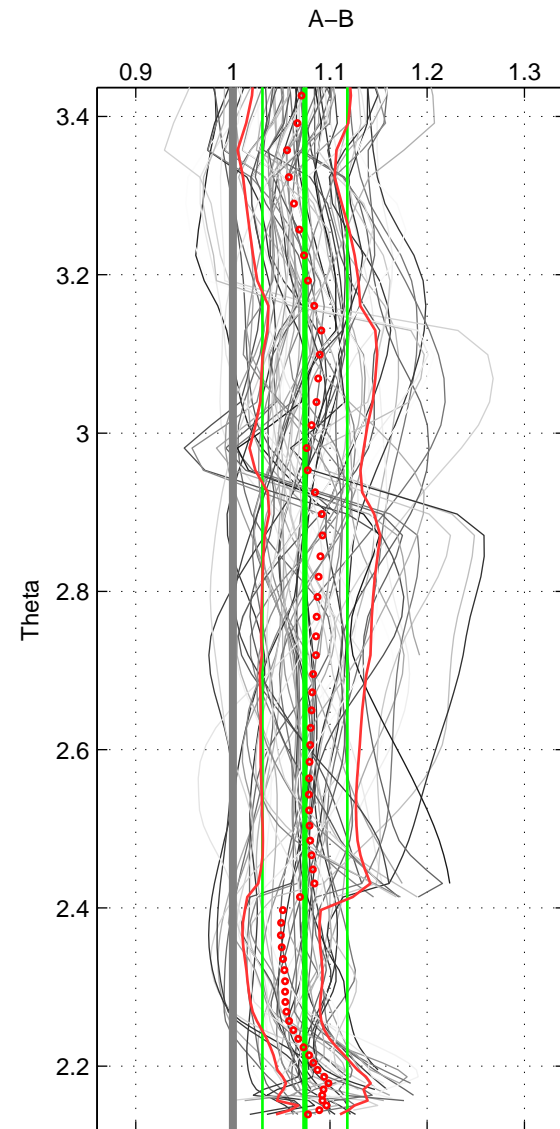

Cruise A (red). Date: Jul 1990 Cruisename: 295-64TR19900701

Cruise B (blue). Date: May 1998 Cruisename: 315-74DI19980423

\*\*\* "Favourite" values are means of spaces 1 2 3.

	Offset	O.StDev	Ratio	R.Stdev	Rating
SIGMA:	0.085	0.054	1.070	0.046	5
THETA:	0.092	0.053	1.074	0.044	5
DEPTH:	0.084	0.051	1.064	0.039	5
FAV.:	0.087	0.053	1.070	0.043	5

Profiles of A: 9  
 Profiles of B: 12  
 Diff profs : 70  
 WMoffset (A-B): 0.085183  
 WMoffset stdev: 0.053862  
 WMratio (A/B): 1.0705  
 WMratio stdev: 0.045599

Quality (1-5): 5

Profiles of A: 9  
 Profiles of B: 12  
 Diff profs : 70  
 WMoffset (A-B): 0.092318  
 WMoffset stdev: 0.052951  
 WMratio (A/B): 1.0741  
 WMratio stdev: 0.043743

Quality (1-5): 5

Profiles of A: 9  
 Profiles of B: 12  
 Diff profs : 70  
 WMoffset (A-B): 0.084161  
 WMoffset stdev: 0.051323  
 WMratio (A/B): 1.0645  
 WMratio stdev: 0.039456

Quality (1-5): 5