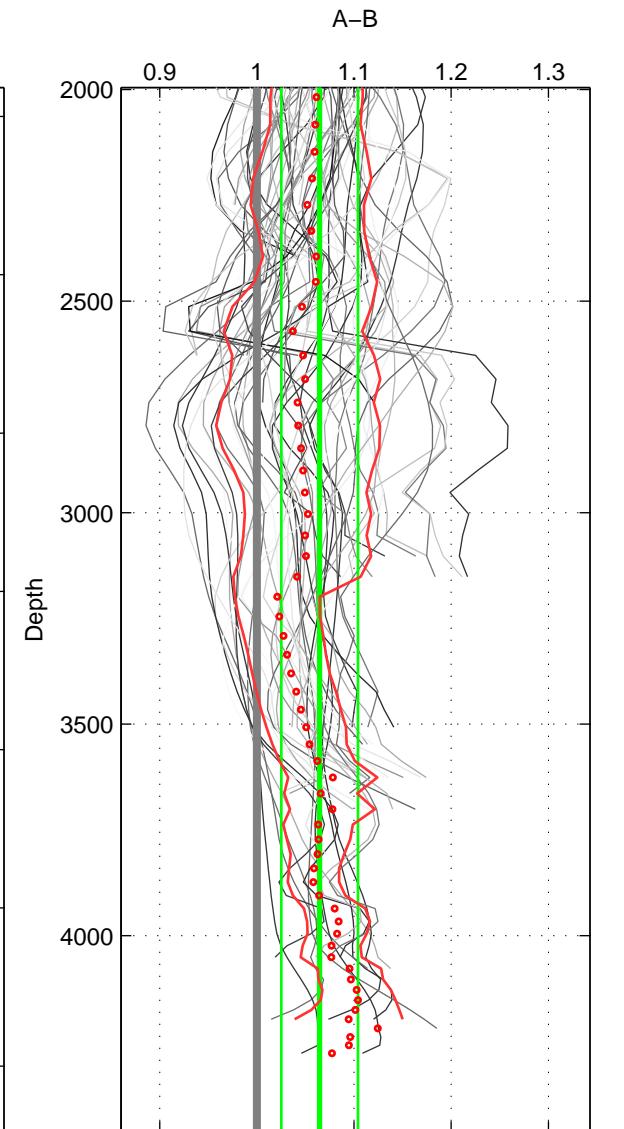

Cruise A (red). Date: Jul 1990 Cruisename: 295-64TR19900701

Cruise B (blue). Date: May 1998 Cruisename: 315-74DI19980423

\*\*\* "Favourite" values are means of spaces 1 2 3.

	Offset	O.StDev	Ratio	R.Stdev	Rating
SIGMA:	0.085	0.054	1.070	0.046	5
THETA:	0.092	0.053	1.074	0.044	5
DEPTH:	0.084	0.051	1.064	0.039	5
FAV.:	0.087	0.053	1.070	0.043	5

Profiles of A: 9  
 Profiles of B: 12  
 Diff profs : 70  
 WMoffset (A-B): 0.085183  
 WMoffset stdev: 0.053862  
 WMratio (A/B): 1.0705  
 WMratio stdev: 0.045599

Quality (1-5): 5

Profiles of A: 9  
 Profiles of B: 12  
 Diff profs : 70  
 WMoffset (A-B): 0.092318  
 WMoffset stdev: 0.052951  
 WMratio (A/B): 1.0741  
 WMratio stdev: 0.043743

Quality (1-5): 5

Profiles of A: 9  
 Profiles of B: 12  
 Diff profs : 70  
 WMoffset (A-B): 0.084161  
 WMoffset stdev: 0.051323  
 WMratio (A/B): 1.0645  
 WMratio stdev: 0.039456

Quality (1-5): 5