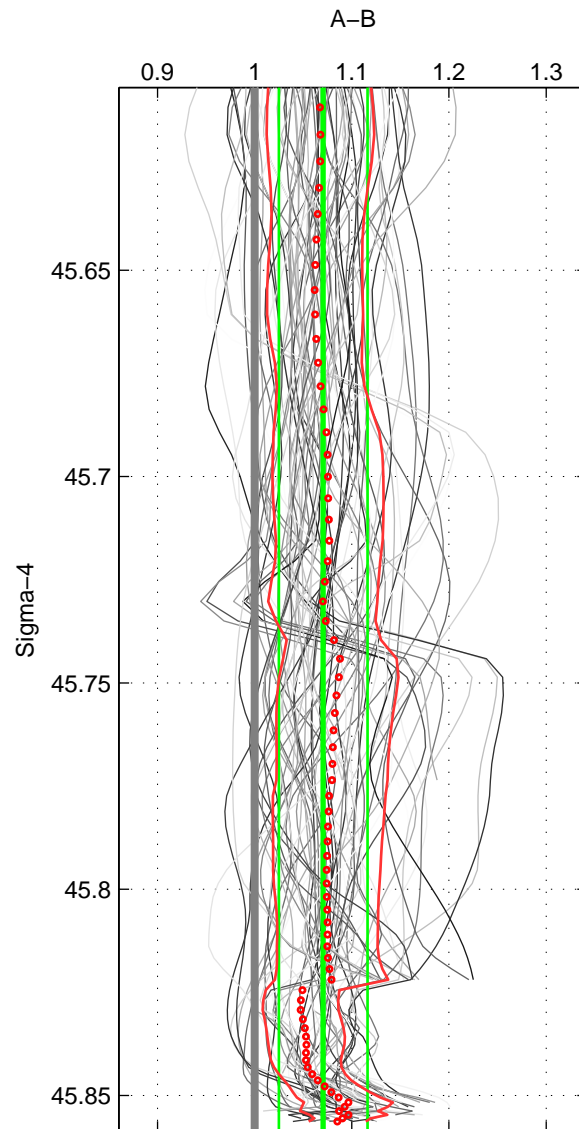

Cruise A (red). Date: Jul 1990 Cruisename: 295-64TR19900701

Cruise B (blue). Date: May 1998 Cruisename: 315-74DI19980423

\*\*\* "Favourite" values are means of spaces 1 2 3.

	Offset	O.StDev	Ratio	R.Stdev	Rating
SIGMA:	0.085	0.054	1.070	0.046	5
THETA:	0.092	0.053	1.074	0.044	5
DEPTH:	0.084	0.051	1.064	0.039	5
FAV.:	0.087	0.053	1.070	0.043	5

Profiles of A: 9  
 Profiles of B: 12  
 Diff profs : 70  
 WMoffset (A-B): 0.085183  
 WMoffset stdev: 0.053862  
 WMratio (A/B): 1.0705  
 WMratio stdev: 0.045599

Quality (1-5): 5

Profiles of A: 9  
 Profiles of B: 12  
 Diff profs : 70  
 WMoffset (A-B): 0.092318  
 WMoffset stdev: 0.052951  
 WMratio (A/B): 1.0741  
 WMratio stdev: 0.043743

Quality (1-5): 5

Profiles of A: 9  
 Profiles of B: 12  
 Diff profs : 70  
 WMoffset (A-B): 0.084161  
 WMoffset stdev: 0.051323  
 WMratio (A/B): 1.0645  
 WMratio stdev: 0.039456

Quality (1-5): 5