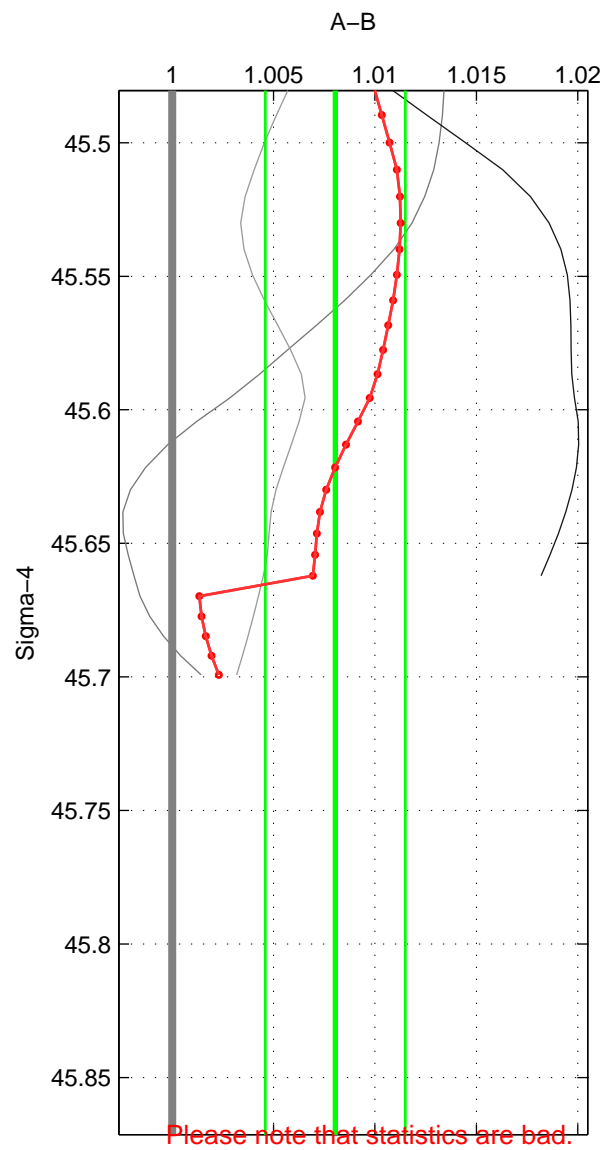

Cruise A (red). Date: Jun 1997 Cruisename: 681-49UP19970530

Cruise B (blue). Date: May 2003 Cruisename: 699-49UP20030425

*** "Favourite" values are means of spaces 1 2 3.

	Offset	O.StDev	Ratio	R.Stdev	Rating
SIGMA:	0.024	0.011	1.008	0.003	2
THETA:	0.025	0.013	1.008	0.004	2
DEPTH:	0.035	0.002	1.012	0.001	2
FAV.:	0.028	0.008	1.009	0.003	2

Profiles of A: 2
 Profiles of B: 6
 Diff profs : 3
 WMoffset (A-B): 0.024046
 WMoffset stdev: 0.010537
 WMratio (A/B): 1.008
 WMratio stdev: 0.0034487

Quality (1-5): 2

Profiles of A: 2
 Profiles of B: 6
 Diff profs : 3
 WMoffset (A-B): 0.025332
 WMoffset stdev: 0.012779
 WMratio (A/B): 1.0085
 WMratio stdev: 0.0041795

Quality (1-5): 2

Profiles of A: 2
 Profiles of B: 6
 Diff profs : 3
 WMoffset (A-B): 0.035137
 WMoffset stdev: 0.0015457
 WMratio (A/B): 1.0119
 WMratio stdev: 0.00060593

Quality (1-5): 2