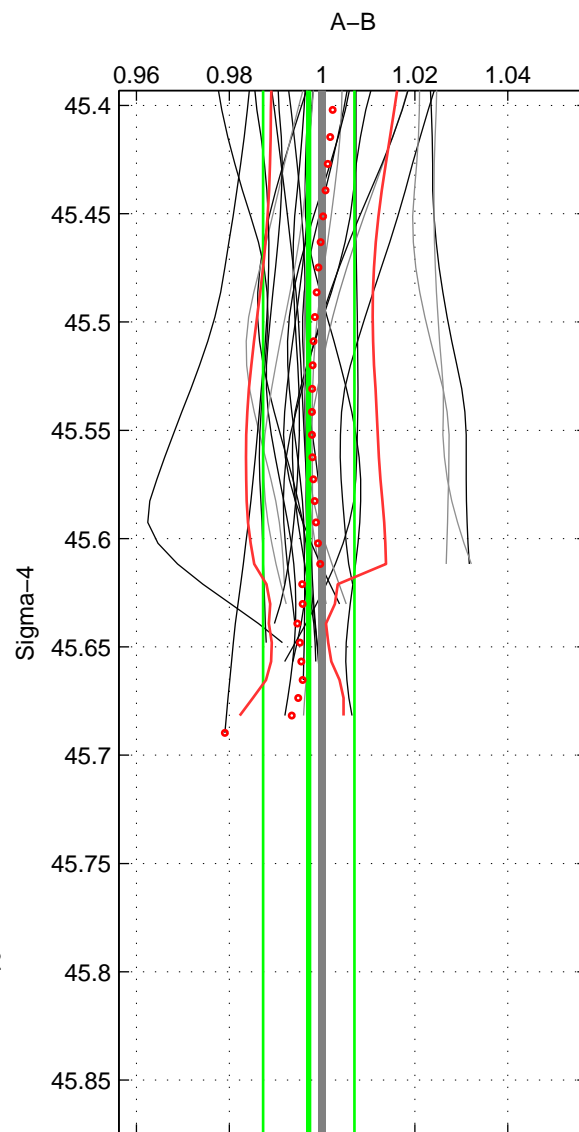

Cruise A (red). Date: Jul 2003 Cruisename: 701-49UP20030714

Cruise B (blue). Date: Feb 2008 Cruisename: 717-49UP20080122

*** "Favourite" values are means of spaces 1 2.

	Offset	O.StDev	Ratio	R.Stdev	Rating
SIGMA:	-0.008	0.027	0.997	0.010	5
THETA:	-0.004	0.031	0.998	0.011	5
DEPTH:	-0.002	0.003	0.999	0.001	3
FAV.:	-0.006	0.029	0.998	0.010	5

Profiles of A: 17
 Profiles of B: 20
 Diff profs : 24
 WMoffset (A-B): -0.0080733
 WMoffset stdev: 0.027164
 WMratio (A/B): 0.99712
 WMratio stdev: 0.0098571

Quality (1-5): 5

Profiles of A: 17
 Profiles of B: 20
 Diff profs : 24
 WMoffset (A-B): -0.0044786
 WMoffset stdev: 0.03097
 WMratio (A/B): 0.99842
 WMratio stdev: 0.011134

Quality (1-5): 5

Profiles of A: 17
 Profiles of B: 20
 Diff profs : 24
 WMoffset (A-B): -0.0018668
 WMoffset stdev: 0.0033306
 WMratio (A/B): 0.99935
 WMratio stdev: 0.0012147

Quality (1-5): 3

Please note that statistics are bad.