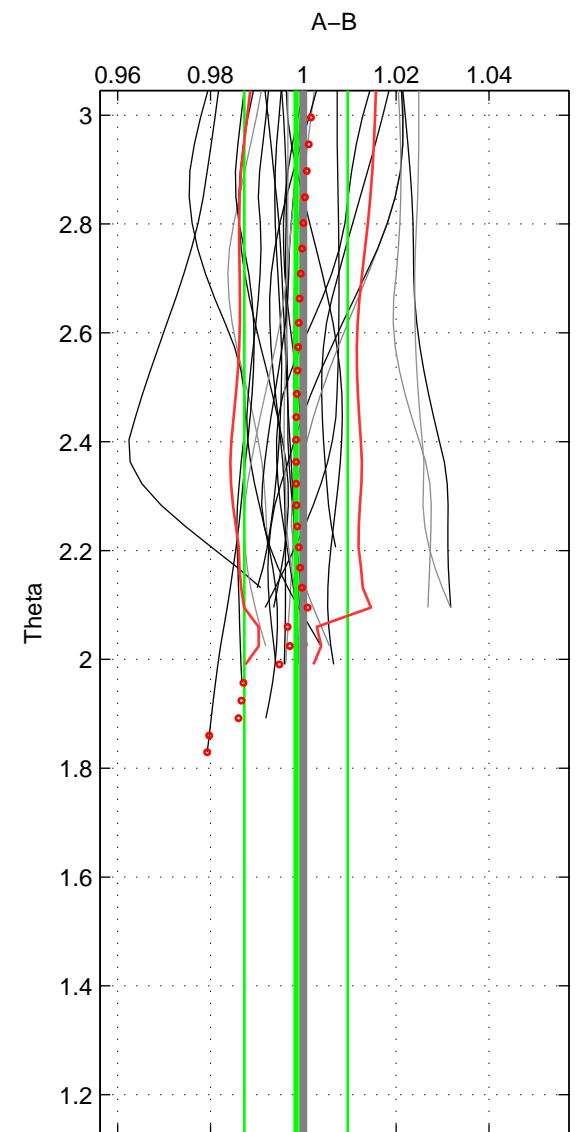

Cruise A (red). Date: Jul 2003 Cruisename: 701-49UP20030714

Cruise B (blue). Date: Feb 2008 Cruisename: 717-49UP20080122

*** "Favourite" values are means of spaces 1 2.

	Offset	O.StDev	Ratio	R.Stdev	Rating
SIGMA:	-0.008	0.027	0.997	0.010	5
THETA:	-0.004	0.031	0.998	0.011	5
DEPTH:	-0.002	0.003	0.999	0.001	3
FAV.:	-0.006	0.029	0.998	0.010	5

Profiles of A: 17
 Profiles of B: 20
 Diff profs : 24
 WMoffset (A-B): -0.0080733
 WMoffset stdev: 0.027164
 WMratio (A/B): 0.99712
 WMratio stdev: 0.0098571

Quality (1-5): 5

Profiles of A: 17
 Profiles of B: 20
 Diff profs : 24
 WMoffset (A-B): -0.0044786
 WMoffset stdev: 0.03097
 WMratio (A/B): 0.99842
 WMratio stdev: 0.011134

Quality (1-5): 5

Profiles of A: 17
 Profiles of B: 20
 Diff profs : 24
 WMoffset (A-B): -0.0018668
 WMoffset stdev: 0.0033306
 WMratio (A/B): 0.99935
 WMratio stdev: 0.0012147

Quality (1-5): 3

Please note that statistics are bad.