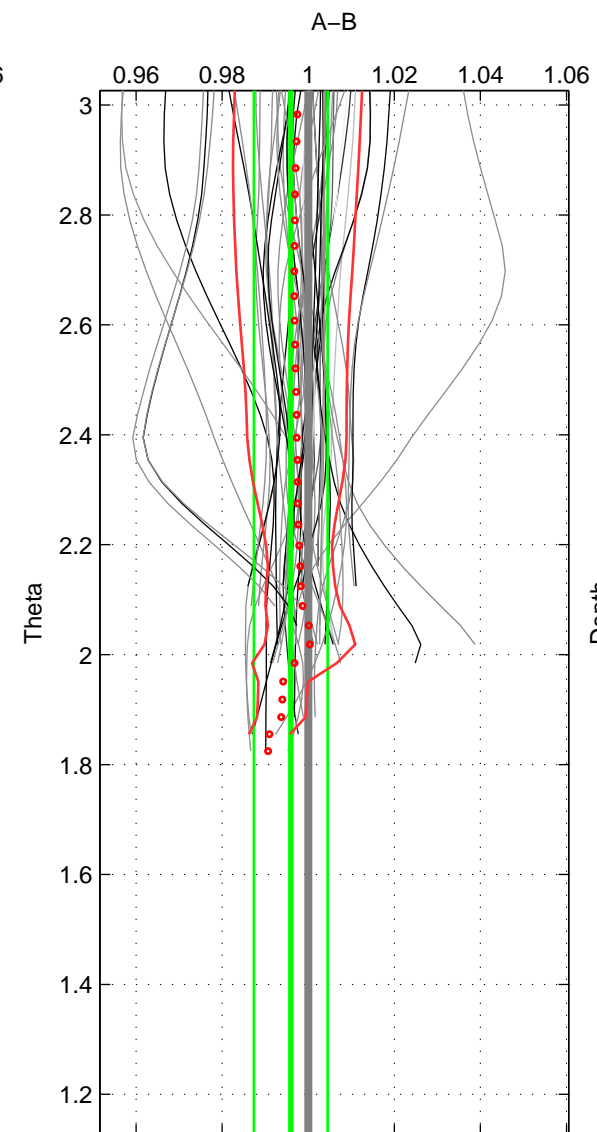

Cruise A (red). Date: Nov 2007 Cruisename: 675-49UF20071023

Cruise B (blue). Date: Feb 2008 Cruisename: 717-49UP20080122

\*\*\* "Favourite" values are means of spaces 1 2.

	Offset	O.StDev	Ratio	R.Stdev	Rating
SIGMA:	-0.012	0.021	0.996	0.008	5
THETA:	-0.011	0.024	0.996	0.009	5
DEPTH:	-0.010	0.002	0.997	0.001	3
FAV. :	-0.012	0.022	0.996	0.008	5

Profiles of A: 31  
 Profiles of B: 17  
 Diff profs : 50  
 WMoffset (A-B): -0.01239  
 WMoffset stdev: 0.021333  
 WMratio (A/B): 0.99553  
 WMratio stdev: 0.0077806

Quality (1-5): 5

Profiles of A: 31  
 Profiles of B: 17  
 Diff profs : 50  
 WMoffset (A-B): -0.011243  
 WMoffset stdev: 0.023576  
 WMratio (A/B): 0.99596  
 WMratio stdev: 0.0085724

Quality (1-5): 5

Profiles of A: 31  
 Profiles of B: 17  
 Diff profs : 50  
 WMoffset (A-B): -0.0095689  
 WMoffset stdev: 0.0022364  
 WMratio (A/B): 0.99658  
 WMratio stdev: 0.0007747

Quality (1-5): 3