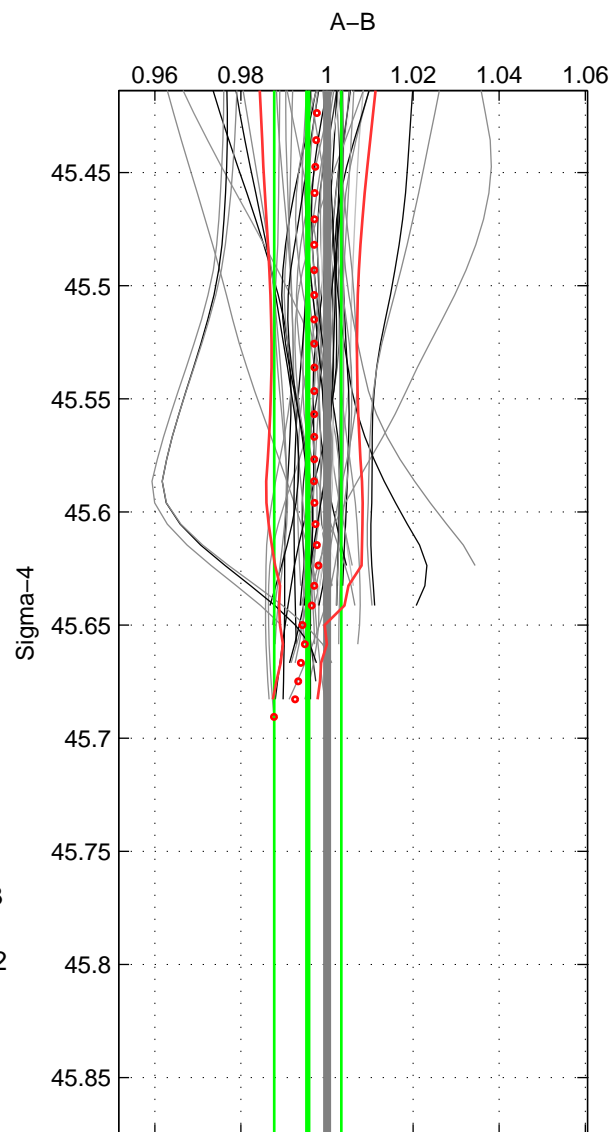

Cruise A (red). Date: Nov 2007 Cruisename: 675-49UF20071023

Cruise B (blue). Date: Feb 2008 Cruisename: 717-49UP20080122

\*\*\* "Favourite" values are means of spaces 1 2.

	Offset	O.StDev	Ratio	R.Stdev	Rating
SIGMA:	-0.012	0.021	0.996	0.008	5
THETA:	-0.011	0.024	0.996	0.009	5
DEPTH:	-0.010	0.002	0.997	0.001	3
FAV. :	-0.012	0.022	0.996	0.008	5

Profiles of A: 31  
 Profiles of B: 17  
 Diff profs : 50  
 WMoffset (A-B): -0.01239  
 WMoffset stdev: 0.021333  
 WMratio (A/B): 0.99553  
 WMratio stdev: 0.0077806

Quality (1-5): 5

Profiles of A: 31  
 Profiles of B: 17  
 Diff profs : 50  
 WMoffset (A-B): -0.011243  
 WMoffset stdev: 0.023576  
 WMratio (A/B): 0.99596  
 WMratio stdev: 0.0085724

Quality (1-5): 5

Profiles of A: 31  
 Profiles of B: 17  
 Diff profs : 50  
 WMoffset (A-B): -0.0095689  
 WMoffset stdev: 0.0022364  
 WMratio (A/B): 0.99658  
 WMratio stdev: 0.0007747

Quality (1-5): 3