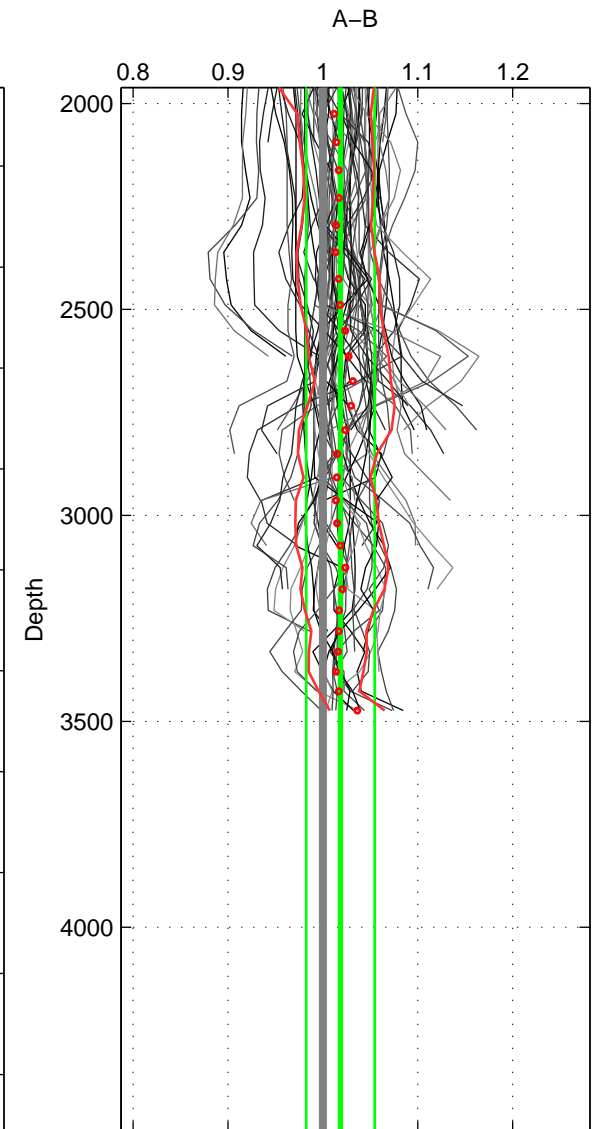

Cruise A (red). Date: Jun 2006 Cruisename: 197-18HU20060524

Cruise B (blue). Date: May 2007 Cruisename: 198-18HU20070510

*** "Favourite" values are means of spaces 1 2 3.

	Offset	O.StDev	Ratio	R.Stdev	Rating
SIGMA:	0.016	0.027	1.017	0.028	4
THETA:	0.019	0.029	1.019	0.031	4
DEPTH:	0.018	0.035	1.018	0.036	4
FAV.:	0.018	0.030	1.018	0.032	4

Profiles of A: 17
 Profiles of B: 21
 Diff profs : 74
 WMoffset (A-B): 0.015993
 WMoffset stdev: 0.026511
 WMratio (A/B): 1.0166
 WMratio stdev: 0.02807

Quality (1-5): 4

Profiles of A: 17
 Profiles of B: 21
 Diff profs : 74
 WMoffset (A-B): 0.01872
 WMoffset stdev: 0.029269
 WMratio (A/B): 1.0193
 WMratio stdev: 0.030819

Quality (1-5): 4

Profiles of A: 17
 Profiles of B: 21
 Diff profs : 74
 WMoffset (A-B): 0.017982
 WMoffset stdev: 0.034914
 WMratio (A/B): 1.0185
 WMratio stdev: 0.036038

Quality (1-5): 4