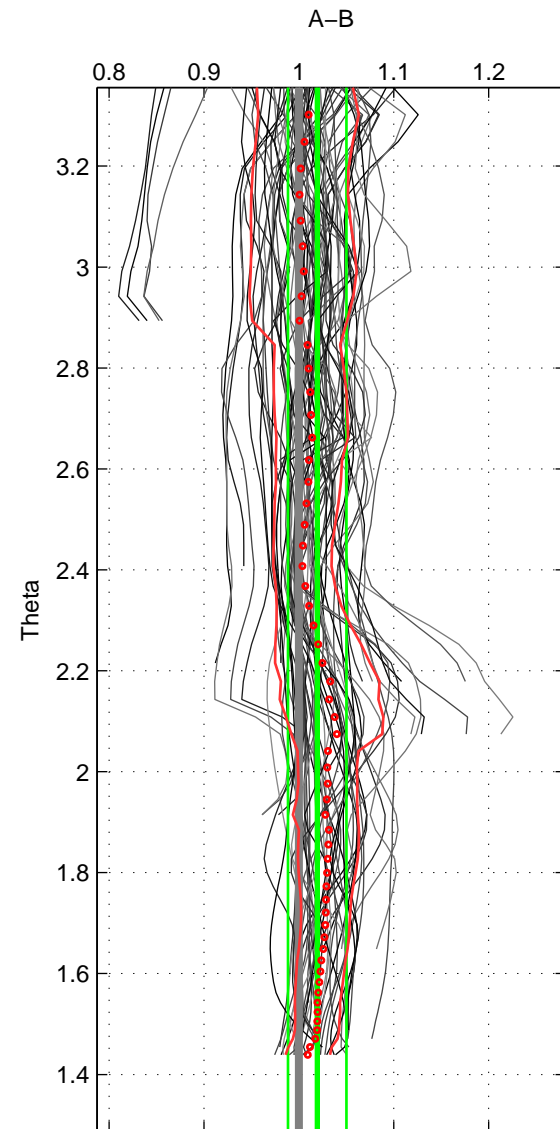

Cruise A (red). Date: Jun 2006 Cruisename: 197-18HU20060524

Cruise B (blue). Date: May 2007 Cruisename: 198-18HU20070510

*** "Favourite" values are means of spaces 1 2 3.

	Offset	O.StDev	Ratio	R.Stdev	Rating
SIGMA:	0.016	0.027	1.017	0.028	4
THETA:	0.019	0.029	1.019	0.031	4
DEPTH:	0.018	0.035	1.018	0.036	4
FAV.:	0.018	0.030	1.018	0.032	4

Profiles of A: 17
 Profiles of B: 21
 Diff profs : 74
 WMoffset (A-B): 0.015993
 WMoffset stdev: 0.026511
 WMratio (A/B): 1.0166
 WMratio stdev: 0.02807

Quality (1-5): 4

Profiles of A: 17
 Profiles of B: 21
 Diff profs : 74
 WMoffset (A-B): 0.01872
 WMoffset stdev: 0.029269
 WMratio (A/B): 1.0193
 WMratio stdev: 0.030819

Quality (1-5): 4

Profiles of A: 17
 Profiles of B: 21
 Diff profs : 74
 WMoffset (A-B): 0.017982
 WMoffset stdev: 0.034914
 WMratio (A/B): 1.0185
 WMratio stdev: 0.036038

Quality (1-5): 4