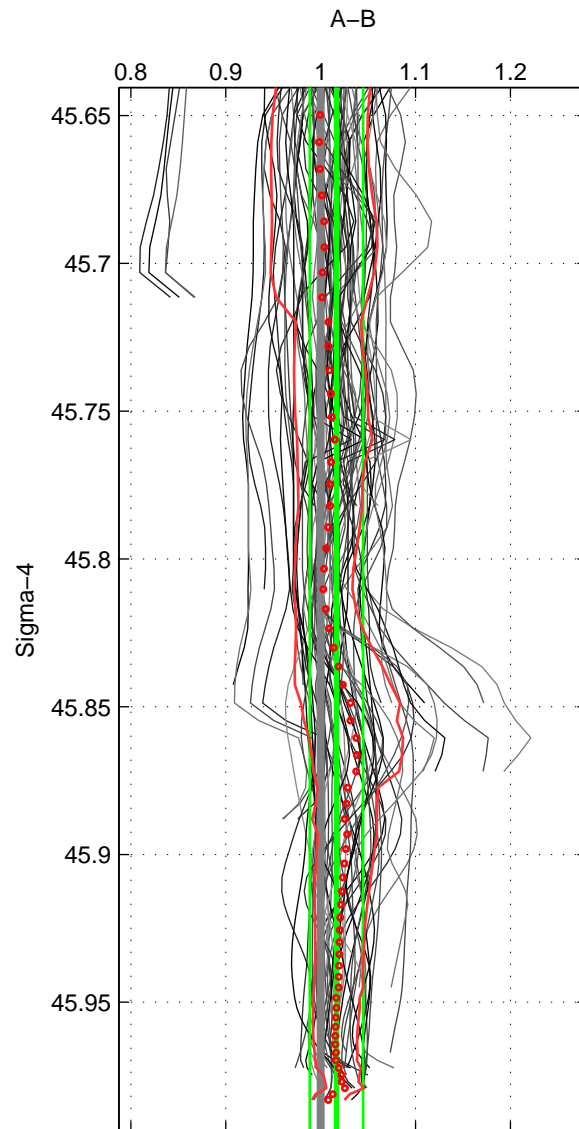

Cruise A (red). Date: Jun 2006 Cruisename: 197-18HU20060524

Cruise B (blue). Date: May 2007 Cruisename: 198-18HU20070510

*** "Favourite" values are means of spaces 1 2 3.

	Offset	O.StDev	Ratio	R.Stdev	Rating
SIGMA:	0.016	0.027	1.017	0.028	4
THETA:	0.019	0.029	1.019	0.031	4
DEPTH:	0.018	0.035	1.018	0.036	4
FAV.:	0.018	0.030	1.018	0.032	4

Profiles of A: 17
 Profiles of B: 21
 Diff profs : 74
 WMoffset (A-B): 0.015993
 WMoffset stdev: 0.026511
 WMratio (A/B): 1.0166
 WMratio stdev: 0.02807

Quality (1-5): 4

Profiles of A: 17
 Profiles of B: 21
 Diff profs : 74
 WMoffset (A-B): 0.01872
 WMoffset stdev: 0.029269
 WMratio (A/B): 1.0193
 WMratio stdev: 0.030819

Quality (1-5): 4

Profiles of A: 17
 Profiles of B: 21
 Diff profs : 74
 WMoffset (A-B): 0.017982
 WMoffset stdev: 0.034914
 WMratio (A/B): 1.0185
 WMratio stdev: 0.036038

Quality (1-5): 4