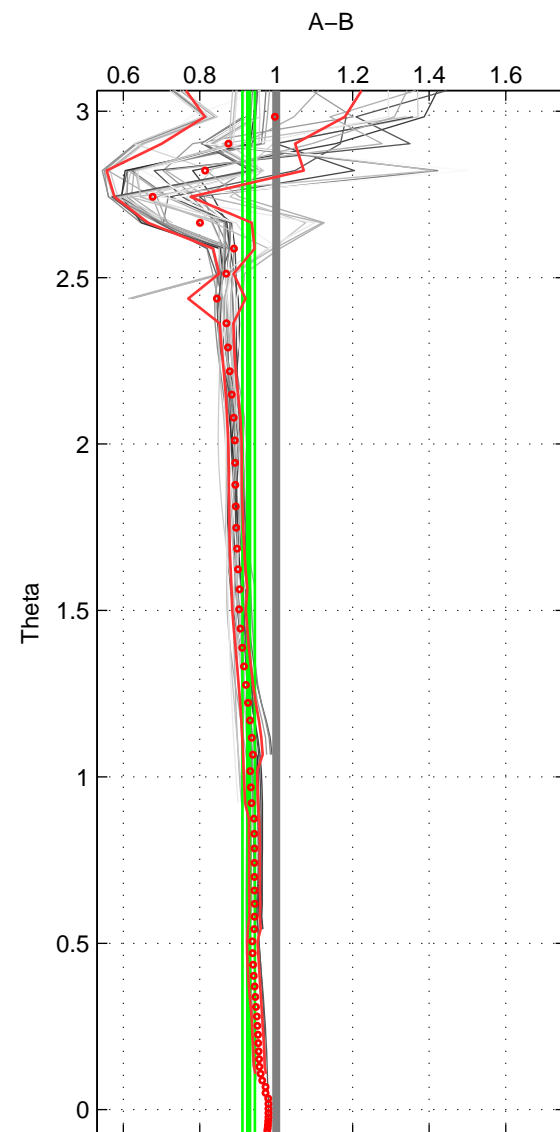

Cruise A (red). Date: Apr 2013 Cruisename: 218-29HE20130320

Cruise B (blue). Date: Apr 1995 Cruisename: 320-74JC19950320

*** "Favourite" values are means of spaces 1 2 3.

	Offset	O.StDev	Ratio	R.Stdev	Rating
SIGMA:	-0.142	0.035	0.919	0.019	5
THETA:	-0.137	0.031	0.928	0.016	5
DEPTH:	-0.187	0.039	0.872	0.025	5
FAV. :	-0.155	0.035	0.906	0.020	5

Profiles of A: 5
 Profiles of B: 11
 Diff profs : 39
 WMoffset (A-B): -0.14218
 WMoffset stdev: 0.034512
 WMratio (A/B): 0.91862
 WMratio stdev: 0.019291

Quality (1-5): 5

Profiles of A: 5
 Profiles of B: 11
 Diff profs : 39
 WMoffset (A-B): -0.13678
 WMoffset stdev: 0.031436
 WMratio (A/B): 0.92765
 WMratio stdev: 0.016077

Quality (1-5): 5

Profiles of A: 5
 Profiles of B: 11
 Diff profs : 39
 WMoffset (A-B): -0.18659
 WMoffset stdev: 0.038774
 WMratio (A/B): 0.87167
 WMratio stdev: 0.025364

Quality (1-5): 5