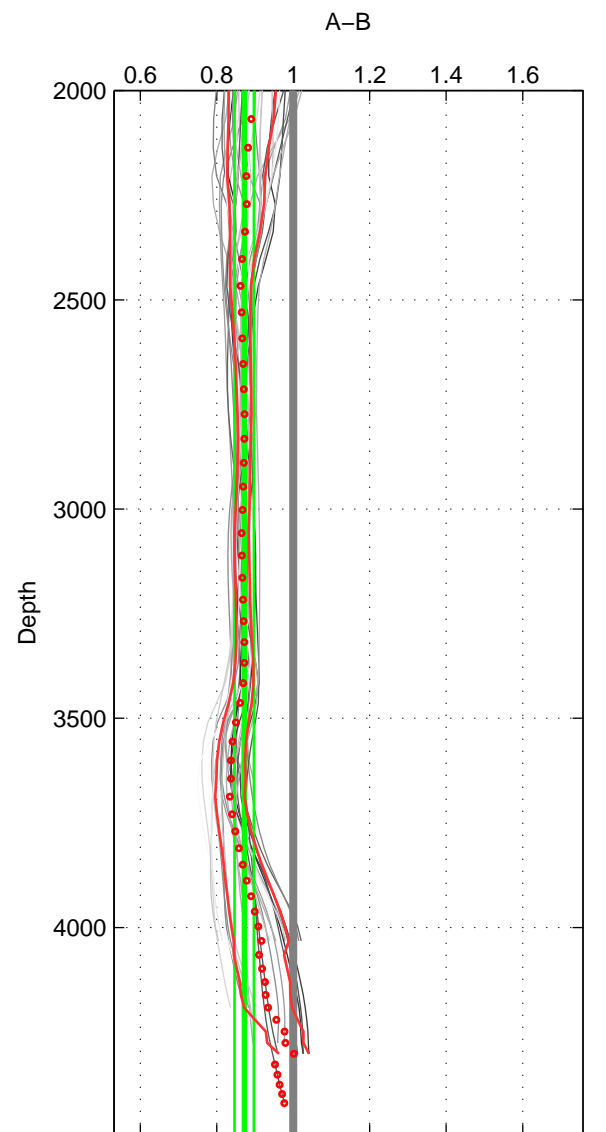

Cruise A (red). Date: Apr 2013 Cruisename: 218-29HE20130320

Cruise B (blue). Date: Apr 1995 Cruisename: 320-74JC19950320

*** "Favourite" values are means of spaces 1 2 3.

	Offset	O.StDev	Ratio	R.Stdev	Rating
SIGMA:	-0.142	0.035	0.919	0.019	5
THETA:	-0.137	0.031	0.928	0.016	5
DEPTH:	-0.187	0.039	0.872	0.025	5
FAV. :	-0.155	0.035	0.906	0.020	5

Profiles of A: 5
 Profiles of B: 11
 Diff profs : 39
 WMoffset (A-B): -0.14218
 WMoffset stdev: 0.034512
 WMratio (A/B): 0.91862
 WMratio stdev: 0.019291

Quality (1-5): 5

Profiles of A: 5
 Profiles of B: 11
 Diff profs : 39
 WMoffset (A-B): -0.13678
 WMoffset stdev: 0.031436
 WMratio (A/B): 0.92765
 WMratio stdev: 0.016077

Quality (1-5): 5

Profiles of A: 5
 Profiles of B: 11
 Diff profs : 39
 WMoffset (A-B): -0.18659
 WMoffset stdev: 0.038774
 WMratio (A/B): 0.87167
 WMratio stdev: 0.025364

Quality (1-5): 5