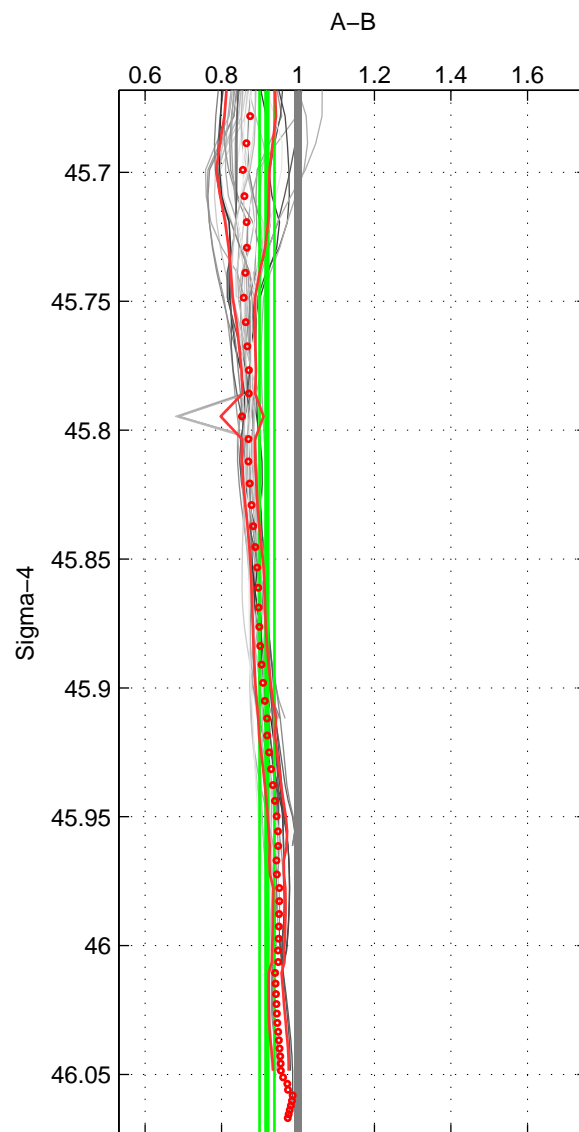

Cruise A (red). Date: Apr 2013 Cruisename: 218-29HE20130320

Cruise B (blue). Date: Apr 1995 Cruisename: 320-74JC19950320

*** "Favourite" values are means of spaces 1 2 3.

	Offset	O.StDev	Ratio	R.Stdev	Rating
SIGMA:	-0.142	0.035	0.919	0.019	5
THETA:	-0.137	0.031	0.928	0.016	5
DEPTH:	-0.187	0.039	0.872	0.025	5
FAV. :	-0.155	0.035	0.906	0.020	5

Profiles of A: 5
 Profiles of B: 11
 Diff profs : 39
 WMoffset (A-B): -0.14218
 WMoffset stdev: 0.034512
 WMratio (A/B): 0.91862
 WMratio stdev: 0.019291

Quality (1-5): 5

Profiles of A: 5
 Profiles of B: 11
 Diff profs : 39
 WMoffset (A-B): -0.13678
 WMoffset stdev: 0.031436
 WMratio (A/B): 0.92765
 WMratio stdev: 0.016077

Quality (1-5): 5

Profiles of A: 5
 Profiles of B: 11
 Diff profs : 39
 WMoffset (A-B): -0.18659
 WMoffset stdev: 0.038774
 WMratio (A/B): 0.87167
 WMratio stdev: 0.025364

Quality (1-5): 5