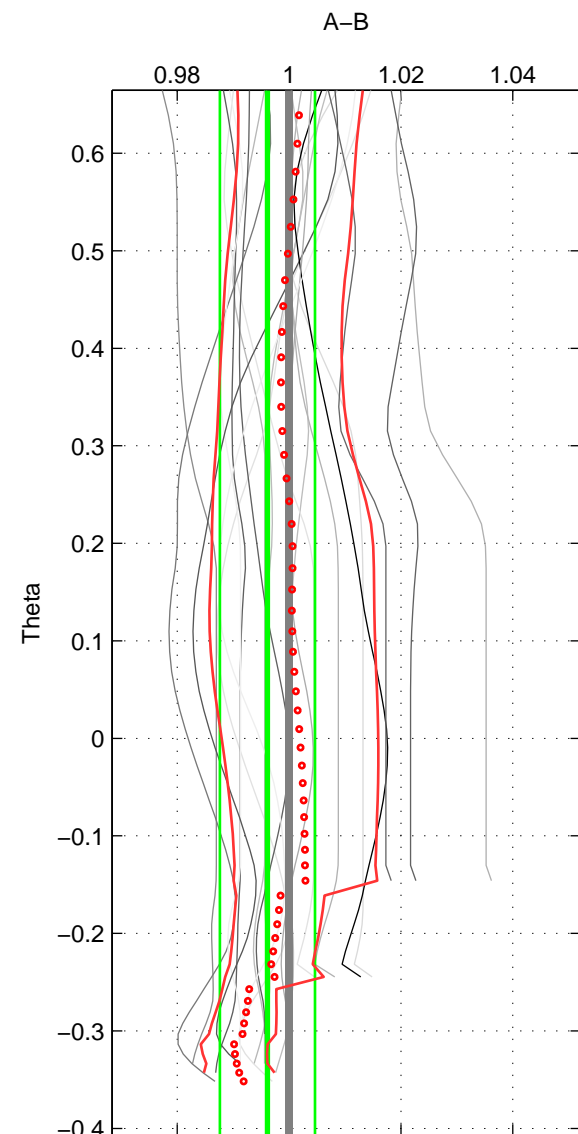

Cruise A (red). Date: Jan 1995 Cruisename: 331-09AR19941213  
 Cruise B (blue). Date: Apr 1993 Cruisename: 396-09AR19930404

\*\*\* "Favourite" values are means of spaces 1 2 3.

	Offset	O.StDev	Ratio	R.Stdev	Rating
SIGMA:	-0.012	0.019	0.995	0.008	5
THETA:	-0.009	0.020	0.996	0.008	5
DEPTH:	-0.004	0.022	0.998	0.010	5
FAV. :	-0.008	0.020	0.996	0.009	5

Profiles of A: 5  
 Profiles of B: 4  
 Diff profs : 19  
 WMoffset (A-B): -0.012243  
 WMoffset stdev: 0.019212  
 WMratio (A/B): 0.99466  
 WMratio stdev: 0.0083552

Quality (1-5): 5

Profiles of A: 5  
 Profiles of B: 4  
 Diff profs : 19  
 WMoffset (A-B): -0.0088582  
 WMoffset stdev: 0.019524  
 WMratio (A/B): 0.99615  
 WMratio stdev: 0.0084992

Quality (1-5): 5

Profiles of A: 5  
 Profiles of B: 4  
 Diff profs : 19  
 WMoffset (A-B): -0.0037579  
 WMoffset stdev: 0.022335  
 WMratio (A/B): 0.9984  
 WMratio stdev: 0.0097568

Quality (1-5): 5