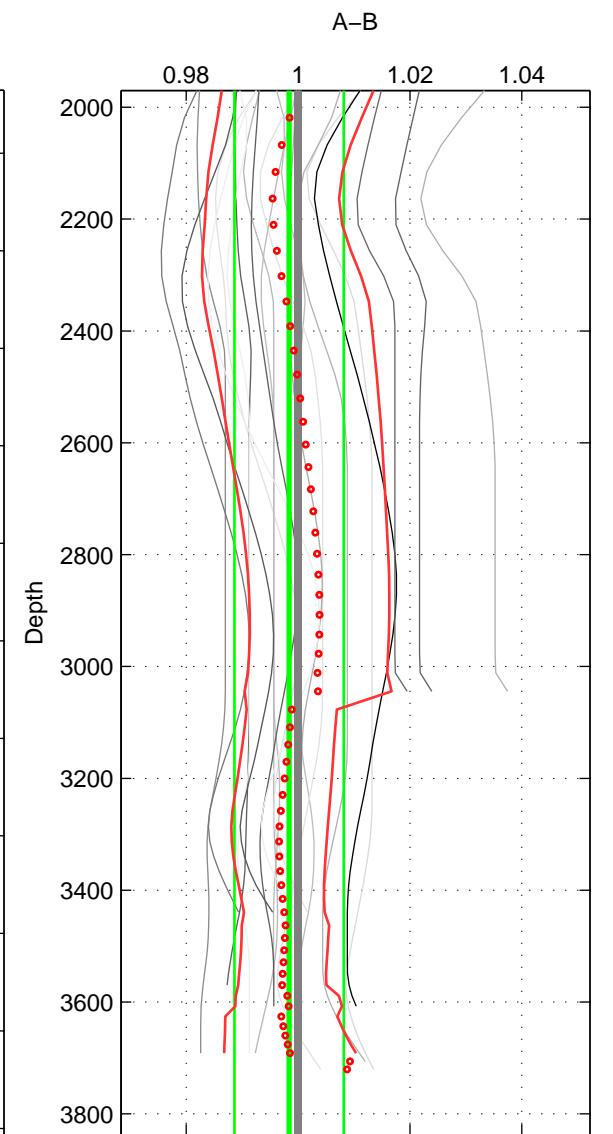

Cruise A (red). Date: Jan 1995 Cruisename: 331-09AR19941213  
 Cruise B (blue). Date: Apr 1993 Cruisename: 396-09AR19930404

\*\*\* "Favourite" values are means of spaces 1 2 3.

	Offset	O.StDev	Ratio	R.Stdev	Rating
SIGMA:	-0.012	0.019	0.995	0.008	5
THETA:	-0.009	0.020	0.996	0.008	5
DEPTH:	-0.004	0.022	0.998	0.010	5
FAV. :	-0.008	0.020	0.996	0.009	5

Profiles of A: 5  
 Profiles of B: 4  
 Diff profs : 19  
 WMoffset (A-B): -0.012243  
 WMoffset stdev: 0.019212  
 WMratio (A/B): 0.99466  
 WMratio stdev: 0.0083552

Quality (1-5): 5

Profiles of A: 5  
 Profiles of B: 4  
 Diff profs : 19  
 WMoffset (A-B): -0.0088582  
 WMoffset stdev: 0.019524  
 WMratio (A/B): 0.99615  
 WMratio stdev: 0.0084992

Quality (1-5): 5

Profiles of A: 5  
 Profiles of B: 4  
 Diff profs : 19  
 WMoffset (A-B): -0.0037579  
 WMoffset stdev: 0.022335  
 WMratio (A/B): 0.9984  
 WMratio stdev: 0.0097568

Quality (1-5): 5