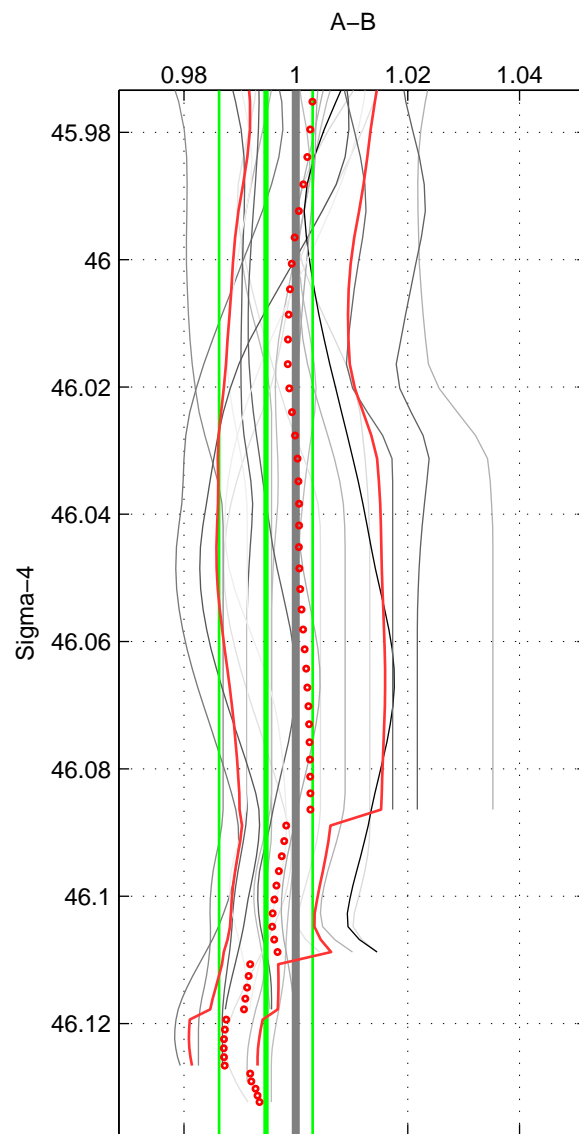

Cruise A (red). Date: Jan 1995 Cruisename: 331-09AR19941213  
 Cruise B (blue). Date: Apr 1993 Cruisename: 396-09AR19930404

\*\*\* "Favourite" values are means of spaces 1 2 3.

	Offset	O.StDev	Ratio	R.Stdev	Rating
SIGMA:	-0.012	0.019	0.995	0.008	5
THETA:	-0.009	0.020	0.996	0.008	5
DEPTH:	-0.004	0.022	0.998	0.010	5
FAV. :	-0.008	0.020	0.996	0.009	5

Profiles of A: 5  
 Profiles of B: 4  
 Diff profs : 19  
 WMoffset (A-B): -0.012243  
 WMoffset stdev: 0.019212  
 WMratio (A/B): 0.99466  
 WMratio stdev: 0.0083552

Quality (1-5): 5

Profiles of A: 5  
 Profiles of B: 4  
 Diff profs : 19  
 WMoffset (A-B): -0.0088582  
 WMoffset stdev: 0.019524  
 WMratio (A/B): 0.99615  
 WMratio stdev: 0.0084992

Quality (1-5): 5

Profiles of A: 5  
 Profiles of B: 4  
 Diff profs : 19  
 WMoffset (A-B): -0.0037579  
 WMoffset stdev: 0.022335  
 WMratio (A/B): 0.9984  
 WMratio stdev: 0.0097568

Quality (1-5): 5