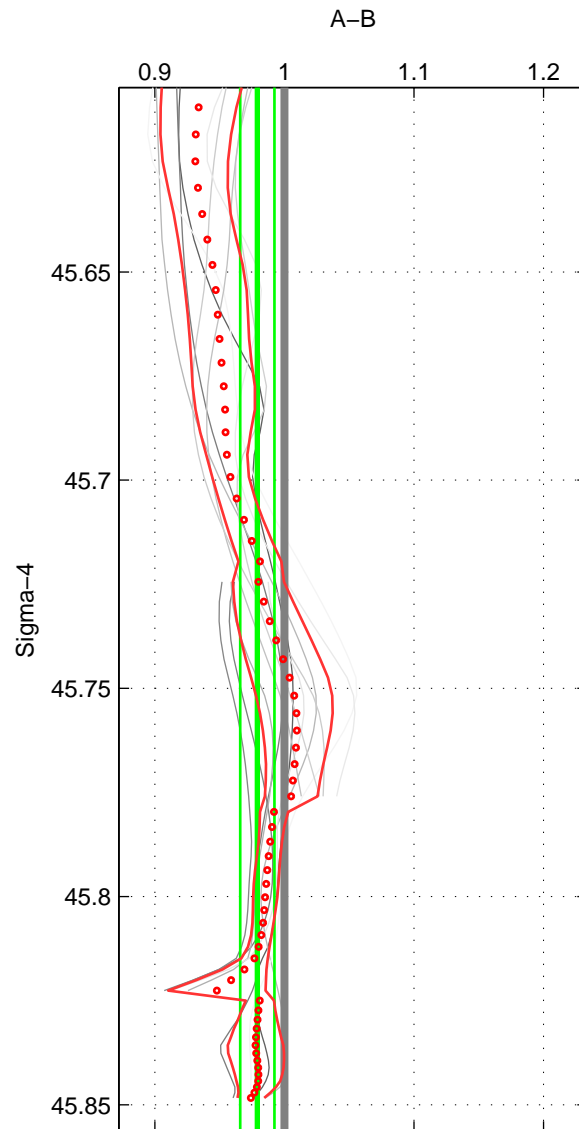

Cruise A (red). Date: Feb 2009 Cruisename: 278-45CE20090206

Cruise B (blue). Date: Jul 1990 Cruisename: 295-64TR19900701

\*\*\* "Favourite" values are means of spaces 1 2 3.

	Offset	O.StDev	Ratio	R.Stdev	Rating
SIGMA:	-0.028	0.018	0.979	0.013	2
THETA:	-0.037	0.013	0.973	0.009	2
DEPTH:	0.015	0.047	1.014	0.040	2
FAV.:	-0.016	0.026	0.989	0.021	2

Profiles of A: 3  
 Profiles of B: 4  
 Diff profs : 12  
 WMoffset (A-B): -0.027588  
 WMoffset stdev: 0.017621  
 WMratio (A/B): 0.97903  
 WMratio stdev: 0.013226

Quality (1-5): 2

Profiles of A: 3  
 Profiles of B: 4  
 Diff profs : 12  
 WMoffset (A-B): -0.036564  
 WMoffset stdev: 0.012921  
 WMratio (A/B): 0.97289  
 WMratio stdev: 0.0091455

Quality (1-5): 2

Profiles of A: 3  
 Profiles of B: 4  
 Diff profs : 12  
 WMoffset (A-B): 0.015468  
 WMoffset stdev: 0.046589  
 WMratio (A/B): 1.0137  
 WMratio stdev: 0.040227

Quality (1-5): 2