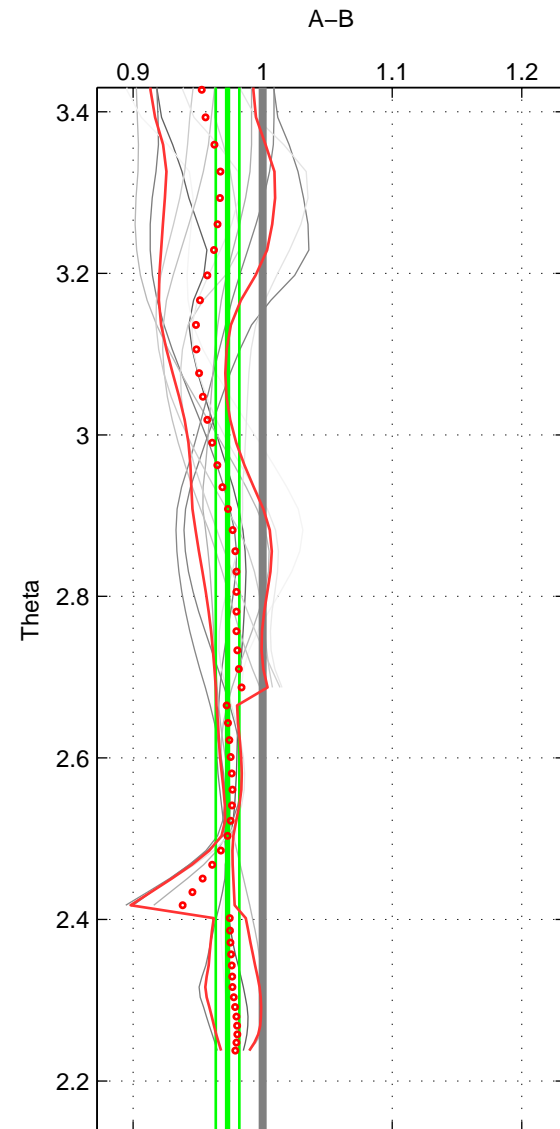

Cruise A (red). Date: Feb 2009 Cruisename: 278-45CE20090206

Cruise B (blue). Date: Jul 1990 Cruisename: 295-64TR19900701

\*\*\* "Favourite" values are means of spaces 1 2 3.

	Offset	O.StDev	Ratio	R.Stdev	Rating
SIGMA:	-0.028	0.018	0.979	0.013	2
THETA:	-0.037	0.013	0.973	0.009	2
DEPTH:	0.015	0.047	1.014	0.040	2
FAV.:	-0.016	0.026	0.989	0.021	2

Profiles of A: 3  
 Profiles of B: 4  
 Diff profs : 12  
 WMoffset (A-B): -0.027588  
 WMoffset stdev: 0.017621  
 WMratio (A/B): 0.97903  
 WMratio stdev: 0.013226

Quality (1-5): 2

Profiles of A: 3  
 Profiles of B: 4  
 Diff profs : 12  
 WMoffset (A-B): -0.036564  
 WMoffset stdev: 0.012921  
 WMratio (A/B): 0.97289  
 WMratio stdev: 0.0091455

Quality (1-5): 2

Profiles of A: 3  
 Profiles of B: 4  
 Diff profs : 12  
 WMoffset (A-B): 0.015468  
 WMoffset stdev: 0.046589  
 WMratio (A/B): 1.0137  
 WMratio stdev: 0.040227

Quality (1-5): 2