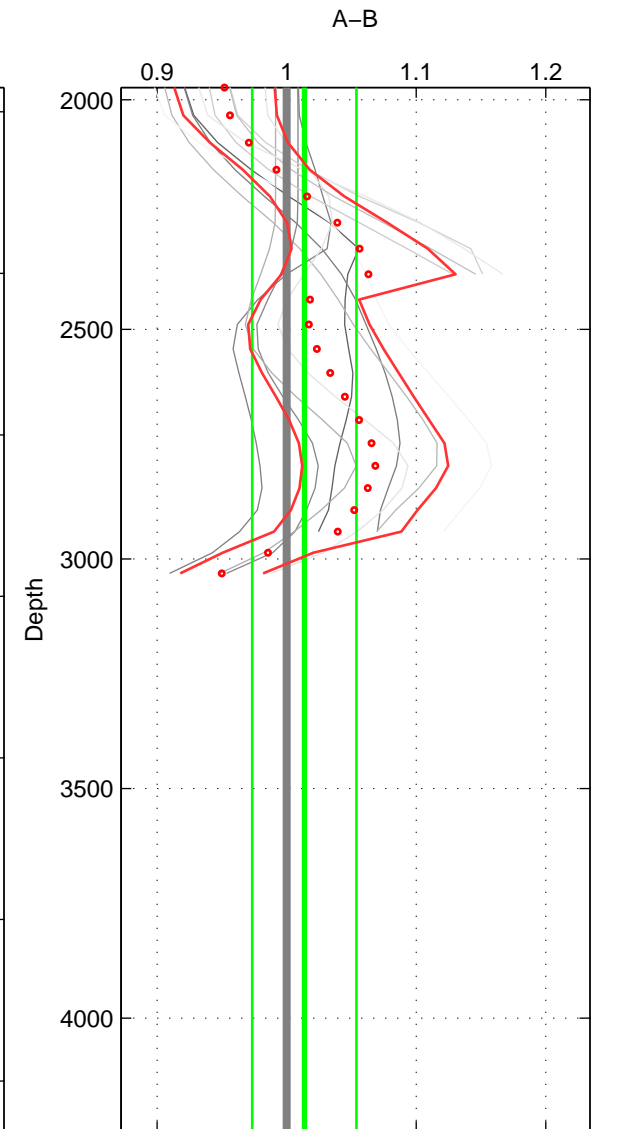

Cruise A (red). Date: Feb 2009 Cruisename: 278-45CE20090206

Cruise B (blue). Date: Jul 1990 Cruisename: 295-64TR19900701

\*\*\* "Favourite" values are means of spaces 1 2 3.

	Offset	O.StDev	Ratio	R.Stdev	Rating
SIGMA:	-0.028	0.018	0.979	0.013	2
THETA:	-0.037	0.013	0.973	0.009	2
DEPTH:	0.015	0.047	1.014	0.040	2
FAV.:	-0.016	0.026	0.989	0.021	2

Profiles of A: 3  
 Profiles of B: 4  
 Diff profs : 12  
 WMoffset (A-B): -0.027588  
 WMoffset stdev: 0.017621  
 WMratio (A/B): 0.97903  
 WMratio stdev: 0.013226

Quality (1-5): 2

Profiles of A: 3  
 Profiles of B: 4  
 Diff profs : 12  
 WMoffset (A-B): -0.036564  
 WMoffset stdev: 0.012921  
 WMratio (A/B): 0.97289  
 WMratio stdev: 0.0091455

Quality (1-5): 2

Profiles of A: 3  
 Profiles of B: 4  
 Diff profs : 12  
 WMoffset (A-B): 0.015468  
 WMoffset stdev: 0.046589  
 WMratio (A/B): 1.0137  
 WMratio stdev: 0.040227

Quality (1-5): 2