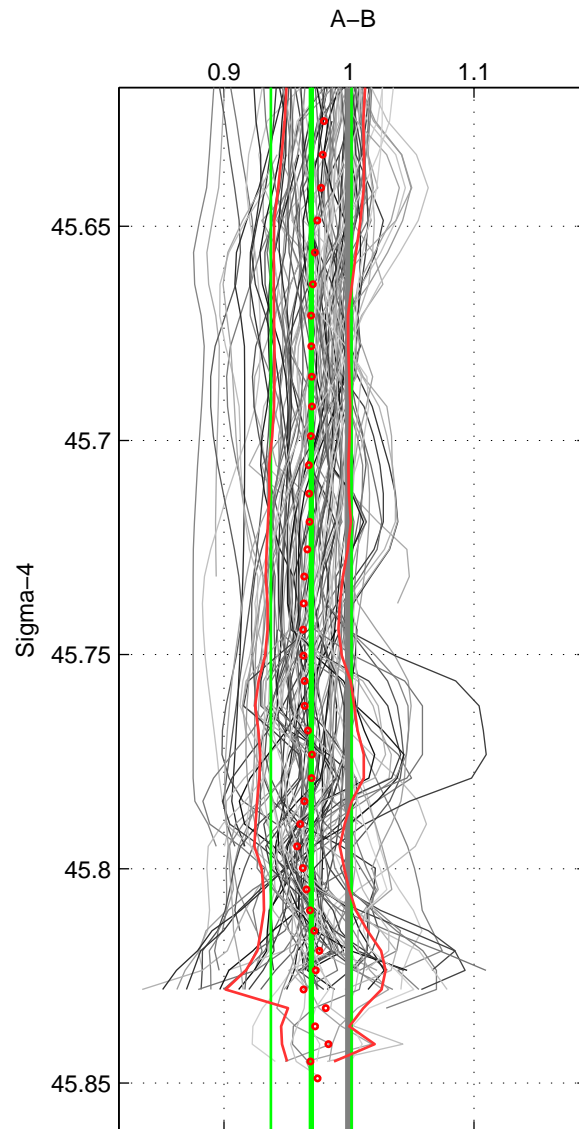

Cruise A (red). Date: Jun 2002 Cruisename: 274-35TH20020611

Cruise B (blue). Date: Jul 1990 Cruisename: 295-64TR19900701

*** "Favourite" values are means of spaces 1 2 3.

	Offset	O.StDev	Ratio	R.Stdev	Rating
SIGMA:	-0.037	0.040	0.970	0.032	5
THETA:	-0.029	0.029	0.979	0.020	5
DEPTH:	-0.024	0.042	0.982	0.034	5
FAV.:	-0.030	0.037	0.977	0.029	5

Profiles of A: 24
 Profiles of B: 17
 Diff profs : 100
 WMoffset (A-B): -0.037099
 WMoffset stdev: 0.039675
 WMratio (A/B): 0.96978
 WMratio stdev: 0.032245

Quality (1-5): 5

Profiles of A: 24
 Profiles of B: 17
 Diff profs : 100
 WMoffset (A-B): -0.028658
 WMoffset stdev: 0.02903
 WMratio (A/B): 0.97937
 WMratio stdev: 0.020476

Quality (1-5): 5

Profiles of A: 24
 Profiles of B: 17
 Diff profs : 100
 WMoffset (A-B): -0.024358
 WMoffset stdev: 0.04231
 WMratio (A/B): 0.98191
 WMratio stdev: 0.034007

Quality (1-5): 5