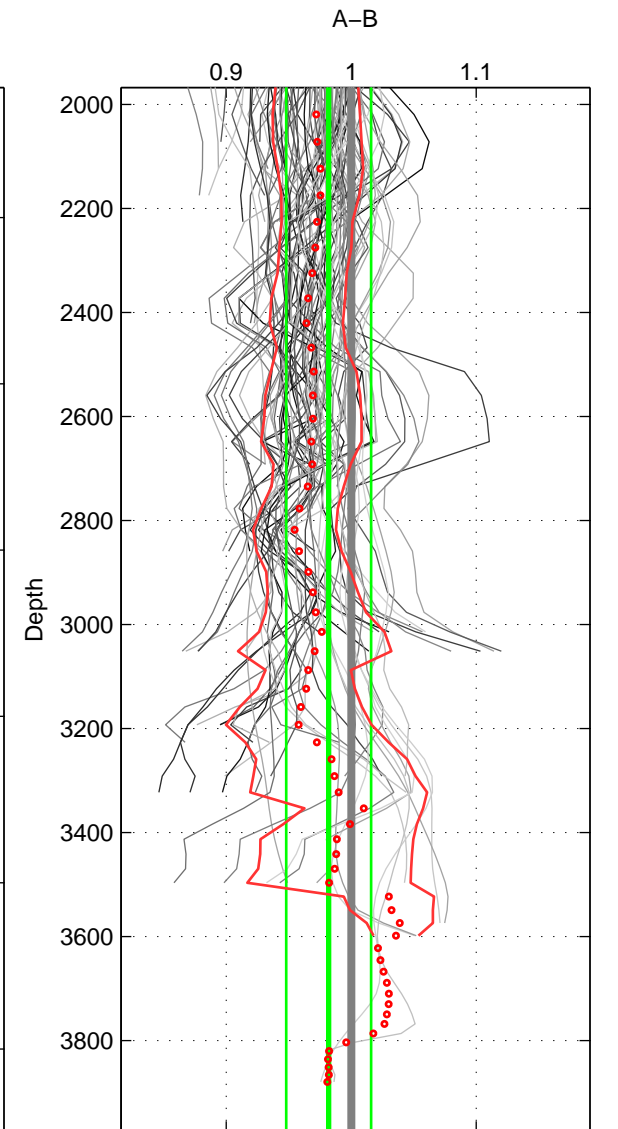

Cruise A (red). Date: Jun 2002 Cruisename: 274-35TH20020611

Cruise B (blue). Date: Jul 1990 Cruisename: 295-64TR19900701

*** "Favourite" values are means of spaces 1 2 3.

	Offset	O.StDev	Ratio	R.Stdev	Rating
SIGMA:	-0.037	0.040	0.970	0.032	5
THETA:	-0.029	0.029	0.979	0.020	5
DEPTH:	-0.024	0.042	0.982	0.034	5
FAV.:	-0.030	0.037	0.977	0.029	5

Profiles of A: 24
 Profiles of B: 17
 Diff profs : 100
 WMoffset (A-B): -0.037099
 WMoffset stdev: 0.039675
 WMratio (A/B): 0.96978
 WMratio stdev: 0.032245

Quality (1-5): 5

Profiles of A: 24
 Profiles of B: 17
 Diff profs : 100
 WMoffset (A-B): -0.028658
 WMoffset stdev: 0.02903
 WMratio (A/B): 0.97937
 WMratio stdev: 0.020476

Quality (1-5): 5

Profiles of A: 24
 Profiles of B: 17
 Diff profs : 100
 WMoffset (A-B): -0.024358
 WMoffset stdev: 0.04231
 WMratio (A/B): 0.98191
 WMratio stdev: 0.034007

Quality (1-5): 5