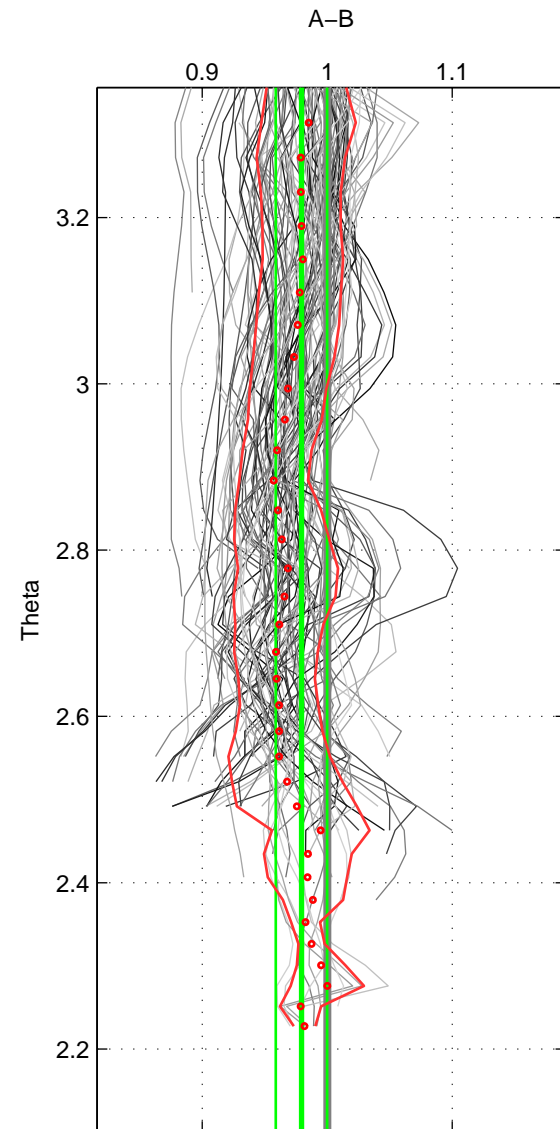

Cruise A (red). Date: Jun 2002 Cruisename: 274-35TH20020611

Cruise B (blue). Date: Jul 1990 Cruisename: 295-64TR19900701

*** "Favourite" values are means of spaces 1 2 3.

	Offset	O.StDev	Ratio	R.Stdev	Rating
SIGMA:	-0.037	0.040	0.970	0.032	5
THETA:	-0.029	0.029	0.979	0.020	5
DEPTH:	-0.024	0.042	0.982	0.034	5
FAV.:	-0.030	0.037	0.977	0.029	5

Profiles of A: 24
 Profiles of B: 17
 Diff profs : 100
 WMoffset (A-B): -0.037099
 WMoffset stdev: 0.039675
 WMratio (A/B): 0.96978
 WMratio stdev: 0.032245

Quality (1-5): 5

Profiles of A: 24
 Profiles of B: 17
 Diff profs : 100
 WMoffset (A-B): -0.028658
 WMoffset stdev: 0.02903
 WMratio (A/B): 0.97937
 WMratio stdev: 0.020476

Quality (1-5): 5

Profiles of A: 24
 Profiles of B: 17
 Diff profs : 100
 WMoffset (A-B): -0.024358
 WMoffset stdev: 0.04231
 WMratio (A/B): 0.98191
 WMratio stdev: 0.034007

Quality (1-5): 5