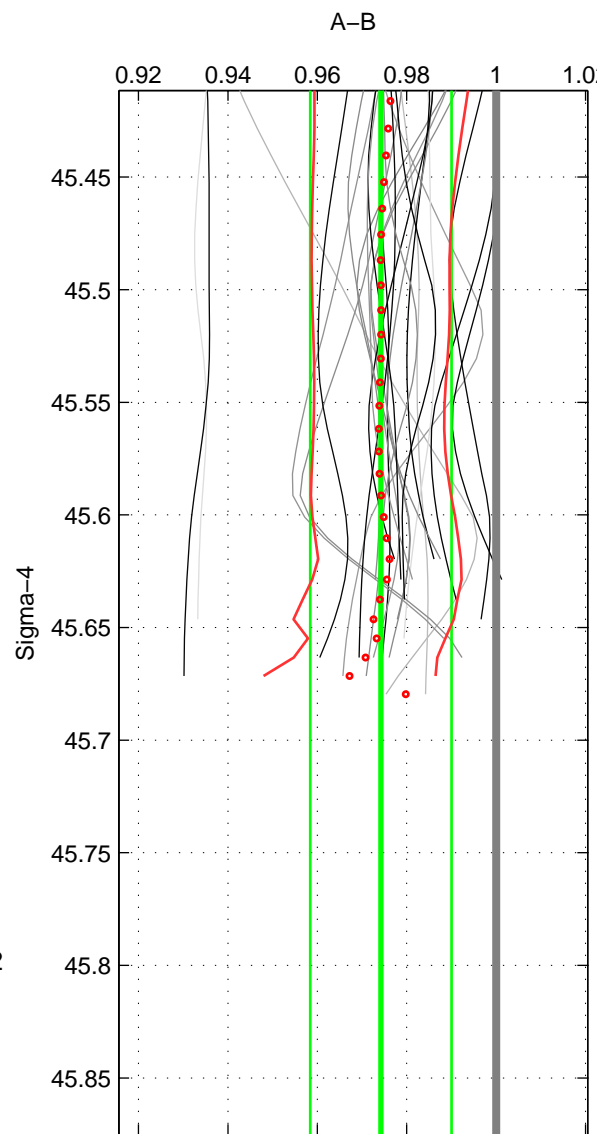

Cruise A (red). Date: Jul 2002 Cruisename: 658-49UF20020625

Cruise B (blue). Date: Feb 2008 Cruisename: 717-49UP20080122

*** "Favourite" values are means of spaces 1 2.

	Offset	O.StDev	Ratio	R.Stdev	Rating
SIGMA:	-0.071	0.043	0.974	0.016	5
THETA:	-0.070	0.029	0.975	0.011	5
DEPTH:	-0.065	0.004	0.976	0.001	3
FAV. :	-0.071	0.036	0.974	0.013	5

Profiles of A: 16
 Profiles of B: 14
 Diff profs : 25
 WMoffset (A-B): -0.071469
 WMoffset stdev: 0.043265
 WMratio (A/B): 0.97423
 WMratio stdev: 0.015819

Quality (1-5): 5

Profiles of A: 17
 Profiles of B: 14
 Diff profs : 26
 WMoffset (A-B): -0.069652
 WMoffset stdev: 0.029206
 WMratio (A/B): 0.97462
 WMratio stdev: 0.010664

Quality (1-5): 5

Profiles of A: 16
 Profiles of B: 14
 Diff profs : 25
 WMoffset (A-B): -0.065024
 WMoffset stdev: 0.0037299
 WMratio (A/B): 0.97638
 WMratio stdev: 0.0012019

Quality (1-5): 3

Please note that statistics are bad.