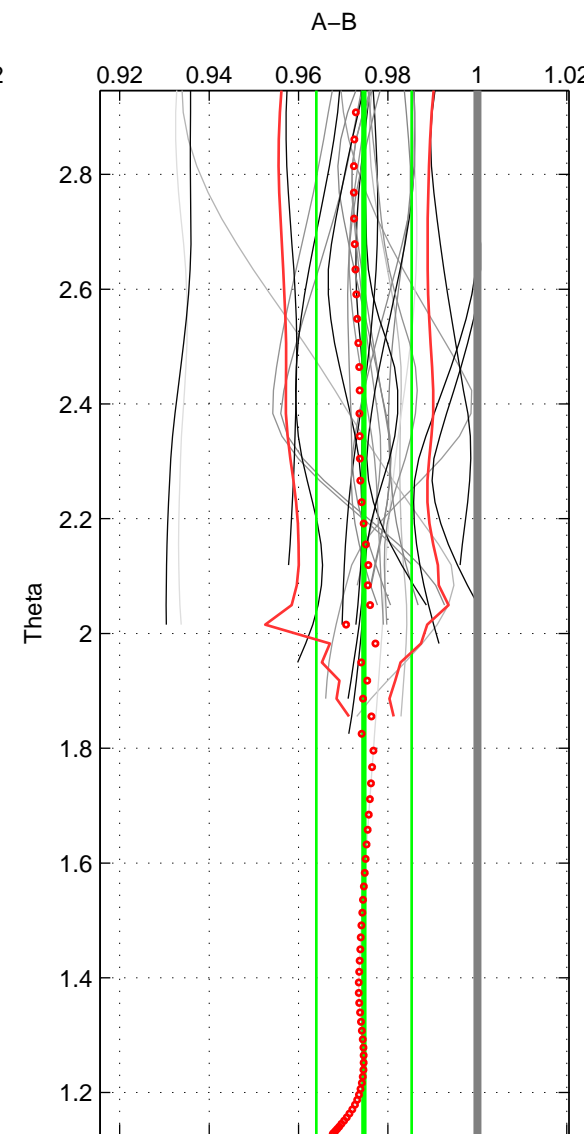

Cruise A (red). Date: Jul 2002 Cruisename: 658-49UF20020625

Cruise B (blue). Date: Feb 2008 Cruisename: 717-49UP20080122

*** "Favourite" values are means of spaces 1 2.

	Offset	O.StDev	Ratio	R.Stdev	Rating
SIGMA:	-0.071	0.043	0.974	0.016	5
THETA:	-0.070	0.029	0.975	0.011	5
DEPTH:	-0.065	0.004	0.976	0.001	3
FAV. :	-0.071	0.036	0.974	0.013	5

Profiles of A: 16
 Profiles of B: 14
 Diff profs : 25
 WMoffset (A-B): -0.071469
 WMoffset stdev: 0.043265
 WMratio (A/B): 0.97423
 WMratio stdev: 0.015819

Quality (1-5): 5

Profiles of A: 17
 Profiles of B: 14
 Diff profs : 26
 WMoffset (A-B): -0.069652
 WMoffset stdev: 0.029206
 WMratio (A/B): 0.97462
 WMratio stdev: 0.010664

Quality (1-5): 5

Profiles of A: 16
 Profiles of B: 14
 Diff profs : 25
 WMoffset (A-B): -0.065024
 WMoffset stdev: 0.0037299
 WMratio (A/B): 0.97638
 WMratio stdev: 0.0012019

Quality (1-5): 3

Please note that statistics are bad.