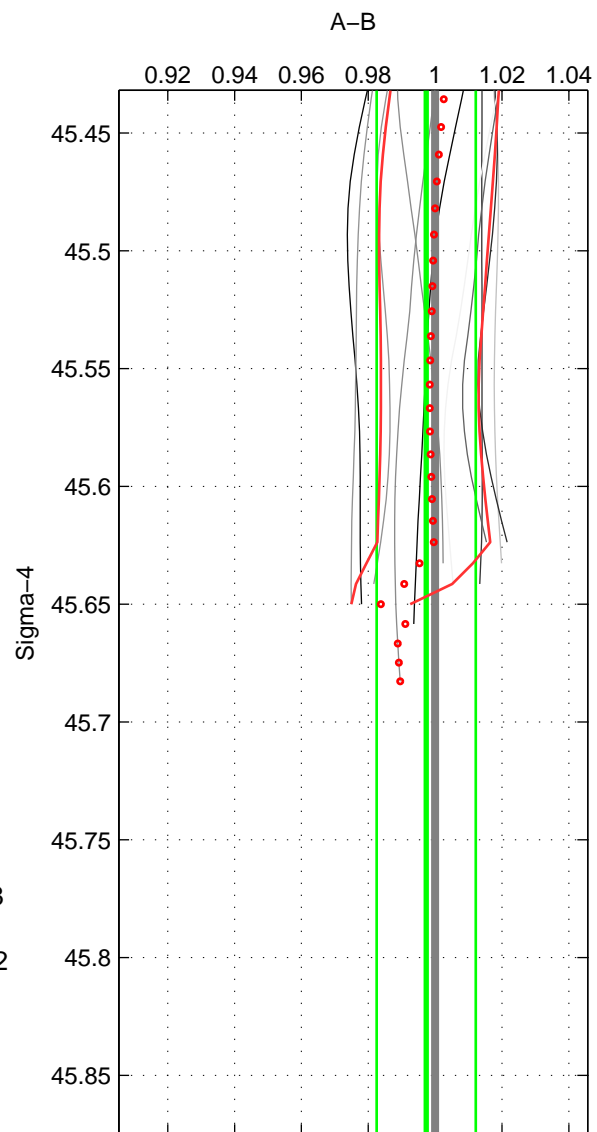

Cruise A (red). Date: Nov 2003 Cruisename: 663-49UF20031028

Cruise B (blue). Date: Feb 2008 Cruisename: 717-49UP20080122

*** "Favourite" values are those of space 2.

	Offset	O.StDev	Ratio	R.Stdev	Rating
SIGMA:	-0.007	0.041	0.997	0.015	4
THETA:	-0.014	0.028	0.995	0.010	5
DEPTH:	-0.030	0.003	0.989	0.001	3
FAV. :	-0.014	0.028	0.995	0.010	5

Profiles of A: 7
 Profiles of B: 17
 Diff profs : 11
 WMoffset (A-B): -0.0071617
 WMoffset stdev: 0.040707
 WMratio (A/B): 0.99735
 WMratio stdev: 0.014847

Quality (1-5): 4

Profiles of A: 32
 Profiles of B: 17
 Diff profs : 51
 WMoffset (A-B): -0.014329
 WMoffset stdev: 0.027992
 WMratio (A/B): 0.99471
 WMratio stdev: 0.010282

Quality (1-5): 5

Profiles of A: 32
 Profiles of B: 17
 Diff profs : 51
 WMoffset (A-B): -0.029563
 WMoffset stdev: 0.0031025
 WMratio (A/B): 0.98924
 WMratio stdev: 0.0010263

Quality (1-5): 3

Please note that statistics are bad.