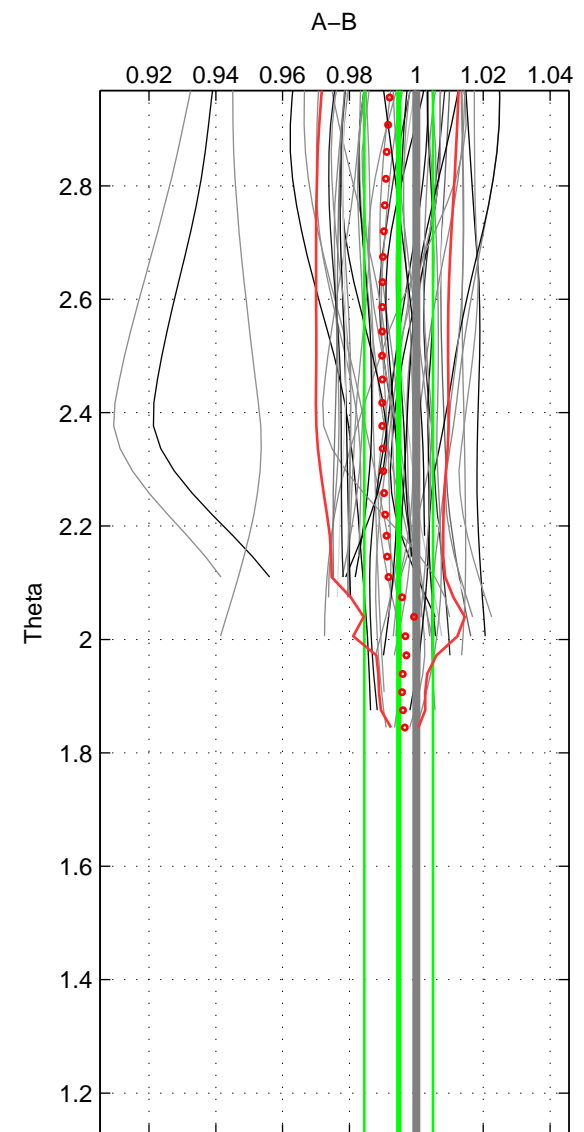

Cruise A (red). Date: Nov 2003 Cruisename: 663-49UF20031028

Cruise B (blue). Date: Feb 2008 Cruisename: 717-49UP20080122

*** "Favourite" values are those of space 2.

	Offset	O.StDev	Ratio	R.Stdev	Rating
SIGMA:	-0.007	0.041	0.997	0.015	4
THETA:	-0.014	0.028	0.995	0.010	5
DEPTH:	-0.030	0.003	0.989	0.001	3
FAV. :	-0.014	0.028	0.995	0.010	5

Profiles of A: 7
 Profiles of B: 17
 Diff profs : 11
 WMoffset (A-B): -0.0071617
 WMoffset stdev: 0.040707
 WMratio (A/B): 0.99735
 WMratio stdev: 0.014847

Quality (1-5): 4

Profiles of A: 32
 Profiles of B: 17
 Diff profs : 51
 WMoffset (A-B): -0.014329
 WMoffset stdev: 0.027992
 WMratio (A/B): 0.99471
 WMratio stdev: 0.010282

Quality (1-5): 5

Profiles of A: 32
 Profiles of B: 17
 Diff profs : 51
 WMoffset (A-B): -0.029563
 WMoffset stdev: 0.0031025
 WMratio (A/B): 0.98924
 WMratio stdev: 0.0010263

Quality (1-5): 3

Please note that statistics are bad.