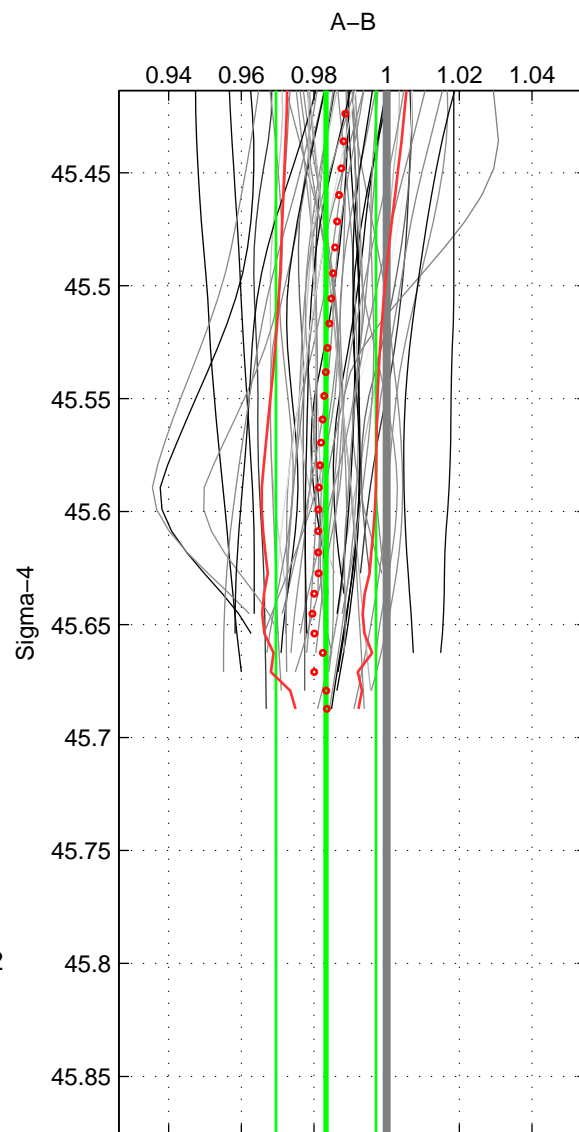

Cruise A (red). Date: Jul 2001 Cruisename: 656-49UF20010710

Cruise B (blue). Date: Feb 2008 Cruisename: 717-49UP20080122

*** "Favourite" values are means of spaces 1 2.

	Offset	O.StDev	Ratio	R.Stdev	Rating
SIGMA:	-0.046	0.038	0.983	0.014	5
THETA:	-0.047	0.038	0.983	0.014	5
DEPTH:	-0.048	0.004	0.983	0.002	3
FAV. :	-0.047	0.038	0.983	0.014	5

Profiles of A: 34
 Profiles of B: 17
 Diff profs : 54
 WMoffset (A-B): -0.046134
 WMoffset stdev: 0.037822
 WMratio (A/B): 0.98329
 WMratio stdev: 0.013764

Quality (1-5): 5

Profiles of A: 34
 Profiles of B: 17
 Diff profs : 54
 WMoffset (A-B): -0.047112
 WMoffset stdev: 0.038495
 WMratio (A/B): 0.98293
 WMratio stdev: 0.014081

Quality (1-5): 5

Profiles of A: 34
 Profiles of B: 17
 Diff profs : 54
 WMoffset (A-B): -0.04791
 WMoffset stdev: 0.004477
 WMratio (A/B): 0.98257
 WMratio stdev: 0.0018249

Quality (1-5): 3

Please note that statistics are bad.