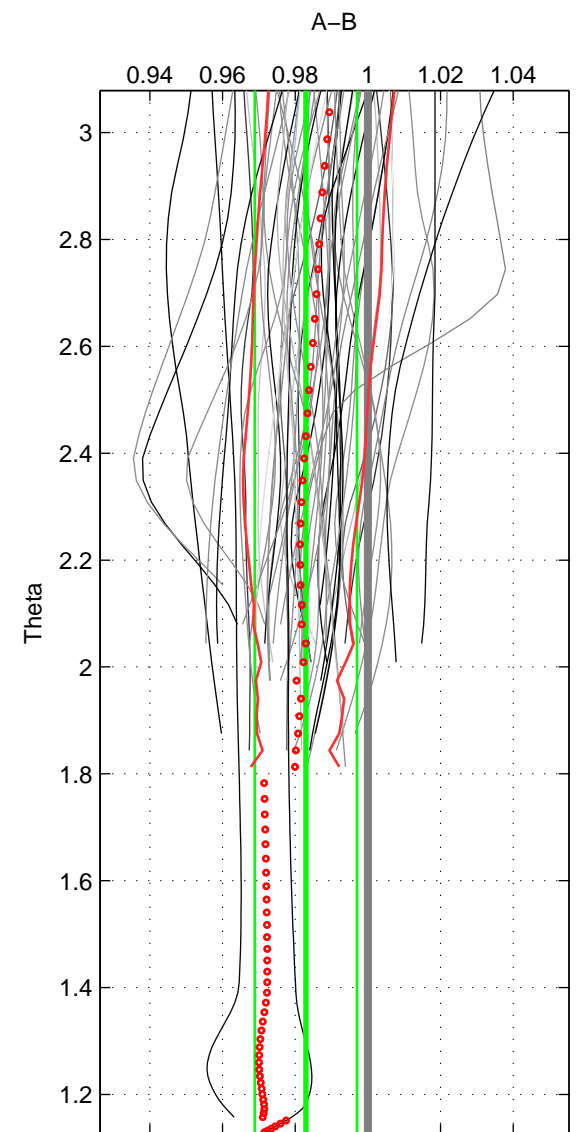

Cruise A (red). Date: Jul 2001 Cruisename: 656-49UF20010710

Cruise B (blue). Date: Feb 2008 Cruisename: 717-49UP20080122

*** "Favourite" values are means of spaces 1 2.

	Offset	O.StDev	Ratio	R.Stdev	Rating
SIGMA:	-0.046	0.038	0.983	0.014	5
THETA:	-0.047	0.038	0.983	0.014	5
DEPTH:	-0.048	0.004	0.983	0.002	3
FAV. :	-0.047	0.038	0.983	0.014	5

Profiles of A: 34
 Profiles of B: 17
 Diff profs : 54
 WMoffset (A-B): -0.046134
 WMoffset stdev: 0.037822
 WMratio (A/B): 0.98329
 WMratio stdev: 0.013764

Quality (1-5): 5

Profiles of A: 34
 Profiles of B: 17
 Diff profs : 54
 WMoffset (A-B): -0.047112
 WMoffset stdev: 0.038495
 WMratio (A/B): 0.98293
 WMratio stdev: 0.014081

Quality (1-5): 5

Profiles of A: 34
 Profiles of B: 17
 Diff profs : 54
 WMoffset (A-B): -0.04791
 WMoffset stdev: 0.004477
 WMratio (A/B): 0.98257
 WMratio stdev: 0.0018249

Quality (1-5): 3

Please note that statistics are bad.