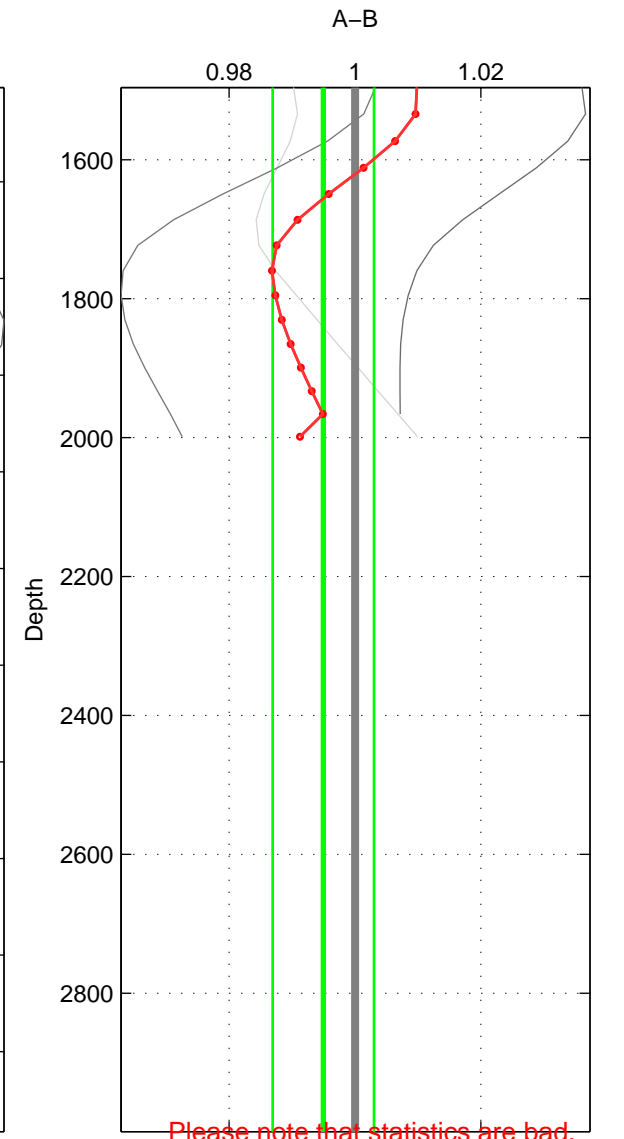

Cruise A (red). Date: Sep 1995 Cruisename: 549-49HG19950807

Cruise B (blue). Date: Jun 1997 Cruisename: 681-49UP19970530

\*\*\* "Favourite" values are means of spaces 1 2 3.

	Offset	O.StDev	Ratio	R.Stdev	Rating
SIGMA:	-0.004	0.021	0.999	0.007	1
THETA:	-0.008	0.019	0.997	0.007	1
DEPTH:	-0.015	0.024	0.995	0.008	1
FAV. :	-0.009	0.021	0.997	0.007	1

Profiles of A: 4  
 Profiles of B: 3  
 Diff profs : 3  
 WMoffset (A-B): -0.0035533  
 WMoffset stdev: 0.020516  
 WMratio (A/B): 0.99877  
 WMratio stdev: 0.0068838

Quality (1-5): 1

Profiles of A: 4  
 Profiles of B: 3  
 Diff profs : 3  
 WMoffset (A-B): -0.0075261  
 WMoffset stdev: 0.019302  
 WMratio (A/B): 0.99746  
 WMratio stdev: 0.006511

Quality (1-5): 1

Profiles of A: 4  
 Profiles of B: 3  
 Diff profs : 3  
 WMoffset (A-B): -0.014896  
 WMoffset stdev: 0.024204  
 WMratio (A/B): 0.99495  
 WMratio stdev: 0.0080463

Quality (1-5): 1