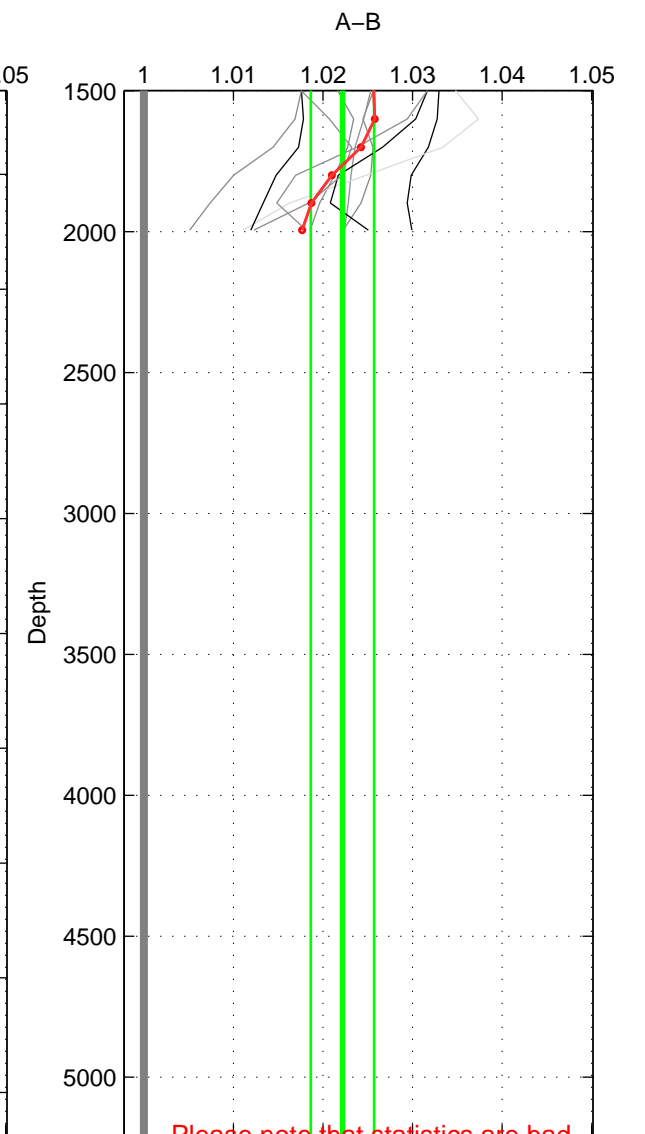

Cruise A (red). Date: Jul 1997 Cruisename: 682-49UP19970623

Cruise B (blue). Date: Feb 2008 Cruisename: 717-49UP20080122

\*\*\* "Favourite" values are means of spaces 1 2.

	Offset	O.StDev	Ratio	R.Stdev	Rating
SIGMA:	0.064	0.021	1.023	0.008	4
THETA:	0.066	0.021	1.024	0.008	4
DEPTH:	0.061	0.011	1.022	0.004	3
FAV. :	0.065	0.021	1.024	0.008	4

Profiles of A: 7  
 Profiles of B: 16  
 Diff profs : 10  
 WMoffset (A-B): 0.064496  
 WMoffset stdev: 0.020937  
 WMratio (A/B): 1.0233  
 WMratio stdev: 0.0076353

Quality (1-5): 4

Profiles of A: 7  
 Profiles of B: 16  
 Diff profs : 10  
 WMoffset (A-B): 0.066235  
 WMoffset stdev: 0.020866  
 WMratio (A/B): 1.0238  
 WMratio stdev: 0.0075927

Quality (1-5): 4

Profiles of A: 7  
 Profiles of B: 16  
 Diff profs : 10  
 WMoffset (A-B): 0.061271  
 WMoffset stdev: 0.010527  
 WMratio (A/B): 1.0222  
 WMratio stdev: 0.0035446

Quality (1-5): 3

Please note that statistics are bad.