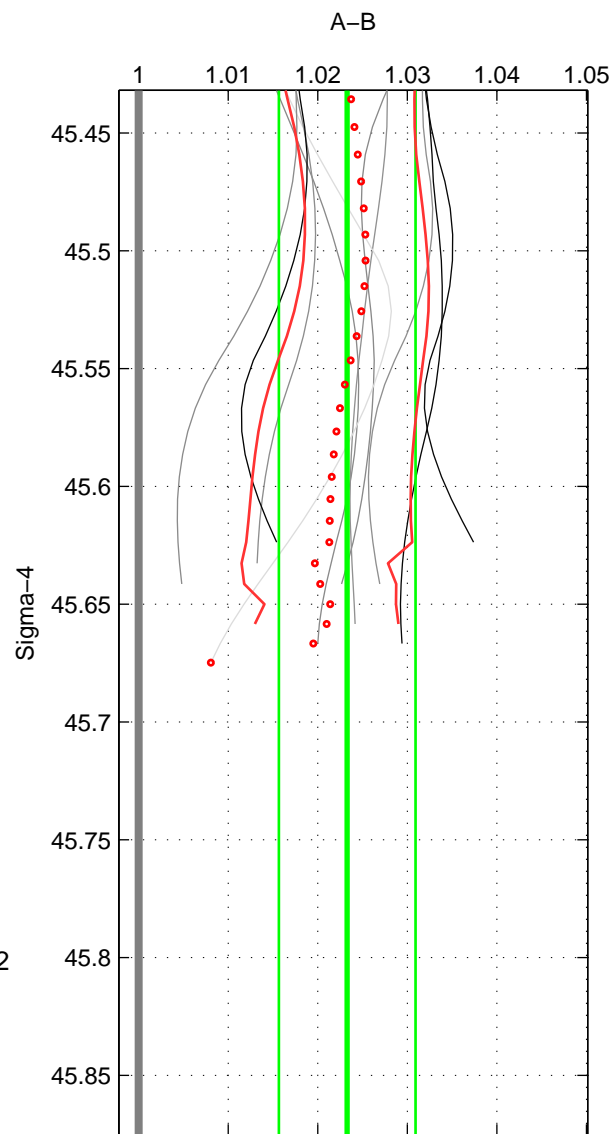

Cruise A (red). Date: Jul 1997 Cruisename: 682-49UP19970623

Cruise B (blue). Date: Feb 2008 Cruisename: 717-49UP20080122

\*\*\* "Favourite" values are means of spaces 1 2.

	Offset	O.StDev	Ratio	R.Stdev	Rating
SIGMA:	0.064	0.021	1.023	0.008	4
THETA:	0.066	0.021	1.024	0.008	4
DEPTH:	0.061	0.011	1.022	0.004	3
FAV. :	0.065	0.021	1.024	0.008	4

Profiles of A: 7  
 Profiles of B: 16  
 Diff profs : 10  
 WMoffset (A-B): 0.064496  
 WMoffset stdev: 0.020937  
 WMratio (A/B): 1.0233  
 WMratio stdev: 0.0076353

Quality (1-5): 4

Profiles of A: 7  
 Profiles of B: 16  
 Diff profs : 10  
 WMoffset (A-B): 0.066235  
 WMoffset stdev: 0.020866  
 WMratio (A/B): 1.0238  
 WMratio stdev: 0.0075927

Quality (1-5): 4

Profiles of A: 7  
 Profiles of B: 16  
 Diff profs : 10  
 WMoffset (A-B): 0.061271  
 WMoffset stdev: 0.010527  
 WMratio (A/B): 1.0222  
 WMratio stdev: 0.0035446

Quality (1-5): 3

Please note that statistics are bad.