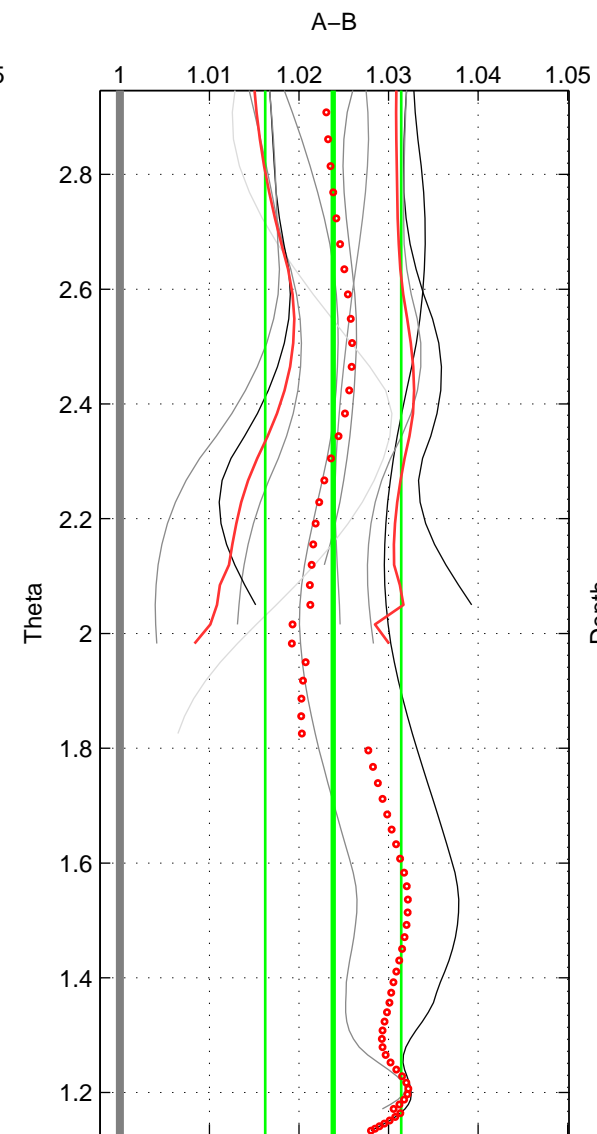

Cruise A (red). Date: Jul 1997 Cruisename: 682-49UP19970623

Cruise B (blue). Date: Feb 2008 Cruisename: 717-49UP20080122

\*\*\* "Favourite" values are means of spaces 1 2.

	Offset	O.StDev	Ratio	R.Stdev	Rating
SIGMA:	0.064	0.021	1.023	0.008	4
THETA:	0.066	0.021	1.024	0.008	4
DEPTH:	0.061	0.011	1.022	0.004	3
FAV. :	0.065	0.021	1.024	0.008	4

Profiles of A: 7  
 Profiles of B: 16  
 Diff profs : 10  
 WMoffset (A-B): 0.064496  
 WMoffset stdev: 0.020937  
 WMratio (A/B): 1.0233  
 WMratio stdev: 0.0076353

Quality (1-5): 4

Profiles of A: 7  
 Profiles of B: 16  
 Diff profs : 10  
 WMoffset (A-B): 0.066235  
 WMoffset stdev: 0.020866  
 WMratio (A/B): 1.0238  
 WMratio stdev: 0.0075927

Quality (1-5): 4

Profiles of A: 7  
 Profiles of B: 16  
 Diff profs : 10  
 WMoffset (A-B): 0.061271  
 WMoffset stdev: 0.010527  
 WMratio (A/B): 1.0222  
 WMratio stdev: 0.0035446

Quality (1-5): 3

Please note that statistics are bad.