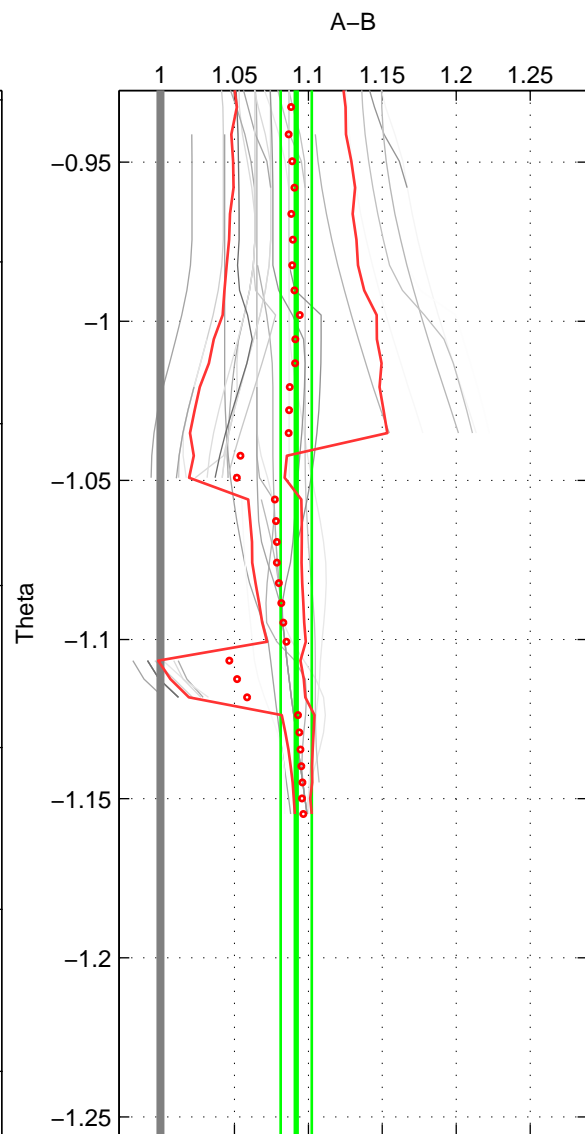

Cruise A (red). Date: Mar 1982 Cruisename: 23-18HU19820228  
 Cruise B (blue). Date: Sep 1980 Cruisename: 111-77YM19800811

\*\*\* "Favourite" values are those of space 2.

	Offset	O.StDev	Ratio	R.Stdev	Rating
SIGMA:	0.087	0.015	1.099	0.016	4
THETA:	0.081	0.009	1.092	0.011	5
DEPTH:	0.048	0.045	1.055	0.052	3
FAV.:	0.081	0.009	1.092	0.011	5

Profiles of A: 17  
 Profiles of B: 3  
 Diff profs: 36  
 WMoffset (A-B): 0.08694  
 WMoffset stdev: 0.014659  
 WMratio (A/B): 1.0986  
 WMratio stdev: 0.016447

Quality (1-5): 4

Profiles of A: 17  
 Profiles of B: 3  
 Diff profs: 35  
 WMoffset (A-B): 0.081185  
 WMoffset stdev: 0.0093627  
 WMratio (A/B): 1.0918  
 WMratio stdev: 0.01052

Quality (1-5): 5

Profiles of A: 17  
 Profiles of B: 3  
 Diff profs: 36  
 WMoffset (A-B): 0.048218  
 WMoffset stdev: 0.045352  
 WMratio (A/B): 1.055  
 WMratio stdev: 0.051938

Quality (1-5): 3

Please note that statistics are bad.