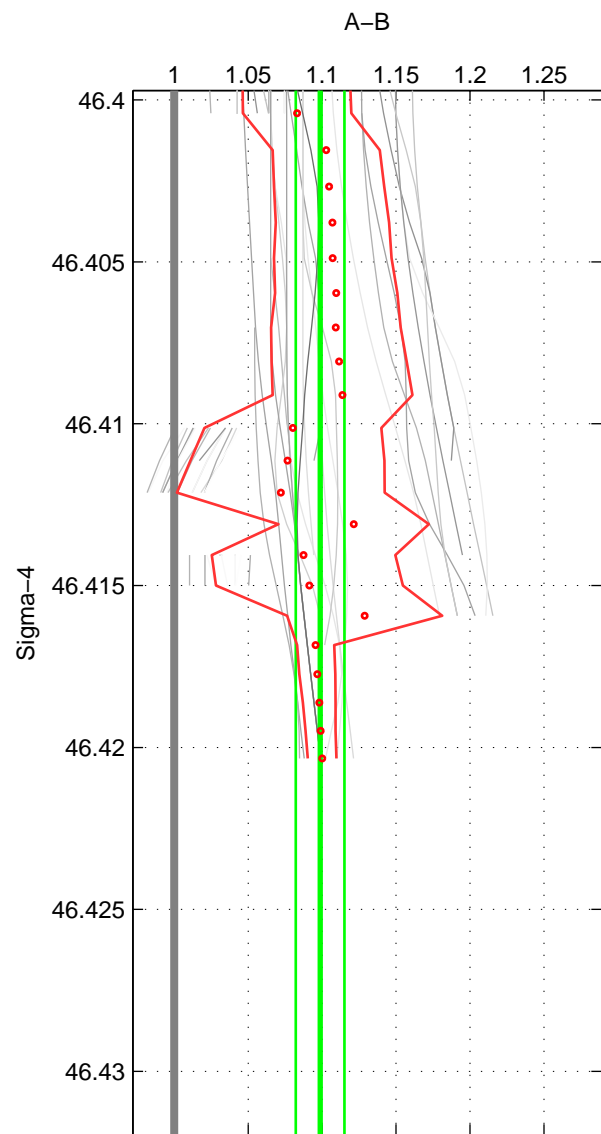

Cruise A (red). Date: Mar 1982 Cruisename: 23-18HU19820228  
 Cruise B (blue). Date: Sep 1980 Cruisename: 111-77YM19800811

\*\*\* "Favourite" values are those of space 2.

	Offset	O.StDev	Ratio	R.Stdev	Rating
SIGMA:	0.087	0.015	1.099	0.016	4
THETA:	0.081	0.009	1.092	0.011	5
DEPTH:	0.048	0.045	1.055	0.052	3
FAV.:	0.081	0.009	1.092	0.011	5

Profiles of A: 17  
 Profiles of B: 3  
 Diff profs: 36  
 WMoffset (A-B): 0.08694  
 WMoffset stdev: 0.014659  
 WMratio (A/B): 1.0986  
 WMratio stdev: 0.016447

Quality (1-5): 4

Profiles of A: 17  
 Profiles of B: 3  
 Diff profs: 35  
 WMoffset (A-B): 0.081185  
 WMoffset stdev: 0.0093627  
 WMratio (A/B): 1.0918  
 WMratio stdev: 0.01052

Quality (1-5): 5

Profiles of A: 17  
 Profiles of B: 3  
 Diff profs: 36  
 WMoffset (A-B): 0.048218  
 WMoffset stdev: 0.045352  
 WMratio (A/B): 1.055  
 WMratio stdev: 0.051938

Quality (1-5): 3

Please note that statistics are bad.