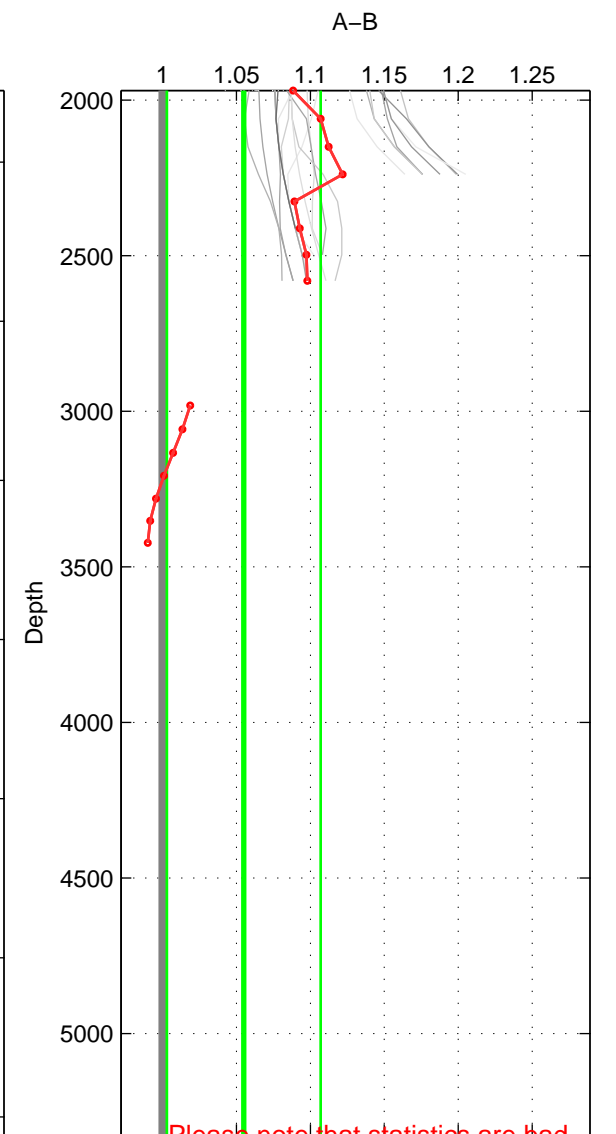

Cruise A (red). Date: Mar 1982 Cruisename: 23-18HU19820228  
 Cruise B (blue). Date: Sep 1980 Cruisename: 111-77YM19800811

\*\*\* "Favourite" values are those of space 2.

	Offset	O.StDev	Ratio	R.Stdev	Rating
SIGMA:	0.087	0.015	1.099	0.016	4
THETA:	0.081	0.009	1.092	0.011	5
DEPTH:	0.048	0.045	1.055	0.052	3
FAV.:	0.081	0.009	1.092	0.011	5

Profiles of A: 17  
 Profiles of B: 3  
 Diff profs: 36  
 WMoffset (A-B): 0.08694  
 WMoffset stdev: 0.014659  
 WMratio (A/B): 1.0986  
 WMratio stdev: 0.016447

Quality (1-5): 4

Profiles of A: 17  
 Profiles of B: 3  
 Diff profs: 35  
 WMoffset (A-B): 0.081185  
 WMoffset stdev: 0.0093627  
 WMratio (A/B): 1.0918  
 WMratio stdev: 0.01052

Quality (1-5): 5

Profiles of A: 17  
 Profiles of B: 3  
 Diff profs: 36  
 WMoffset (A-B): 0.048218  
 WMoffset stdev: 0.045352  
 WMratio (A/B): 1.055  
 WMratio stdev: 0.051938

Quality (1-5): 3

Please note that statistics are bad.