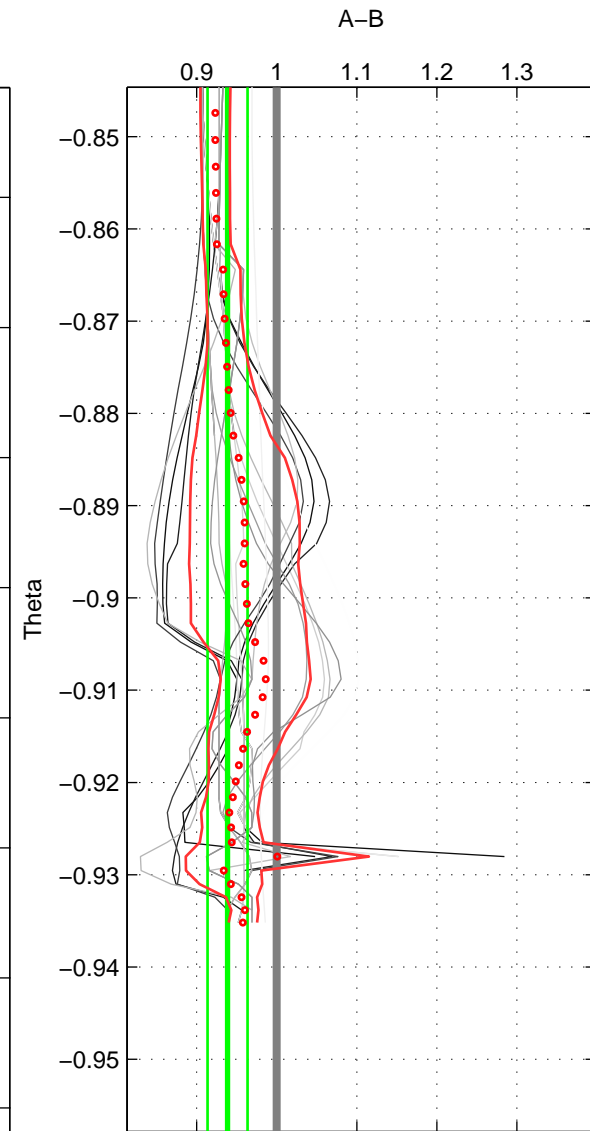

Cruise A (red). Date: Jul 1987 Cruisename: 2-06AQ19870704

Cruise B (blue). Date: Sep 1993 Cruisename: 3-06AQ19930806

*** "Favourite" values are means of spaces 1 2.

	Offset	O.StDev	Ratio	R.Stdev	Rating
SIGMA:	-0.046	0.022	0.953	0.022	4
THETA:	-0.060	0.025	0.939	0.025	4
DEPTH:	-0.044	0.022	0.954	0.023	3
FAV. :	-0.053	0.023	0.946	0.024	4

Profiles of A: 5
 Profiles of B: 5
 Diff profs : 22
 WMoffset (A-B): -0.045992
 WMoffset stdev: 0.021562
 WMratio (A/B): 0.95254
 WMratio stdev: 0.022227

Quality (1-5): 4

Profiles of A: 5
 Profiles of B: 5
 Diff profs : 22
 WMoffset (A-B): -0.060195
 WMoffset stdev: 0.024539
 WMratio (A/B): 0.93852
 WMratio stdev: 0.025038

Quality (1-5): 4

Profiles of A: 5
 Profiles of B: 5
 Diff profs : 22
 WMoffset (A-B): -0.044163
 WMoffset stdev: 0.022395
 WMratio (A/B): 0.95444
 WMratio stdev: 0.022921

Quality (1-5): 3