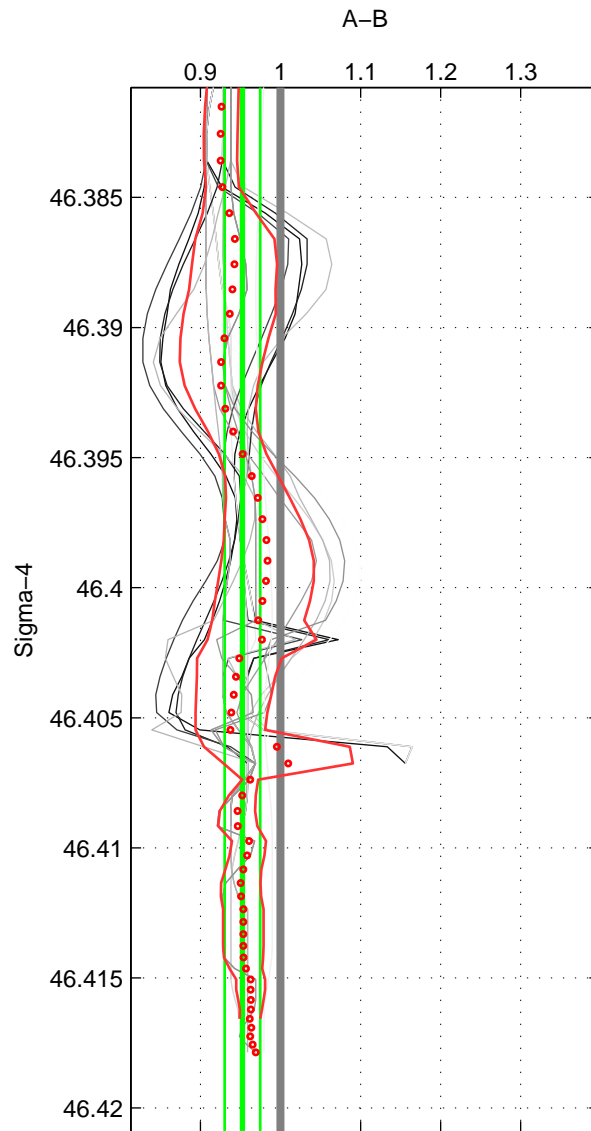

Cruise A (red). Date: Jul 1987 Cruisename: 2-06AQ19870704

Cruise B (blue). Date: Sep 1993 Cruisename: 3-06AQ19930806

*** "Favourite" values are means of spaces 1 2.

	Offset	O.StDev	Ratio	R.Stdev	Rating
SIGMA:	-0.046	0.022	0.953	0.022	4
THETA:	-0.060	0.025	0.939	0.025	4
DEPTH:	-0.044	0.022	0.954	0.023	3
FAV. :	-0.053	0.023	0.946	0.024	4

Profiles of A: 5
 Profiles of B: 5
 Diff profs : 22
 WMoffset (A-B): -0.045992
 WMoffset stdev: 0.021562
 WMratio (A/B): 0.95254
 WMratio stdev: 0.022227

Quality (1-5): 4

Profiles of A: 5
 Profiles of B: 5
 Diff profs : 22
 WMoffset (A-B): -0.060195
 WMoffset stdev: 0.024539
 WMratio (A/B): 0.93852
 WMratio stdev: 0.025038

Quality (1-5): 4

Profiles of A: 5
 Profiles of B: 5
 Diff profs : 22
 WMoffset (A-B): -0.044163
 WMoffset stdev: 0.022395
 WMratio (A/B): 0.95444
 WMratio stdev: 0.022921

Quality (1-5): 3