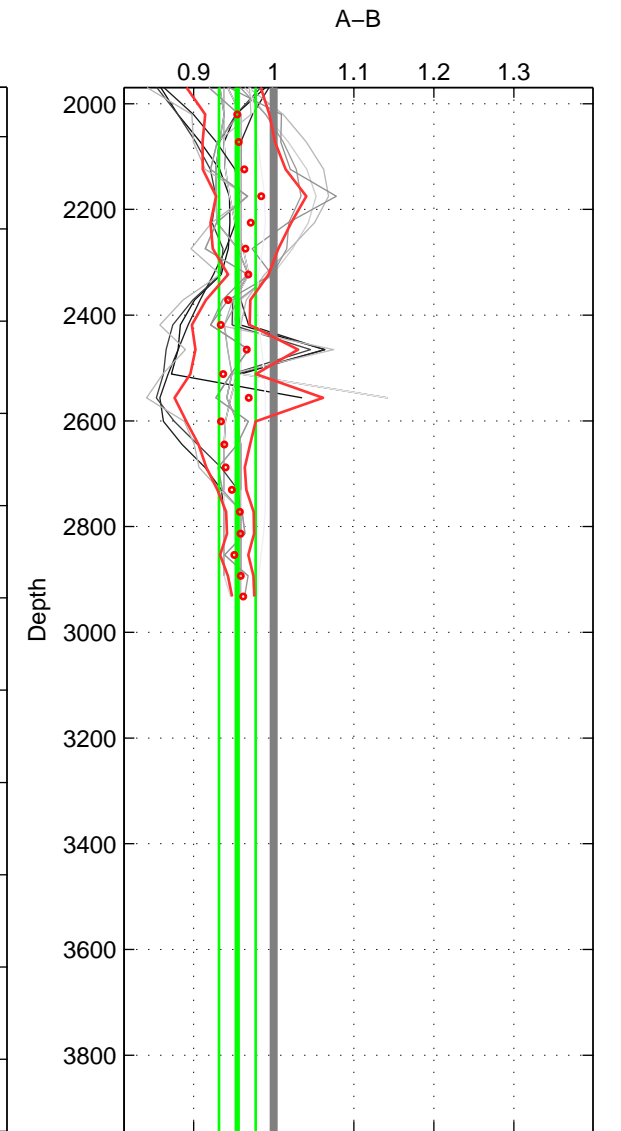

Cruise A (red). Date: Jul 1987 Cruisename: 2-06AQ19870704

Cruise B (blue). Date: Sep 1993 Cruisename: 3-06AQ19930806

*** "Favourite" values are means of spaces 1 2.

	Offset	O.StDev	Ratio	R.Stdev	Rating
SIGMA:	-0.046	0.022	0.953	0.022	4
THETA:	-0.060	0.025	0.939	0.025	4
DEPTH:	-0.044	0.022	0.954	0.023	3
FAV. :	-0.053	0.023	0.946	0.024	4

Profiles of A: 5
 Profiles of B: 5
 Diff profs : 22
 WMoffset (A-B): -0.045992
 WMoffset stdev: 0.021562
 WMratio (A/B): 0.95254
 WMratio stdev: 0.022227

Quality (1-5): 4

Profiles of A: 5
 Profiles of B: 5
 Diff profs : 22
 WMoffset (A-B): -0.060195
 WMoffset stdev: 0.024539
 WMratio (A/B): 0.93852
 WMratio stdev: 0.025038

Quality (1-5): 4

Profiles of A: 5
 Profiles of B: 5
 Diff profs : 22
 WMoffset (A-B): -0.044163
 WMoffset stdev: 0.022395
 WMratio (A/B): 0.95444
 WMratio stdev: 0.022921

Quality (1-5): 3