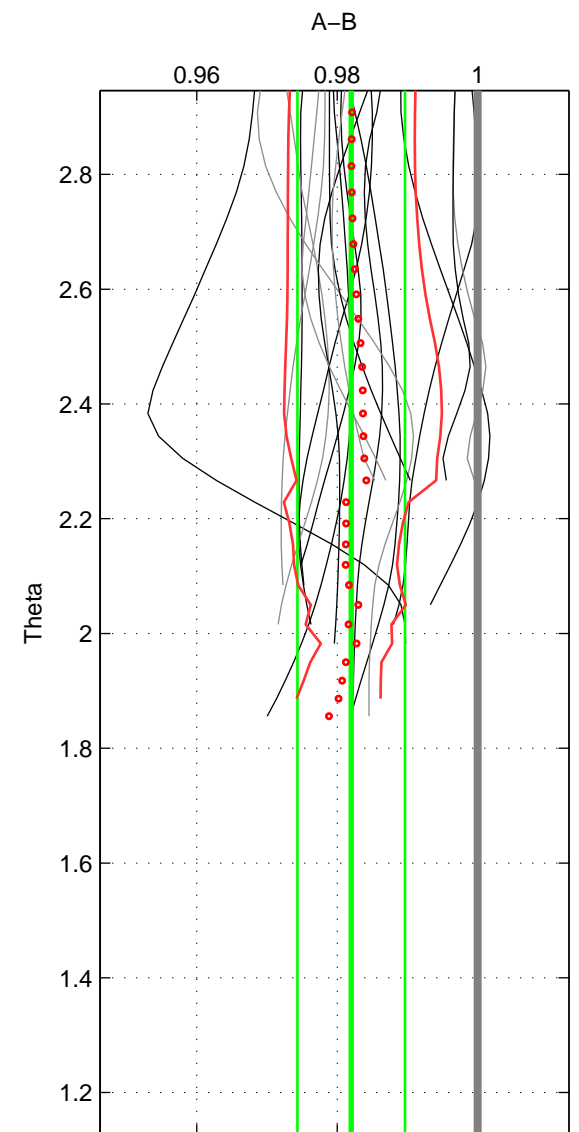

Cruise A (red). Date: Nov 2000 Cruisename: 692-49UP20001105

Cruise B (blue). Date: Feb 2008 Cruisename: 717-49UP20080122

*** "Favourite" values are those of space 1.

	Offset	O.StDev	Ratio	R.Stdev	Rating
SIGMA:	-0.050	0.024	0.982	0.009	5
THETA:	-0.049	0.021	0.982	0.008	4
DEPTH:	-0.052	0.004	0.981	0.002	3
FAV.:	-0.050	0.024	0.982	0.009	5

Profiles of A: 13
 Profiles of B: 17
 Diff profs : 18
 WMoffset (A-B): -0.049527
 WMoffset stdev: 0.024495
 WMratio (A/B): 0.98204
 WMratio stdev: 0.00885

Quality (1-5): 5

Profiles of A: 13
 Profiles of B: 17
 Diff profs : 18
 WMoffset (A-B): -0.049387
 WMoffset stdev: 0.021181
 WMratio (A/B): 0.98201
 WMratio stdev: 0.007658

Quality (1-5): 4

Profiles of A: 13
 Profiles of B: 17
 Diff profs : 18
 WMoffset (A-B): -0.052222
 WMoffset stdev: 0.0039108
 WMratio (A/B): 0.98095
 WMratio stdev: 0.0016485

Quality (1-5): 3

Please note that statistics are bad.