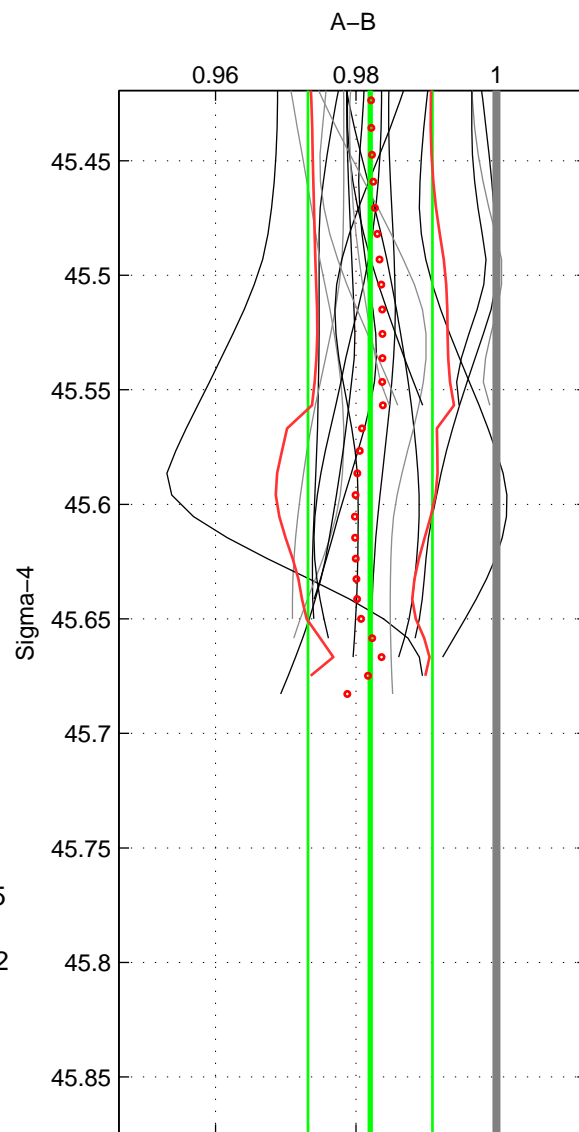

Cruise A (red). Date: Nov 2000 Cruisename: 692-49UP20001105

Cruise B (blue). Date: Feb 2008 Cruisename: 717-49UP20080122

*** "Favourite" values are those of space 1.

	Offset	O.StDev	Ratio	R.Stdev	Rating
SIGMA:	-0.050	0.024	0.982	0.009	5
THETA:	-0.049	0.021	0.982	0.008	4
DEPTH:	-0.052	0.004	0.981	0.002	3
FAV.:	-0.050	0.024	0.982	0.009	5

Profiles of A: 13
 Profiles of B: 17
 Diff profs : 18
 WMoffset (A-B): -0.049527
 WMoffset stdev: 0.024495
 WMratio (A/B): 0.98204
 WMratio stdev: 0.00885

Quality (1-5): 5

Profiles of A: 13
 Profiles of B: 17
 Diff profs : 18
 WMoffset (A-B): -0.049387
 WMoffset stdev: 0.021181
 WMratio (A/B): 0.98201
 WMratio stdev: 0.007658

Quality (1-5): 4

Profiles of A: 13
 Profiles of B: 17
 Diff profs : 18
 WMoffset (A-B): -0.052222
 WMoffset stdev: 0.0039108
 WMratio (A/B): 0.98095
 WMratio stdev: 0.0016485

Quality (1-5): 3

Please note that statistics are bad.