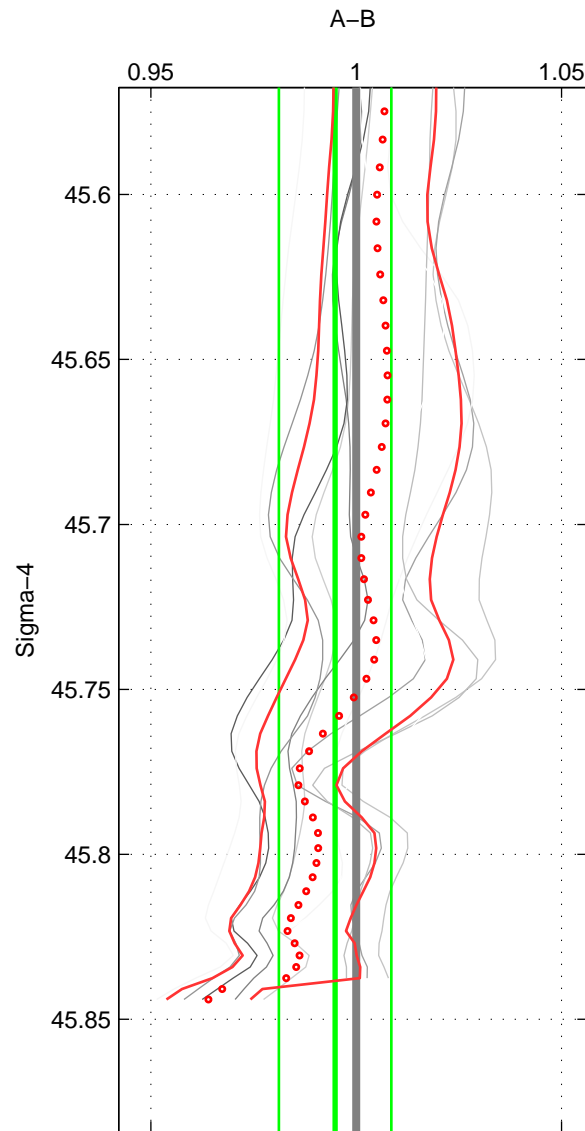

Cruise A (red). Date: Aug 1985 Cruisename: 496-325019850804
 Cruise B (blue). Date: Sep 1993 Cruisename: 730-90BM19930830

*** "Favourite" values are means of spaces 1 2 3.

	Offset	O.StDev	Ratio	R.Stdev	Rating
SIGMA:	-0.016	0.039	0.995	0.014	2
THETA:	-0.014	0.040	0.996	0.014	2
DEPTH:	-0.047	0.020	0.983	0.007	2
FAV. :	-0.026	0.033	0.991	0.012	2

Profiles of A: 5
 Profiles of B: 3
 Diff profs : 10
 WMoffset (A-B): -0.016055
 WMoffset stdev: 0.038913
 WMratio (A/B): 0.99486
 WMratio stdev: 0.013711

Quality (1-5): 2

Profiles of A: 5
 Profiles of B: 3
 Diff profs : 10
 WMoffset (A-B): -0.01367
 WMoffset stdev: 0.039986
 WMratio (A/B): 0.99559
 WMratio stdev: 0.014142

Quality (1-5): 2

Profiles of A: 5
 Profiles of B: 3
 Diff profs : 10
 WMoffset (A-B): -0.047428
 WMoffset stdev: 0.020398
 WMratio (A/B): 0.98313
 WMratio stdev: 0.0073116

Quality (1-5): 2