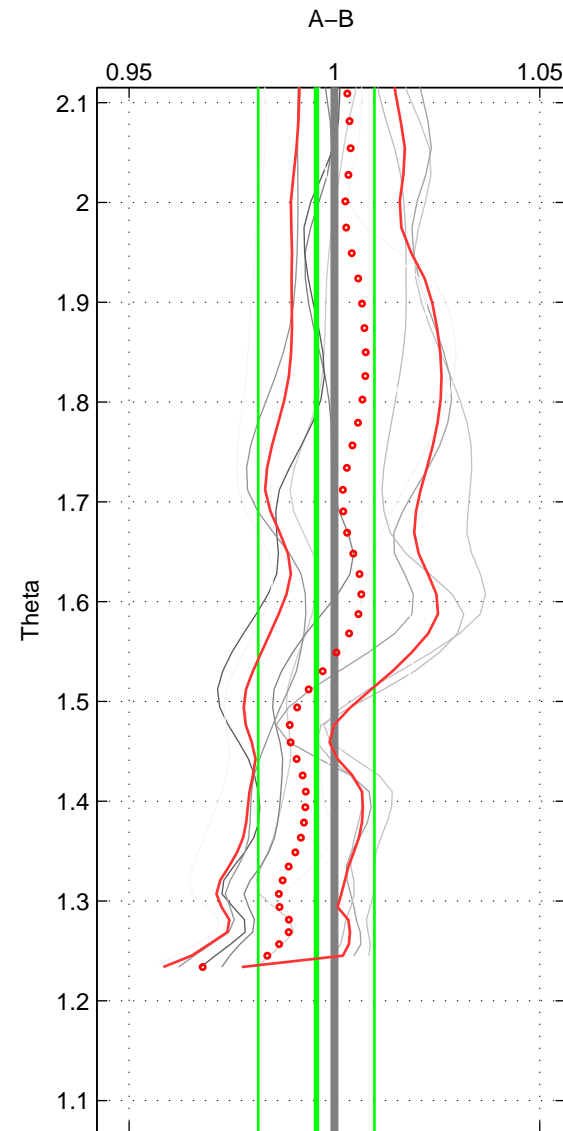

Cruise A (red). Date: Aug 1985 Cruisename: 496-325019850804
 Cruise B (blue). Date: Sep 1993 Cruisename: 730-90BM19930830

*** "Favourite" values are means of spaces 1 2 3.

	Offset	O.StDev	Ratio	R.Stdev	Rating
SIGMA:	-0.016	0.039	0.995	0.014	2
THETA:	-0.014	0.040	0.996	0.014	2
DEPTH:	-0.047	0.020	0.983	0.007	2
FAV. :	-0.026	0.033	0.991	0.012	2

Profiles of A: 5
 Profiles of B: 3
 Diff profs : 10
 WMoffset (A-B): -0.016055
 WMoffset stdev: 0.038913
 WMratio (A/B): 0.99486
 WMratio stdev: 0.013711

Quality (1-5): 2

Profiles of A: 5
 Profiles of B: 3
 Diff profs : 10
 WMoffset (A-B): -0.01367
 WMoffset stdev: 0.039986
 WMratio (A/B): 0.99559
 WMratio stdev: 0.014142

Quality (1-5): 2

Profiles of A: 5
 Profiles of B: 3
 Diff profs : 10
 WMoffset (A-B): -0.047428
 WMoffset stdev: 0.020398
 WMratio (A/B): 0.98313
 WMratio stdev: 0.0073116

Quality (1-5): 2