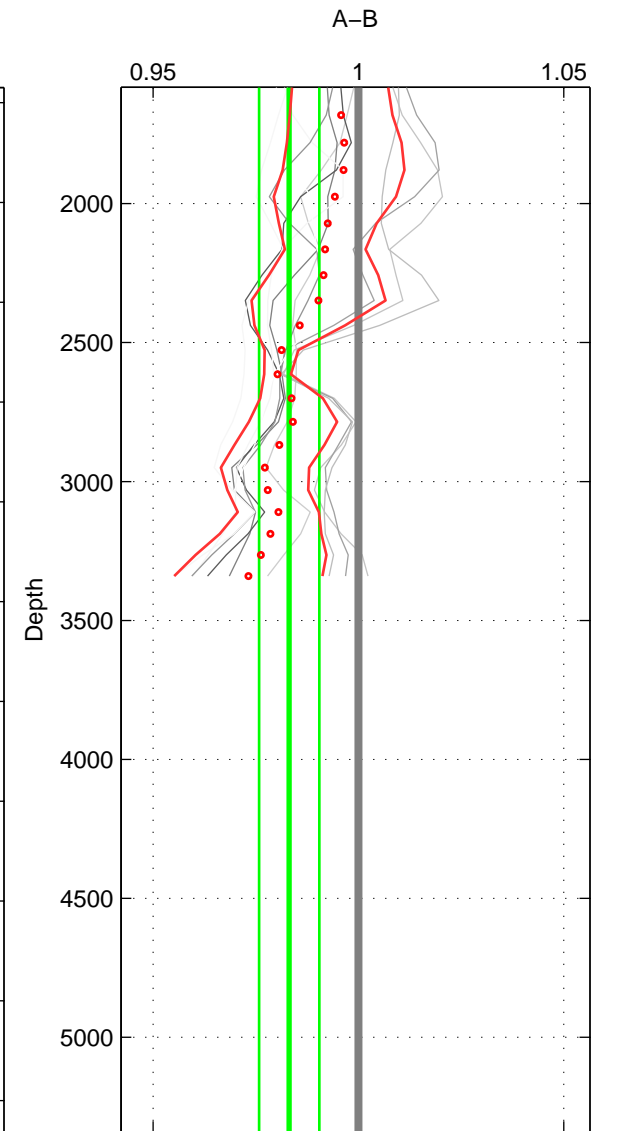

Cruise A (red). Date: Aug 1985 Cruisename: 496-325019850804
 Cruise B (blue). Date: Sep 1993 Cruisename: 730-90BM19930830

*** "Favourite" values are means of spaces 1 2 3.

	Offset	O.StDev	Ratio	R.Stdev	Rating
SIGMA:	-0.016	0.039	0.995	0.014	2
THETA:	-0.014	0.040	0.996	0.014	2
DEPTH:	-0.047	0.020	0.983	0.007	2
FAV. :	-0.026	0.033	0.991	0.012	2

Profiles of A: 5
 Profiles of B: 3
 Diff profs : 10
 WMoffset (A-B): -0.016055
 WMoffset stdev: 0.038913
 WMratio (A/B): 0.99486
 WMratio stdev: 0.013711

Quality (1-5): 2

Profiles of A: 5
 Profiles of B: 3
 Diff profs : 10
 WMoffset (A-B): -0.01367
 WMoffset stdev: 0.039986
 WMratio (A/B): 0.99559
 WMratio stdev: 0.014142

Quality (1-5): 2

Profiles of A: 5
 Profiles of B: 3
 Diff profs : 10
 WMoffset (A-B): -0.047428
 WMoffset stdev: 0.020398
 WMratio (A/B): 0.98313
 WMratio stdev: 0.0073116

Quality (1-5): 2