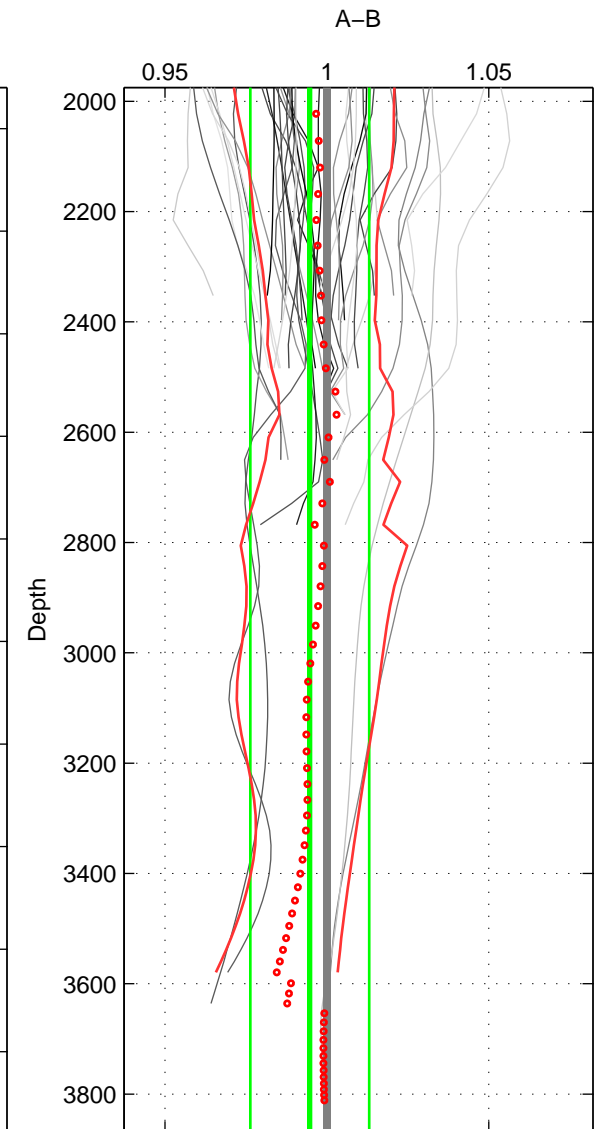

Cruise A (red). Date: Dec 2010 Cruisename: 130-06AQ20101128
 Cruise B (blue). Date: Mar 2010 Cruisename: 256-33RO20100308

*** "Favourite" values are means of spaces 1 2.

	Offset	O.StDev	Ratio	R.Stdev	Rating
SIGMA:	-0.018	0.020	0.992	0.009	5
THETA:	-0.021	0.018	0.991	0.008	5
DEPTH:	-0.012	0.041	0.995	0.018	4
FAV.:	-0.020	0.019	0.991	0.008	5

Profiles of A: 8
 Profiles of B: 11
 Diff profs: 43
 WMoffset (A-B): -0.018202
 WMoffset stdev: 0.020421
 WMratio (A/B): 0.99193
 WMratio stdev: 0.0089584

Quality (1-5): 5

Profiles of A: 8
 Profiles of B: 11
 Diff profs: 43
 WMoffset (A-B): -0.021392
 WMoffset stdev: 0.017941
 WMratio (A/B): 0.99052
 WMratio stdev: 0.0078381

Quality (1-5): 5

Profiles of A: 8
 Profiles of B: 11
 Diff profs: 43
 WMoffset (A-B): -0.012302
 WMoffset stdev: 0.041287
 WMratio (A/B): 0.99468
 WMratio stdev: 0.018386

Quality (1-5): 4