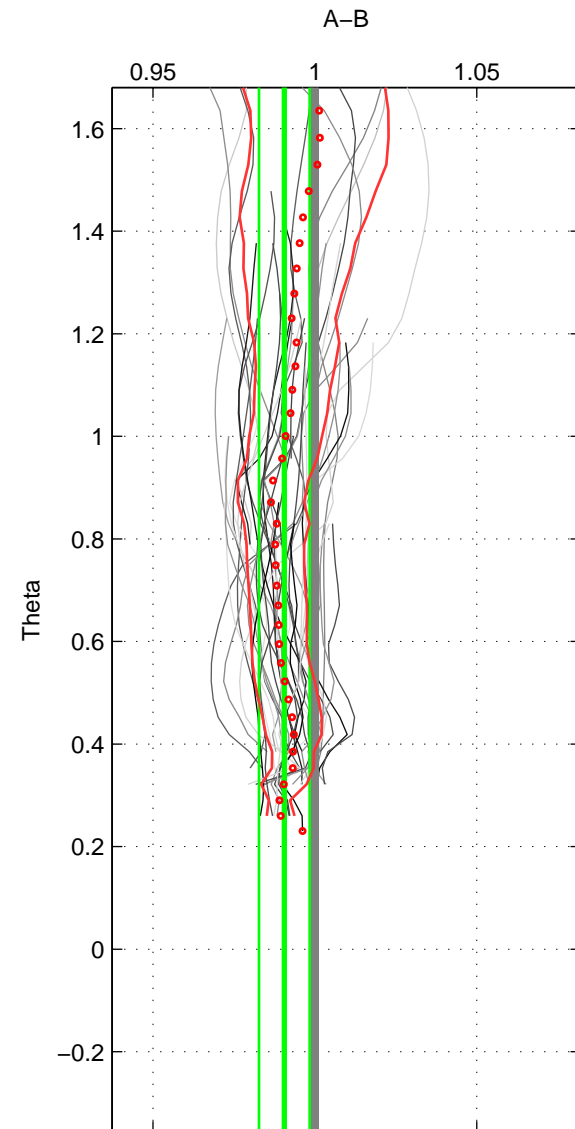

Cruise A (red). Date: Dec 2010 Cruisename: 130-06AQ20101128
 Cruise B (blue). Date: Mar 2010 Cruisename: 256-33RO20100308

*** "Favourite" values are means of spaces 1 2.

	Offset	O.StDev	Ratio	R.Stdev	Rating
SIGMA:	-0.018	0.020	0.992	0.009	5
THETA:	-0.021	0.018	0.991	0.008	5
DEPTH:	-0.012	0.041	0.995	0.018	4
FAV.:	-0.020	0.019	0.991	0.008	5

Profiles of A: 8
 Profiles of B: 11
 Diff profs: 43
 WMoffset (A-B): -0.018202
 WMoffset stdev: 0.020421
 WMratio (A/B): 0.99193
 WMratio stdev: 0.0089584

Quality (1-5): 5

Profiles of A: 8
 Profiles of B: 11
 Diff profs: 43
 WMoffset (A-B): -0.021392
 WMoffset stdev: 0.017941
 WMratio (A/B): 0.99052
 WMratio stdev: 0.0078381

Quality (1-5): 5

Profiles of A: 8
 Profiles of B: 11
 Diff profs: 43
 WMoffset (A-B): -0.012302
 WMoffset stdev: 0.041287
 WMratio (A/B): 0.99468
 WMratio stdev: 0.018386

Quality (1-5): 4