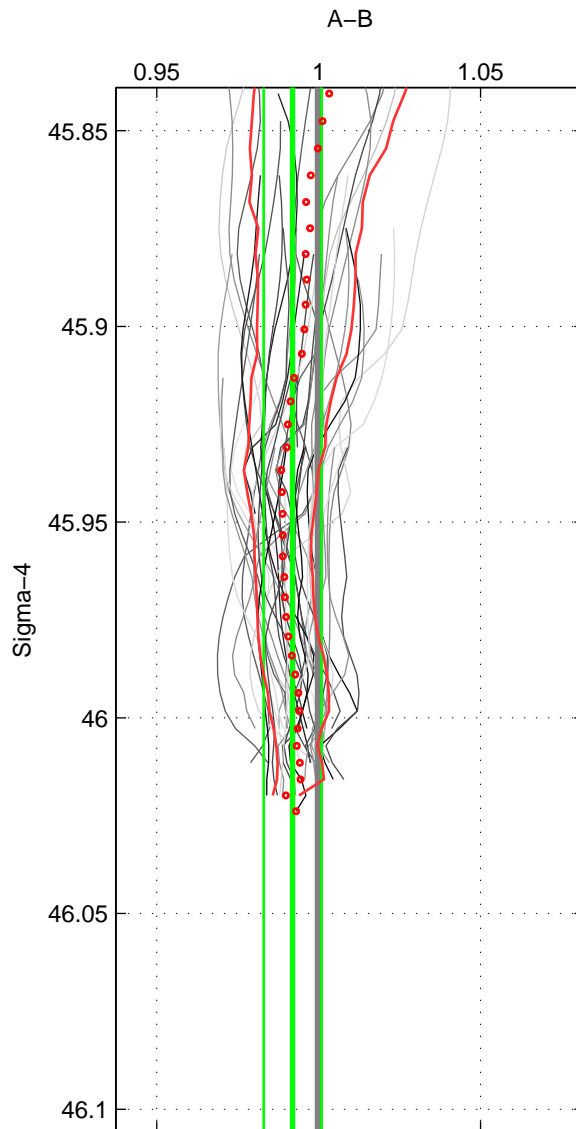

Cruise A (red). Date: Dec 2010 Cruisename: 130-06AQ20101128
 Cruise B (blue). Date: Mar 2010 Cruisename: 256-33RO20100308

*** "Favourite" values are means of spaces 1 2.

	Offset	O.StDev	Ratio	R.Stdev	Rating
SIGMA:	-0.018	0.020	0.992	0.009	5
THETA:	-0.021	0.018	0.991	0.008	5
DEPTH:	-0.012	0.041	0.995	0.018	4
FAV.:	-0.020	0.019	0.991	0.008	5

Profiles of A: 8
 Profiles of B: 11
 Diff profs: 43
 WMoffset (A-B): -0.018202
 WMoffset stdev: 0.020421
 WMratio (A/B): 0.99193
 WMratio stdev: 0.0089584

Quality (1-5): 5

Profiles of A: 8
 Profiles of B: 11
 Diff profs: 43
 WMoffset (A-B): -0.021392
 WMoffset stdev: 0.017941
 WMratio (A/B): 0.99052
 WMratio stdev: 0.0078381

Quality (1-5): 5

Profiles of A: 8
 Profiles of B: 11
 Diff profs: 43
 WMoffset (A-B): -0.012302
 WMoffset stdev: 0.041287
 WMratio (A/B): 0.99468
 WMratio stdev: 0.018386

Quality (1-5): 4