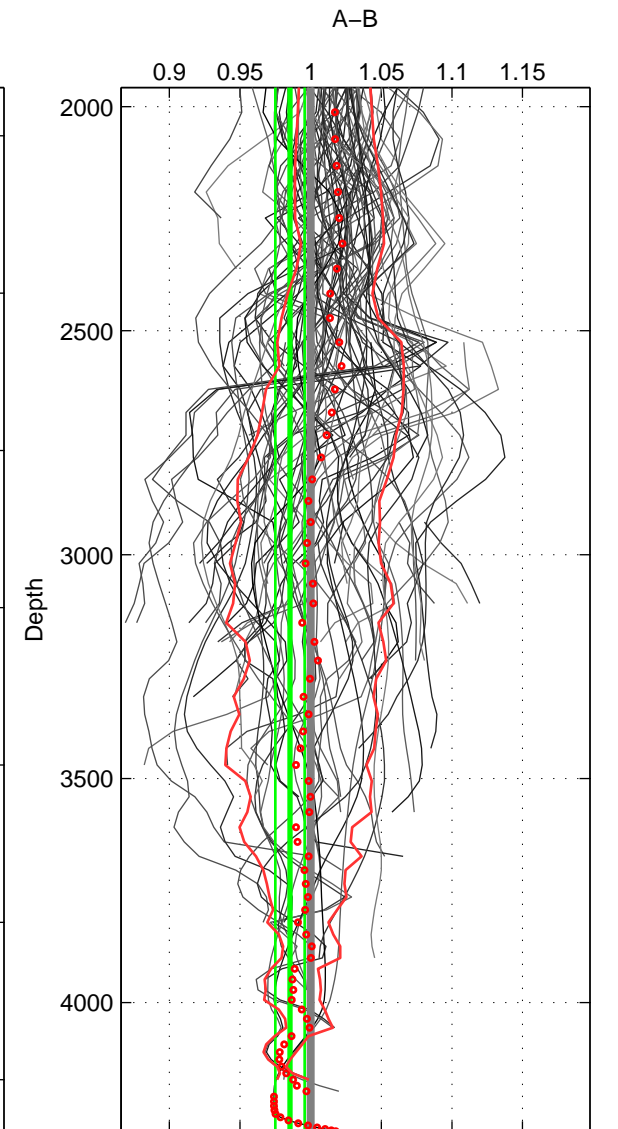

Cruise A (red). Date: Sep 1991 Cruisename: 141-06MT19910902

Cruise B (blue). Date: Jul 1990 Cruisename: 295-64TR19900701

\*\*\* "Favourite" values are means of spaces 1 2 3.

	Offset	O.StDev	Ratio	R.Stdev	Rating
SIGMA:	0.008	0.035	1.006	0.026	5
THETA:	0.005	0.030	1.003	0.021	5
DEPTH:	-0.021	0.016	0.985	0.010	5
FAV.:	-0.002	0.027	0.998	0.019	5

Profiles of A: 29  
 Profiles of B: 22  
 Diff profs : 91  
 WMoffset (A-B): 0.0082673  
 WMoffset stdev: 0.03465  
 WMratio (A/B): 1.0059  
 WMratio stdev: 0.025879

Quality (1-5): 5

Profiles of A: 29  
 Profiles of B: 22  
 Diff profs : 89  
 WMoffset (A-B): 0.0052718  
 WMoffset stdev: 0.030421  
 WMratio (A/B): 1.0034  
 WMratio stdev: 0.021378

Quality (1-5): 5

Profiles of A: 28  
 Profiles of B: 22  
 Diff profs : 88  
 WMoffset (A-B): -0.020737  
 WMoffset stdev: 0.016421  
 WMratio (A/B): 0.98541  
 WMratio stdev: 0.010336

Quality (1-5): 5