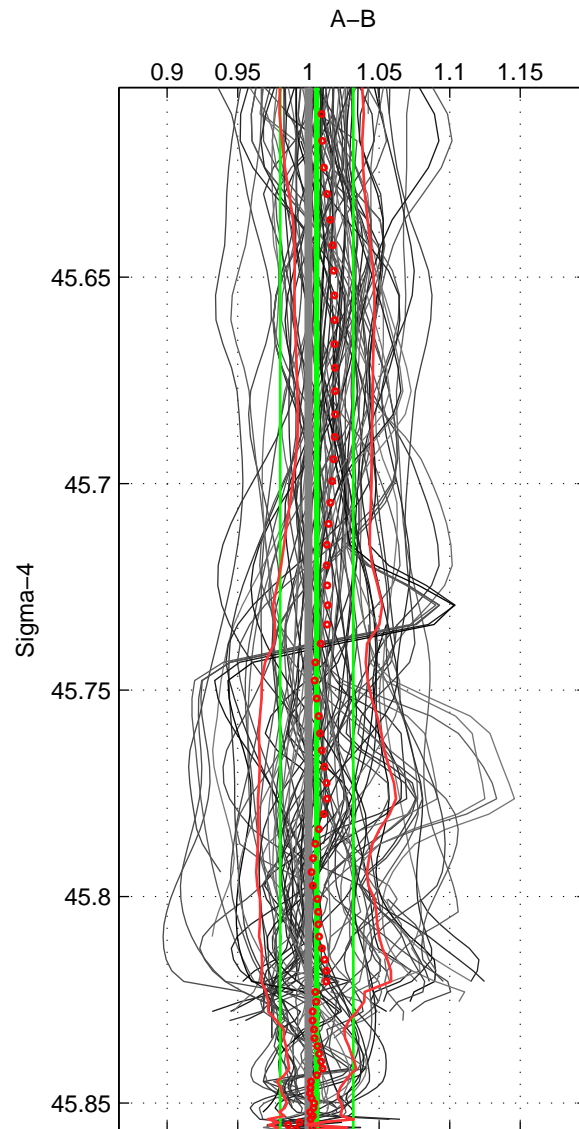

Cruise A (red). Date: Sep 1991 Cruisename: 141-06MT19910902

Cruise B (blue). Date: Jul 1990 Cruisename: 295-64TR19900701

\*\*\* "Favourite" values are means of spaces 1 2 3.

	Offset	O.StDev	Ratio	R.Stdev	Rating
SIGMA:	0.008	0.035	1.006	0.026	5
THETA:	0.005	0.030	1.003	0.021	5
DEPTH:	-0.021	0.016	0.985	0.010	5
FAV.:	-0.002	0.027	0.998	0.019	5

Profiles of A: 29  
 Profiles of B: 22  
 Diff profs : 91  
 WMoffset (A-B): 0.0082673  
 WMoffset stdev: 0.03465  
 WMratio (A/B): 1.0059  
 WMratio stdev: 0.025879

Quality (1-5): 5

Profiles of A: 29  
 Profiles of B: 22  
 Diff profs : 89  
 WMoffset (A-B): 0.0052718  
 WMoffset stdev: 0.030421  
 WMratio (A/B): 1.0034  
 WMratio stdev: 0.021378

Quality (1-5): 5

Profiles of A: 28  
 Profiles of B: 22  
 Diff profs : 88  
 WMoffset (A-B): -0.020737  
 WMoffset stdev: 0.016421  
 WMratio (A/B): 0.98541  
 WMratio stdev: 0.010336

Quality (1-5): 5