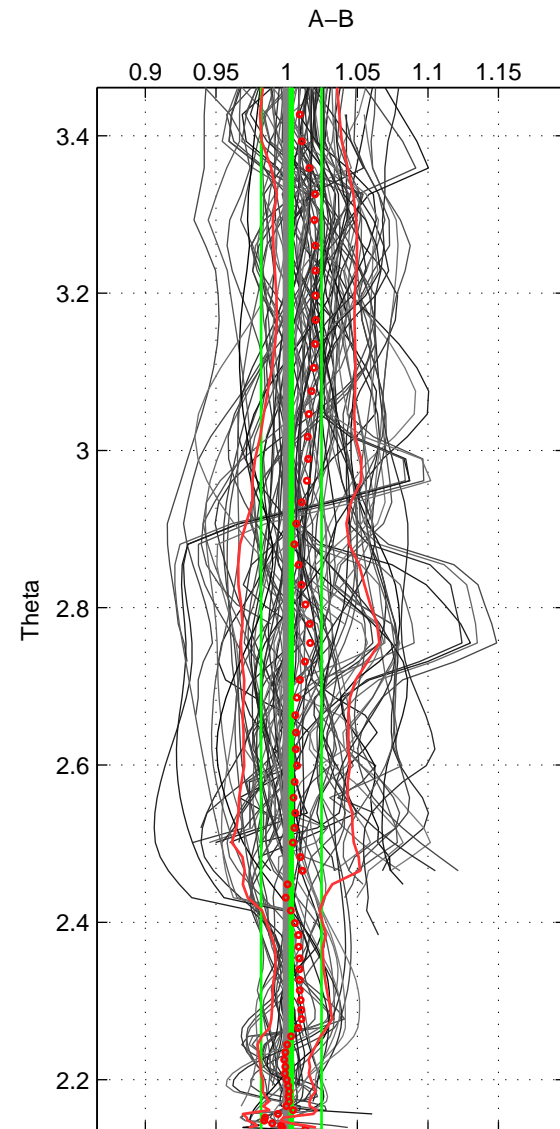

Cruise A (red). Date: Sep 1991 Cruisename: 141-06MT19910902

Cruise B (blue). Date: Jul 1990 Cruisename: 295-64TR19900701

\*\*\* "Favourite" values are means of spaces 1 2 3.

	Offset	O.StDev	Ratio	R.Stdev	Rating
SIGMA:	0.008	0.035	1.006	0.026	5
THETA:	0.005	0.030	1.003	0.021	5
DEPTH:	-0.021	0.016	0.985	0.010	5
FAV.:	-0.002	0.027	0.998	0.019	5

Profiles of A: 29  
 Profiles of B: 22  
 Diff profs : 91  
 WMoffset (A-B): 0.0082673  
 WMoffset stdev: 0.03465  
 WMratio (A/B): 1.0059  
 WMratio stdev: 0.025879

Quality (1-5): 5

Profiles of A: 29  
 Profiles of B: 22  
 Diff profs : 89  
 WMoffset (A-B): 0.0052718  
 WMoffset stdev: 0.030421  
 WMratio (A/B): 1.0034  
 WMratio stdev: 0.021378

Quality (1-5): 5

Profiles of A: 28  
 Profiles of B: 22  
 Diff profs : 88  
 WMoffset (A-B): -0.020737  
 WMoffset stdev: 0.016421  
 WMratio (A/B): 0.98541  
 WMratio stdev: 0.010336

Quality (1-5): 5