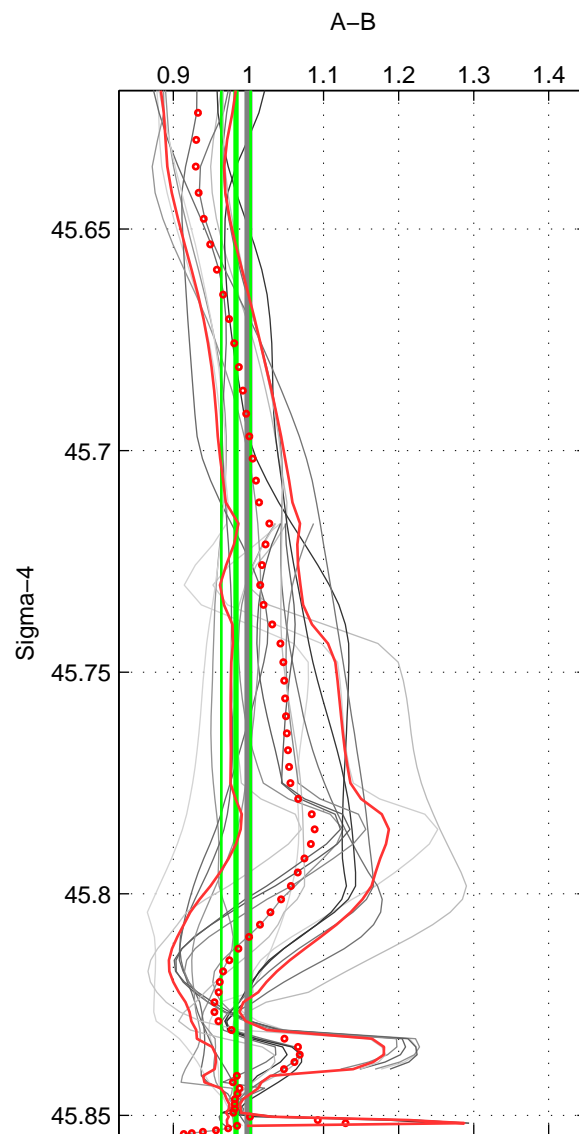

Cruise A (red). Date: Jul 1990 Cruisename: 295-64TR19900701

Cruise B (blue). Date: Jul 1989 Cruisename: 309-74DI19890716

\*\*\* "Favourite" values are means of spaces 1 2 3.

	Offset	O.StDev	Ratio	R.Stdev	Rating
SIGMA:	-0.023	0.031	0.983	0.020	5
THETA:	-0.026	0.025	0.982	0.016	5
DEPTH:	-0.020	0.061	0.982	0.046	5
FAV.:	-0.023	0.039	0.983	0.027	5

Profiles of A: 6  
 Profiles of B: 3  
 Diff profs : 18  
 WMoffset (A-B): -0.022896  
 WMoffset stdev: 0.030947  
 WMratio (A/B): 0.98348  
 WMratio stdev: 0.019581

Quality (1-5): 5

Profiles of A: 6  
 Profiles of B: 3  
 Diff profs : 18  
 WMoffset (A-B): -0.025683  
 WMoffset stdev: 0.02538  
 WMratio (A/B): 0.98237  
 WMratio stdev: 0.01582

Quality (1-5): 5

Profiles of A: 6  
 Profiles of B: 3  
 Diff profs : 18  
 WMoffset (A-B): -0.020407  
 WMoffset stdev: 0.061034  
 WMratio (A/B): 0.98202  
 WMratio stdev: 0.046315

Quality (1-5): 5