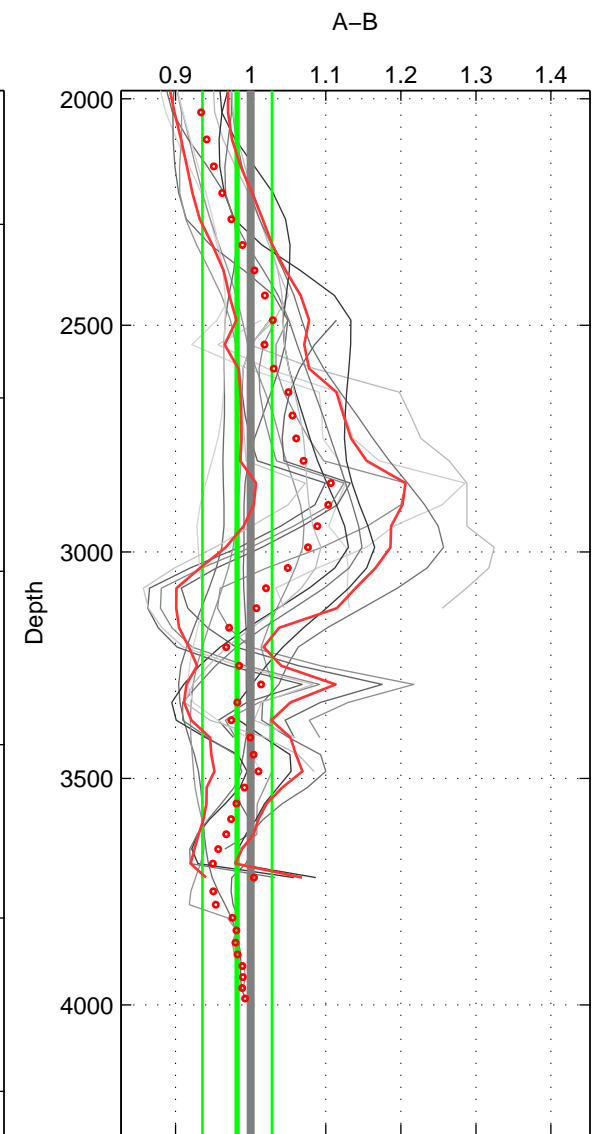

Cruise A (red). Date: Jul 1990 Cruisename: 295-64TR19900701

Cruise B (blue). Date: Jul 1989 Cruisename: 309-74DI19890716

\*\*\* "Favourite" values are means of spaces 1 2 3.

	Offset	O.StDev	Ratio	R.Stdev	Rating
SIGMA:	-0.023	0.031	0.983	0.020	5
THETA:	-0.026	0.025	0.982	0.016	5
DEPTH:	-0.020	0.061	0.982	0.046	5
FAV.:	-0.023	0.039	0.983	0.027	5

Profiles of A: 6  
 Profiles of B: 3  
 Diff profs : 18  
 WMoffset (A-B): -0.022896  
 WMoffset stdev: 0.030947  
 WMratio (A/B): 0.98348  
 WMratio stdev: 0.019581

Quality (1-5): 5

Profiles of A: 6  
 Profiles of B: 3  
 Diff profs : 18  
 WMoffset (A-B): -0.025683  
 WMoffset stdev: 0.02538  
 WMratio (A/B): 0.98237  
 WMratio stdev: 0.01582

Quality (1-5): 5

Profiles of A: 6  
 Profiles of B: 3  
 Diff profs : 18  
 WMoffset (A-B): -0.020407  
 WMoffset stdev: 0.061034  
 WMratio (A/B): 0.98202  
 WMratio stdev: 0.046315

Quality (1-5): 5