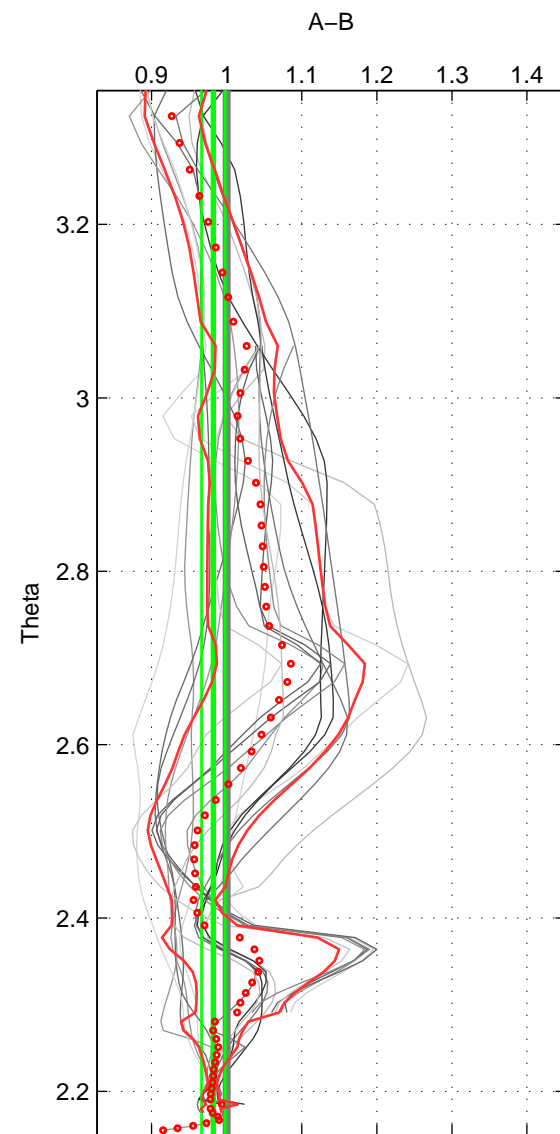

Cruise A (red). Date: Jul 1990 Cruisename: 295-64TR19900701

Cruise B (blue). Date: Jul 1989 Cruisename: 309-74DI19890716

\*\*\* "Favourite" values are means of spaces 1 2 3.

	Offset	O.StDev	Ratio	R.Stdev	Rating
SIGMA:	-0.023	0.031	0.983	0.020	5
THETA:	-0.026	0.025	0.982	0.016	5
DEPTH:	-0.020	0.061	0.982	0.046	5
FAV.:	-0.023	0.039	0.983	0.027	5

Profiles of A: 6  
 Profiles of B: 3  
 Diff profs : 18  
 WMoffset (A-B): -0.022896  
 WMoffset stdev: 0.030947  
 WMratio (A/B): 0.98348  
 WMratio stdev: 0.019581

Quality (1-5): 5

Profiles of A: 6  
 Profiles of B: 3  
 Diff profs : 18  
 WMoffset (A-B): -0.025683  
 WMoffset stdev: 0.02538  
 WMratio (A/B): 0.98237  
 WMratio stdev: 0.01582

Quality (1-5): 5

Profiles of A: 6  
 Profiles of B: 3  
 Diff profs : 18  
 WMoffset (A-B): -0.020407  
 WMoffset stdev: 0.061034  
 WMratio (A/B): 0.98202  
 WMratio stdev: 0.046315

Quality (1-5): 5