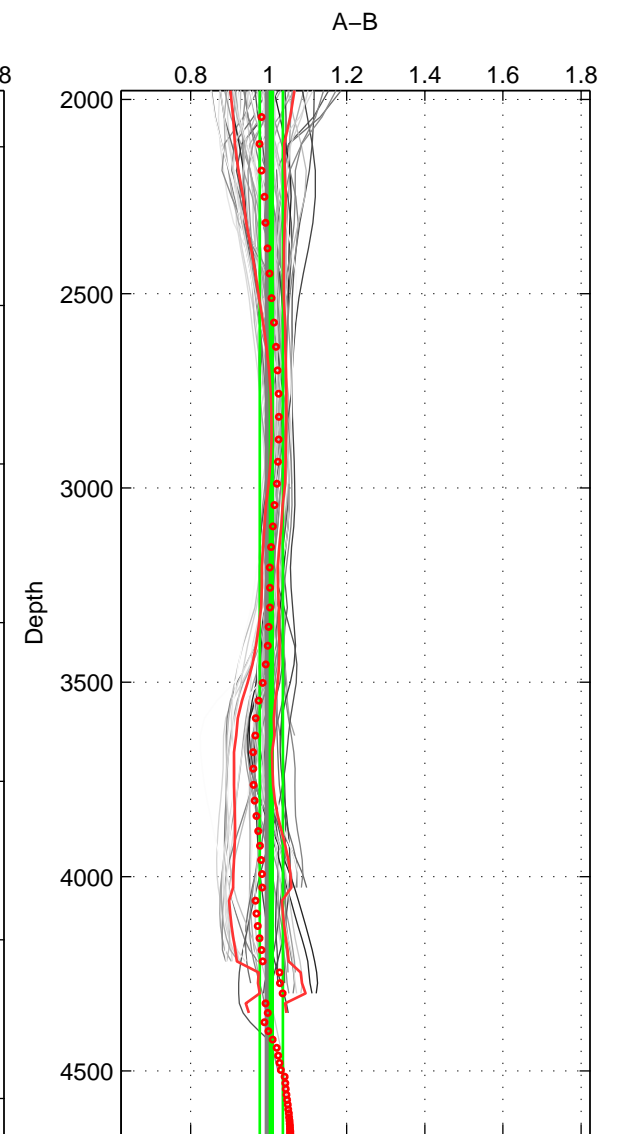

Cruise A (red). Date: Feb 1994 Cruisename: 238-323019940104
 Cruise B (blue). Date: Apr 1995 Cruisename: 320-74JC19950320

*** "Favourite" values are means of spaces 1 2 3.

	Offset	O.StDev	Ratio	R.Stdev	Rating
SIGMA:	0.030	0.033	1.017	0.019	5
THETA:	0.037	0.028	1.020	0.015	5
DEPTH:	0.011	0.040	1.007	0.029	5
FAV.:	0.026	0.034	1.015	0.021	5

Profiles of A: 7
 Profiles of B: 11
 Diff profs: 63
 WMoffset (A-B): 0.029596
 WMoffset stdev: 0.032532
 WMratio (A/B): 1.0174
 WMratio stdev: 0.019363

Quality (1-5): 5

Profiles of A: 7
 Profiles of B: 11
 Diff profs: 63
 WMoffset (A-B): 0.036529
 WMoffset stdev: 0.02825
 WMratio (A/B): 1.0201
 WMratio stdev: 0.015382

Quality (1-5): 5

Profiles of A: 7
 Profiles of B: 11
 Diff profs: 63
 WMoffset (A-B): 0.011442
 WMoffset stdev: 0.040183
 WMratio (A/B): 1.0069
 WMratio stdev: 0.029484

Quality (1-5): 5