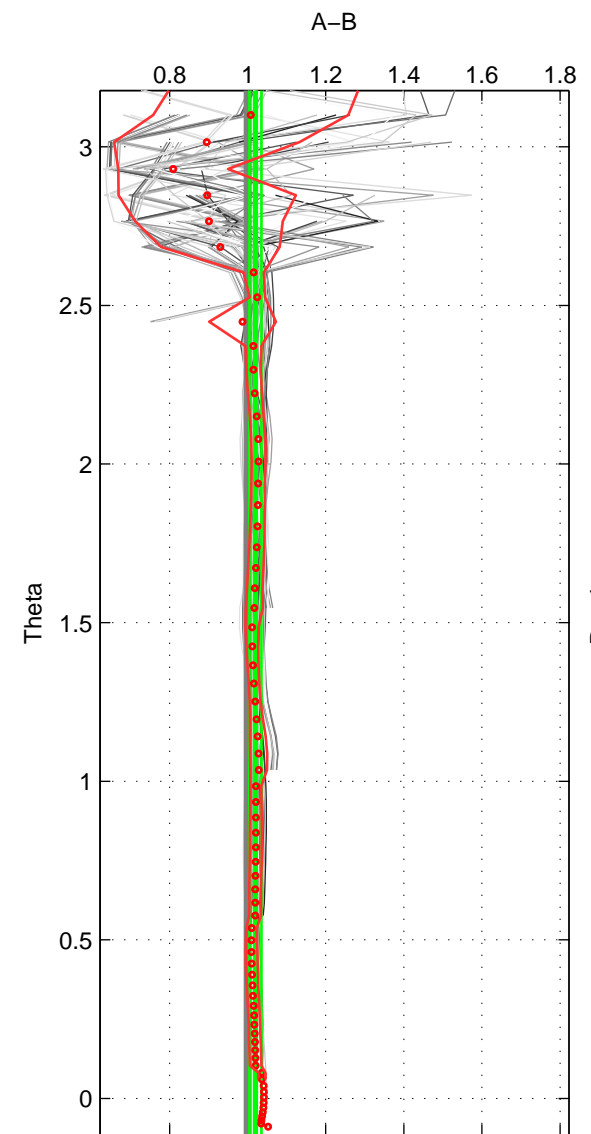

Cruise A (red). Date: Feb 1994 Cruisename: 238-323019940104
 Cruise B (blue). Date: Apr 1995 Cruisename: 320-74JC19950320

*** "Favourite" values are means of spaces 1 2 3.

	Offset	O.StDev	Ratio	R.Stdev	Rating
SIGMA:	0.030	0.033	1.017	0.019	5
THETA:	0.037	0.028	1.020	0.015	5
DEPTH:	0.011	0.040	1.007	0.029	5
FAV.:	0.026	0.034	1.015	0.021	5

Profiles of A: 7
 Profiles of B: 11
 Diff profs: 63
 WMoffset (A-B): 0.029596
 WMoffset stdev: 0.032532
 WMratio (A/B): 1.0174
 WMratio stdev: 0.019363

Quality (1-5): 5

Profiles of A: 7
 Profiles of B: 11
 Diff profs: 63
 WMoffset (A-B): 0.036529
 WMoffset stdev: 0.02825
 WMratio (A/B): 1.0201
 WMratio stdev: 0.015382

Quality (1-5): 5

Profiles of A: 7
 Profiles of B: 11
 Diff profs: 63
 WMoffset (A-B): 0.011442
 WMoffset stdev: 0.040183
 WMratio (A/B): 1.0069
 WMratio stdev: 0.029484

Quality (1-5): 5