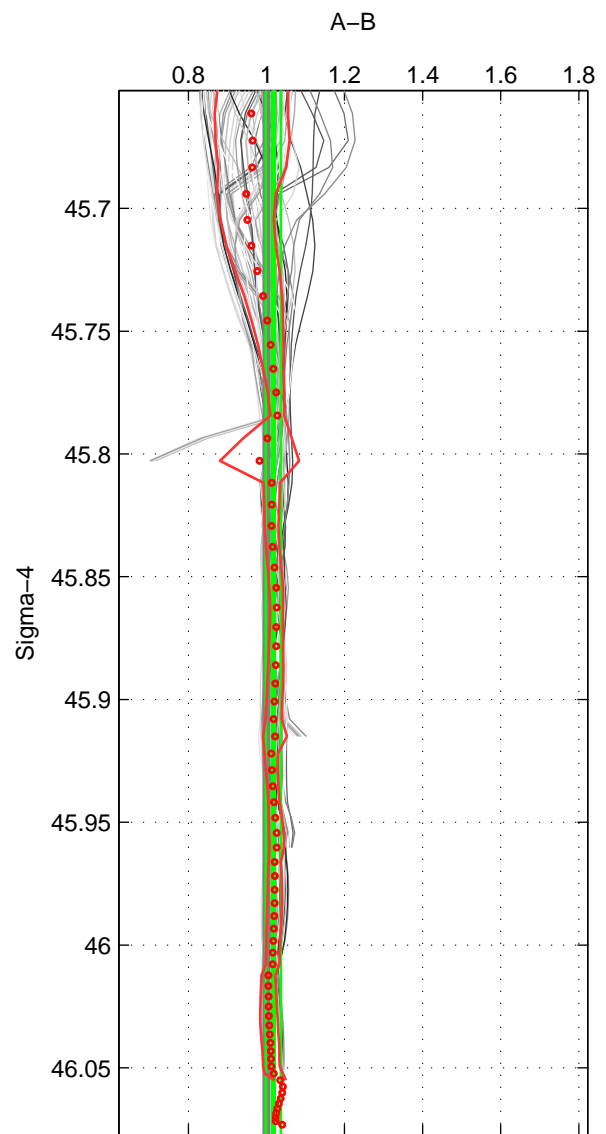

Cruise A (red). Date: Feb 1994 Cruisename: 238-323019940104
 Cruise B (blue). Date: Apr 1995 Cruisename: 320-74JC19950320

*** "Favourite" values are means of spaces 1 2 3.

	Offset	O.StDev	Ratio	R.Stdev	Rating
SIGMA:	0.030	0.033	1.017	0.019	5
THETA:	0.037	0.028	1.020	0.015	5
DEPTH:	0.011	0.040	1.007	0.029	5
FAV.:	0.026	0.034	1.015	0.021	5

Profiles of A: 7
 Profiles of B: 11
 Diff profs: 63
 WMoffset (A-B): 0.029596
 WMoffset stdev: 0.032532
 WMratio (A/B): 1.0174
 WMratio stdev: 0.019363

Quality (1-5): 5

Profiles of A: 7
 Profiles of B: 11
 Diff profs: 63
 WMoffset (A-B): 0.036529
 WMoffset stdev: 0.02825
 WMratio (A/B): 1.0201
 WMratio stdev: 0.015382

Quality (1-5): 5

Profiles of A: 7
 Profiles of B: 11
 Diff profs: 63
 WMoffset (A-B): 0.011442
 WMoffset stdev: 0.040183
 WMratio (A/B): 1.0069
 WMratio stdev: 0.029484

Quality (1-5): 5