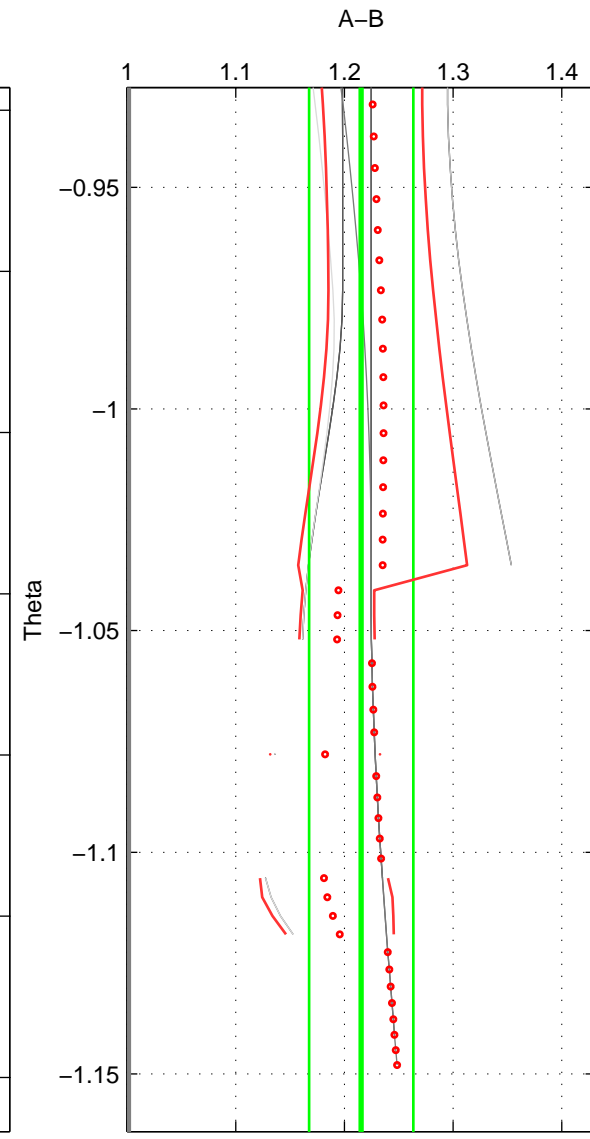

Cruise A (red). Date: Feb 1994 Cruisename: 70-58AA19940203
 Cruise B (blue). Date: Sep 1980 Cruisename: 111-77YM19800811

*** "Favourite" values are those of space 2.

	Offset	O.StDev	Ratio	R.Stdev	Rating
SIGMA:	0.222	0.013	1.256	0.017	2
THETA:	0.195	0.035	1.215	0.048	3
DEPTH:	0.223	0.014	1.256	0.020	2
FAV.:	0.195	0.035	1.215	0.048	3

Please note that statistics are bad.

Profiles of A: 2
 Profiles of B: 3
 Diff profs : 6
 WMoffset (A-B): 0.22237
 WMoffset stdev: 0.012671
 WMratio (A/B): 1.256
 WMratio stdev: 0.017012

Quality (1-5): 2

Profiles of A: 3
 Profiles of B: 3
 Diff profs : 8
 WMoffset (A-B): 0.19454
 WMoffset stdev: 0.035442
 WMratio (A/B): 1.2154
 WMratio stdev: 0.047951

Quality (1-5): 3

Please note that statistics are bad.

Profiles of A: 1
 Profiles of B: 3
 Diff profs : 3
 WMoffset (A-B): 0.22309
 WMoffset stdev: 0.013676
 WMratio (A/B): 1.2557
 WMratio stdev: 0.02039

Quality (1-5): 2