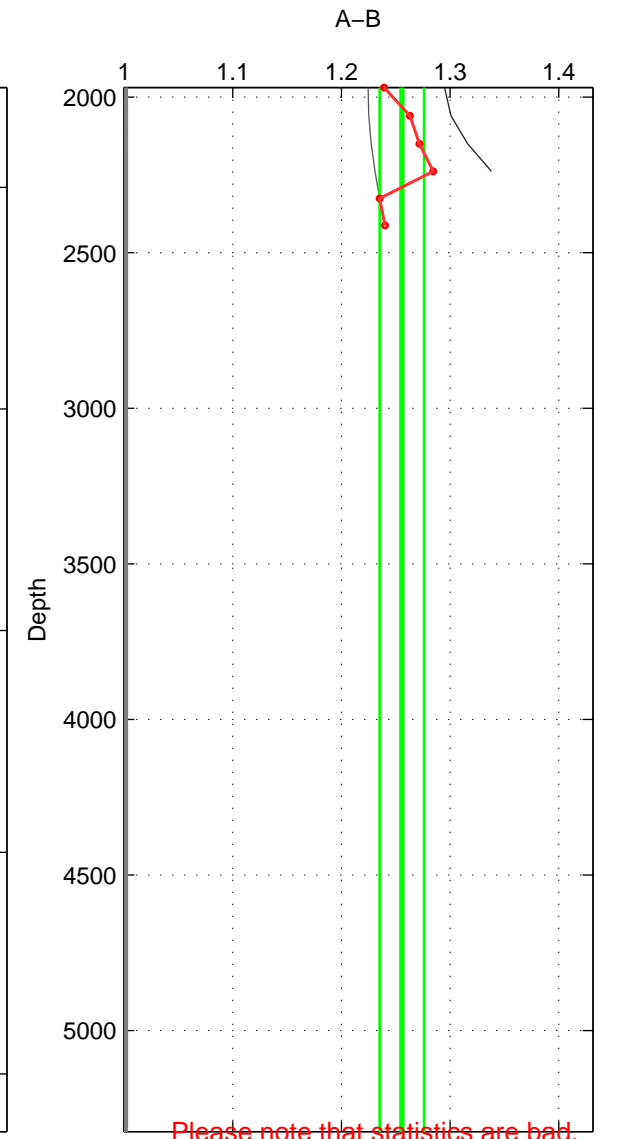

Cruise A (red). Date: Feb 1994 Cruisename: 70-58AA19940203
 Cruise B (blue). Date: Sep 1980 Cruisename: 111-77YM19800811

*** "Favourite" values are those of space 2.

	Offset	O.StDev	Ratio	R.Stdev	Rating
SIGMA:	0.222	0.013	1.256	0.017	2
THETA:	0.195	0.035	1.215	0.048	3
DEPTH:	0.223	0.014	1.256	0.020	2
FAV.:	0.195	0.035	1.215	0.048	3

Please note that statistics are bad.

Profiles of A: 2
 Profiles of B: 3
 Diff profs : 6
 WMoffset (A-B): 0.22237
 WMoffset stdev: 0.012671
 WMratio (A/B): 1.256
 WMratio stdev: 0.017012

Quality (1-5): 2

Profiles of A: 3
 Profiles of B: 3
 Diff profs : 8
 WMoffset (A-B): 0.19454
 WMoffset stdev: 0.035442
 WMratio (A/B): 1.2154
 WMratio stdev: 0.047951

Quality (1-5): 3

Please note that statistics are bad.

Profiles of A: 1
 Profiles of B: 3
 Diff profs : 3
 WMoffset (A-B): 0.22309
 WMoffset stdev: 0.013676
 WMratio (A/B): 1.2557
 WMratio stdev: 0.02039

Quality (1-5): 2