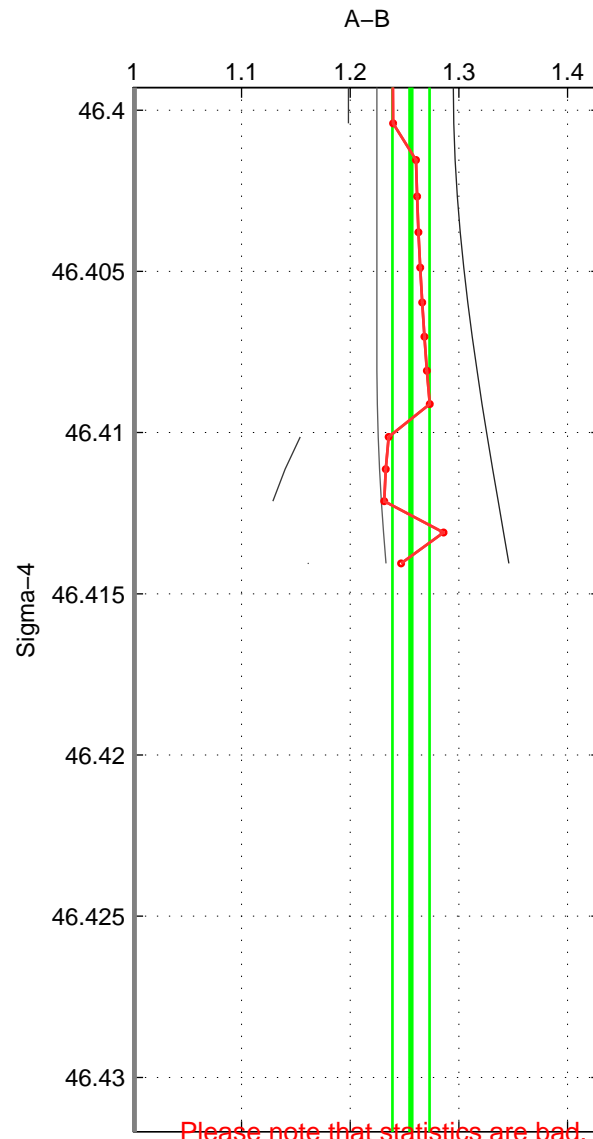

Cruise A (red). Date: Feb 1994 Cruisename: 70-58AA19940203
 Cruise B (blue). Date: Sep 1980 Cruisename: 111-77YM19800811

*** "Favourite" values are those of space 2.

	Offset	O.StDev	Ratio	R.Stdev	Rating
SIGMA:	0.222	0.013	1.256	0.017	2
THETA:	0.195	0.035	1.215	0.048	3
DEPTH:	0.223	0.014	1.256	0.020	2
FAV.:	0.195	0.035	1.215	0.048	3

Please note that statistics are bad.

Profiles of A: 2
 Profiles of B: 3
 Diff profs : 6
 WMoffset (A-B): 0.22237
 WMoffset stdev: 0.012671
 WMratio (A/B): 1.256
 WMratio stdev: 0.017012

Quality (1-5): 2

Profiles of A: 3
 Profiles of B: 3
 Diff profs : 8
 WMoffset (A-B): 0.19454
 WMoffset stdev: 0.035442
 WMratio (A/B): 1.2154
 WMratio stdev: 0.047951

Quality (1-5): 3

Please note that statistics are bad.

Profiles of A: 1
 Profiles of B: 3
 Diff profs : 3
 WMoffset (A-B): 0.22309
 WMoffset stdev: 0.013676
 WMratio (A/B): 1.2557
 WMratio stdev: 0.02039

Quality (1-5): 2