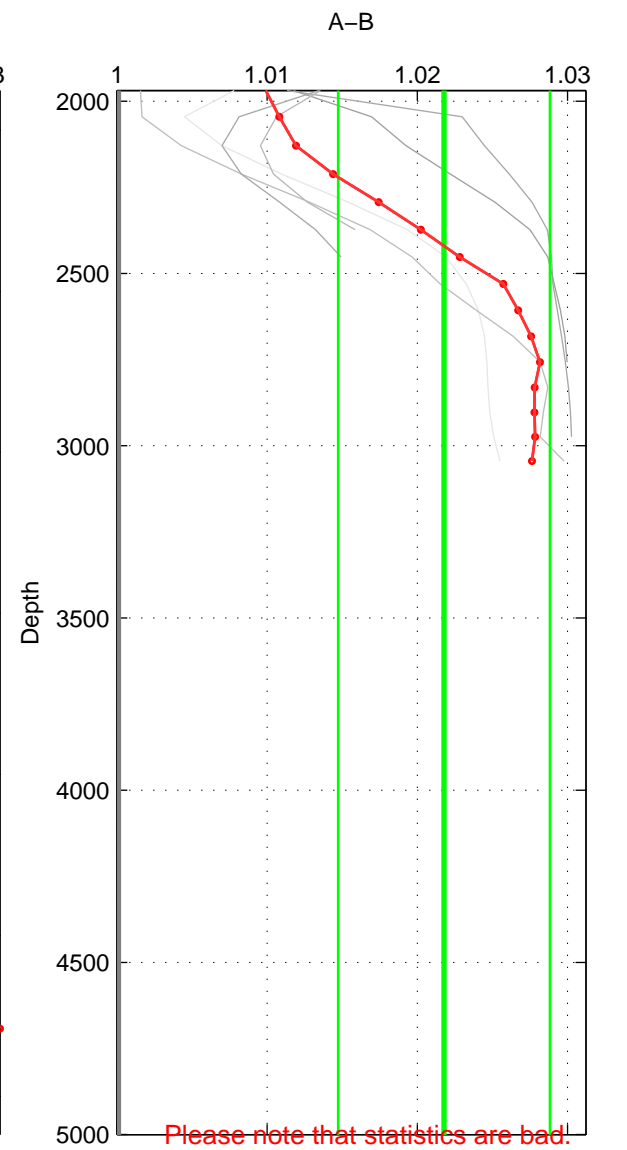

Cruise A (red). Date: Aug 1995 Cruisename: 4-06AQ19950707

Cruise B (blue). Date: Aug 2007 Cruisename: 6-06AQ20070728

*** "Favourite" values are means of spaces 1 2 3.

	Offset	O.StDev	Ratio	R.Stdev	Rating
SIGMA:	0.018	0.008	1.018	0.008	2
THETA:	0.013	0.007	1.013	0.007	2
DEPTH:	0.022	0.007	1.022	0.007	2
FAV.:	0.018	0.007	1.018	0.007	2

Please note that statistics are bad.

Profiles of A: 1
 Profiles of B: 20
 Diff profs : 6
 WMoffset (A-B): 0.018017
 WMoffset stdev: 0.0078467
 WMratio (A/B): 1.0179
 WMratio stdev: 0.0077451

Quality (1-5): 2

Please note that statistics are bad.

Profiles of A: 1
 Profiles of B: 20
 Diff profs : 6
 WMoffset (A-B): 0.01342
 WMoffset stdev: 0.0067843
 WMratio (A/B): 1.0133
 WMratio stdev: 0.0066973

Quality (1-5): 2

Please note that statistics are bad.

Profiles of A: 1
 Profiles of B: 20
 Diff profs : 6
 WMoffset (A-B): 0.02192
 WMoffset stdev: 0.0071691
 WMratio (A/B): 1.0218
 WMratio stdev: 0.0070506

Quality (1-5): 2