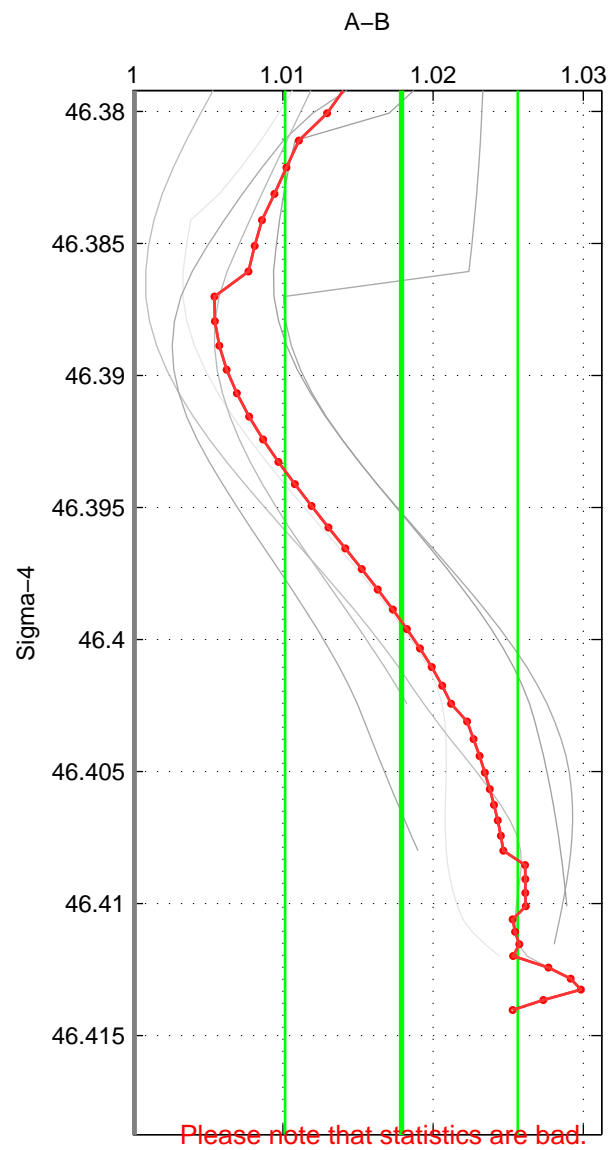

Cruise A (red). Date: Aug 1995 Cruisename: 4-06AQ19950707

Cruise B (blue). Date: Aug 2007 Cruisename: 6-06AQ20070728

*** "Favourite" values are means of spaces 1 2 3.

	Offset	O.StDev	Ratio	R.Stdev	Rating
SIGMA:	0.018	0.008	1.018	0.008	2
THETA:	0.013	0.007	1.013	0.007	2
DEPTH:	0.022	0.007	1.022	0.007	2
FAV.:	0.018	0.007	1.018	0.007	2

Please note that statistics are bad.

Profiles of A: 1
 Profiles of B: 20
 Diff profs : 6
 WMoffset (A-B): 0.018017
 WMoffset stdev: 0.0078467
 WMratio (A/B): 1.0179
 WMratio stdev: 0.0077451

Quality (1-5): 2

Please note that statistics are bad.

Profiles of A: 1
 Profiles of B: 20
 Diff profs : 6
 WMoffset (A-B): 0.01342
 WMoffset stdev: 0.0067843
 WMratio (A/B): 1.0133
 WMratio stdev: 0.0066973

Quality (1-5): 2

Please note that statistics are bad.

Profiles of A: 1
 Profiles of B: 20
 Diff profs : 6
 WMoffset (A-B): 0.02192
 WMoffset stdev: 0.0071691
 WMratio (A/B): 1.0218
 WMratio stdev: 0.0070506

Quality (1-5): 2