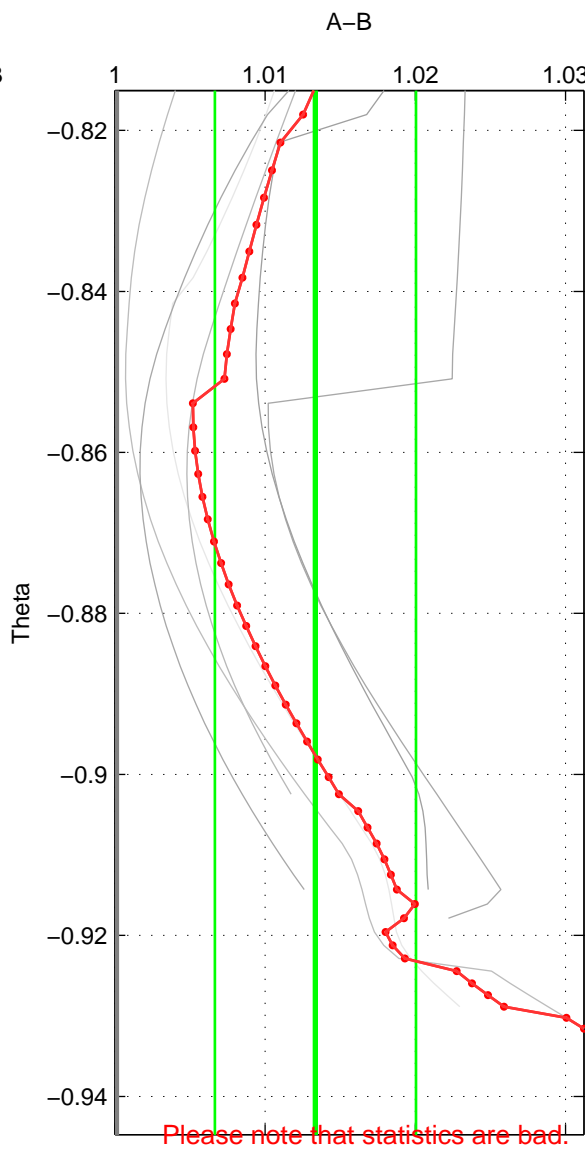

Cruise A (red). Date: Aug 1995 Cruisename: 4-06AQ19950707

Cruise B (blue). Date: Aug 2007 Cruisename: 6-06AQ20070728

*** "Favourite" values are means of spaces 1 2 3.

	Offset	O.StDev	Ratio	R.Stdev	Rating
SIGMA:	0.018	0.008	1.018	0.008	2
THETA:	0.013	0.007	1.013	0.007	2
DEPTH:	0.022	0.007	1.022	0.007	2
FAV.:	0.018	0.007	1.018	0.007	2

Please note that statistics are bad.

Profiles of A: 1
 Profiles of B: 20
 Diff profs : 6
 WMoffset (A-B): 0.018017
 WMoffset stdev: 0.0078467
 WMratio (A/B): 1.0179
 WMratio stdev: 0.0077451

Quality (1-5): 2

Please note that statistics are bad.

Profiles of A: 1
 Profiles of B: 20
 Diff profs : 6
 WMoffset (A-B): 0.01342
 WMoffset stdev: 0.0067843
 WMratio (A/B): 1.0133
 WMratio stdev: 0.0066973

Quality (1-5): 2

Please note that statistics are bad.

Profiles of A: 1
 Profiles of B: 20
 Diff profs : 6
 WMoffset (A-B): 0.02192
 WMoffset stdev: 0.0071691
 WMratio (A/B): 1.0218
 WMratio stdev: 0.0070506

Quality (1-5): 2