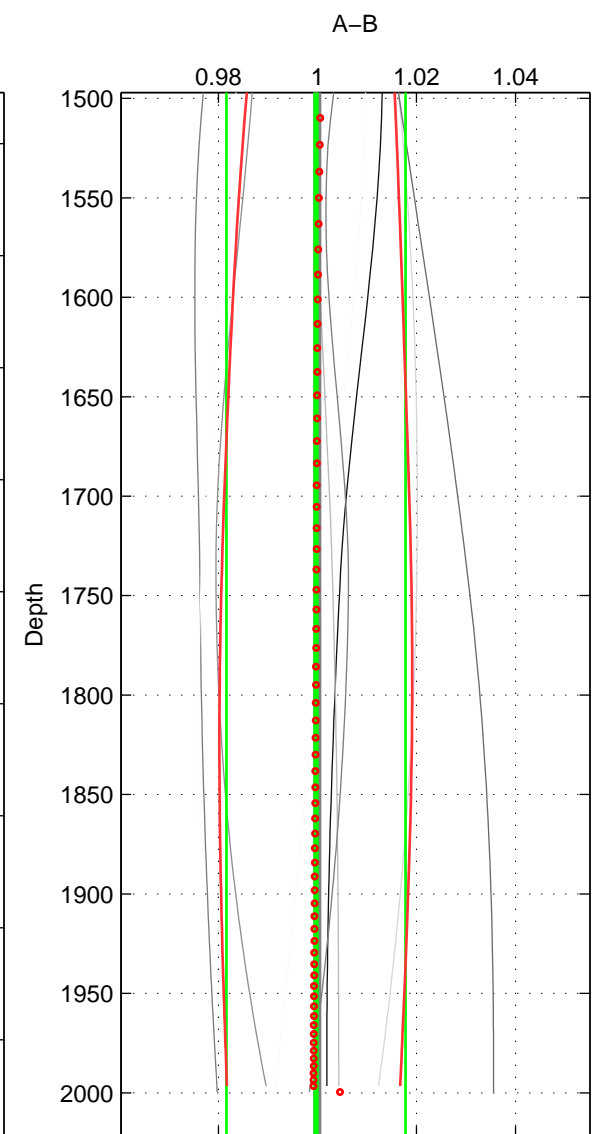

Cruise A (red). Date: Jun 1997 Cruisename: 681-49UP19970530

Cruise B (blue). Date: Jun 2003 Cruisename: 700-49UP20030620

\*\*\* "Favourite" values are means of spaces 1 2 3.

	Offset	O.StDev	Ratio	R.Stdev	Rating
SIGMA:	0.036	0.020	1.012	0.007	4
THETA:	0.038	0.019	1.013	0.007	4
DEPTH:	-0.001	0.053	1.000	0.018	4
FAV.:	0.024	0.031	1.008	0.010	4

Profiles of A: 7  
 Profiles of B: 9  
 Diff profs : 9  
 WMoffset (A-B): 0.035555  
 WMoffset stdev: 0.019555  
 WMratio (A/B): 1.0119  
 WMratio stdev: 0.0065757

Quality (1-5): 4

Profiles of A: 7  
 Profiles of B: 9  
 Diff profs : 9  
 WMoffset (A-B): 0.037507  
 WMoffset stdev: 0.01936  
 WMratio (A/B): 1.0126  
 WMratio stdev: 0.0065284

Quality (1-5): 4

Profiles of A: 7  
 Profiles of B: 9  
 Diff profs : 9  
 WMoffset (A-B): -0.0013263  
 WMoffset stdev: 0.053377  
 WMratio (A/B): 0.99971  
 WMratio stdev: 0.018075

Quality (1-5): 4