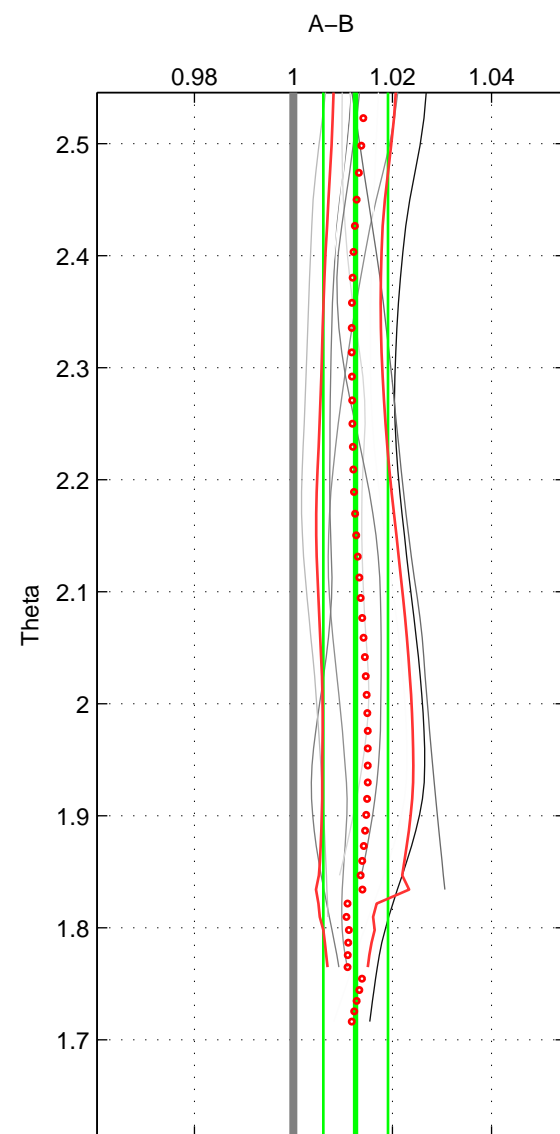

Cruise A (red). Date: Jun 1997 Cruisename: 681-49UP19970530

Cruise B (blue). Date: Jun 2003 Cruisename: 700-49UP20030620

\*\*\* "Favourite" values are means of spaces 1 2 3.

	Offset	O.StDev	Ratio	R.Stdev	Rating
SIGMA:	0.036	0.020	1.012	0.007	4
THETA:	0.038	0.019	1.013	0.007	4
DEPTH:	-0.001	0.053	1.000	0.018	4
FAV.:	0.024	0.031	1.008	0.010	4

Profiles of A: 7  
 Profiles of B: 9  
 Diff profs : 9  
 WMoffset (A-B): 0.035555  
 WMoffset stdev: 0.019555  
 WMratio (A/B): 1.0119  
 WMratio stdev: 0.0065757

Quality (1-5): 4

Profiles of A: 7  
 Profiles of B: 9  
 Diff profs : 9  
 WMoffset (A-B): 0.037507  
 WMoffset stdev: 0.01936  
 WMratio (A/B): 1.0126  
 WMratio stdev: 0.0065284

Quality (1-5): 4

Profiles of A: 7  
 Profiles of B: 9  
 Diff profs : 9  
 WMoffset (A-B): -0.0013263  
 WMoffset stdev: 0.053377  
 WMratio (A/B): 0.99971  
 WMratio stdev: 0.018075

Quality (1-5): 4