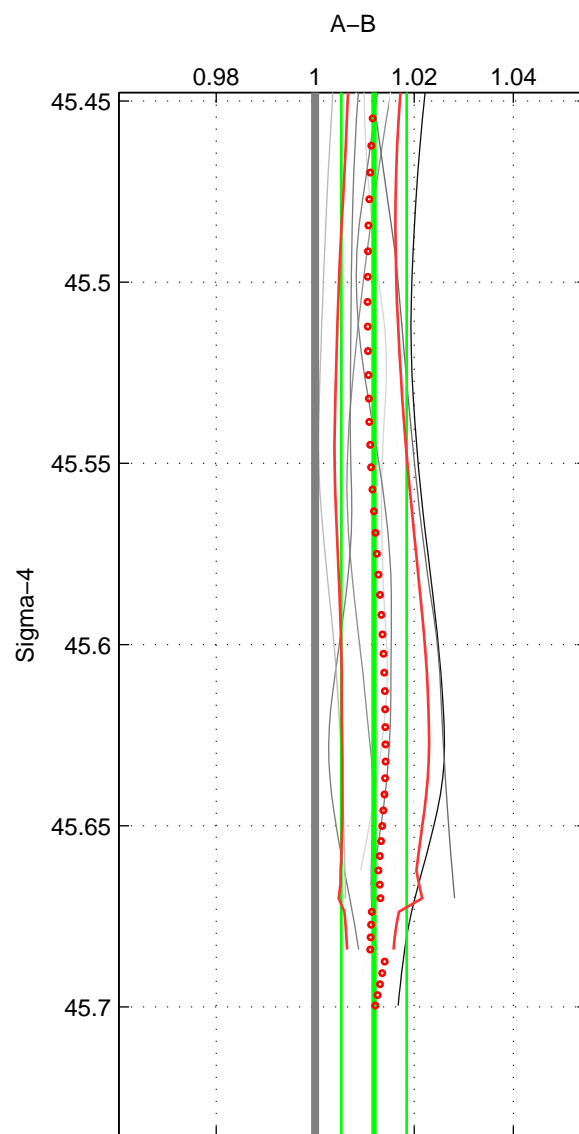

Cruise A (red). Date: Jun 1997 Cruisename: 681-49UP19970530

Cruise B (blue). Date: Jun 2003 Cruisename: 700-49UP20030620

\*\*\* "Favourite" values are means of spaces 1 2 3.

	Offset	O.StDev	Ratio	R.Stdev	Rating
SIGMA:	0.036	0.020	1.012	0.007	4
THETA:	0.038	0.019	1.013	0.007	4
DEPTH:	-0.001	0.053	1.000	0.018	4
FAV.:	0.024	0.031	1.008	0.010	4

Profiles of A: 7  
 Profiles of B: 9  
 Diff profs : 9  
 WMoffset (A-B): 0.035555  
 WMoffset stdev: 0.019555  
 WMratio (A/B): 1.0119  
 WMratio stdev: 0.0065757

Quality (1-5): 4

Profiles of A: 7  
 Profiles of B: 9  
 Diff profs : 9  
 WMoffset (A-B): 0.037507  
 WMoffset stdev: 0.01936  
 WMratio (A/B): 1.0126  
 WMratio stdev: 0.0065284

Quality (1-5): 4

Profiles of A: 7  
 Profiles of B: 9  
 Diff profs : 9  
 WMoffset (A-B): -0.0013263  
 WMoffset stdev: 0.053377  
 WMratio (A/B): 0.99971  
 WMratio stdev: 0.018075

Quality (1-5): 4