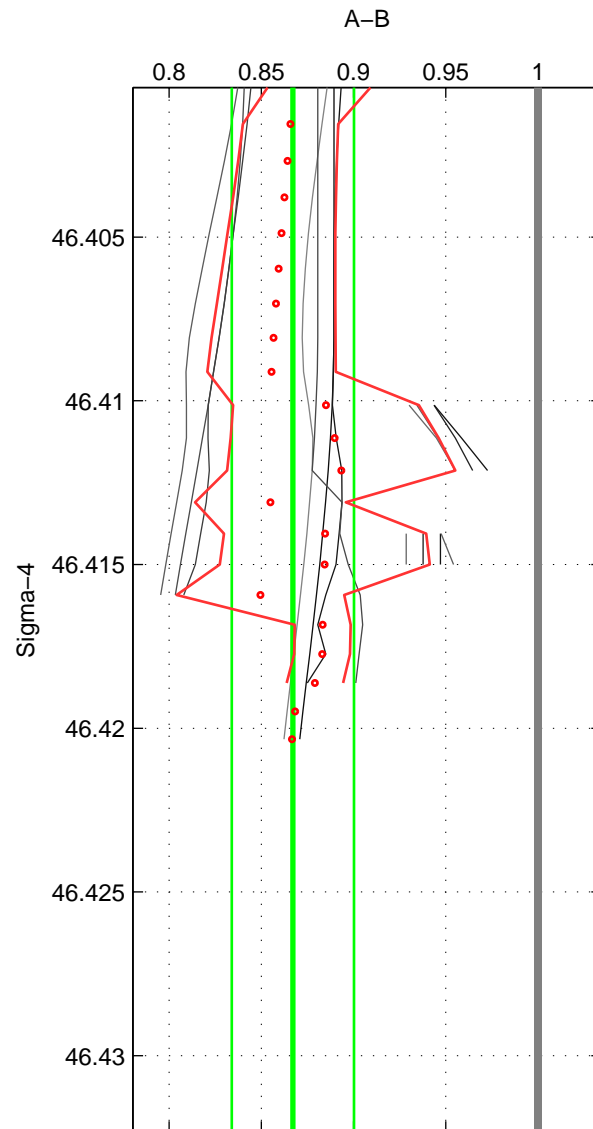

Cruise A (red). Date: Sep 1980 Cruisename: 111-77YM19800811

Cruise B (blue). Date: Jul 1981 Cruisename: 220-316N19810401

*** "Favourite" values are means of spaces 1 2.

	Offset	O.StDev	Ratio	R.Stdev	Rating
SIGMA:	-0.135	0.034	0.867	0.033	3
THETA:	-0.107	0.034	0.894	0.033	3
DEPTH:	-0.102	0.050	0.899	0.049	2
FAV. :	-0.121	0.034	0.881	0.033	3

Profiles of A: 3
 Profiles of B: 4
 Diff profs : 11
 WMoffset (A-B): -0.13455
 WMoffset stdev: 0.03371
 WMratio (A/B): 0.86718
 WMratio stdev: 0.033138

Quality (1-5): 3

Profiles of A: 3
 Profiles of B: 4
 Diff profs : 11
 WMoffset (A-B): -0.10714
 WMoffset stdev: 0.033588
 WMratio (A/B): 0.89398
 WMratio stdev: 0.033181

Quality (1-5): 3

Profiles of A: 3
 Profiles of B: 4
 Diff profs : 11
 WMoffset (A-B): -0.10208
 WMoffset stdev: 0.049527
 WMratio (A/B): 0.89879
 WMratio stdev: 0.048605

Quality (1-5): 2

Please note that statistics are bad.