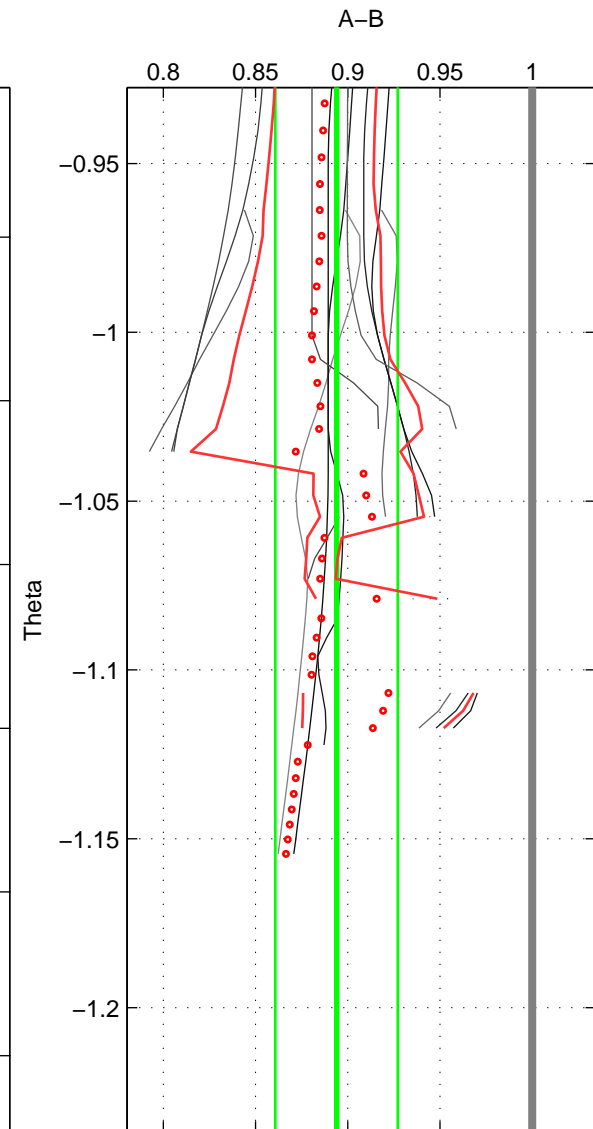

Cruise A (red). Date: Sep 1980 Cruisename: 111-77YM19800811

Cruise B (blue). Date: Jul 1981 Cruisename: 220-316N19810401

*** "Favourite" values are means of spaces 1 2.

	Offset	O.StDev	Ratio	R.Stdev	Rating
SIGMA:	-0.135	0.034	0.867	0.033	3
THETA:	-0.107	0.034	0.894	0.033	3
DEPTH:	-0.102	0.050	0.899	0.049	2
FAV. :	-0.121	0.034	0.881	0.033	3

Profiles of A: 3
 Profiles of B: 4
 Diff profs : 11
 WMoffset (A-B): -0.13455
 WMoffset stdev: 0.03371
 WMratio (A/B): 0.86718
 WMratio stdev: 0.033138

Quality (1-5): 3

Profiles of A: 3
 Profiles of B: 4
 Diff profs : 11
 WMoffset (A-B): -0.10714
 WMoffset stdev: 0.033588
 WMratio (A/B): 0.89398
 WMratio stdev: 0.033181

Quality (1-5): 3

Profiles of A: 3
 Profiles of B: 4
 Diff profs : 11
 WMoffset (A-B): -0.10208
 WMoffset stdev: 0.049527
 WMratio (A/B): 0.89879
 WMratio stdev: 0.048605

Quality (1-5): 2

Please note that statistics are bad.