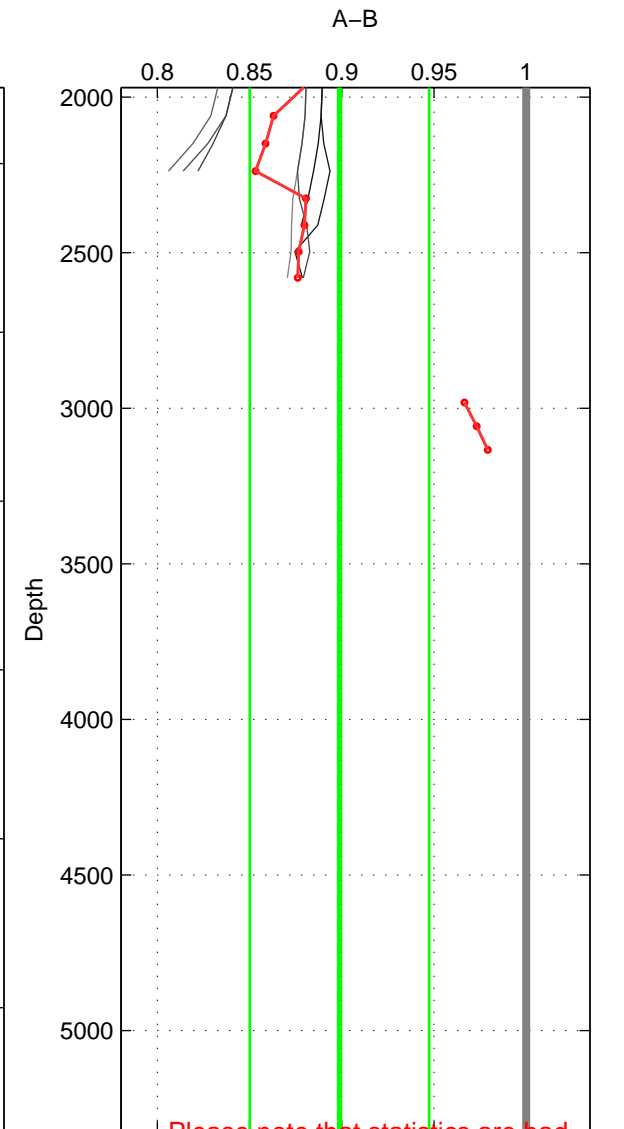

Cruise A (red). Date: Sep 1980 Cruisename: 111-77YM19800811

Cruise B (blue). Date: Jul 1981 Cruisename: 220-316N19810401

*** "Favourite" values are means of spaces 1 2.

	Offset	O.StDev	Ratio	R.Stdev	Rating
SIGMA:	-0.135	0.034	0.867	0.033	3
THETA:	-0.107	0.034	0.894	0.033	3
DEPTH:	-0.102	0.050	0.899	0.049	2
FAV. :	-0.121	0.034	0.881	0.033	3

Profiles of A: 3
 Profiles of B: 4
 Diff profs : 11
 WMoffset (A-B): -0.13455
 WMoffset stdev: 0.03371
 WMratio (A/B): 0.86718
 WMratio stdev: 0.033138

Quality (1-5): 3

Profiles of A: 3
 Profiles of B: 4
 Diff profs : 11
 WMoffset (A-B): -0.10714
 WMoffset stdev: 0.033588
 WMratio (A/B): 0.89398
 WMratio stdev: 0.033181

Quality (1-5): 3

Profiles of A: 3
 Profiles of B: 4
 Diff profs : 11
 WMoffset (A-B): -0.10208
 WMoffset stdev: 0.049527
 WMratio (A/B): 0.89879
 WMratio stdev: 0.048605

Quality (1-5): 2

Please note that statistics are bad.