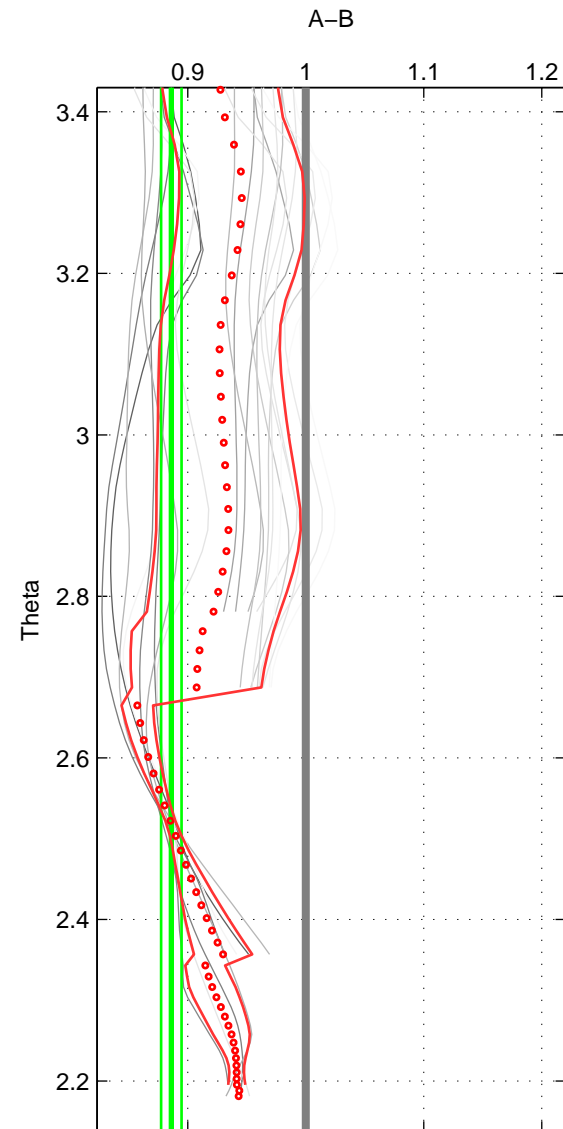

Cruise A (red). Date: Jan 2011 Cruisename: 280-45CE20110103

Cruise B (blue). Date: Jul 1990 Cruisename: 295-64TR19900701

\*\*\* "Favourite" values are means of spaces 1 2.

	Offset	O.StDev	Ratio	R.Stdev	Rating
SIGMA:	-0.101	0.015	0.925	0.010	4
THETA:	-0.154	0.013	0.886	0.009	4
DEPTH:	-0.088	0.049	0.928	0.039	3
FAV.:	-0.128	0.014	0.906	0.009	4

Profiles of A: 5  
 Profiles of B: 4  
 Diff profs : 20  
 WMoffset (A-B): -0.10091  
 WMoffset stdev: 0.014508  
 WMratio (A/B): 0.92537  
 WMratio stdev: 0.00971

Quality (1-5): 4

Profiles of A: 5  
 Profiles of B: 4  
 Diff profs : 20  
 WMoffset (A-B): -0.15431  
 WMoffset stdev: 0.013436  
 WMratio (A/B): 0.88607  
 WMratio stdev: 0.0087152

Quality (1-5): 4

Profiles of A: 5  
 Profiles of B: 4  
 Diff profs : 20  
 WMoffset (A-B): -0.087671  
 WMoffset stdev: 0.048558  
 WMratio (A/B): 0.92753  
 WMratio stdev: 0.038747

Quality (1-5): 3