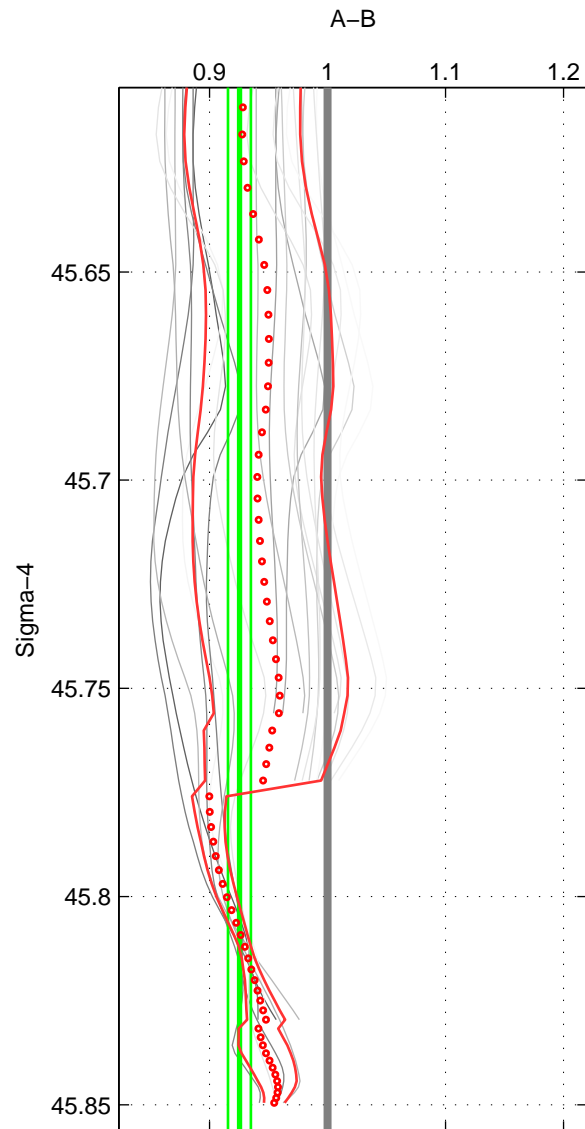

Cruise A (red). Date: Jan 2011 Cruisename: 280-45CE20110103

Cruise B (blue). Date: Jul 1990 Cruisename: 295-64TR19900701

\*\*\* "Favourite" values are means of spaces 1 2.

	Offset	O.StDev	Ratio	R.Stdev	Rating
SIGMA:	-0.101	0.015	0.925	0.010	4
THETA:	-0.154	0.013	0.886	0.009	4
DEPTH:	-0.088	0.049	0.928	0.039	3
FAV.:	-0.128	0.014	0.906	0.009	4

Profiles of A: 5  
 Profiles of B: 4  
 Diff profs : 20  
 WMoffset (A-B): -0.10091  
 WMoffset stdev: 0.014508  
 WMratio (A/B): 0.92537  
 WMratio stdev: 0.00971

Quality (1-5): 4

Profiles of A: 5  
 Profiles of B: 4  
 Diff profs : 20  
 WMoffset (A-B): -0.15431  
 WMoffset stdev: 0.013436  
 WMratio (A/B): 0.88607  
 WMratio stdev: 0.0087152

Quality (1-5): 4

Profiles of A: 5  
 Profiles of B: 4  
 Diff profs : 20  
 WMoffset (A-B): -0.087671  
 WMoffset stdev: 0.048558  
 WMratio (A/B): 0.92753  
 WMratio stdev: 0.038747

Quality (1-5): 3