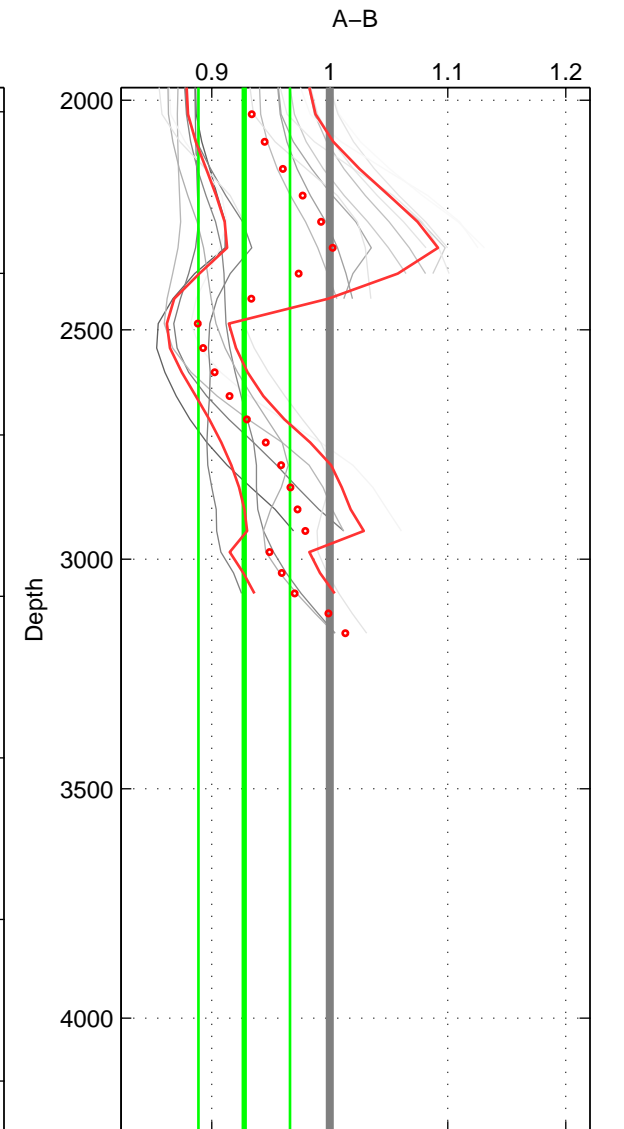

Cruise A (red). Date: Jan 2011 Cruisename: 280-45CE20110103

Cruise B (blue). Date: Jul 1990 Cruisename: 295-64TR19900701

\*\*\* "Favourite" values are means of spaces 1 2.

	Offset	O.StDev	Ratio	R.Stdev	Rating
SIGMA:	-0.101	0.015	0.925	0.010	4
THETA:	-0.154	0.013	0.886	0.009	4
DEPTH:	-0.088	0.049	0.928	0.039	3
FAV.:	-0.128	0.014	0.906	0.009	4

Profiles of A: 5  
 Profiles of B: 4  
 Diff profs : 20  
 WMoffset (A-B): -0.10091  
 WMoffset stdev: 0.014508  
 WMratio (A/B): 0.92537  
 WMratio stdev: 0.00971

Quality (1-5): 4

Profiles of A: 5  
 Profiles of B: 4  
 Diff profs : 20  
 WMoffset (A-B): -0.15431  
 WMoffset stdev: 0.013436  
 WMratio (A/B): 0.88607  
 WMratio stdev: 0.0087152

Quality (1-5): 4

Profiles of A: 5  
 Profiles of B: 4  
 Diff profs : 20  
 WMoffset (A-B): -0.087671  
 WMoffset stdev: 0.048558  
 WMratio (A/B): 0.92753  
 WMratio stdev: 0.038747

Quality (1-5): 3