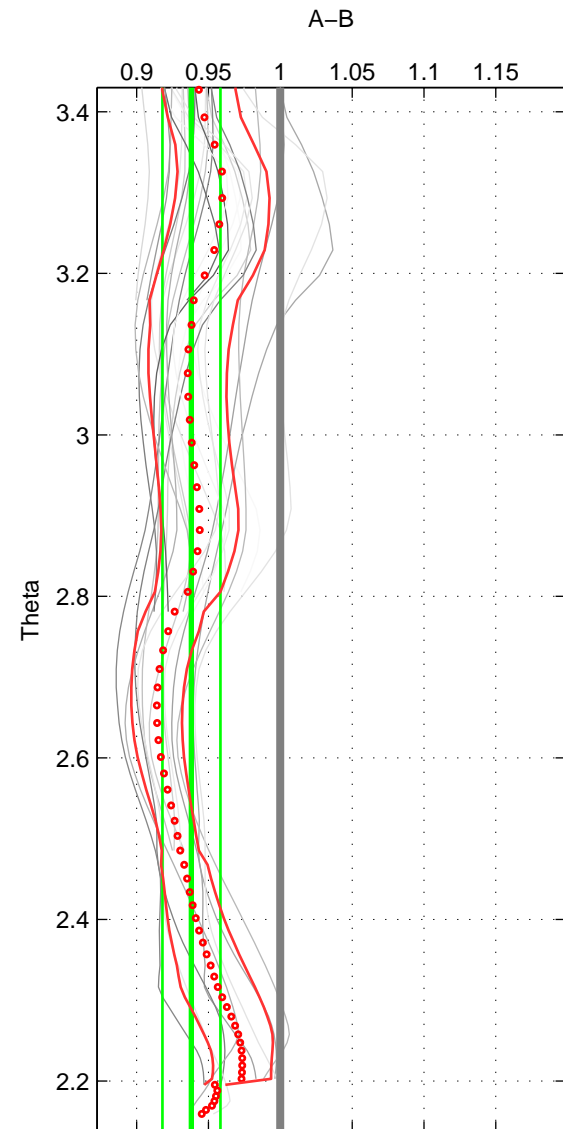

Cruise A (red). Date: Feb 2010 Cruisename: 279-45CE20100209

Cruise B (blue). Date: Jul 1990 Cruisename: 295-64TR19900701

\*\*\* "Favourite" values are means of spaces 1 2.

	Offset	O.StDev	Ratio	R.Stdev	Rating
SIGMA:	-0.063	0.035	0.951	0.027	4
THETA:	-0.083	0.027	0.938	0.020	4
DEPTH:	-0.020	0.037	0.983	0.032	3
FAV. :	-0.073	0.031	0.945	0.024	4

Profiles of A: 6  
 Profiles of B: 4  
 Diff profs : 23  
 WMoffset (A-B): -0.062695  
 WMoffset stdev: 0.035166  
 WMratio (A/B): 0.95095  
 WMratio stdev: 0.027421

Quality (1-5): 4

Profiles of A: 6  
 Profiles of B: 4  
 Diff profs : 23  
 WMoffset (A-B): -0.082645  
 WMoffset stdev: 0.02743  
 WMratio (A/B): 0.9381  
 WMratio stdev: 0.020183

Quality (1-5): 4

Profiles of A: 5  
 Profiles of B: 4  
 Diff profs : 20  
 WMoffset (A-B): -0.020352  
 WMoffset stdev: 0.037215  
 WMratio (A/B): 0.98291  
 WMratio stdev: 0.031974

Quality (1-5): 3