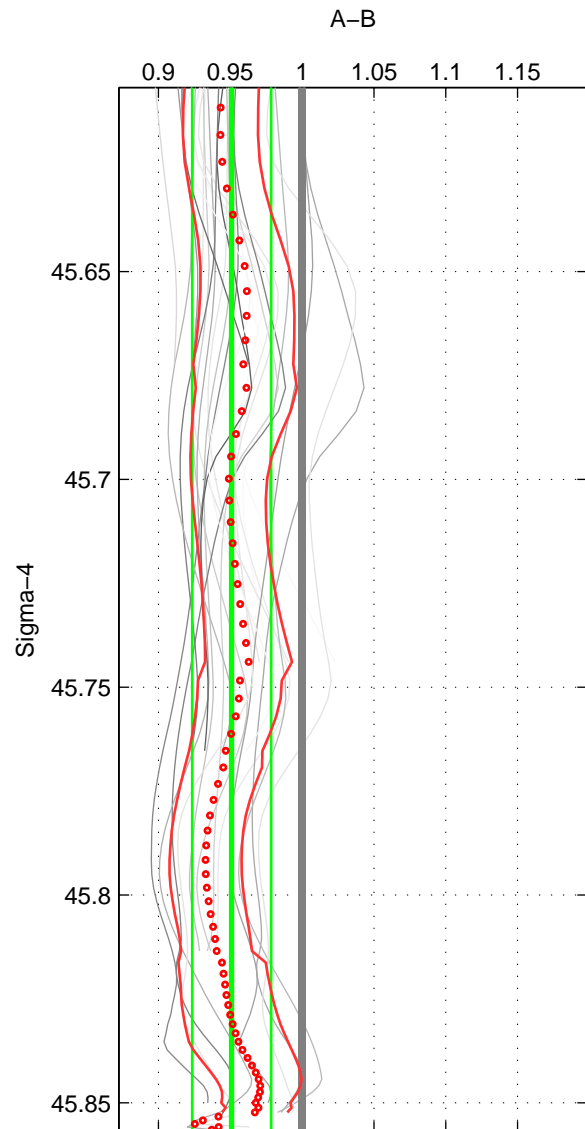

Cruise A (red). Date: Feb 2010 Cruisename: 279-45CE20100209

Cruise B (blue). Date: Jul 1990 Cruisename: 295-64TR19900701

\*\*\* "Favourite" values are means of spaces 1 2.

	Offset	O.StDev	Ratio	R.Stdev	Rating
SIGMA:	-0.063	0.035	0.951	0.027	4
THETA:	-0.083	0.027	0.938	0.020	4
DEPTH:	-0.020	0.037	0.983	0.032	3
FAV. :	-0.073	0.031	0.945	0.024	4

Profiles of A: 6  
 Profiles of B: 4  
 Diff profs : 23  
 WMoffset (A-B): -0.062695  
 WMoffset stdev: 0.035166  
 WMratio (A/B): 0.95095  
 WMratio stdev: 0.027421

Quality (1-5): 4

Profiles of A: 6  
 Profiles of B: 4  
 Diff profs : 23  
 WMoffset (A-B): -0.082645  
 WMoffset stdev: 0.02743  
 WMratio (A/B): 0.9381  
 WMratio stdev: 0.020183

Quality (1-5): 4

Profiles of A: 5  
 Profiles of B: 4  
 Diff profs : 20  
 WMoffset (A-B): -0.020352  
 WMoffset stdev: 0.037215  
 WMratio (A/B): 0.98291  
 WMratio stdev: 0.031974

Quality (1-5): 3