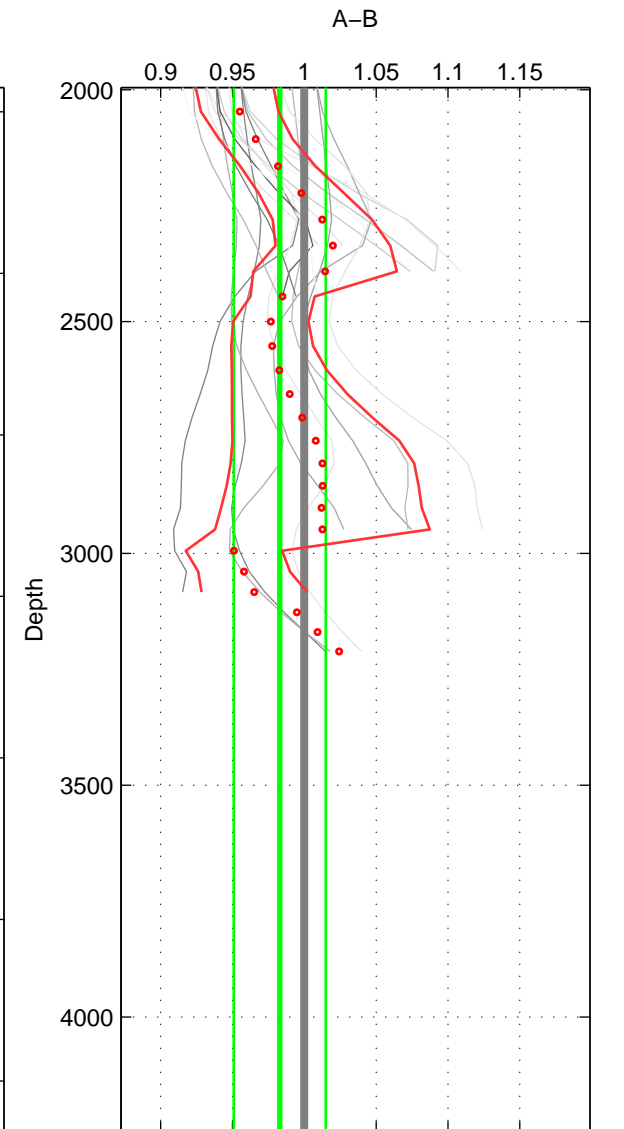

Cruise A (red). Date: Feb 2010 Cruisename: 279-45CE20100209

Cruise B (blue). Date: Jul 1990 Cruisename: 295-64TR19900701

\*\*\* "Favourite" values are means of spaces 1 2.

	Offset	O.StDev	Ratio	R.Stdev	Rating
SIGMA:	-0.063	0.035	0.951	0.027	4
THETA:	-0.083	0.027	0.938	0.020	4
DEPTH:	-0.020	0.037	0.983	0.032	3
FAV. :	-0.073	0.031	0.945	0.024	4

Profiles of A: 6  
 Profiles of B: 4  
 Diff profs : 23  
 WMoffset (A-B): -0.062695  
 WMoffset stdev: 0.035166  
 WMratio (A/B): 0.95095  
 WMratio stdev: 0.027421

Quality (1-5): 4

Profiles of A: 6  
 Profiles of B: 4  
 Diff profs : 23  
 WMoffset (A-B): -0.082645  
 WMoffset stdev: 0.02743  
 WMratio (A/B): 0.9381  
 WMratio stdev: 0.020183

Quality (1-5): 4

Profiles of A: 5  
 Profiles of B: 4  
 Diff profs : 20  
 WMoffset (A-B): -0.020352  
 WMoffset stdev: 0.037215  
 WMratio (A/B): 0.98291  
 WMratio stdev: 0.031974

Quality (1-5): 3