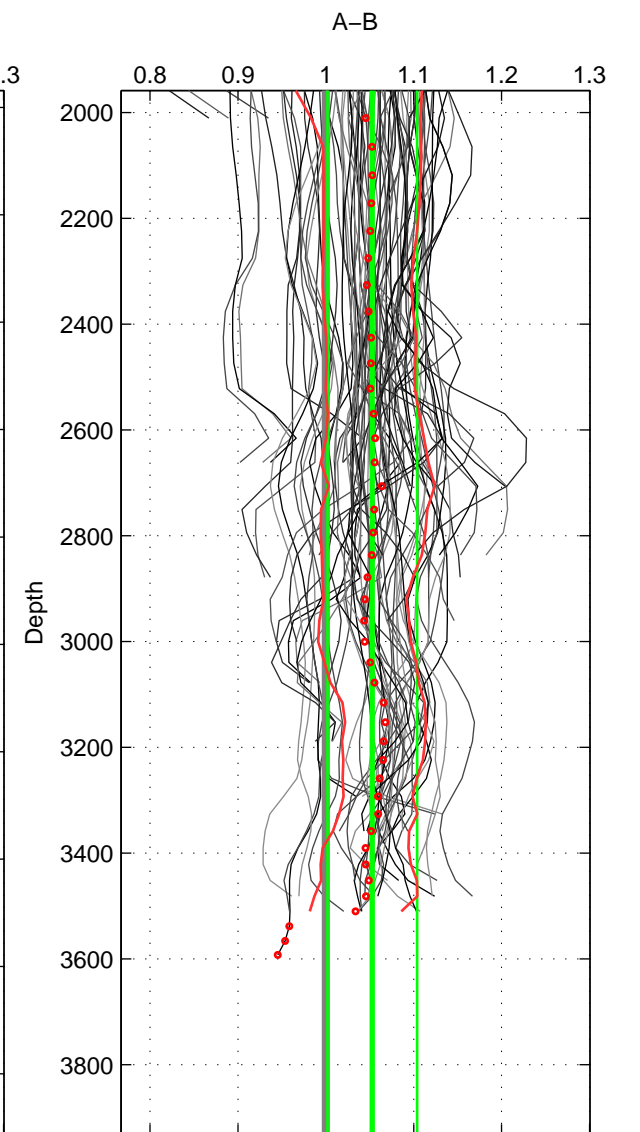

Cruise A (red). Date: Jun 2006 Cruisename: 197-18HU20060524

Cruise B (blue). Date: May 2009 Cruisename: 200-18HU20090517

\*\*\* "Favourite" values are means of spaces 1 2 3.

	Offset	O.StDev	Ratio	R.Stdev	Rating
SIGMA:	0.047	0.038	1.051	0.042	5
THETA:	0.049	0.041	1.053	0.045	5
DEPTH:	0.050	0.048	1.053	0.051	5
FAV.:	0.049	0.043	1.052	0.046	5

Profiles of A: 17  
 Profiles of B: 20  
 Diff profs : 88  
 WMoffset (A-B): 0.047312  
 WMoffset stdev: 0.038266  
 WMratio (A/B): 1.0512  
 WMratio stdev: 0.042086

Quality (1-5): 5

Profiles of A: 17  
 Profiles of B: 20  
 Diff profs : 88  
 WMoffset (A-B): 0.04897  
 WMoffset stdev: 0.041035  
 WMratio (A/B): 1.0529  
 WMratio stdev: 0.044624

Quality (1-5): 5

Profiles of A: 17  
 Profiles of B: 20  
 Diff profs : 88  
 WMoffset (A-B): 0.049833  
 WMoffset stdev: 0.048286  
 WMratio (A/B): 1.0528  
 WMratio stdev: 0.050899

Quality (1-5): 5