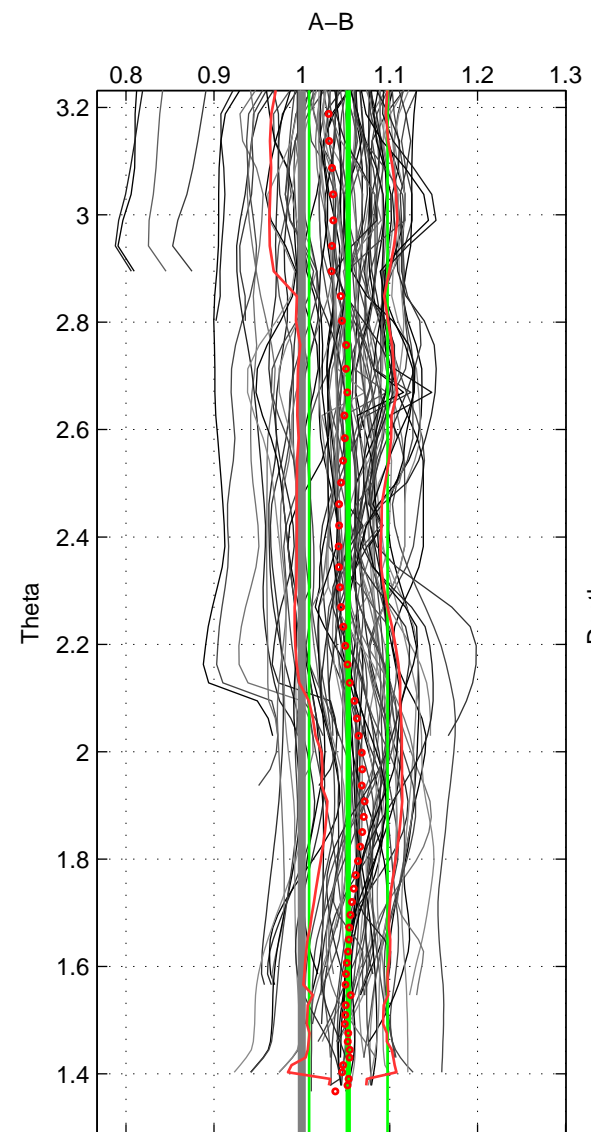

Cruise A (red). Date: Jun 2006 Cruisename: 197-18HU20060524

Cruise B (blue). Date: May 2009 Cruisename: 200-18HU20090517

\*\*\* "Favourite" values are means of spaces 1 2 3.

	Offset	O.StDev	Ratio	R.Stdev	Rating
SIGMA:	0.047	0.038	1.051	0.042	5
THETA:	0.049	0.041	1.053	0.045	5
DEPTH:	0.050	0.048	1.053	0.051	5
FAV.:	0.049	0.043	1.052	0.046	5

Profiles of A: 17  
 Profiles of B: 20  
 Diff profs : 88  
 WMoffset (A-B): 0.047312  
 WMoffset stdev: 0.038266  
 WMratio (A/B): 1.0512  
 WMratio stdev: 0.042086

Quality (1-5): 5

Profiles of A: 17  
 Profiles of B: 20  
 Diff profs : 88  
 WMoffset (A-B): 0.04897  
 WMoffset stdev: 0.041035  
 WMratio (A/B): 1.0529  
 WMratio stdev: 0.044624

Quality (1-5): 5

Profiles of A: 17  
 Profiles of B: 20  
 Diff profs : 88  
 WMoffset (A-B): 0.049833  
 WMoffset stdev: 0.048286  
 WMratio (A/B): 1.0528  
 WMratio stdev: 0.050899

Quality (1-5): 5