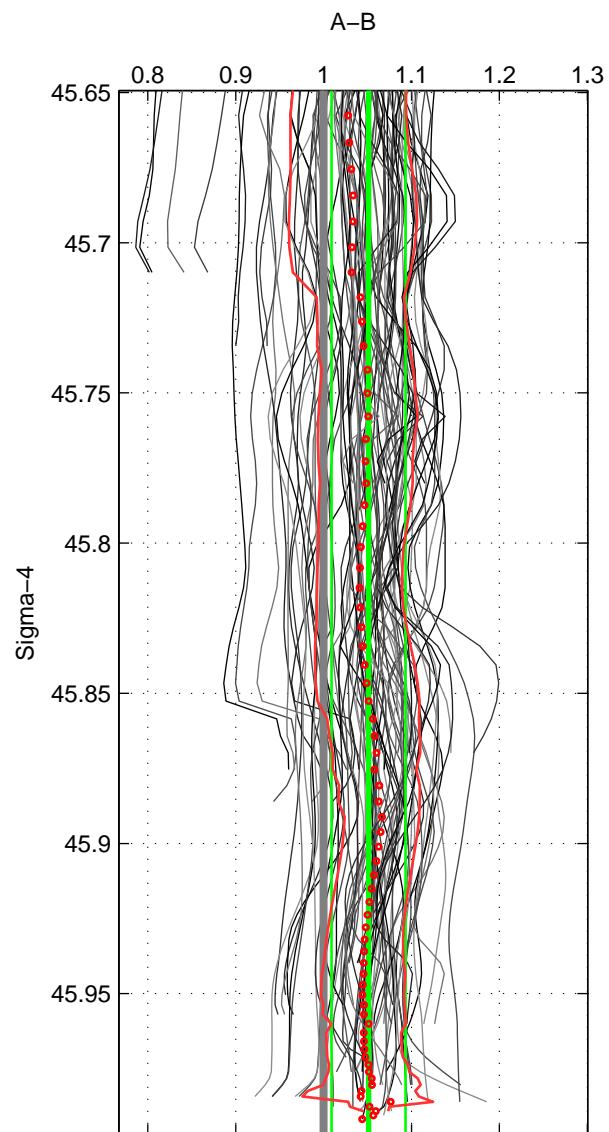

Cruise A (red). Date: Jun 2006 Cruisename: 197-18HU20060524

Cruise B (blue). Date: May 2009 Cruisename: 200-18HU20090517

\*\*\* "Favourite" values are means of spaces 1 2 3.

	Offset	O.StDev	Ratio	R.Stdev	Rating
SIGMA:	0.047	0.038	1.051	0.042	5
THETA:	0.049	0.041	1.053	0.045	5
DEPTH:	0.050	0.048	1.053	0.051	5
FAV.:	0.049	0.043	1.052	0.046	5

Profiles of A: 17  
 Profiles of B: 20  
 Diff profs : 88  
 WMoffset (A-B): 0.047312  
 WMoffset stdev: 0.038266  
 WMratio (A/B): 1.0512  
 WMratio stdev: 0.042086

Quality (1-5): 5

Profiles of A: 17  
 Profiles of B: 20  
 Diff profs : 88  
 WMoffset (A-B): 0.04897  
 WMoffset stdev: 0.041035  
 WMratio (A/B): 1.0529  
 WMratio stdev: 0.044624

Quality (1-5): 5

Profiles of A: 17  
 Profiles of B: 20  
 Diff profs : 88  
 WMoffset (A-B): 0.049833  
 WMoffset stdev: 0.048286  
 WMratio (A/B): 1.0528  
 WMratio stdev: 0.050899

Quality (1-5): 5