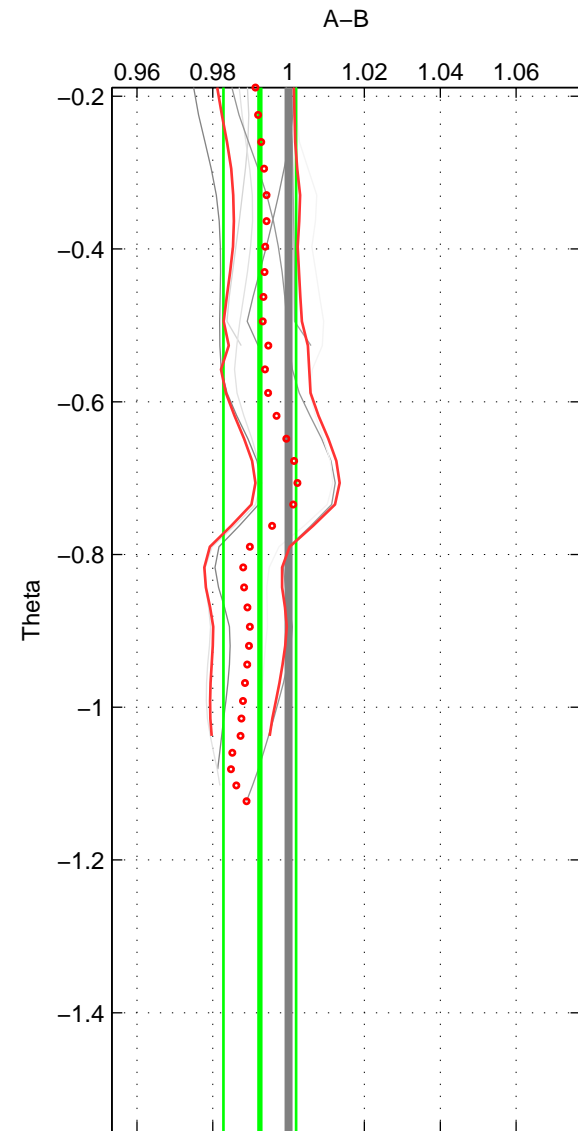

Cruise A (red). Date: Dec 1990 Cruisename: 119-06AQ19901117

Cruise B (blue). Date: Sep 2006 Cruisename: 127-06AQ20060825

\*\*\* "Favourite" values are means of spaces 1 2.

	Offset	O.StDev	Ratio	R.Stdev	Rating
SIGMA:	-0.016	0.024	0.993	0.011	2
THETA:	-0.017	0.021	0.992	0.010	2
DEPTH:	0.028	0.048	1.013	0.022	1
FAV.:	-0.017	0.023	0.993	0.010	2

Profiles of A: 4  
 Profiles of B: 2  
 Diff profs : 7  
 WMoffset (A-B): -0.016042  
 WMoffset stdev: 0.023601  
 WMratio (A/B): 0.99283  
 WMratio stdev: 0.010568

Quality (1-5): 2

Profiles of A: 4  
 Profiles of B: 2  
 Diff profs : 7  
 WMoffset (A-B): -0.017031  
 WMoffset stdev: 0.021466  
 WMratio (A/B): 0.9924  
 WMratio stdev: 0.0096009

Quality (1-5): 2

Profiles of A: 4  
 Profiles of B: 2  
 Diff profs : 7  
 WMoffset (A-B): 0.028186  
 WMoffset stdev: 0.047897  
 WMratio (A/B): 1.0131  
 WMratio stdev: 0.022349

Quality (1-5): 1

Please note that statistics are bad.