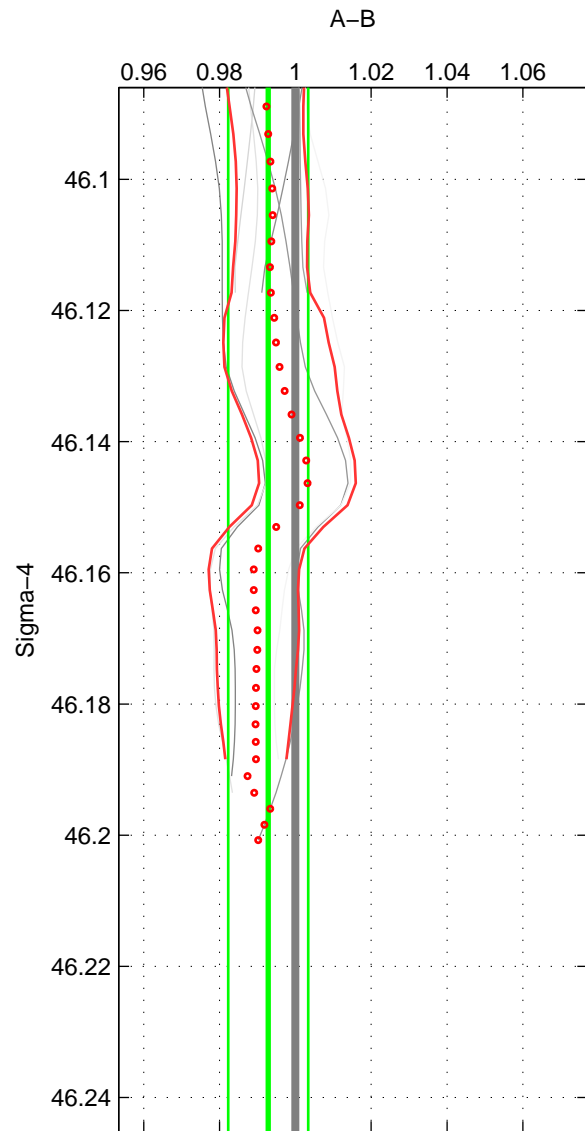

Cruise A (red). Date: Dec 1990 Cruisename: 119-06AQ19901117

Cruise B (blue). Date: Sep 2006 Cruisename: 127-06AQ20060825

\*\*\* "Favourite" values are means of spaces 1 2.

	Offset	O.StDev	Ratio	R.Stdev	Rating
SIGMA:	-0.016	0.024	0.993	0.011	2
THETA:	-0.017	0.021	0.992	0.010	2
DEPTH:	0.028	0.048	1.013	0.022	1
FAV.:	-0.017	0.023	0.993	0.010	2

Profiles of A: 4  
 Profiles of B: 2  
 Diff profs : 7  
 WMoffset (A-B): -0.016042  
 WMoffset stdev: 0.023601  
 WMratio (A/B): 0.99283  
 WMratio stdev: 0.010568

Quality (1-5): 2

Profiles of A: 4  
 Profiles of B: 2  
 Diff profs : 7  
 WMoffset (A-B): -0.017031  
 WMoffset stdev: 0.021466  
 WMratio (A/B): 0.9924  
 WMratio stdev: 0.0096009

Quality (1-5): 2

Profiles of A: 4  
 Profiles of B: 2  
 Diff profs : 7  
 WMoffset (A-B): 0.028186  
 WMoffset stdev: 0.047897  
 WMratio (A/B): 1.0131  
 WMratio stdev: 0.022349

Quality (1-5): 1

Please note that statistics are bad.