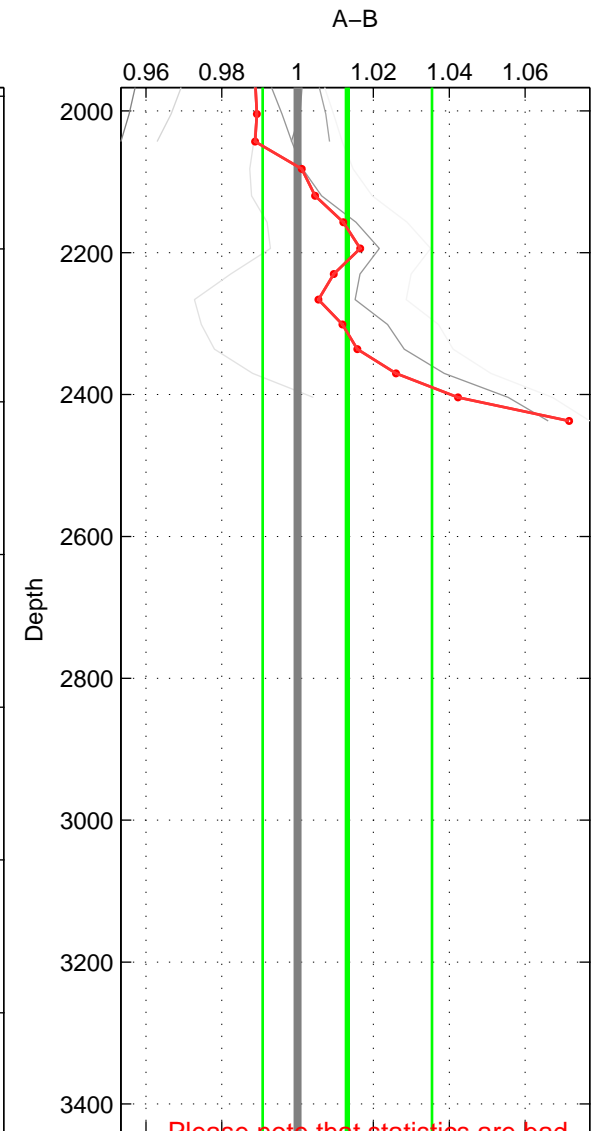

Cruise A (red). Date: Dec 1990 Cruisename: 119-06AQ19901117

Cruise B (blue). Date: Sep 2006 Cruisename: 127-06AQ20060825

\*\*\* "Favourite" values are means of spaces 1 2.

	Offset	O.StDev	Ratio	R.Stdev	Rating
SIGMA:	-0.016	0.024	0.993	0.011	2
THETA:	-0.017	0.021	0.992	0.010	2
DEPTH:	0.028	0.048	1.013	0.022	1
FAV.:	-0.017	0.023	0.993	0.010	2

Profiles of A: 4  
 Profiles of B: 2  
 Diff profs : 7  
 WMoffset (A-B): -0.016042  
 WMoffset stdev: 0.023601  
 WMratio (A/B): 0.99283  
 WMratio stdev: 0.010568

Quality (1-5): 2

Profiles of A: 4  
 Profiles of B: 2  
 Diff profs : 7  
 WMoffset (A-B): -0.017031  
 WMoffset stdev: 0.021466  
 WMratio (A/B): 0.9924  
 WMratio stdev: 0.0096009

Quality (1-5): 2

Profiles of A: 4  
 Profiles of B: 2  
 Diff profs : 7  
 WMoffset (A-B): 0.028186  
 WMoffset stdev: 0.047897  
 WMratio (A/B): 1.0131  
 WMratio stdev: 0.022349

Quality (1-5): 1

Please note that statistics are bad.