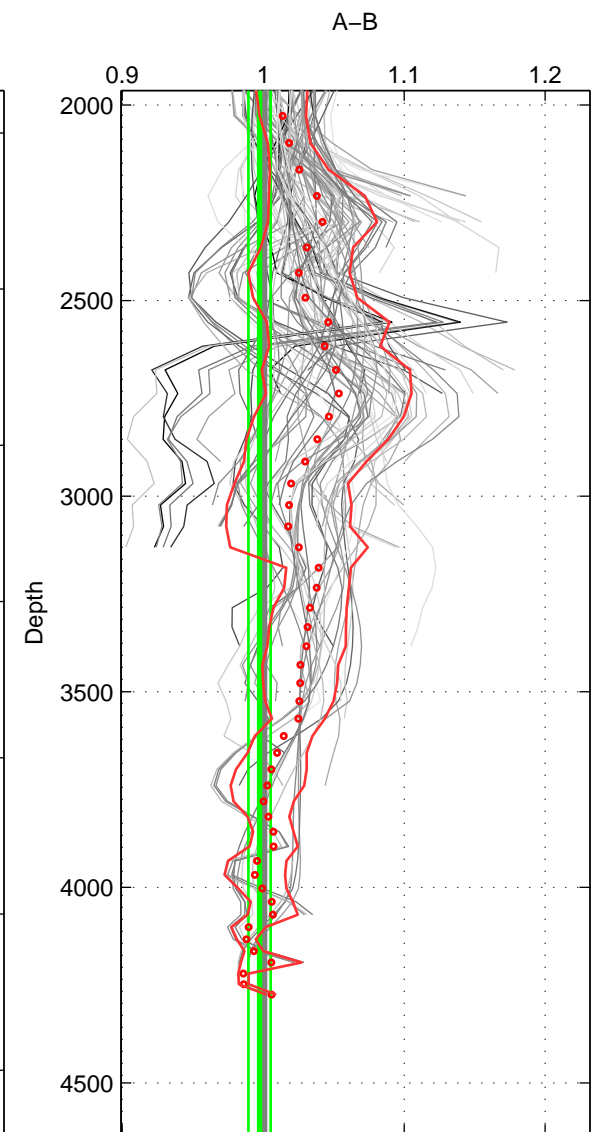

Cruise A (red). Date: Nov 1996 Cruisename: 227-316N19961102

Cruise B (blue). Date: Jul 1990 Cruisename: 295-64TR19900701

\*\*\* "Favourite" values are means of spaces 1 2 3.

	Offset	O.StDev	Ratio	R.Stdev	Rating
SIGMA:	0.006	0.022	1.003	0.016	5
THETA:	0.008	0.025	1.005	0.018	5
DEPTH:	-0.003	0.012	0.997	0.008	5
FAV.:	0.004	0.020	1.002	0.014	5

Profiles of A: 25  
 Profiles of B: 9  
 Diff profs : 100  
 WMoffset (A-B): 0.006011  
 WMoffset stdev: 0.022449  
 WMratio (A/B): 1.0033  
 WMratio stdev: 0.015715

Quality (1-5): 5

Profiles of A: 25  
 Profiles of B: 9  
 Diff profs : 100  
 WMoffset (A-B): 0.0079377  
 WMoffset stdev: 0.025445  
 WMratio (A/B): 1.0052  
 WMratio stdev: 0.018043

Quality (1-5): 5

Profiles of A: 25  
 Profiles of B: 9  
 Diff profs : 100  
 WMoffset (A-B): -0.0028437  
 WMoffset stdev: 0.012278  
 WMratio (A/B): 0.9974  
 WMratio stdev: 0.0078738

Quality (1-5): 5