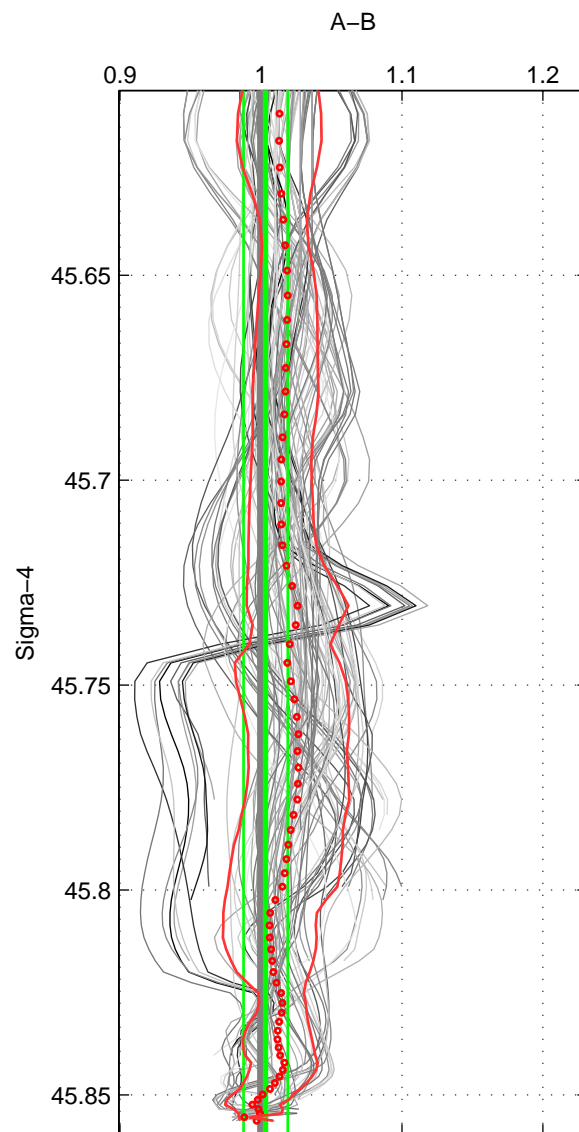

Cruise A (red). Date: Nov 1996 Cruisename: 227-316N19961102

Cruise B (blue). Date: Jul 1990 Cruisename: 295-64TR19900701

\*\*\* "Favourite" values are means of spaces 1 2 3.

	Offset	O.StDev	Ratio	R.Stdev	Rating
SIGMA:	0.006	0.022	1.003	0.016	5
THETA:	0.008	0.025	1.005	0.018	5
DEPTH:	-0.003	0.012	0.997	0.008	5
FAV.:	0.004	0.020	1.002	0.014	5

Profiles of A: 25  
 Profiles of B: 9  
 Diff profs : 100  
 WMoffset (A-B): 0.006011  
 WMoffset stdev: 0.022449  
 WMratio (A/B): 1.0033  
 WMratio stdev: 0.015715

Quality (1-5): 5

Profiles of A: 25  
 Profiles of B: 9  
 Diff profs : 100  
 WMoffset (A-B): 0.0079377  
 WMoffset stdev: 0.025445  
 WMratio (A/B): 1.0052  
 WMratio stdev: 0.018043

Quality (1-5): 5

Profiles of A: 25  
 Profiles of B: 9  
 Diff profs : 100  
 WMoffset (A-B): -0.0028437  
 WMoffset stdev: 0.012278  
 WMratio (A/B): 0.9974  
 WMratio stdev: 0.0078738

Quality (1-5): 5