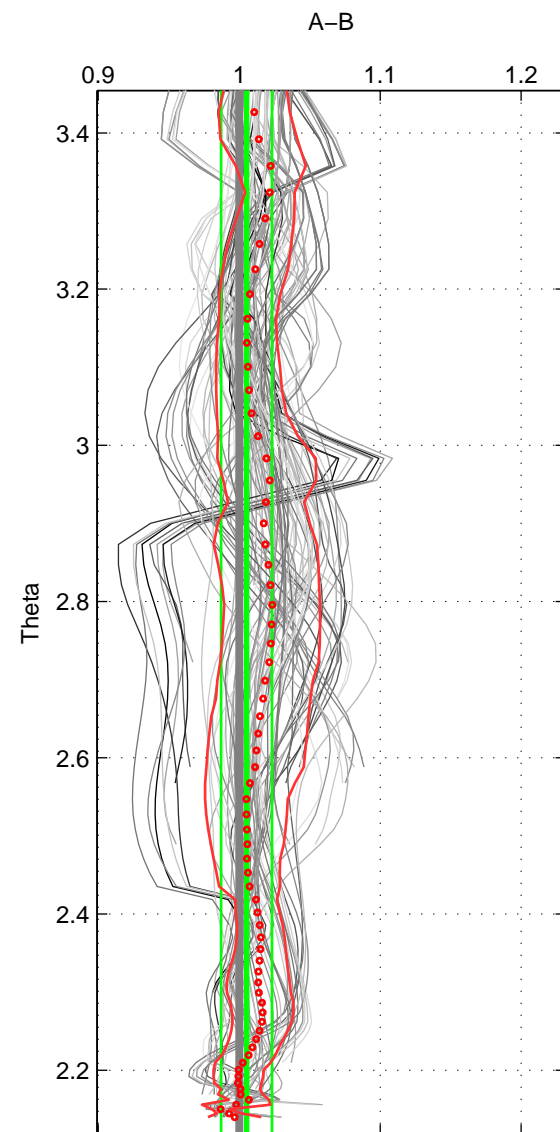

Cruise A (red). Date: Nov 1996 Cruisename: 227-316N19961102

Cruise B (blue). Date: Jul 1990 Cruisename: 295-64TR19900701

\*\*\* "Favourite" values are means of spaces 1 2 3.

	Offset	O.StDev	Ratio	R.Stdev	Rating
SIGMA:	0.006	0.022	1.003	0.016	5
THETA:	0.008	0.025	1.005	0.018	5
DEPTH:	-0.003	0.012	0.997	0.008	5
FAV.:	0.004	0.020	1.002	0.014	5

Profiles of A: 25  
 Profiles of B: 9  
 Diff profs : 100  
 WMoffset (A-B): 0.006011  
 WMoffset stdev: 0.022449  
 WMratio (A/B): 1.0033  
 WMratio stdev: 0.015715

Quality (1-5): 5

Profiles of A: 25  
 Profiles of B: 9  
 Diff profs : 100  
 WMoffset (A-B): 0.0079377  
 WMoffset stdev: 0.025445  
 WMratio (A/B): 1.0052  
 WMratio stdev: 0.018043

Quality (1-5): 5

Profiles of A: 25  
 Profiles of B: 9  
 Diff profs : 100  
 WMoffset (A-B): -0.0028437  
 WMoffset stdev: 0.012278  
 WMratio (A/B): 0.9974  
 WMratio stdev: 0.0078738

Quality (1-5): 5