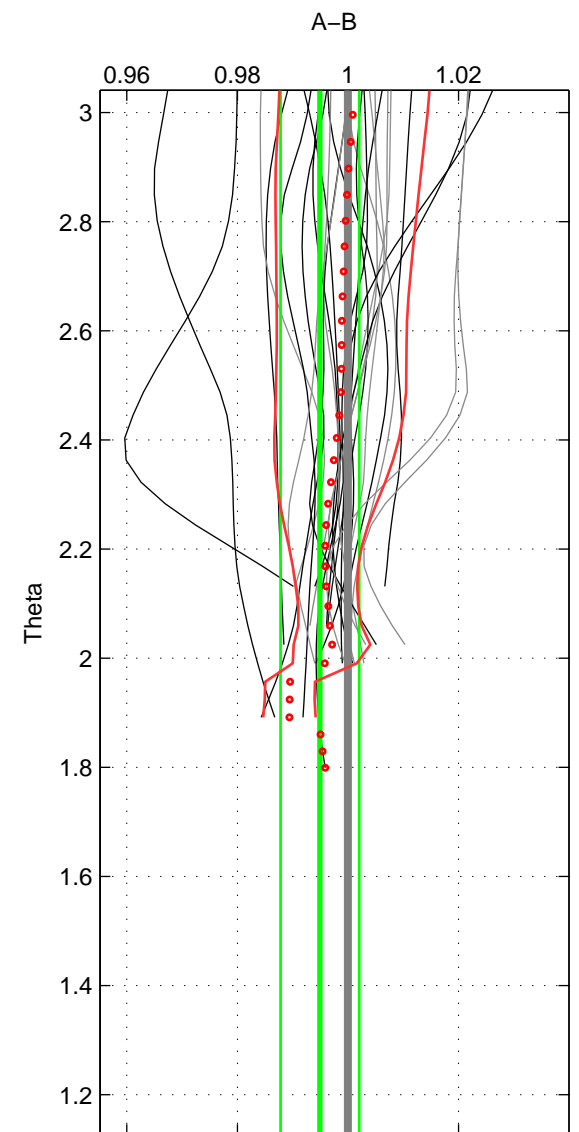

Cruise A (red). Date: Jul 2004 Cruisename: 704-49UP20040704

Cruise B (blue). Date: Feb 2008 Cruisename: 717-49UP20080122

*** "Favourite" values are those of space 2.

	Offset	O.StDev	Ratio	R.Stdev	Rating
SIGMA:	-0.009	0.017	0.997	0.006	4
THETA:	-0.014	0.020	0.995	0.007	5
DEPTH:	-0.016	0.005	0.994	0.002	3
FAV.:	-0.014	0.020	0.995	0.007	5

Profiles of A: 8
 Profiles of B: 20
 Diff profs: 15
 WMoffset (A-B): -0.0093832
 WMoffset stdev: 0.0166
 WMratio (A/B): 0.99661
 WMratio stdev: 0.0061172

Quality (1-5): 4

Profiles of A: 17
 Profiles of B: 20
 Diff profs: 25
 WMoffset (A-B): -0.01406
 WMoffset stdev: 0.019665
 WMratio (A/B): 0.99493
 WMratio stdev: 0.0071073

Quality (1-5): 5

Profiles of A: 17
 Profiles of B: 20
 Diff profs: 25
 WMoffset (A-B): -0.015872
 WMoffset stdev: 0.0053746
 WMratio (A/B): 0.9943
 WMratio stdev: 0.0019455

Quality (1-5): 3

Please note that statistics are bad.