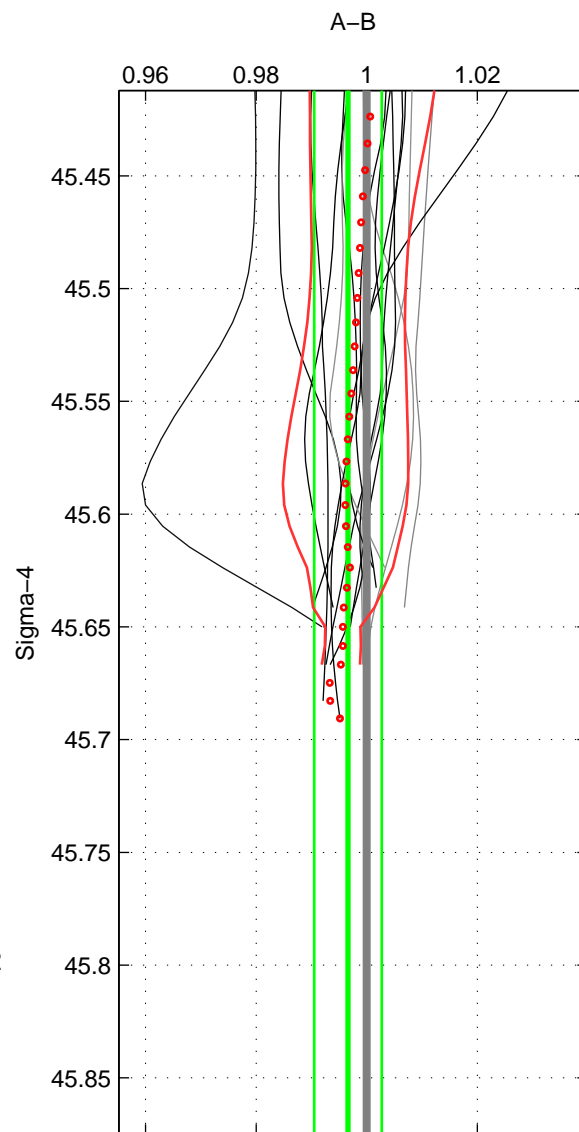

Cruise A (red). Date: Jul 2004 Cruisename: 704-49UP20040704

Cruise B (blue). Date: Feb 2008 Cruisename: 717-49UP20080122

*** "Favourite" values are those of space 2.

	Offset	O.StDev	Ratio	R.Stdev	Rating
SIGMA:	-0.009	0.017	0.997	0.006	4
THETA:	-0.014	0.020	0.995	0.007	5
DEPTH:	-0.016	0.005	0.994	0.002	3
FAV.:	-0.014	0.020	0.995	0.007	5

Profiles of A: 8
 Profiles of B: 20
 Diff profs: 15
 WMoffset (A-B): -0.0093832
 WMoffset stdev: 0.0166
 WMratio (A/B): 0.99661
 WMratio stdev: 0.0061172

Quality (1-5): 4

Profiles of A: 17
 Profiles of B: 20
 Diff profs: 25
 WMoffset (A-B): -0.01406
 WMoffset stdev: 0.019665
 WMratio (A/B): 0.99493
 WMratio stdev: 0.0071073

Quality (1-5): 5

Profiles of A: 17
 Profiles of B: 20
 Diff profs: 25
 WMoffset (A-B): -0.015872
 WMoffset stdev: 0.0053746
 WMratio (A/B): 0.9943
 WMratio stdev: 0.0019455

Quality (1-5): 3

Please note that statistics are bad.