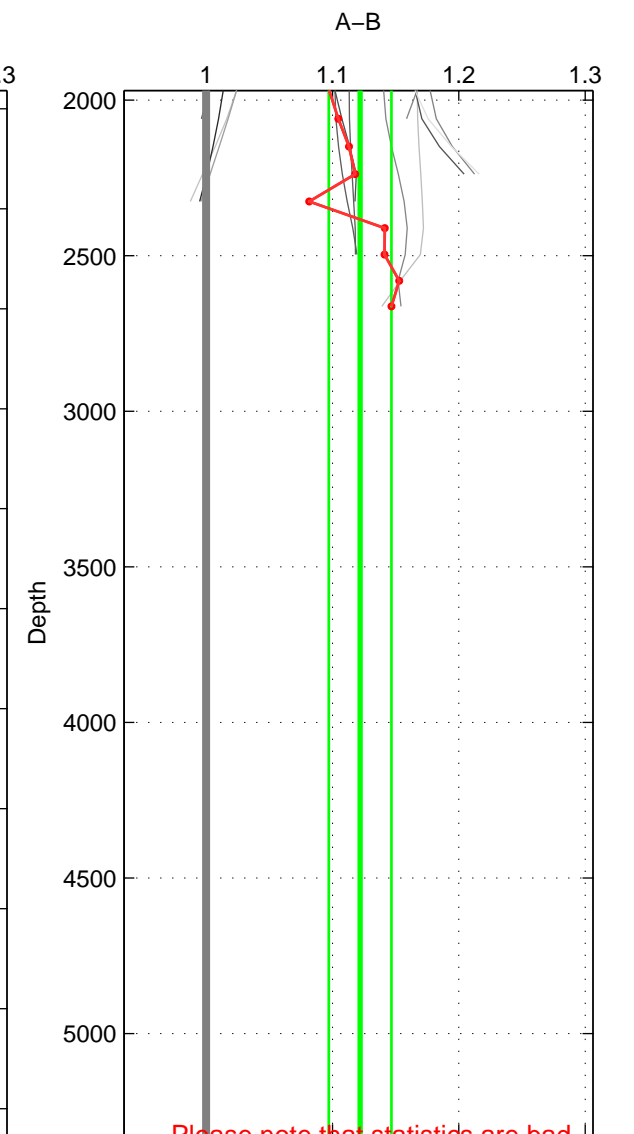

Cruise A (red). Date: May 2002 Cruisename: 108-77DN20020420

Cruise B (blue). Date: Sep 1980 Cruisename: 111-77YM19800811

\*\*\* "Favourite" values are means of spaces 1 2.

	Offset	O.StDev	Ratio	R.Stdev	Rating
SIGMA:	0.081	0.052	1.093	0.062	4
THETA:	0.084	0.050	1.096	0.060	4
DEPTH:	0.106	0.022	1.122	0.025	3
FAV. :	0.082	0.051	1.094	0.061	4

Profiles of A: 9  
 Profiles of B: 7  
 Diff profs : 20  
 WMoffset (A-B): 0.080564  
 WMoffset stdev: 0.051688  
 WMratio (A/B): 1.0925  
 WMratio stdev: 0.06165

Quality (1-5): 4

Profiles of A: 9  
 Profiles of B: 7  
 Diff profs : 20  
 WMoffset (A-B): 0.083881  
 WMoffset stdev: 0.050051  
 WMratio (A/B): 1.0963  
 WMratio stdev: 0.06032

Quality (1-5): 4

Profiles of A: 9  
 Profiles of B: 7  
 Diff profs : 21  
 WMoffset (A-B): 0.10638  
 WMoffset stdev: 0.022198  
 WMratio (A/B): 1.1219  
 WMratio stdev: 0.024829

Quality (1-5): 3

Please note that statistics are bad.