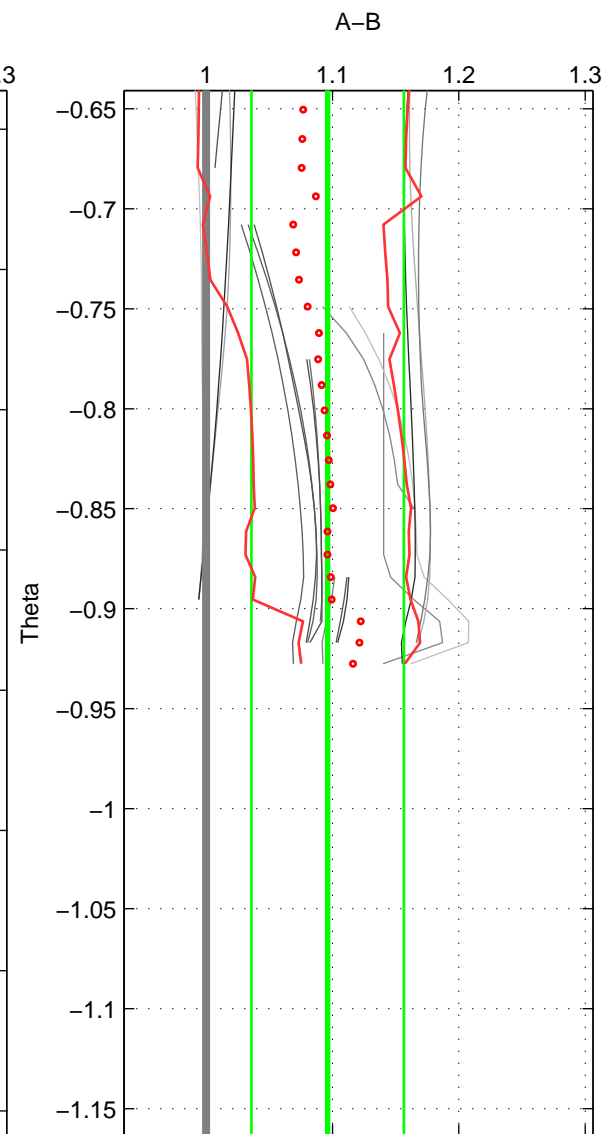

Cruise A (red). Date: May 2002 Cruisename: 108-77DN20020420

Cruise B (blue). Date: Sep 1980 Cruisename: 111-77YM19800811

\*\*\* "Favourite" values are means of spaces 1 2.

	Offset	O.StDev	Ratio	R.Stdev	Rating
SIGMA:	0.081	0.052	1.093	0.062	4
THETA:	0.084	0.050	1.096	0.060	4
DEPTH:	0.106	0.022	1.122	0.025	3
FAV. :	0.082	0.051	1.094	0.061	4

Profiles of A: 9  
 Profiles of B: 7  
 Diff profs : 20  
 WMoffset (A-B): 0.080564  
 WMoffset stdev: 0.051688  
 WMratio (A/B): 1.0925  
 WMratio stdev: 0.06165

Quality (1-5): 4

Profiles of A: 9  
 Profiles of B: 7  
 Diff profs : 20  
 WMoffset (A-B): 0.083881  
 WMoffset stdev: 0.050051  
 WMratio (A/B): 1.0963  
 WMratio stdev: 0.06032

Quality (1-5): 4

Profiles of A: 9  
 Profiles of B: 7  
 Diff profs : 21  
 WMoffset (A-B): 0.10638  
 WMoffset stdev: 0.022198  
 WMratio (A/B): 1.1219  
 WMratio stdev: 0.024829

Quality (1-5): 3

Please note that statistics are bad.