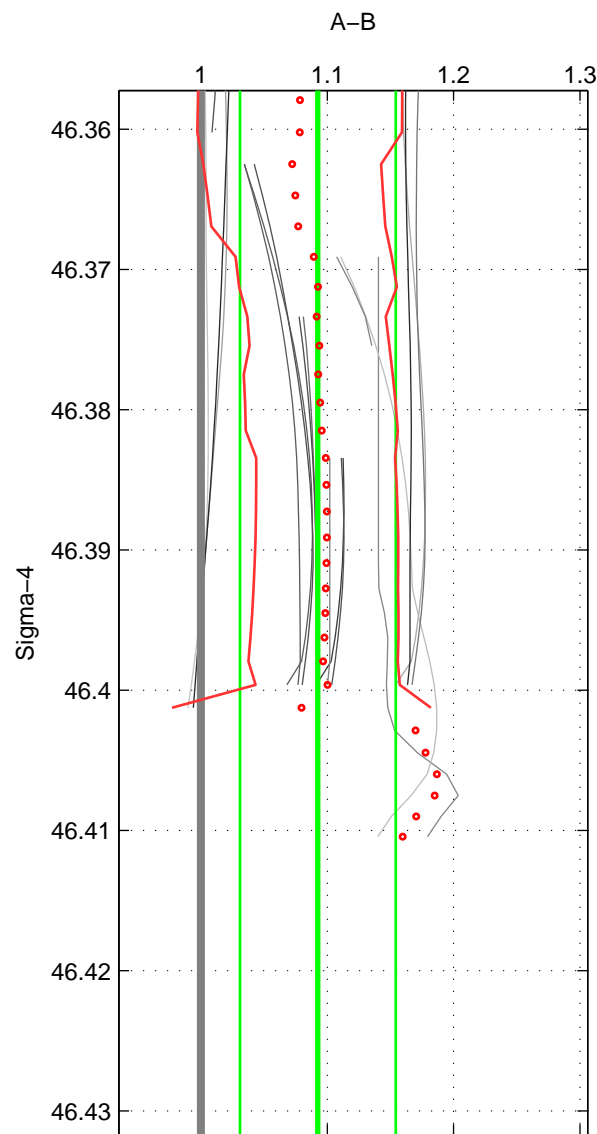

Cruise A (red). Date: May 2002 Cruisename: 108-77DN20020420

Cruise B (blue). Date: Sep 1980 Cruisename: 111-77YM19800811

\*\*\* "Favourite" values are means of spaces 1 2.

	Offset	O.StDev	Ratio	R.Stdev	Rating
SIGMA:	0.081	0.052	1.093	0.062	4
THETA:	0.084	0.050	1.096	0.060	4
DEPTH:	0.106	0.022	1.122	0.025	3
FAV. :	0.082	0.051	1.094	0.061	4

Profiles of A: 9  
 Profiles of B: 7  
 Diff profs : 20  
 WMoffset (A-B): 0.080564  
 WMoffset stdev: 0.051688  
 WMratio (A/B): 1.0925  
 WMratio stdev: 0.06165

Quality (1-5): 4

Profiles of A: 9  
 Profiles of B: 7  
 Diff profs : 20  
 WMoffset (A-B): 0.083881  
 WMoffset stdev: 0.050051  
 WMratio (A/B): 1.0963  
 WMratio stdev: 0.06032

Quality (1-5): 4

Profiles of A: 9  
 Profiles of B: 7  
 Diff profs : 21  
 WMoffset (A-B): 0.10638  
 WMoffset stdev: 0.022198  
 WMratio (A/B): 1.1219  
 WMratio stdev: 0.024829

Quality (1-5): 3

Please note that statistics are bad.