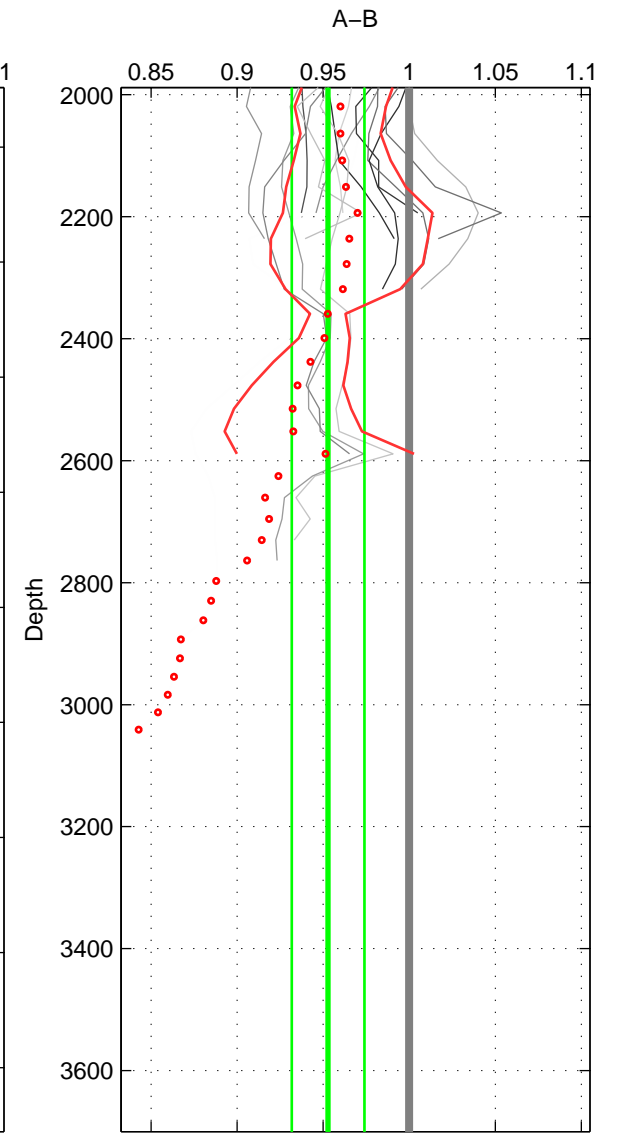

Cruise A (red). Date: Jul 1981 Cruisename: 220-316N19810401  
 Cruise B (blue). Date: Jul 1990 Cruisename: 295-64TR19900701

\*\*\* "Favourite" values are means of spaces 1 2.

	Offset	O.StDev	Ratio	R.Stdev	Rating
SIGMA:	-0.046	0.034	0.960	0.029	4
THETA:	-0.047	0.034	0.960	0.028	4
DEPTH:	-0.054	0.026	0.953	0.021	3
FAV. :	-0.046	0.034	0.960	0.029	4

Profiles of A: 4  
 Profiles of B: 6  
 Diff profs : 15  
 WMoffset (A-B): -0.046302  
 WMoffset stdev: 0.034251  
 WMratio (A/B): 0.96039  
 WMratio stdev: 0.028812

Quality (1-5): 4

Profiles of A: 4  
 Profiles of B: 6  
 Diff profs : 15  
 WMoffset (A-B): -0.046575  
 WMoffset stdev: 0.033757  
 WMratio (A/B): 0.96014  
 WMratio stdev: 0.028493

Quality (1-5): 4

Profiles of A: 4  
 Profiles of B: 6  
 Diff profs : 15  
 WMoffset (A-B): -0.054249  
 WMoffset stdev: 0.025998  
 WMratio (A/B): 0.95287  
 WMratio stdev: 0.021073

Quality (1-5): 3