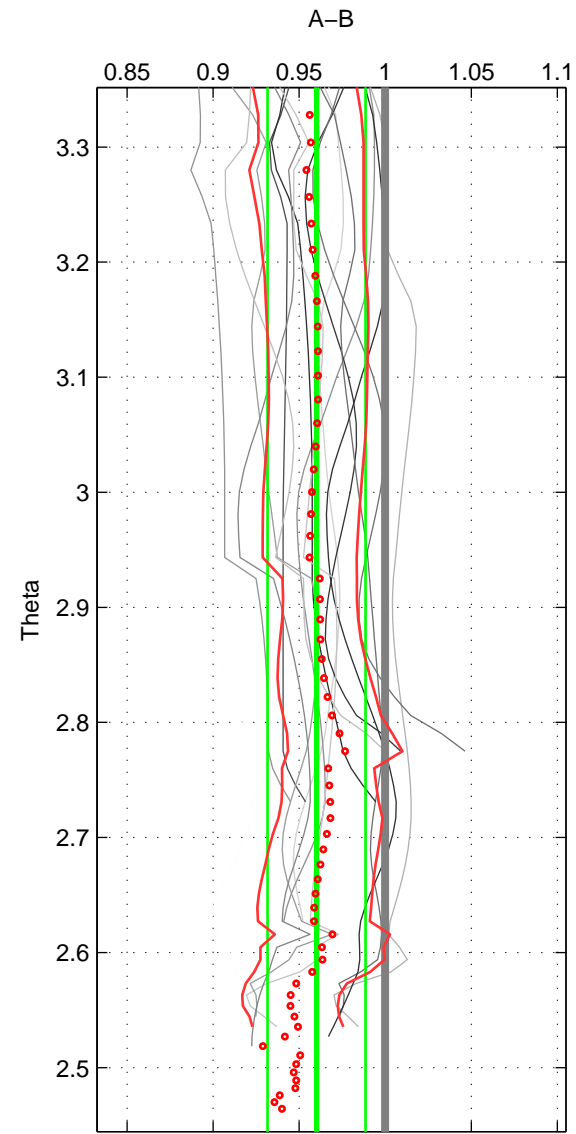

Cruise A (red). Date: Jul 1981 Cruisename: 220-316N19810401  
 Cruise B (blue). Date: Jul 1990 Cruisename: 295-64TR19900701

\*\*\* "Favourite" values are means of spaces 1 2.

	Offset	O.StDev	Ratio	R.Stdev	Rating
SIGMA:	-0.046	0.034	0.960	0.029	4
THETA:	-0.047	0.034	0.960	0.028	4
DEPTH:	-0.054	0.026	0.953	0.021	3
FAV. :	-0.046	0.034	0.960	0.029	4

Profiles of A: 4  
 Profiles of B: 6  
 Diff profs : 15  
 WMoffset (A-B): -0.046302  
 WMoffset stdev: 0.034251  
 WMratio (A/B): 0.96039  
 WMratio stdev: 0.028812

Quality (1-5): 4

Profiles of A: 4  
 Profiles of B: 6  
 Diff profs : 15  
 WMoffset (A-B): -0.046575  
 WMoffset stdev: 0.033757  
 WMratio (A/B): 0.96014  
 WMratio stdev: 0.028493

Quality (1-5): 4

Profiles of A: 4  
 Profiles of B: 6  
 Diff profs : 15  
 WMoffset (A-B): -0.054249  
 WMoffset stdev: 0.025998  
 WMratio (A/B): 0.95287  
 WMratio stdev: 0.021073

Quality (1-5): 3