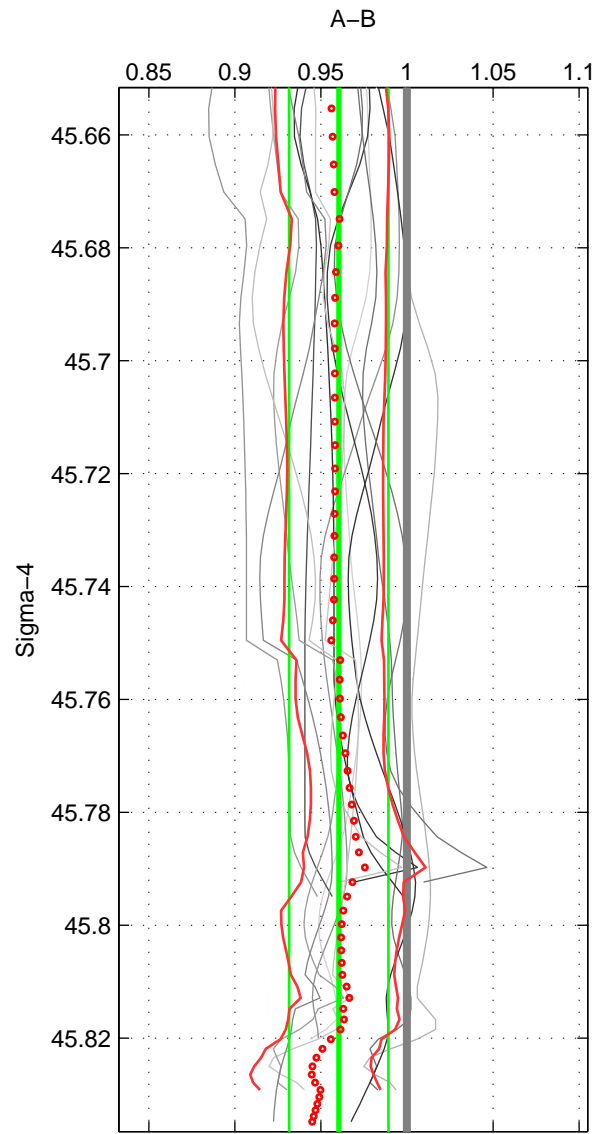

Cruise A (red). Date: Jul 1981 Cruisename: 220-316N19810401  
 Cruise B (blue). Date: Jul 1990 Cruisename: 295-64TR19900701

\*\*\* "Favourite" values are means of spaces 1 2.

	Offset	O.StDev	Ratio	R.Stdev	Rating
SIGMA:	-0.046	0.034	0.960	0.029	4
THETA:	-0.047	0.034	0.960	0.028	4
DEPTH:	-0.054	0.026	0.953	0.021	3
FAV. :	-0.046	0.034	0.960	0.029	4

Profiles of A: 4  
 Profiles of B: 6  
 Diff profs : 15  
 WMoffset (A-B): -0.046302  
 WMoffset stdev: 0.034251  
 WMratio (A/B): 0.96039  
 WMratio stdev: 0.028812

Quality (1-5): 4

Profiles of A: 4  
 Profiles of B: 6  
 Diff profs : 15  
 WMoffset (A-B): -0.046575  
 WMoffset stdev: 0.033757  
 WMratio (A/B): 0.96014  
 WMratio stdev: 0.028493

Quality (1-5): 4

Profiles of A: 4  
 Profiles of B: 6  
 Diff profs : 15  
 WMoffset (A-B): -0.054249  
 WMoffset stdev: 0.025998  
 WMratio (A/B): 0.95287  
 WMratio stdev: 0.021073

Quality (1-5): 3