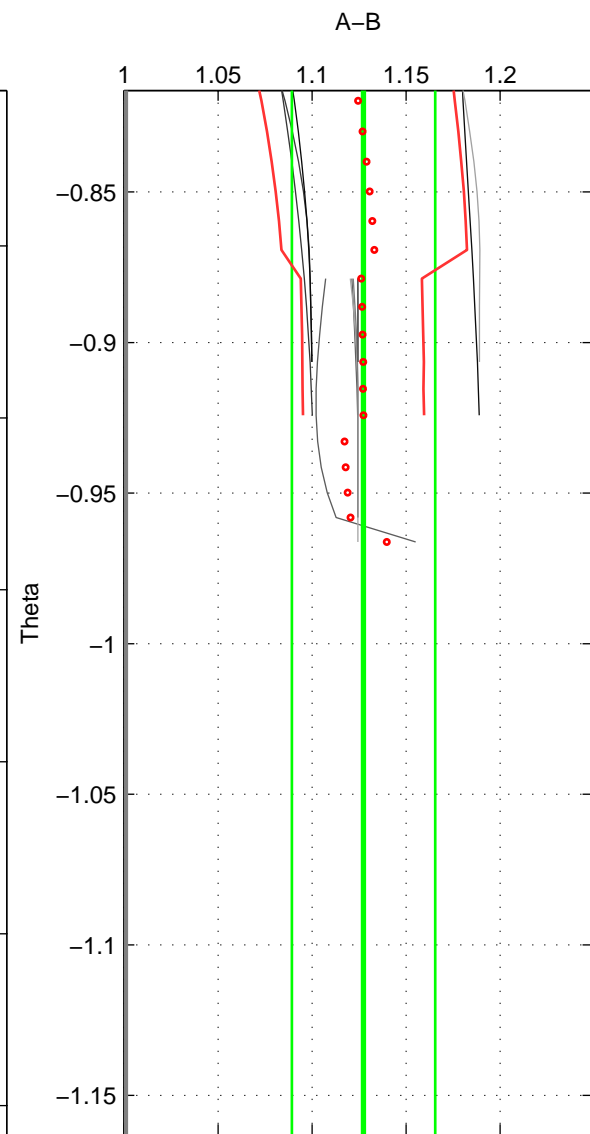

Cruise A (red). Date: Jun 2009 Cruisename: 83-58GS20090528
 Cruise B (blue). Date: Sep 1980 Cruisename: 111-77YM19800811

*** "Favourite" values are means of spaces 1 2.

	Offset	O.StDev	Ratio	R.Stdev	Rating
SIGMA:	0.113	0.030	1.127	0.038	4
THETA:	0.113	0.030	1.127	0.038	4
DEPTH:	0.120	0.007	1.137	0.009	3
FAV.:	0.113	0.030	1.127	0.038	4

Profiles of A: 8
 Profiles of B: 3
 Diff profs : 11
 WMoffset (A-B): 0.11265
 WMoffset stdev: 0.029597
 WMratio (A/B): 1.1271
 WMratio stdev: 0.038162

Quality (1-5): 4

Profiles of A: 8
 Profiles of B: 3
 Diff profs : 11
 WMoffset (A-B): 0.11288
 WMoffset stdev: 0.02957
 WMratio (A/B): 1.1274
 WMratio stdev: 0.038103

Quality (1-5): 4

Profiles of A: 8
 Profiles of B: 3
 Diff profs : 11
 WMoffset (A-B): 0.12037
 WMoffset stdev: 0.0065127
 WMratio (A/B): 1.1367
 WMratio stdev: 0.0085504

Quality (1-5): 3

Please note that statistics are bad.