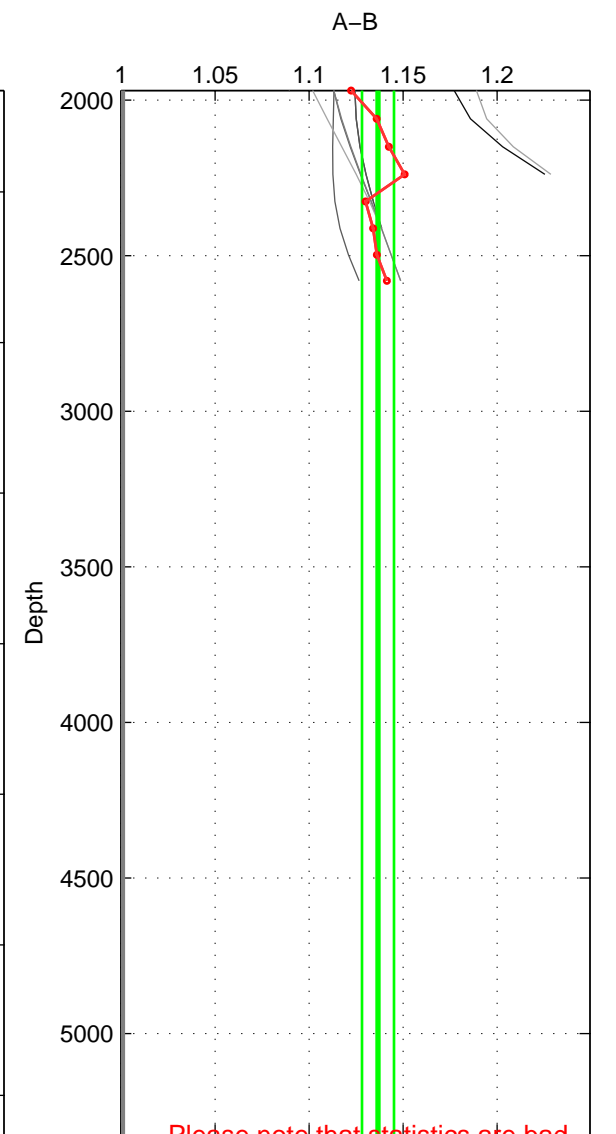

Cruise A (red). Date: Jun 2009 Cruisename: 83-58GS20090528
 Cruise B (blue). Date: Sep 1980 Cruisename: 111-77YM19800811

*** "Favourite" values are means of spaces 1 2.

	Offset	O.StDev	Ratio	R.Stdev	Rating
SIGMA:	0.113	0.030	1.127	0.038	4
THETA:	0.113	0.030	1.127	0.038	4
DEPTH:	0.120	0.007	1.137	0.009	3
FAV.:	0.113	0.030	1.127	0.038	4

Profiles of A: 8
 Profiles of B: 3
 Diff profs : 11
 WMoffset (A-B): 0.11265
 WMoffset stdev: 0.029597
 WMratio (A/B): 1.1271
 WMratio stdev: 0.038162

Quality (1-5): 4

Profiles of A: 8
 Profiles of B: 3
 Diff profs : 11
 WMoffset (A-B): 0.11288
 WMoffset stdev: 0.02957
 WMratio (A/B): 1.1274
 WMratio stdev: 0.038103

Quality (1-5): 4

Profiles of A: 8
 Profiles of B: 3
 Diff profs : 11
 WMoffset (A-B): 0.12037
 WMoffset stdev: 0.0065127
 WMratio (A/B): 1.1367
 WMratio stdev: 0.0085504

Quality (1-5): 3

Please note that statistics are bad.