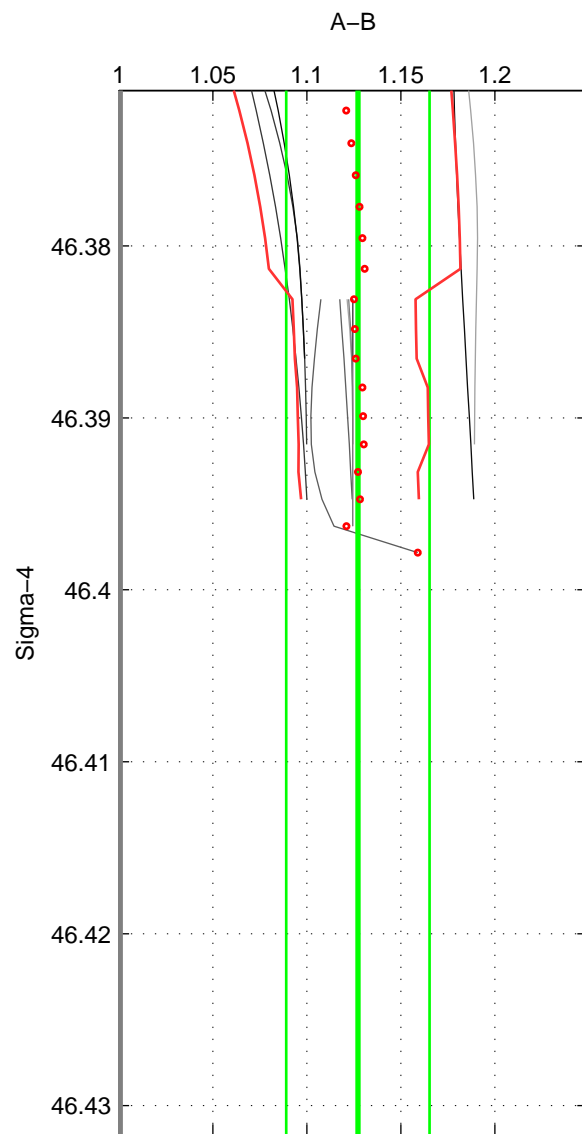

Cruise A (red). Date: Jun 2009 Cruisename: 83-58GS20090528
 Cruise B (blue). Date: Sep 1980 Cruisename: 111-77YM19800811

*** "Favourite" values are means of spaces 1 2.

	Offset	O.StDev	Ratio	R.Stdev	Rating
SIGMA:	0.113	0.030	1.127	0.038	4
THETA:	0.113	0.030	1.127	0.038	4
DEPTH:	0.120	0.007	1.137	0.009	3
FAV.:	0.113	0.030	1.127	0.038	4

Profiles of A: 8
 Profiles of B: 3
 Diff profs : 11
 WMoffset (A-B): 0.11265
 WMoffset stdev: 0.029597
 WMratio (A/B): 1.1271
 WMratio stdev: 0.038162

Quality (1-5): 4

Profiles of A: 8
 Profiles of B: 3
 Diff profs : 11
 WMoffset (A-B): 0.11288
 WMoffset stdev: 0.02957
 WMratio (A/B): 1.1274
 WMratio stdev: 0.038103

Quality (1-5): 4

Profiles of A: 8
 Profiles of B: 3
 Diff profs : 11
 WMoffset (A-B): 0.12037
 WMoffset stdev: 0.0065127
 WMratio (A/B): 1.1367
 WMratio stdev: 0.0085504

Quality (1-5): 3

Please note that statistics are bad.