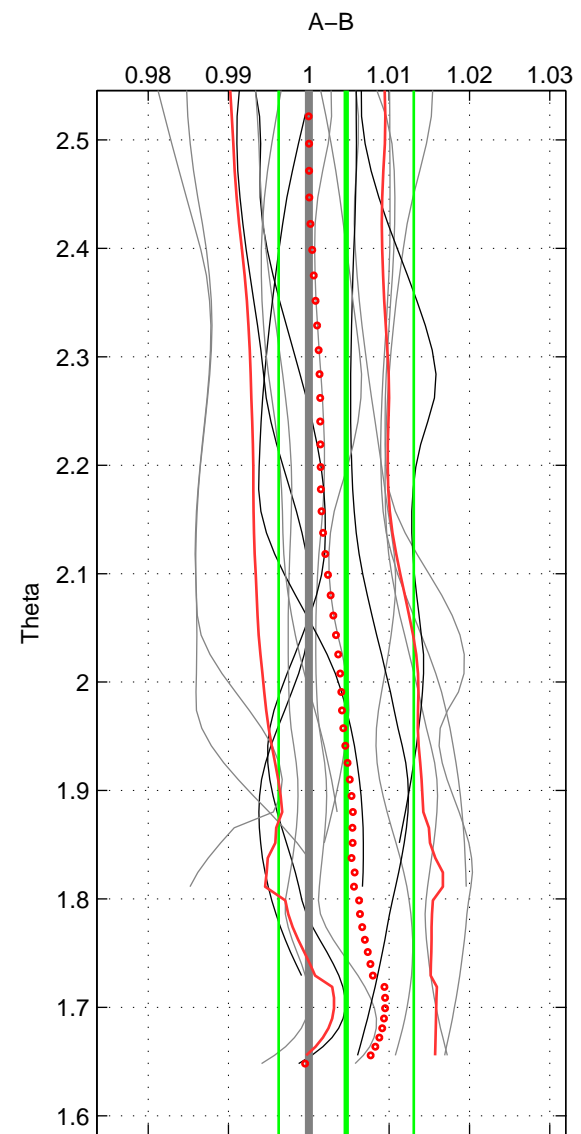

Cruise A (red). Date: Jun 1997 Cruisename: 681-49UP19970530

Cruise B (blue). Date: Jun 1998 Cruisename: 684-49UP19980609

*** "Favourite" values are means of spaces 1 2 3.

	Offset	O.StDev	Ratio	R.Stdev	Rating
SIGMA:	0.012	0.027	1.004	0.009	4
THETA:	0.014	0.025	1.005	0.008	4
DEPTH:	0.009	0.029	1.003	0.010	4
FAV.:	0.012	0.027	1.004	0.009	4

Profiles of A: 8
 Profiles of B: 16
 Diff profs: 15
 WMoffset (A-B): 0.012106
 WMoffset stdev: 0.027137
 WMratio (A/B): 1.004
 WMratio stdev: 0.0091184

Quality (1-5): 4

Profiles of A: 8
 Profiles of B: 16
 Diff profs: 15
 WMoffset (A-B): 0.014103
 WMoffset stdev: 0.024856
 WMratio (A/B): 1.0047
 WMratio stdev: 0.0084085

Quality (1-5): 4

Profiles of A: 8
 Profiles of B: 16
 Diff profs: 15
 WMoffset (A-B): 0.0089505
 WMoffset stdev: 0.029287
 WMratio (A/B): 1.0031
 WMratio stdev: 0.0099184

Quality (1-5): 4