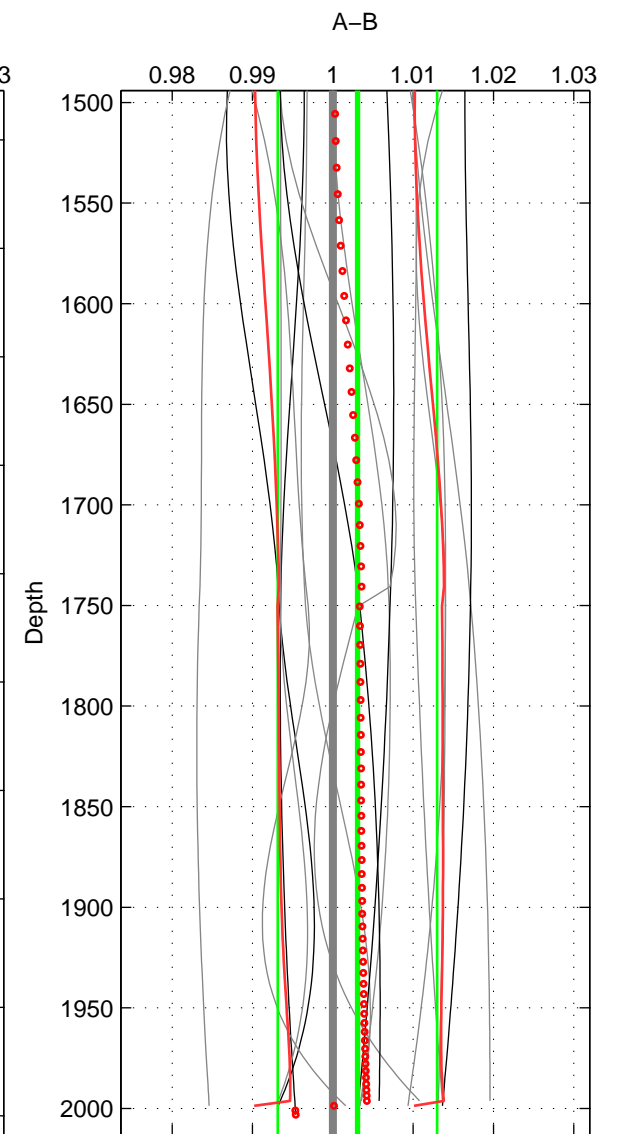

Cruise A (red). Date: Jun 1997 Cruisename: 681-49UP19970530

Cruise B (blue). Date: Jun 1998 Cruisename: 684-49UP19980609

*** "Favourite" values are means of spaces 1 2 3.

	Offset	O.StDev	Ratio	R.Stdev	Rating
SIGMA:	0.012	0.027	1.004	0.009	4
THETA:	0.014	0.025	1.005	0.008	4
DEPTH:	0.009	0.029	1.003	0.010	4
FAV.:	0.012	0.027	1.004	0.009	4

Profiles of A: 8
 Profiles of B: 16
 Diff profs: 15
 WMoffset (A-B): 0.012106
 WMoffset stdev: 0.027137
 WMratio (A/B): 1.004
 WMratio stdev: 0.0091184

Quality (1-5): 4

Profiles of A: 8
 Profiles of B: 16
 Diff profs: 15
 WMoffset (A-B): 0.014103
 WMoffset stdev: 0.024856
 WMratio (A/B): 1.0047
 WMratio stdev: 0.0084085

Quality (1-5): 4

Profiles of A: 8
 Profiles of B: 16
 Diff profs: 15
 WMoffset (A-B): 0.0089505
 WMoffset stdev: 0.029287
 WMratio (A/B): 1.0031
 WMratio stdev: 0.0099184

Quality (1-5): 4