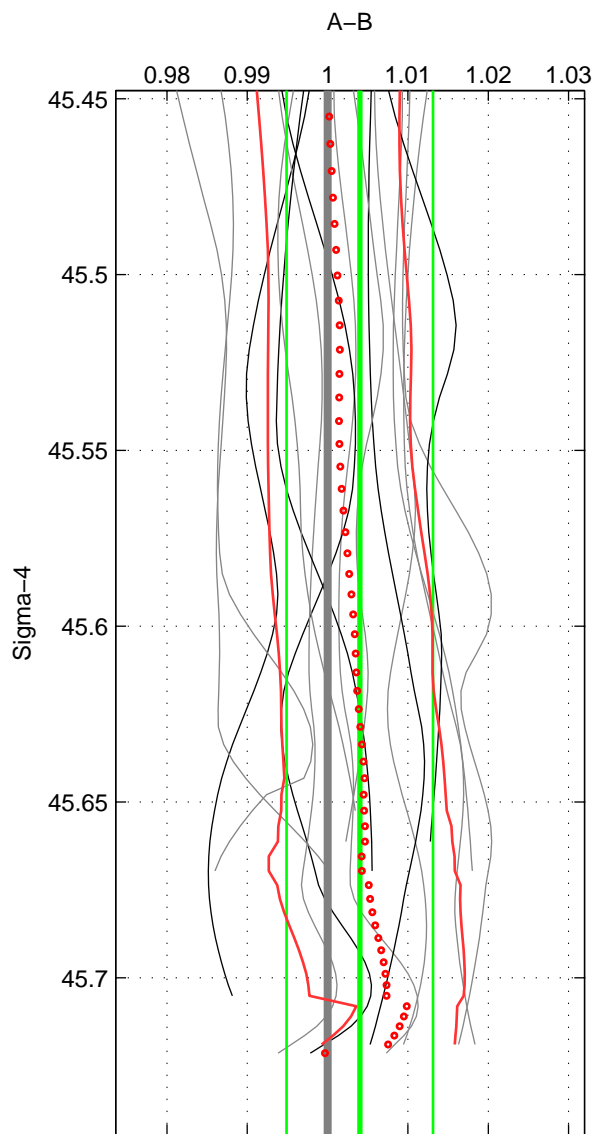

Cruise A (red). Date: Jun 1997 Cruisename: 681-49UP19970530

Cruise B (blue). Date: Jun 1998 Cruisename: 684-49UP19980609

*** "Favourite" values are means of spaces 1 2 3.

	Offset	O.StDev	Ratio	R.Stdev	Rating
SIGMA:	0.012	0.027	1.004	0.009	4
THETA:	0.014	0.025	1.005	0.008	4
DEPTH:	0.009	0.029	1.003	0.010	4
FAV.:	0.012	0.027	1.004	0.009	4

Profiles of A: 8
 Profiles of B: 16
 Diff profs: 15
 WMoffset (A-B): 0.012106
 WMoffset stdev: 0.027137
 WMratio (A/B): 1.004
 WMratio stdev: 0.0091184

Quality (1-5): 4

Profiles of A: 8
 Profiles of B: 16
 Diff profs: 15
 WMoffset (A-B): 0.014103
 WMoffset stdev: 0.024856
 WMratio (A/B): 1.0047
 WMratio stdev: 0.0084085

Quality (1-5): 4

Profiles of A: 8
 Profiles of B: 16
 Diff profs: 15
 WMoffset (A-B): 0.0089505
 WMoffset stdev: 0.029287
 WMratio (A/B): 1.0031
 WMratio stdev: 0.0099184

Quality (1-5): 4